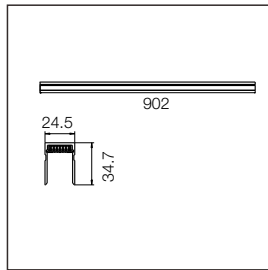

01 8MEN Track

Material Aluminum
Color White / Black

* Including below items
PCB/small profile/2 side connector
used for the middle track