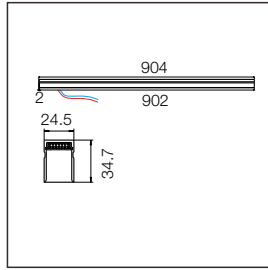

Product information

01 8MEN Track Feeder

Material Aluminum
Color White / Black

* Including below items
PCB/1pcs end cap/small profile/feeder cable/1 side connector
used for the first power in track