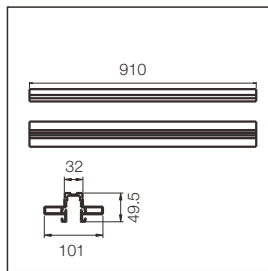

01 8MECL

Material Aluminum
Color White / Black

* Aluminum profile only, can be delivery 1/2/3m length