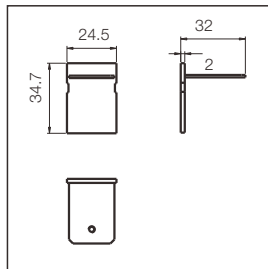

Cap 01 8ME

Material Aluminum
Color White / Black