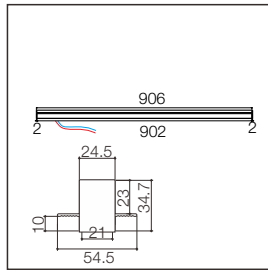

Product information

01 8MECN Track Feeder Single

Material Aluminum
Color White / Black
* Including below items
PCB/2pcs end cap/small profile/feeder cable
used for only 1 pcs track independant