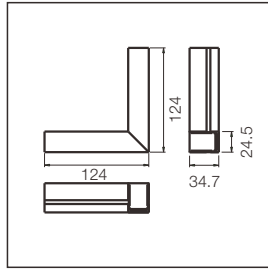

Product information

01 8ME corner H

Material Aluminum
Color White / Black
* kit for every items pcb/connector inside