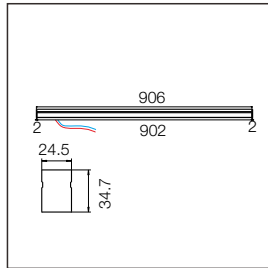

01 8MEN Track Feeder Single

Material Aluminum
Color White / Black

* Including below items
PCB/2pcs end cap/small profile/feeder cable
used for only 1 pcs track independant