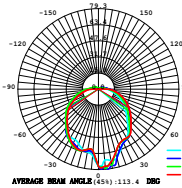

- **Power** 5W
- **CCT** 3000K ● 4000K ● 6500K ○
- **Voltage** DC48V
- **Output Lumens** 400 lm
- **CRI** >80
- **Material** Aluminum
- **Color** White / Black
- **Life** 30 000 H
- **Warranty** 3 Years

120°
LED 3000K
CODE:AA8888888