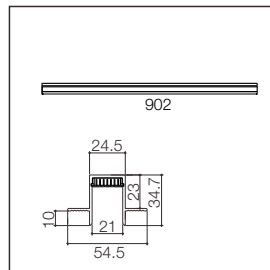

01 8MECN Track

Material Aluminum
Color White / Black
* Including below items
PCB/small profile/2 side connector
used for the middle track