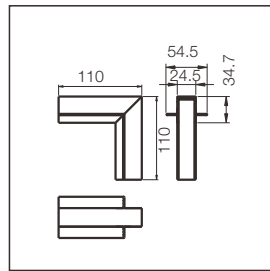

01 8MECN corner V

Material Aluminum
Color White / Black
* kit for every items pcb/connector inside