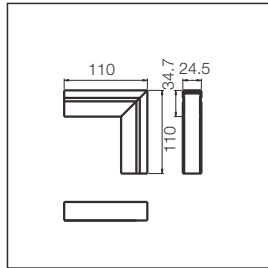

01 8ME corner V

Material Aluminum
Color White / Black
* kit for every items pcb/connector inside