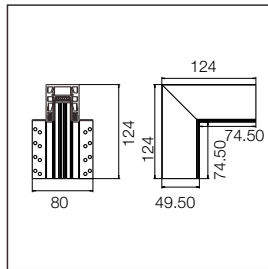

01 8MEC corner V

Material Aluminum
Color White / Black
* kit for every items pcb/connector inside