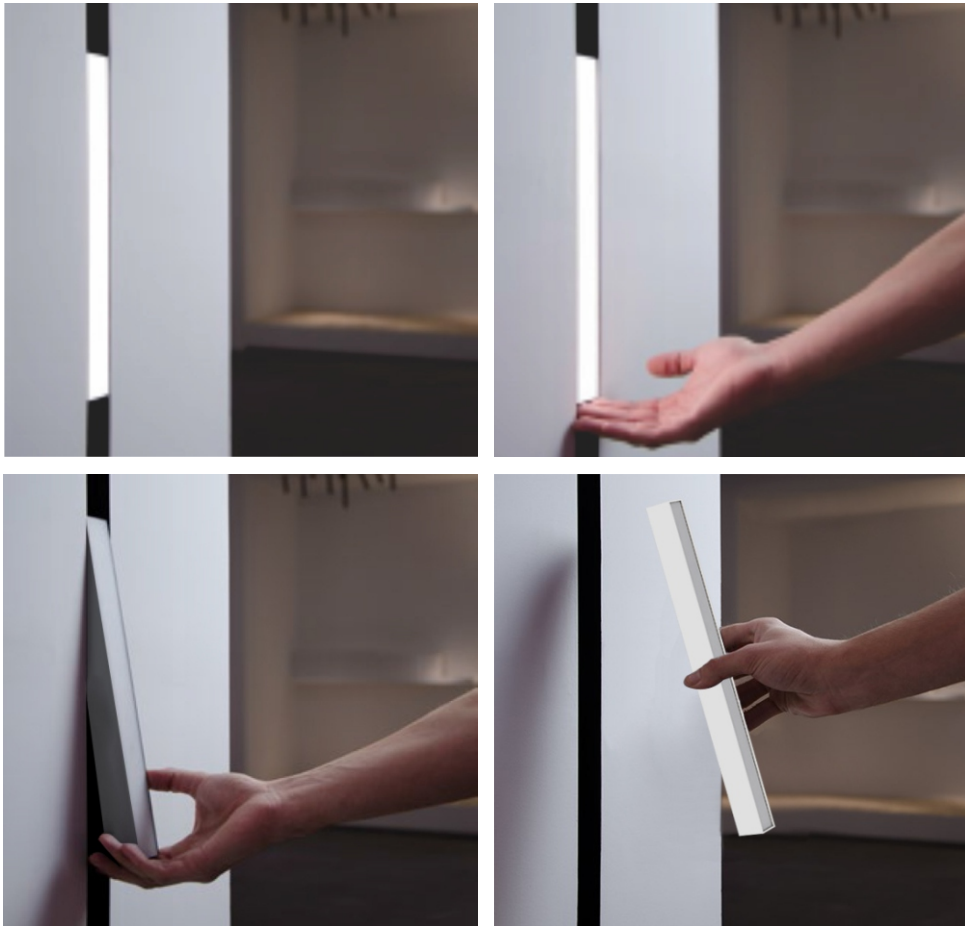

Quick installation and removal of products