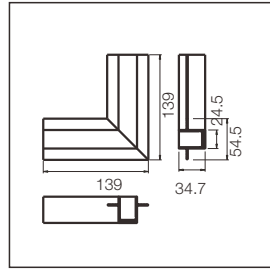

Product information

01 8MECN corner H

Material Aluminum
Color White / Black
* kit for every items pcb/connector inside