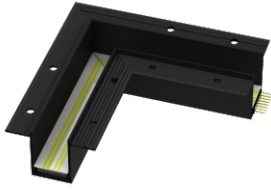

Product information

01 8MECN corner H

Material Aluminum
Color White / Black
* kit for every items pcb/connector inside