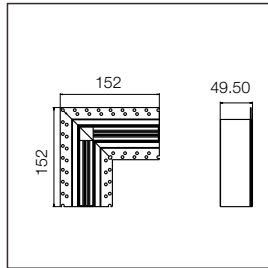

01 8MEC corner H

Material Aluminum
Color White / Black
* kit for every items pcb/connector inside