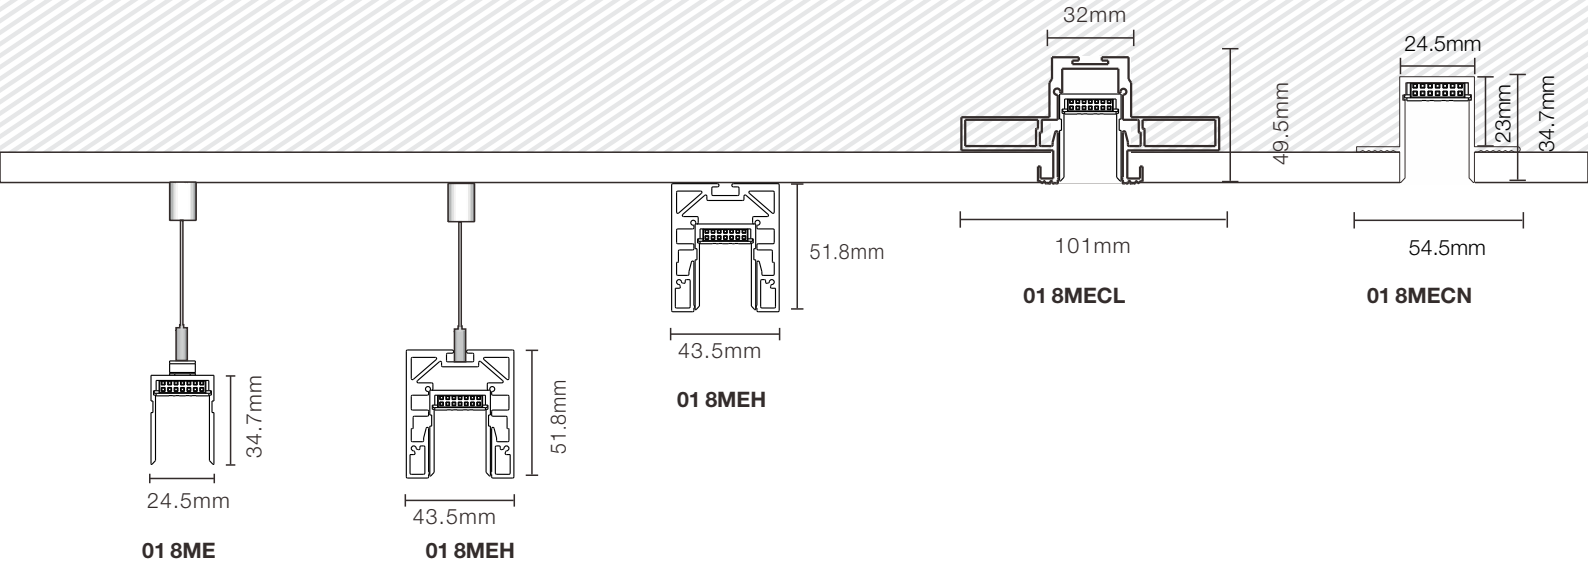

The LED-fixtures are similar in style yet each one of them has its own character and lighting quality: a mini spotlight 'dot', built-in or surface mounted strips 'in', 'in small' and 'out'.

01 8MMC 15

1 8MMC 30

01 8MMB 30

1 8MMA 15

Linear Solution

01 8ME family magnetic connection system, can directly install the lamp module without cable.

01 8MEC adaptability, can be used in the wall or ceiling embedded flat and right angle.