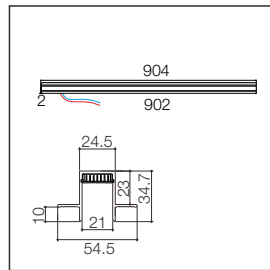

01 8MECN Track Feeder

Material Aluminum
Color White / Black
* Including below items
PCB/1pcs end cap/small profile/feeder cable/1 side connector
used for the first power in track