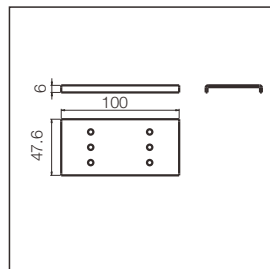

C-connector 01 8MEC

Material Aluminum
Color White / Black