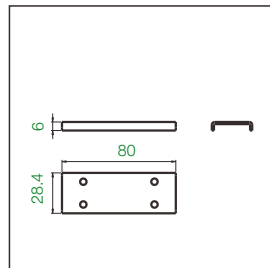

C-connector 01 8ME

Material Aluminum
Color White / Black