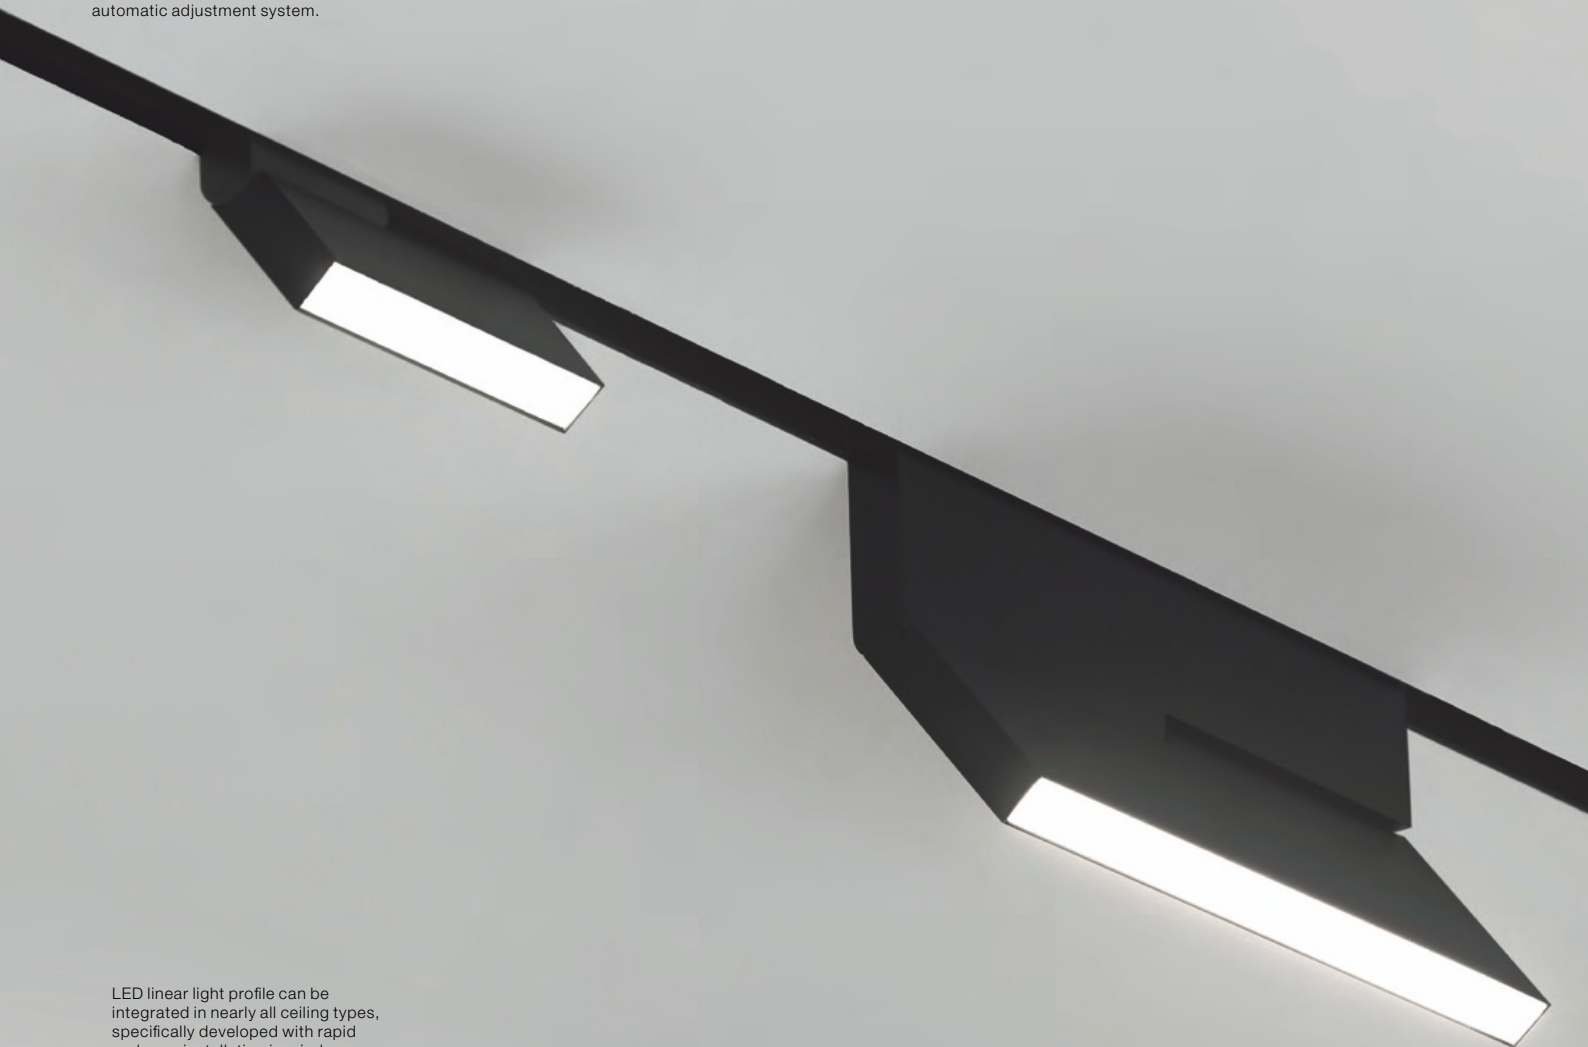

Linear Solution 01 8ME Family

The suspended Headliner profile uses steel cables, blending seamlessly with its environment and matching the pure and simple design of this profile.

The suspension height is easy to adapt on-site thanks to the automatic adjustment system.

LED linear light profile can be integrated in nearly all ceiling types, specifically developed with rapid and easy installation in mind.

The recessed version is available either with or without trim, for perfect integration into all surroundings.