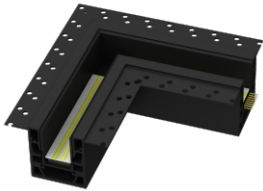

01 8MEC corner H

Material Aluminum
Color White / Black
* kit for every items pcb/connector inside