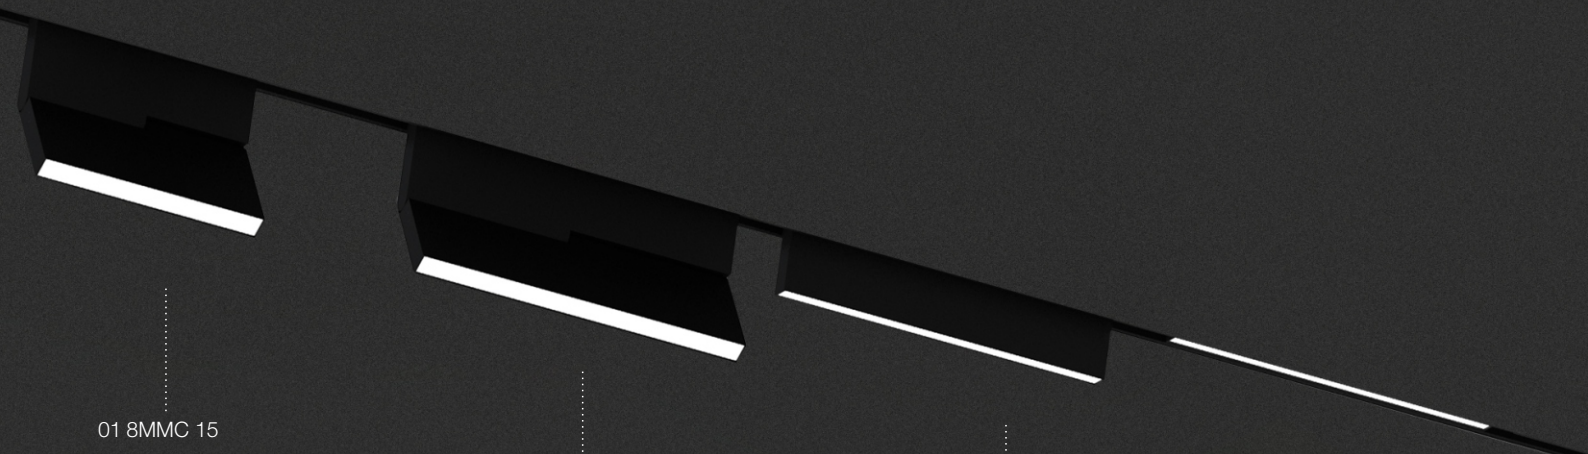

01 8MMC 15

1 8MMC 30

01 8MMB 30

1 8MMA 15