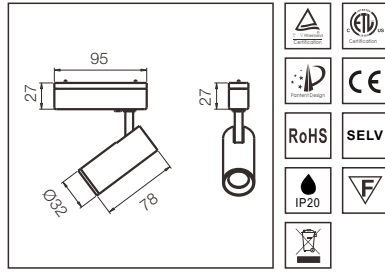

01 8MME 5

Power 5W
CCT 3000K ● 4000K ● 6500K ○
Voltage DC48V
Output Lumens 400 lm
CRI >80
Material Aluminum
Color White / Black
Life 30 000 H
Warranty 3 Years