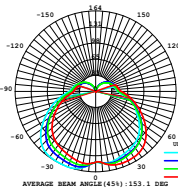

- **Power** 10W
- **CCT** 3000K ● 4000K ● 6500K ○
- **Voltage** DC48V
- **Output Lumens** 800 lm
- **CRI** >80
- **Material** Aluminum
- **Color** White / Black
- **Life** 30 000 H
- **Warranty** 3 Years

120°
LED 3000K
CODE:AA8888888