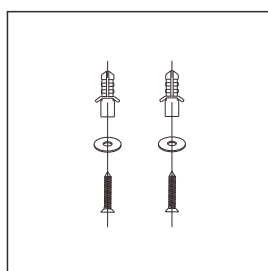

Product information

S-mounted