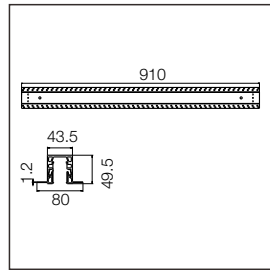

Product information

01 8MEC

Material Aluminum
Color White / Black
* Aluminum profile only, can be delivery 1/2/3m length