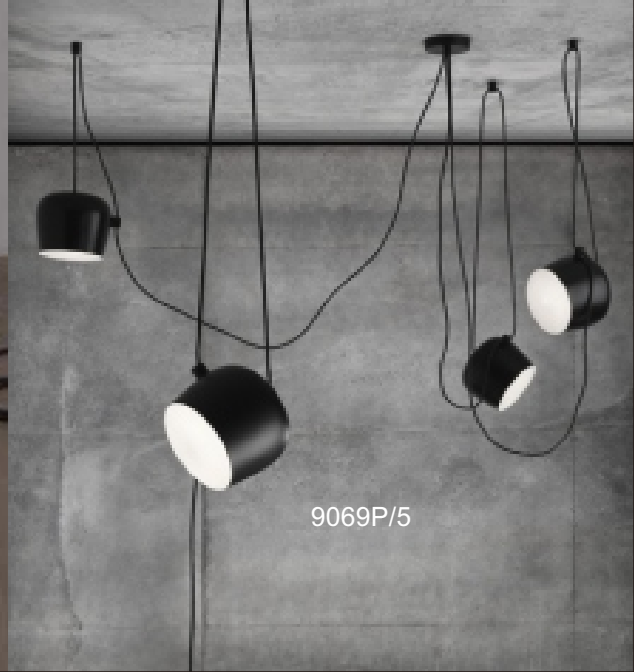

DLSS
8036/M
Ø=400xH=300mm
COLOR: ■

DLSS
8036/L
Ø=500xH=300mm
COLOR: ■

9060P/B

9060P/A

9060P/C

9129P

9069P

9069P/3

9069P/5

9064/S
D250xH240mm
9064/L
D350xH330mm

9092/S
D225xH245mm

9092/L
D340xH370mm

9186P/M

9186P/L

9186P/S

9020P