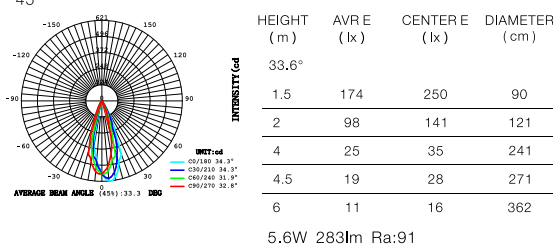

LED 3000K
CODE:AA8888888