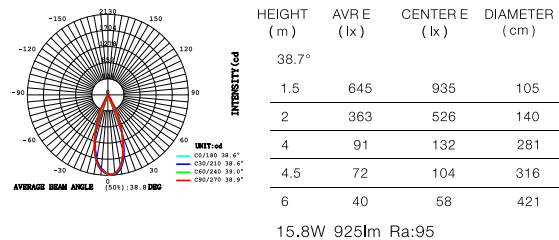

LED 4000K
CODE:AA8888888