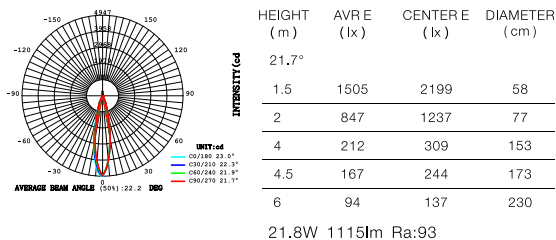

Power	22W
CCT	3000K ● 4000K ●
Voltage	DC24V
Output Lumens	1760 lm
CRI	>90
Material	Aluminum
Color	Black
Life	30 000 H
Warranty	3 Years

LED 3000K
CODE:AA8888888