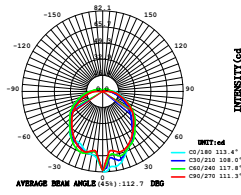

Power	5W
CCT	3000K ● 4000K ●
Voltage	DC24V
Output Lumens	400 lm
CRI	>90
Material	Aluminum+Glass
Color	Black
Life	30 000 H
Warranty	3 Years

LED 3000K
CODE:AA8888888