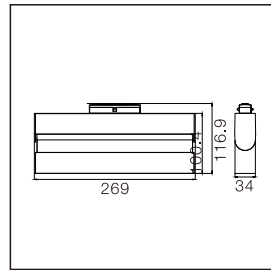

01 6MMB 15 G2

Power	15W
CCT	3000K ● 4000K ●
Voltage	DC24V
Output Lumens	1200 lm
CRI	>90
Material	Aluminum
Color	Black
Life	30 000 H
Warranty	3 Years

01 6MMB 15

Power	15W
CCT	3000K ● 4000K ●
Voltage	DC24V
Output Lumens	1200 lm
CRI	>90
Material	Aluminum
Color	Black
Life	30 000 H
Warranty	3 Years