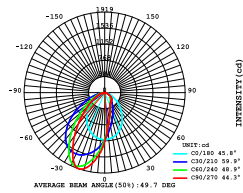

Correct installation

The table shows the correct installation distances for uniform lighting on the wall.

code	L (m)	h (m)
01 7ASY	1.5	4.5

01 7ASY

Power	20W
CCT	3000K ● 4000K ● 6500K ○
Voltage	DC24V
Output Lumens	1600lm
CRI	>90
Material	Aluminum
Color	Black
Life	30 000 H
Warranty	3 Years

LED 3000K
CODE:AA8888888

HEIGHT (m)	AVR E (lx)	CENTER E (lx)	DIAMETER (cm)
44.3°			
1.5	444	499	122
2	250	281	163
4	62	70	325
4.5	49	55	366
6	28	31	488

21.2W 1212lm Ra:94

LED 4000K
CODE:AA8888888

HEIGHT (m)	AVR E (lx)	CENTER E (lx)	DIAMETER (cm)
56.3°			
1.5	427	605	160
2	240	340	214
4	60	85	428
4.5	47	67	481
6	27	38	642