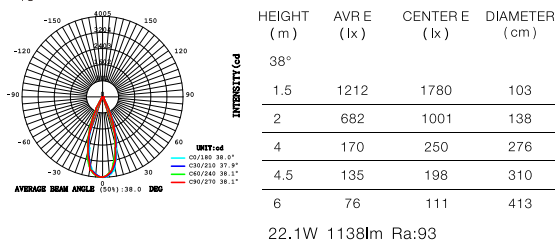

LED 3000K
CODE:AA8888888