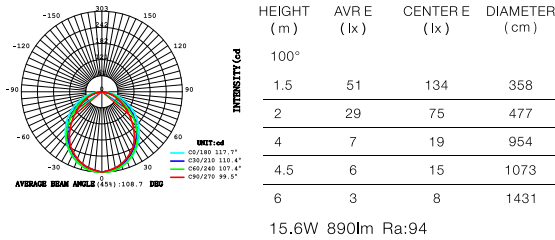

Power	22W
CCT	3000K ● 4000K ●
Voltage	DC24V
Output Lumens	1760 lm
CRI	>90
Material	Aluminum
Color	Black
Life	30 000 H
Warranty	3 Years

LED 3000K
CODE:AA8888888