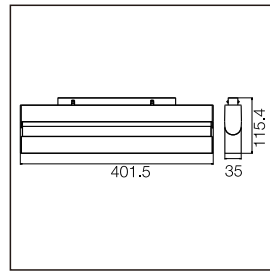

01 7MMB 22 G2

Power	22W
CCT	3000K ● 4000K ●
Voltage	DC24V
Output Lumens	1760 lm
CRI	>90
Material	Aluminum
Color	Black
Life	30 000 H
Warranty	3 Years