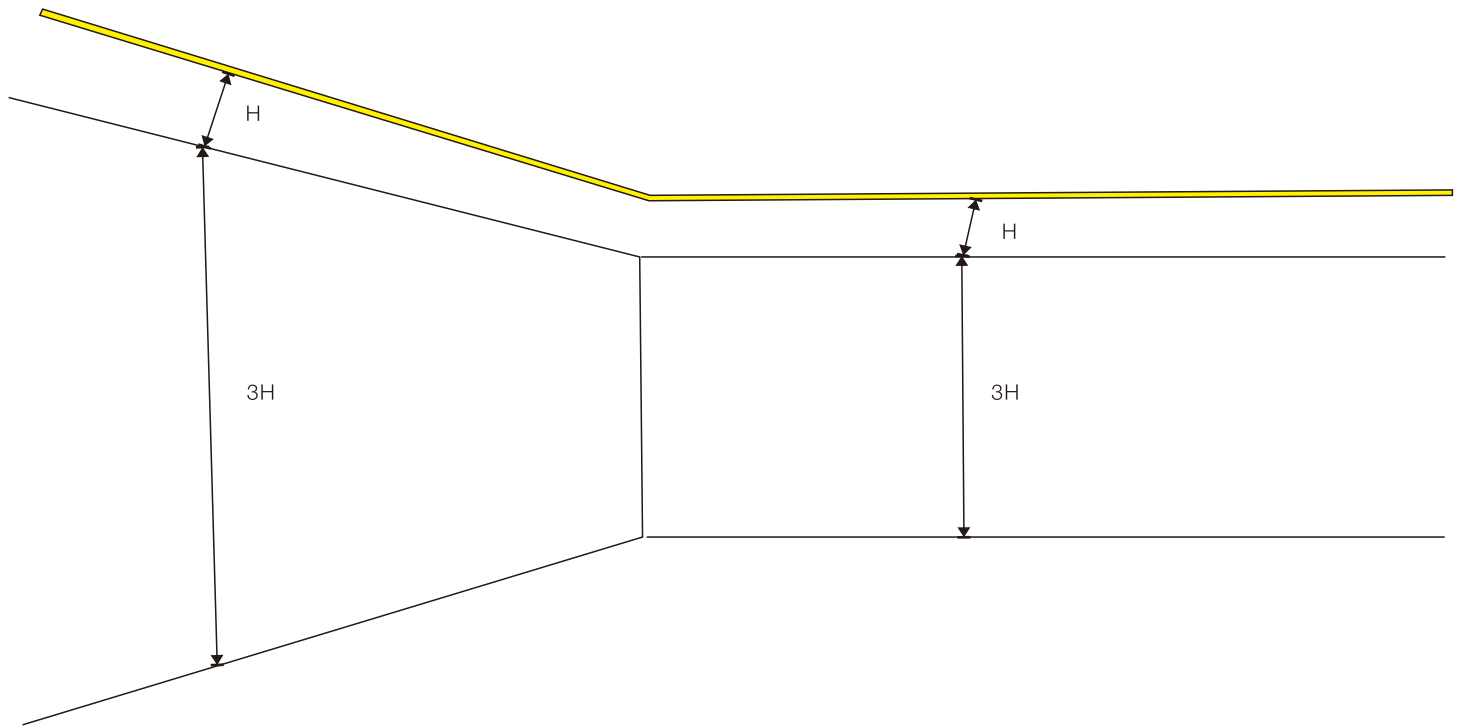

Correct installation

The table shows the correct installation distances for uniform lighting on the wall.