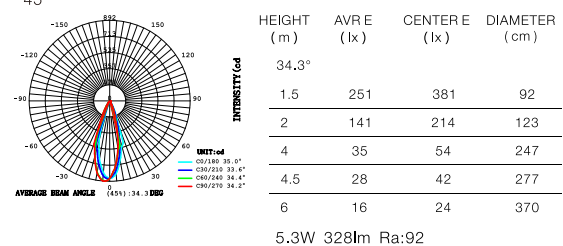

LED 3000K
CODE:AA8888888

LED 4000K
CODE:AA8888888

LED 3000K
CODE:AA8888888

LED 4000K
CODE:AA8888888

01 6MSF. CIRCLE 10 G2

Power	10W
CCT	3000K ● 4000K ●
Voltage	DC24V
Output Lumens	800 lm
CRI	>90
Material	Aluminum
Color	Black / White
Life	30 000 H
Warranty	3 Years