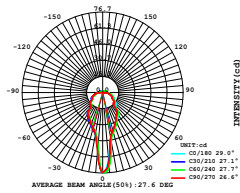

16W 650lm Ra:93

01 6ME cone

Power	5W
CCT	3000K ● 4000K ●●
Voltage	DC24V
Output Lumens	400 lm
CRI	>90
Material	Aluminum
Color	Copper
Life	30 000 H
Warranty	3 Years

LED 3000K
CODE:AA8888888

HEIGHT (m)	AVR E (lx)	CENTER E (lx)	DIAMETER (cm)
26.1°			
1.5	21	41	70
2	12	23	93
4	3	6	186
4.5	2	5	209
6	1	3	278