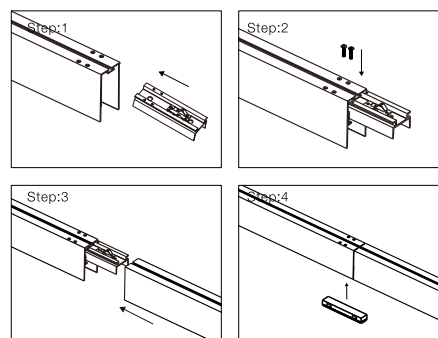

Example of the connection between linear