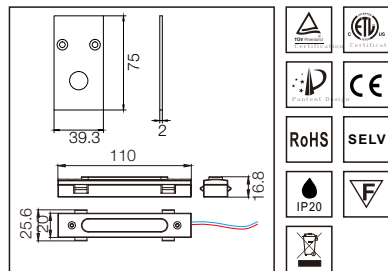

01 6ME Feeder CABLE

Material Aluminum
Color Black
Remark Used for magnetic track start and conduction