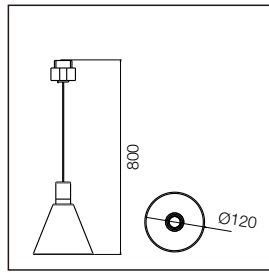

5.1W 246lm Ra:91

LED 4000K
CODE:AA8888888

HEIGHT (m)	AVR E (lx)	CENTER E (lx)	DIAMETER (cm)
29.1°			
1.5	25	42	73
2	14	24	97
4	4	6	194
4.5	3	5	219
6	2	3	292

5.1W 266lm Ra:92

01 6ME cone cable

Power	5W
CCT	3000K ● 4000K ●
Voltage	DC24V
Output Lumens	400 lm
CRI	>90
Material	Aluminum
Color	Copper
Life	30 000 H
Warranty	3 Years