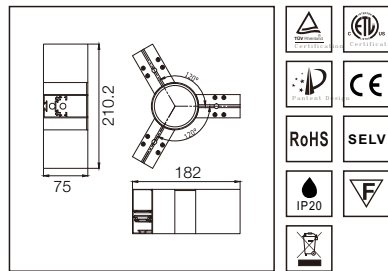

01 6MEN Corner 3V 60°

Material Aluminum
Color Black
Remark Magnetic track for surface mounting and suspend the plane 3x120° Corner