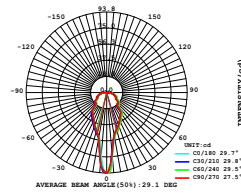

LED 3000K
CODE:AA8888888

HEIGHT (m)	AVR E (lx)	CENTER E (lx)	DIAMETER (cm)
26.1°			
1.5	21	41	70
2	12	23	93
4	3	6	186
4.5	2	5	209
6	1	3	278

5.1W 246lm Ra:91

LED 4000K
CODE:AA8888888

HEIGHT (m)	AVR E (lx)	CENTER E (lx)	DIAMETER (cm)
29.1°			
1.5	25	42	73
2	14	24	97
4	4	6	194
4.5	3	5	219
6	2	3	292