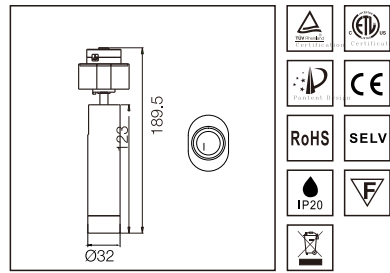

01 6MSF. CIRCLE 10 G2

Power	10W
CCT	3000K ● 4000K ●
Voltage	DC24V
Output Lumens	800 lm
CRI	>90
Material	Aluminum
Color	Black / White
Life	30 000 H
Warranty	3 Years