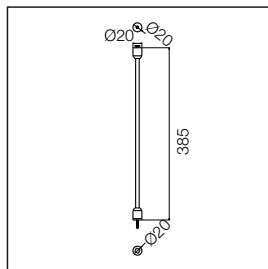

Pipe kit

Material Aluminum
Color Black
Remark For magnetic track suspend accessories