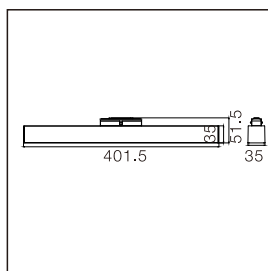

01 6MMA 22 G2

Power	22W
CCT	3000K ● 4000K ●
Voltage	DC24V
Output Lumens	1760 lm
CRI	>90
Material	Aluminum
Color	Black
Life	30 000 H
Warranty	3 Years

01 6MMA 22

Power	22W
CCT	3000K ● 4000K ●
Voltage	DC24V
Output Lumens	1760 lm
CRI	>90
Material	Aluminum
Color	Black
Life	30 000 H
Warranty	3 Years