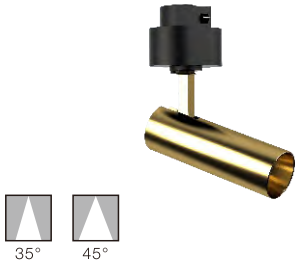

01 6MSF.CIRCLE 5 G2 Brass