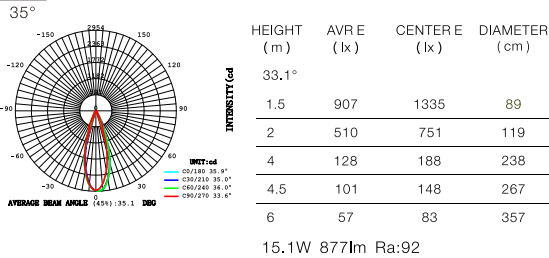

Power	15W
CCT	3000K ● 4000K ●
Voltage	DC24V
Output Lumens	1200 lm
CRI	>90
Material	Aluminum
Color	Black
Life	30 000 H
Warranty	3 Years

LED 3000K
CODE:AA8888888