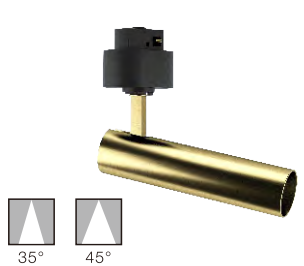

01 6MSF. CIRCLE 10 G2 Brass

Power	10W
CCT	3000K ● 4000K ●
Voltage	DC24V
Output Lumens	800 lm
CRI	>90
Material	Aluminum
Color	Black / White
Life	30 000 H
Warranty	3 Years