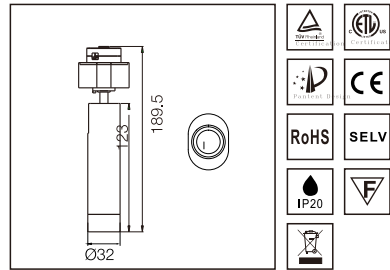

01 6MSF. CIRCLE 10 G2 Brass

Power	10W
CCT	3000K ● 4000K ●
Voltage	DC24V
Output Lumens	800 lm
CRI	>90
Material	Aluminum
Color	Black / White
Life	30 000 H
Warranty	3 Years