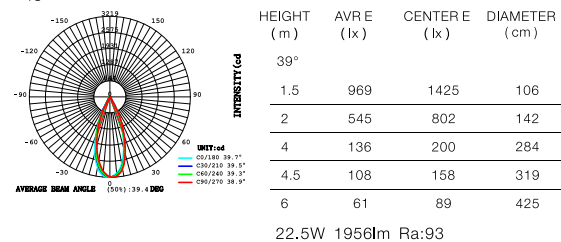

30° LED 3000K
CODE:AA8888888

30° LED 4000K
CODE:AA8888888

45° LED 3000K
CODE:AA8888888

45° LED 4000K
CODE:AA8888888

01 7MMA 15 G2

Power	15W
CCT	3000K ● 4000K ●
Voltage	DC24V
Output Lumens	1200 lm
CRI	>90
Material	Aluminum
Color	Black
Life	30 000 H
Warranty	3 Years