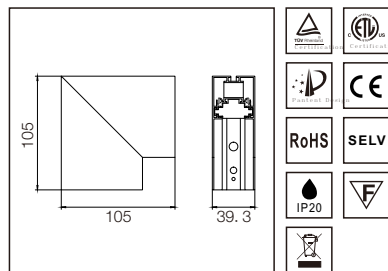

01 6MEN corner V

Material Aluminum
Color Black
Remark Magnetic track for surface mounting and suspend the erect 90° Corner