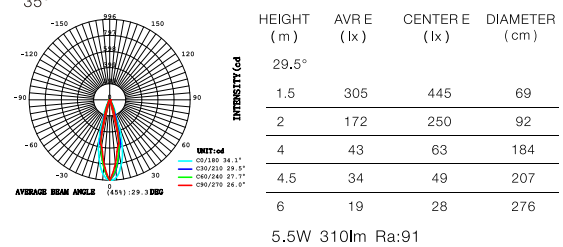

LED 4000K
CODE:AA8888888