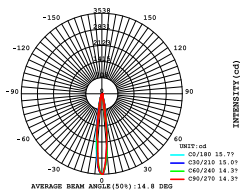

Power	15W
CCT	3000K ● 4000K ●
Voltage	DC24V
Output Lumens	1200 lm
CRI	>90
Material	Aluminum
Color	Black
Life	30 000 H
Warranty	3 Years

LED 3000K
CODE:AA8888888