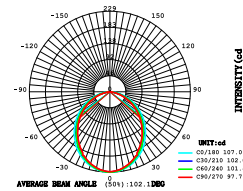

HEIGHT (m)	AVR E (lx)	CENTER E (lx)	DIAMETER (cm)
1.5	13	34	353
2	7	19	471
4	2	5	941
4.5	2	4	1059
6	1	2	1412

14.9W 669lm Ra:93

LED 4000K
CODE:AA8888888

HEIGHT (m)	AVR E (lx)	CENTER E (lx)	DIAMETER (cm)
1.5	39	102	345
2	22	57	459
4	6	14	919
4.5	4	11	1034
6	2	6	1378

15.3W 703lm Ra:91