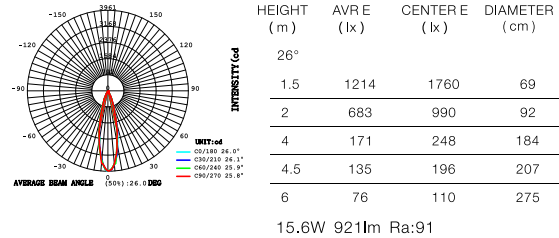

LED 4000K
CODE:AA8888888