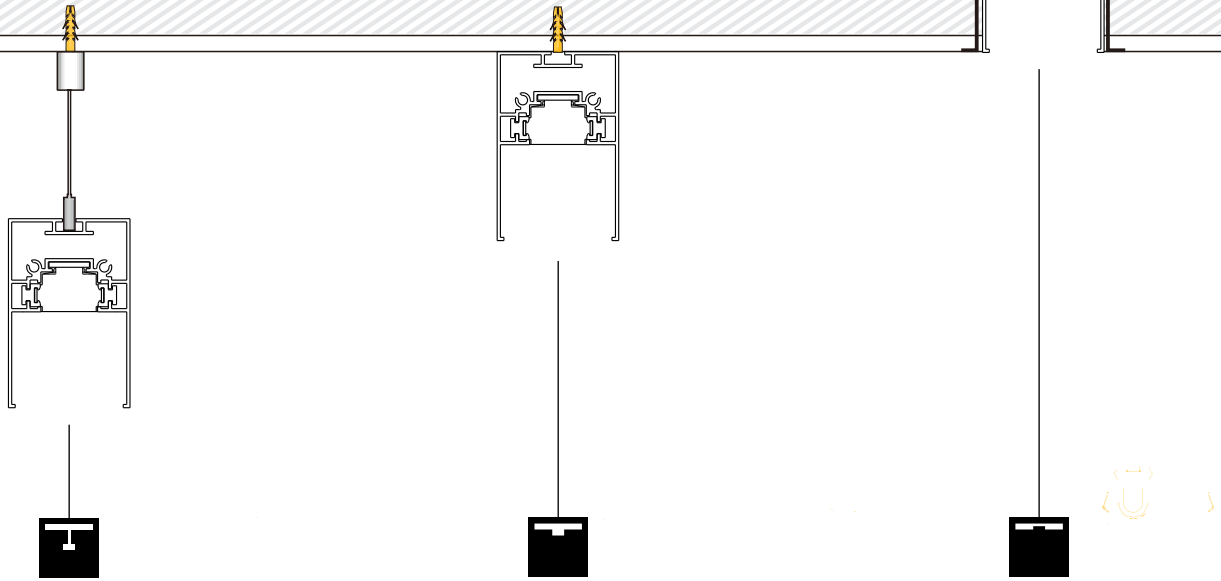

Applications

01 6 ME series can be freely assembled in different ways of lighting effects, continuous linear lighting, can also focus on the gap lighting, because it has a magnet function, so you can quickly install and replace.

01 6 ME Headliner can be used recessed, suspended and surface mounted .