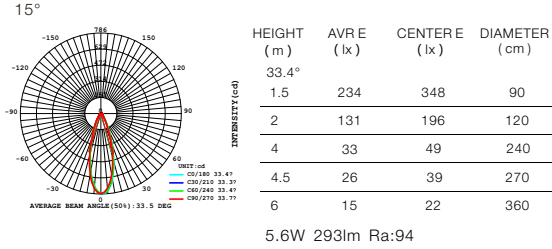

Power	5W
CCT	3000K ● 4000K ●
Voltage	DC24V
Output Lumens	400 lm
CRI	>90
Material	Aluminum
Color	Black
Life	30 000 H
Warranty	3 Years

LED 3000K
CODE:AA8888888