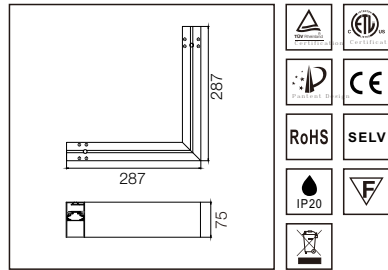

Product information

0126MEN corner H

Material Aluminum
Color Black
Remark Magnetic track for surface mounting and suspend the plane 90° Corner