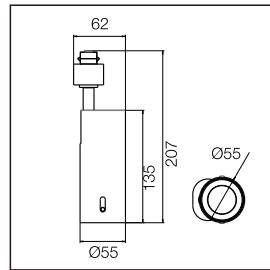

01 6MMS 5W

Power	5W
CCT	3000K ● 4000K ●
Voltage	DC24V
Output Lumens	400 lm
CRI	>90
Material	Aluminum
Color	Black
Life	30 000 H
Warranty	3 Years

01 6MMS 15W

Power	15W
CCT	3000K ● 4000K ●
Voltage	DC24V
Output Lumens	1200 lm
CRI	>90
Material	Aluminum
Color	Black
Life	30 000 H
Warranty	3 Years

LED 3000K
CODE:AA8888888

HEIGHT (m)	AVR E (lx)	CENTER E (lx)	DIAMETER (cm)
14,2°			
1.5	1117	1584	37
2	626	891	50
4	157	223	99
4.5	124	176	112
6	70	99	149

5.2W 266lm Ra:93

LED 4000K
CODE:AA8888888

LED 3000K
CODE:AA8888888

HEIGHT (m)	AVR E (lx)	CENTER E (lx)	DIAMETER (cm)
22°			
1.5	1119	1533	58
2	629	862	78
4	157	216	156
4.5	124	170	175
6	70	96	233

5.2W 286lm Ra:93

LED 4000K
CODE:AA8888888