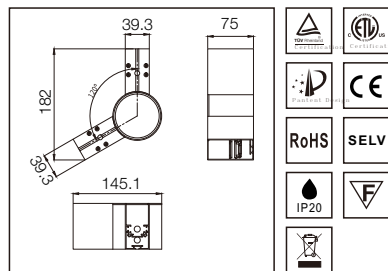

01 6MEN Corner V 60°

Material Aluminum
Color Black
Remark Magnetic track for surface mounting and suspend the plane 120° Corner