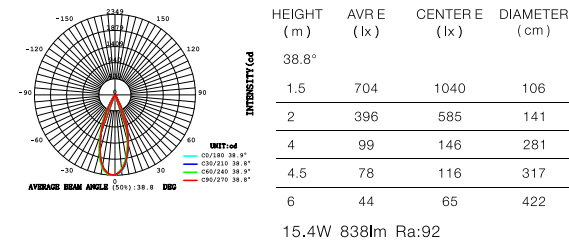

LED 3000K
CODE:AA8888888