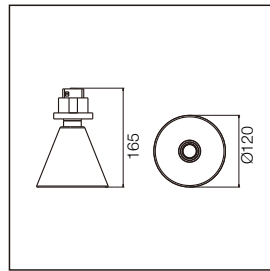

01 6ME cone

Power	5W
CCT	3000K ● 4000K ●●
Voltage	DC24V
Output Lumens	400 lm
CRI	>90
Material	Aluminum
Color	Copper
Life	30 000 H
Warranty	3 Years

LED 3000K
CODE:AA8888888

HEIGHT (m)	AVR E (lx)	CENTER E (lx)	DIAMETER (cm)
26.1°			
1.5	21	41	70
2	12	23	93
4	3	6	186
4.5	2	5	209
6	1	3	278

5.1W 246lm Ra:91

LED 4000K
CODE:AA8888888

HEIGHT (m)	AVR E (lx)	CENTER E (lx)	DIAMETER (cm)
29.1°			
1.5	25	42	73
2	14	24	97
4	4	6	194
4.5	3	5	219
6	2	3	292

5.1W 266lm Ra:92