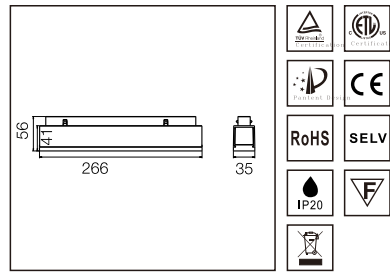

01 7MMC 15 G2

Power	15W
CCT	3000K ● 4000K ●
Voltage	DC24V
Output Lumens	1200 lm
CRI	>90
Material	Aluminum
Color	Black
Life	30 000 H
Warranty	3 Years