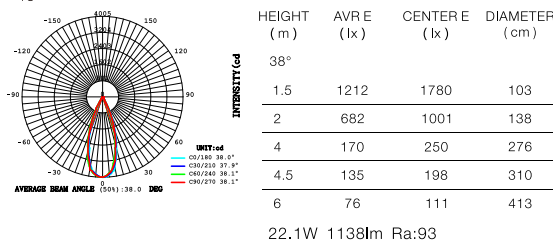

45° LED 3000K
CODE:AA8888888