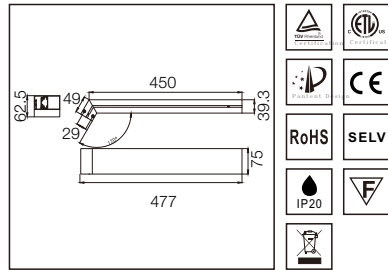

Product information

01 6MELN

Material Aluminum
Color Black
Remark Magnetic track for surface mounting and suspend the plane 120° Corner