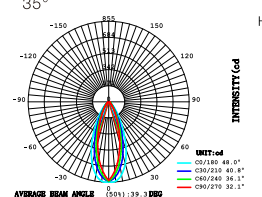

LED 4000K
CODE:AA8888888

HEIGHT (m)	AVR E (lx)	CENTER E (lx)	DIAMETER (cm)
32,8°			
1.5	274	377	88
2	154	212	118
4	39	53	236
4.5	30	42	265
6	17	24	353

9.3W 655lm Ra:93