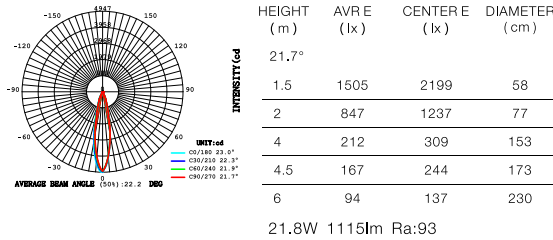

Power	22W
CCT	3000K ● 4000K ●
Voltage	DC24V
Output Lumens	1760 lm
CRI	>90
Material	Aluminum
Color	Black
Life	30 000 H
Warranty	3 Years

15° LED 3000K
CODE:AA8888888