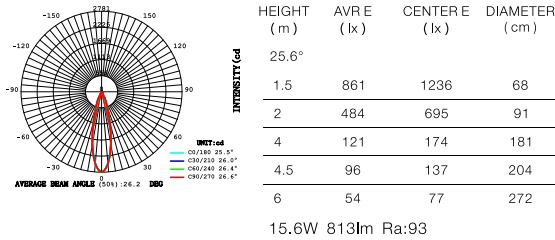

Power	15W
CCT	3000K ● 4000K ●
Voltage	DC24V
Output Lumens	1200 lm
CRI	>90
Material	Aluminum
Color	Black
Life	30 000 H
Warranty	3 Years

LED 3000K
CODE:AA8888888