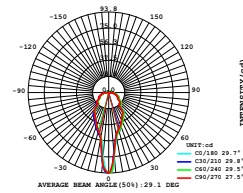

HEIGHT (m)	AVR E (lx)	CENTER E (lx)	DIAMETER (cm)
26.1°			
1.5	21	41	70
2	12	23	93
4	3	6	186
4.5	2	5	209
6	1	3	278

5.1W 246lm Ra:91

LED 4000K
CODE:AA8888888

HEIGHT (m)	AVR E (lx)	CENTER E (lx)	DIAMETER (cm)
29.1°			
1.5	25	42	73
2	14	24	97
4	4	6	194
4.5	3	5	219
6	2	3	292

5.1W 266lm Ra:92