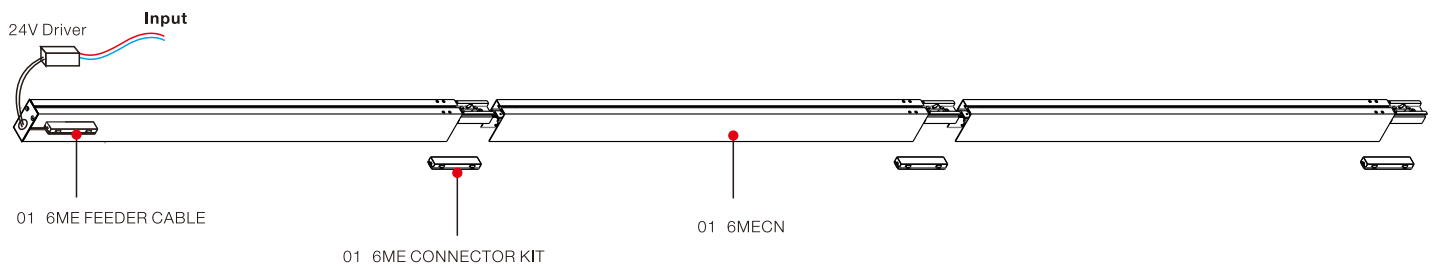

- Magnetic linear light system operates with various kinds of lamps, meeting the needs of different applications.
- DC24V output, safety guarantee.

**SUSPENSION
(Pipe / line)**

SURFACE

RECESSED

LIGHT MODULES