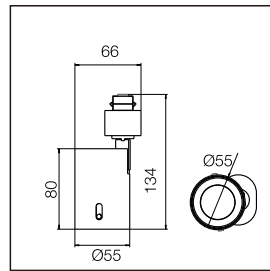

01 6MMS 5W

Power	5W
CCT	3000K ● 4000K ●
Voltage	DC24V
Output Lumens	400 lm
CRI	>90
Material	Aluminum
Color	Black
Life	30 000 H
Warranty	3 Years

01 6MMS 15W

Power	15W
CCT	3000K ● 4000K ●
Voltage	DC24V
Output Lumens	1200 lm
CRI	>90
Material	Aluminum
Color	Black
Life	30 000 H
Warranty	3 Years

LED 3000K
CODE:AA8888888

HEIGHT (m)	AVR E (lx)	CENTER E (lx)	DIAMETER (cm)
14,2°			
1.5	1117	1584	37
2	626	891	50
4	157	223	99
4.5	124	176	112
6	70	99	149

5.2W 266lm Ra:93

LED 4000K
CODE:AA8888888

LED 3000K
CODE:AA8888888

HEIGHT (m)	AVR E (lx)	CENTER E (lx)	DIAMETER (cm)
22°			
1.5	1119	1533	58
2	629	862	78
4	157	216	156
4.5	124	170	175
6	70	96	233

5.2W 286lm Ra:93

LED 4000K
CODE:AA8888888