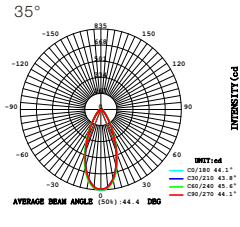

Power	10W
CCT	3000K ● 4000K ●
Voltage	DC24V
Output Lumens	800 lm
CRI	>90
Material	Aluminum
Color	Black
Life	30 000 H
Warranty	3 Years

LED 3000K
CODE:AA8888888

HEIGHT (m)	AVR E (lx)	CENTER E (lx)	DIAMETER (cm)
1.5	242	371	122
2	136	209	162
4	34	52	324
4.5	27	41	365
6	15	23	487

9.6W 596lm Ra:93