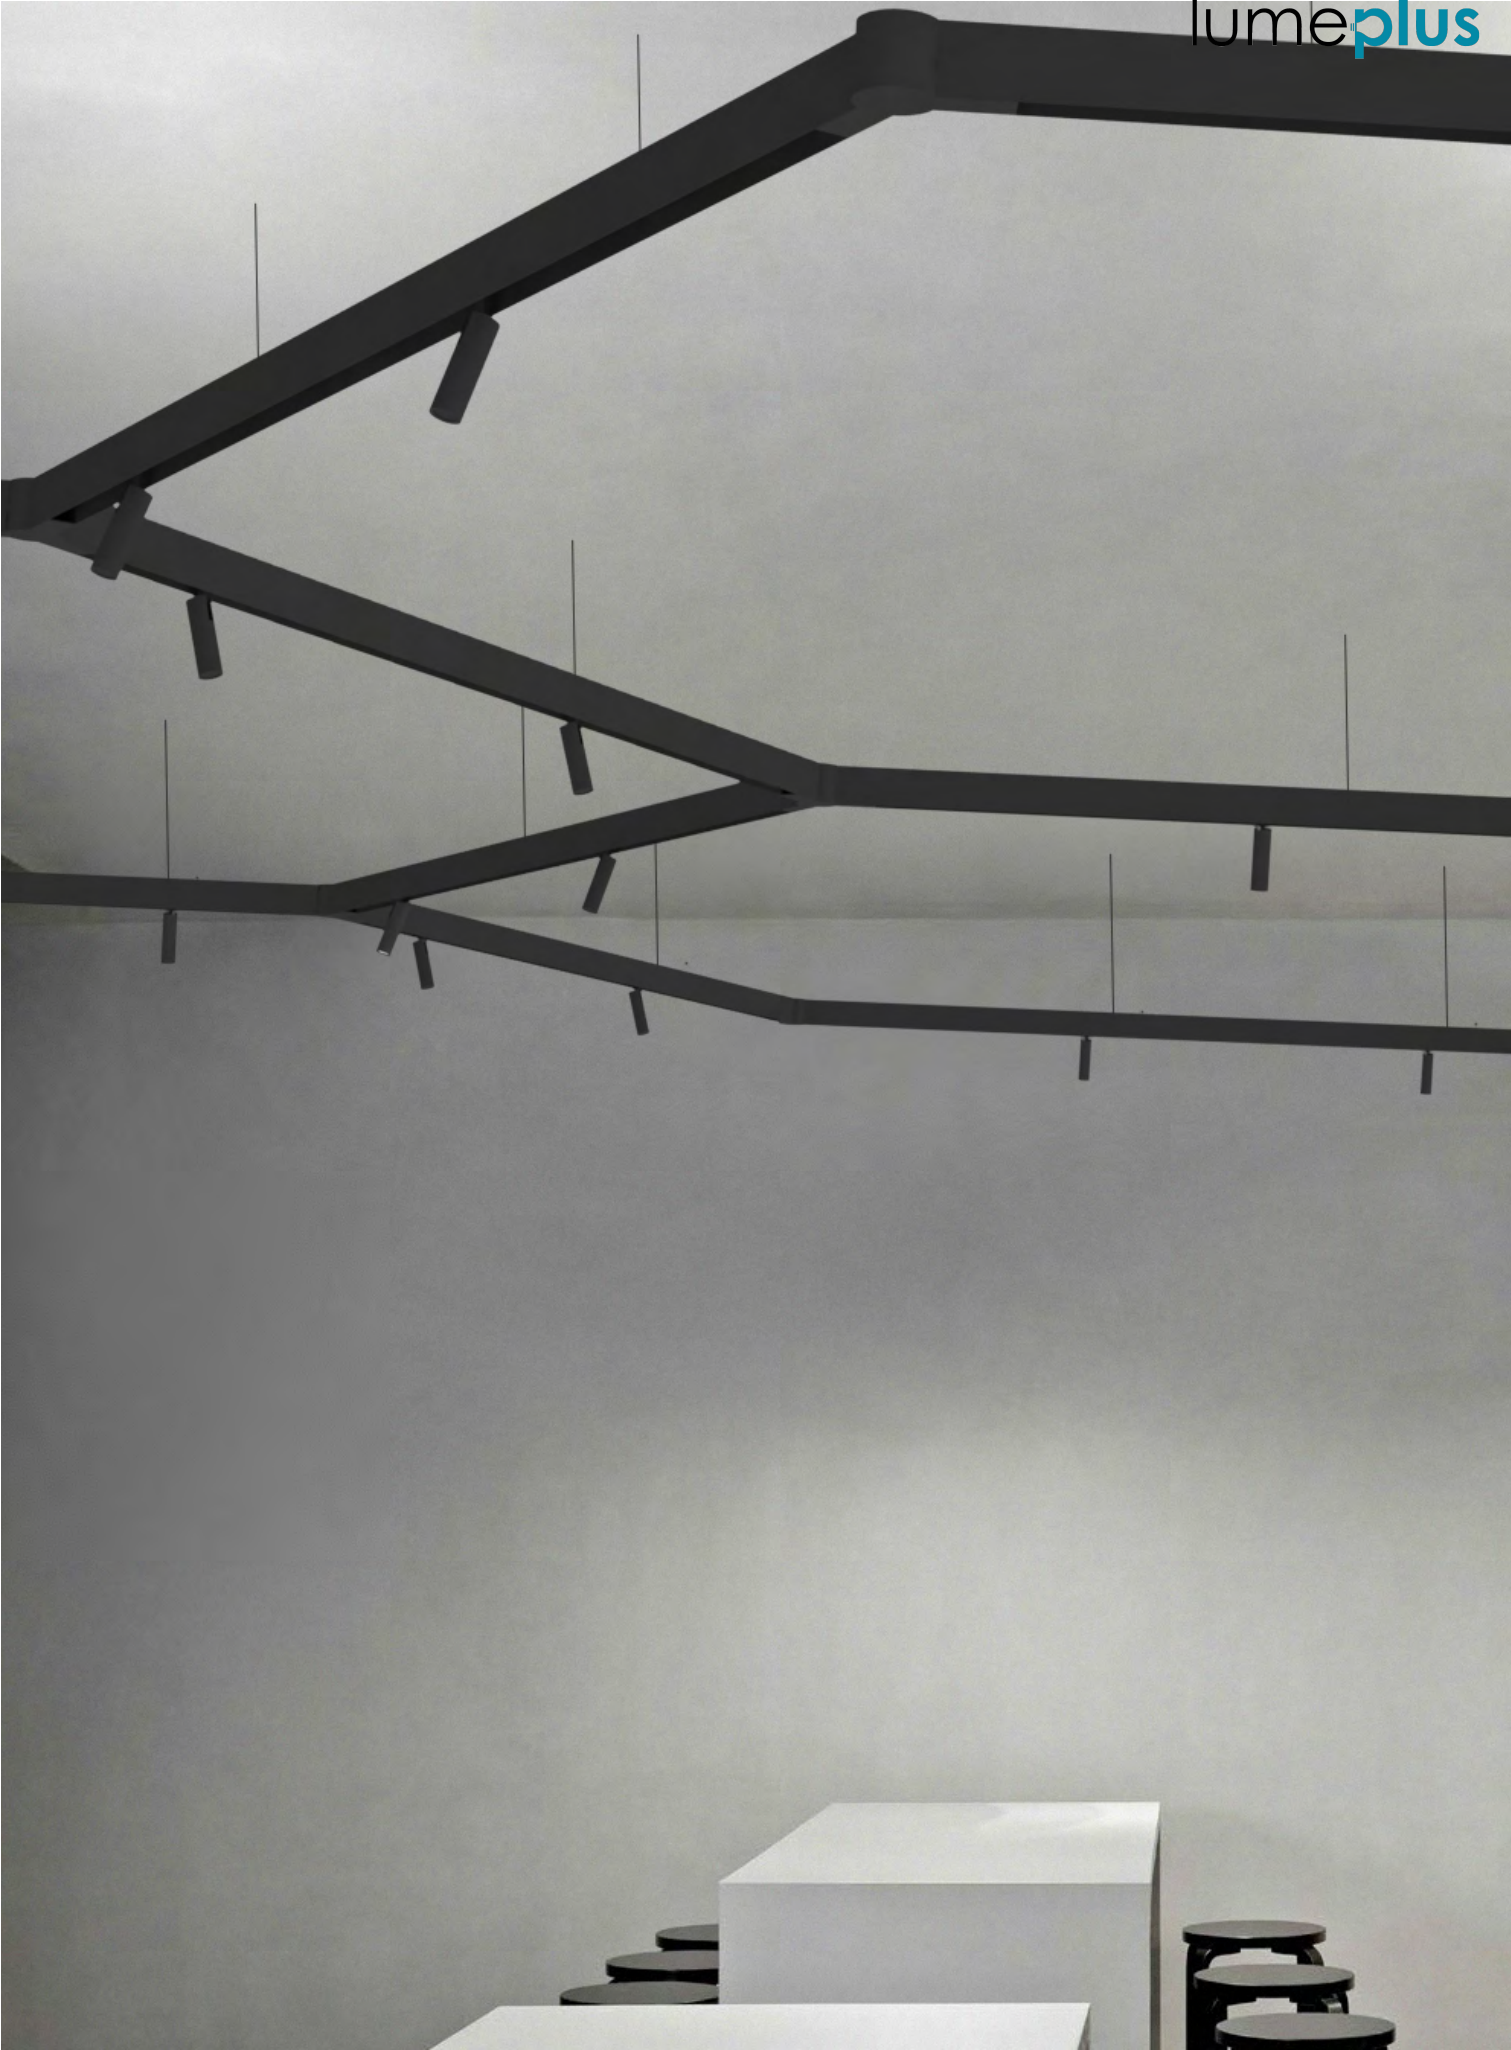

Installation diagram

Dimming effect chart

100%

50%

0%

This model can only do suspend or surface mounted

Installation exploded view

This model can only do suspend or surface mounted