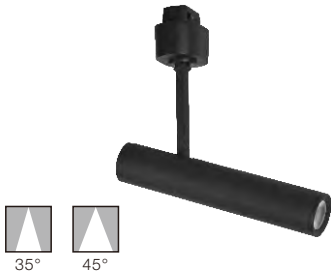

01 6MSF 15

Power	15W
CCT	3000K ● 4000K ●
Voltage	DC24V
Output Lumens	1200 lm
CRI	>90
Material	Aluminum
Color	Black
Life	30 000 H
Warranty	3 Years