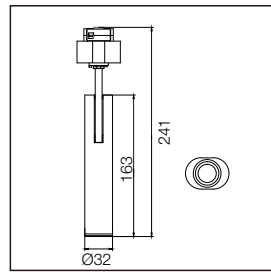

01 6MSF 15

Power	15W
CCT	3000K ● 4000K ●
Voltage	DC24V
Output Lumens	1200 lm
CRI	>90
Material	Aluminum
Color	Black
Life	30 000 H
Warranty	3 Years