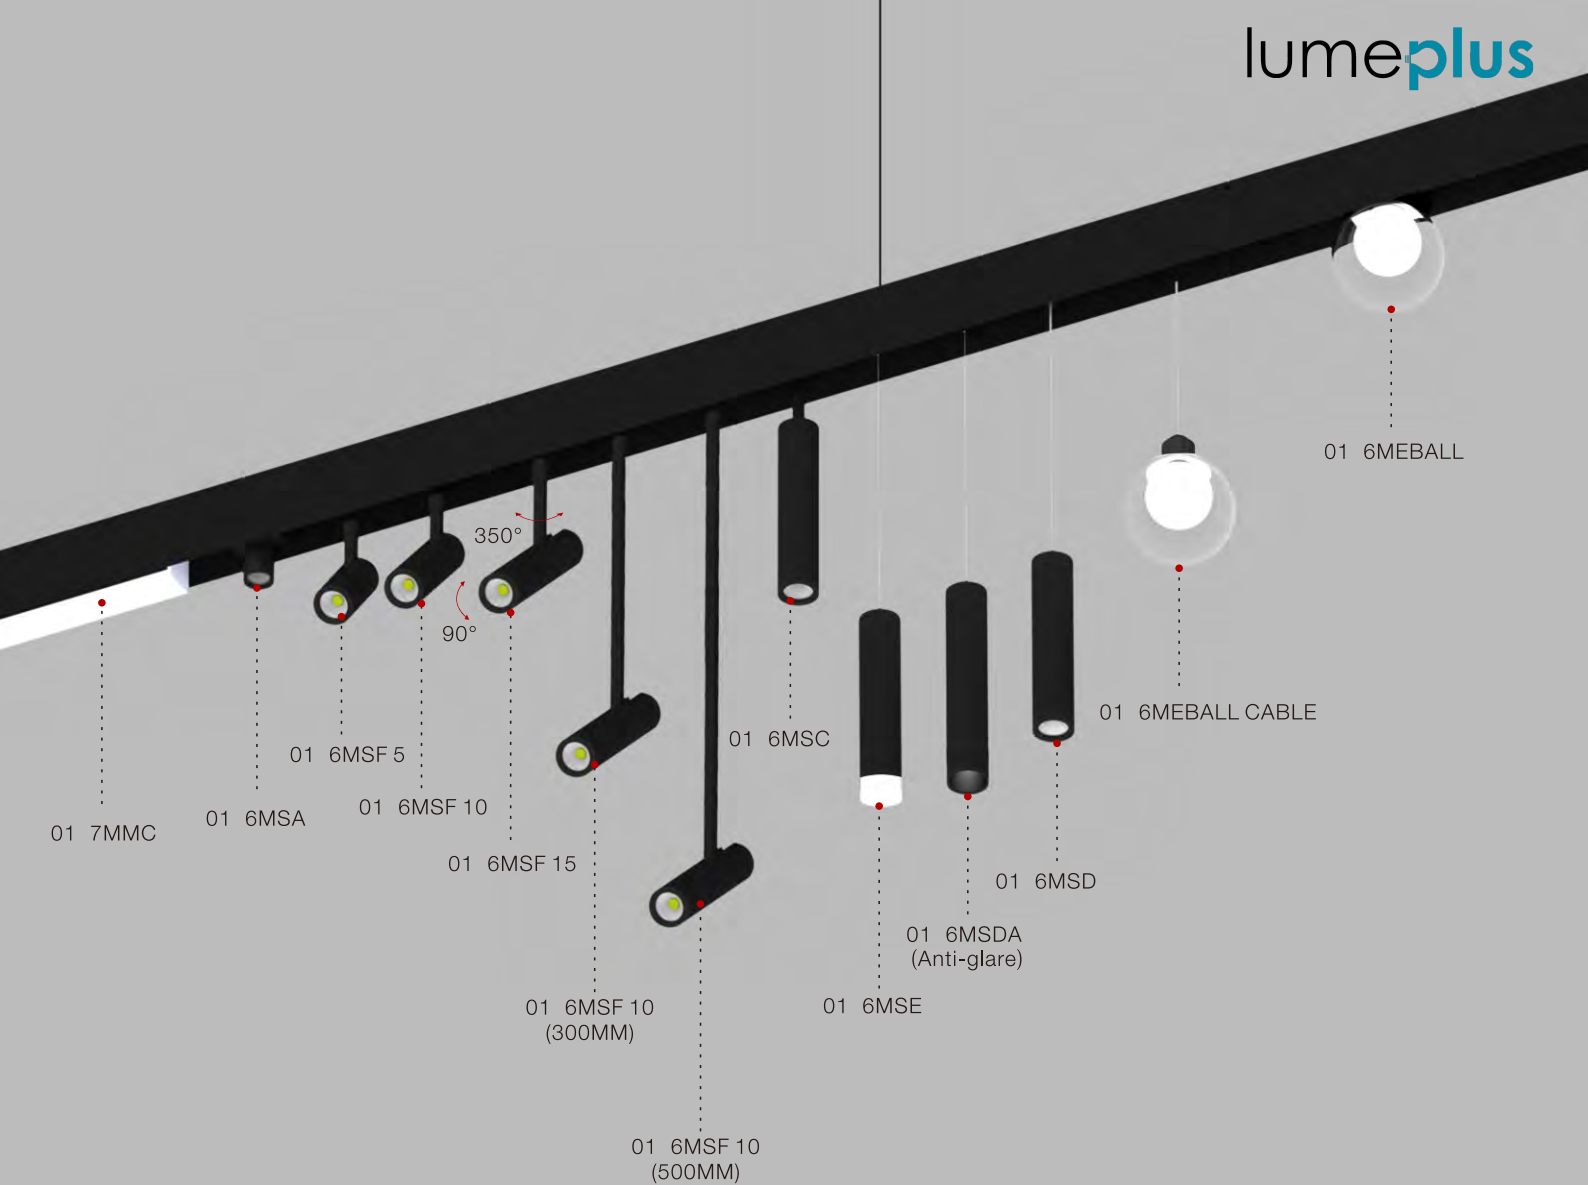

LED Linear Light

(01 6ME Magnetic system G2)

- Easy install
- Modular design
- Linear style design
- Space lighting and directional lighting fusion

Applications

01 6 ME series can be freely assembled in different ways of lighting effects, continuous linear lighting, can also focus on the gap lighting, because it has a magnet function, so you can quickly install and replace.

01 6 ME Headliner can be used recessed, suspended and surface mounted .

Changeable

01 6ME series can be replaced to install a variety of lamps, to suit different environments.

01 7MMC

01 6MSA

01 6MSF 5

01 6MSF 10

- Magnetic linear light system operates with various kinds of lamps, meeting the needs of different applications.
- DC24V output, safety guarantee.

**SUSPENSION
(Pipe / line)**

SURFACE

RECESSED

LIGHT MODULES