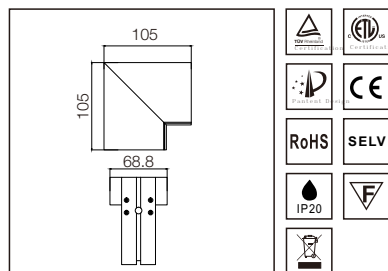

01 6MECN corner V

Material Aluminum
Color Black
Remark Magnetic track for recessed the erect 90° Corner