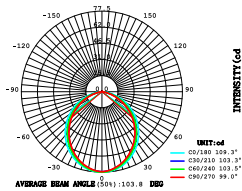

Power	15W
CCT	3000K ● 4000K ●
Voltage	DC24V
Output Lumens	1200 lm
CRI	>90
Material	Aluminum
Color	Black
Life	30 000 H
Warranty	3 Years

LED 3000K
CODE:AA8888888