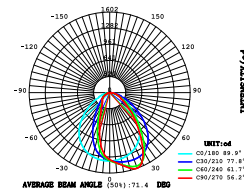

Correct installation

The table shows the correct installation distances for uniform lighting on the wall.

code	L (m)	h (m)
01 7ASY	1.5	4.5

01 7ASY

Power	20W
CCT	3000K ● 4000K ● 6500K ○
Voltage	DC24V
Output Lumens	1600lm
CRI	>90
Material	Aluminum
Color	Black
Life	30 000 H
Warranty	3 Years

LED 3000K
CODE:AA8888888

HEIGHT (m)	AVR E (lx)	CENTER E (lx)	DIAMETER (cm)
44.3°			
1.5	444	499	122
2	250	281	163
4	62	70	325
4.5	49	55	366
6	28	31	488

21.2W 1212lm Ra:94

LED 4000K
CODE:AA8888888

HEIGHT (m)	AVR E (lx)	CENTER E (lx)	DIAMETER (cm)
56.3°			
1.5	427	605	160
2	240	340	214
4	60	85	428
4.5	47	67	481
6	27	38	642