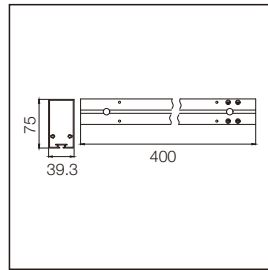

Product information

01 6ME Feeder Power

Power Max. 180W
Material Aluminum
Color Black
Remark Driver box with driver for magnetic track surface mounting and suspend