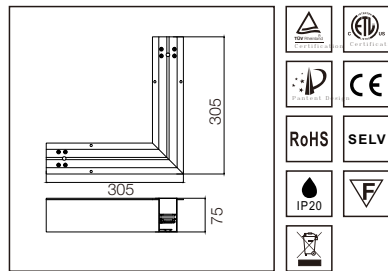

01 6MECN corner H

Material Aluminum
Color Black
Remark Magnetic track for recessed the plane 90° Corner