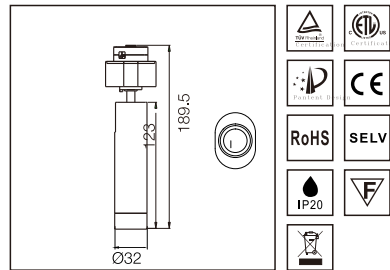

01 6MSS 8 G2

Power 8W
CCT 3000K ● 4000K ●
Voltage DC24V
Output Lumens 640 lm
CRI >90
Material Aluminum
Color Black / White
Life 30 000 H
Warranty 3 Years

01 6MSS 8 G2 Brass

Power 8W
CCT 3000K ● 4000K ●
Voltage DC24V
Output Lumens 640 lm
CRI >90
Material Aluminum
Color Black / White
Life 30 000 H
Warranty 3 Years

01 6MSS 8

Power 8W
CCT 3000K ● 4000K ●
Voltage DC24V
Output Lumens 640 lm
CRI >90
Material Aluminum
Color Black
Life 30 000 H
Warranty 3 Years