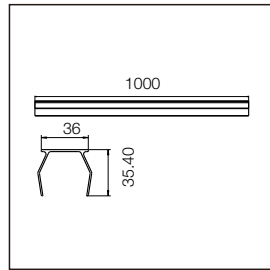

Product information

01 6ME.cover

Material PVC
Color Blac
Remark Used to cover the blank space of the track and to protect the interior when the track is concealedk