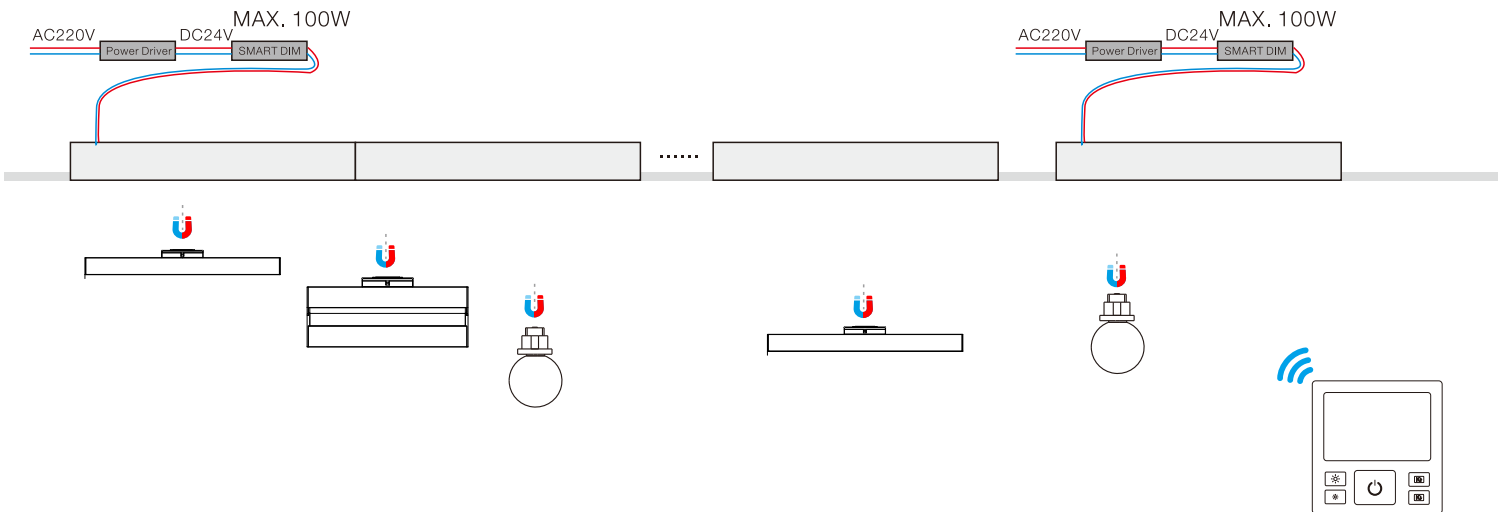

Installation diagram

Dimming effect chart