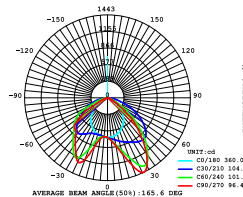

Power	20W
CCT	3000K ● 4000K ● 6500K ○
Voltage	DC24V
Output Lumens	1600lm
CRI	>90
Material	Aluminum
Color	Black
Life	30 000 H
Warranty	3 Years

LED 3000K
CODE:AA8888888

HEIGHT (m)	AVR E (lx)	CENTER E (lx)	DIAMETER (cm)
92.3°			
1.5	221	309	312
2	124	174	417
4	31	43	833
4.5	25	34	937
6	14	19	1250

21.7W 1269lm Ra:93