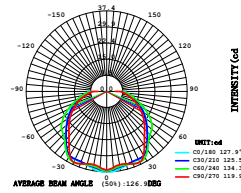

HEIGHT (m)	AVR E (lx)	CENTER E (lx)	DIAMETER (cm)
1.5	9	36	440
2	5	20	587
4	1.3	5	1174
4.5	1	4	1320
6	0.6	2	1760

4.9W 235lm Ra:92

LED 4000K
CODE:AA8888888

HEIGHT (m)	AVR E (lx)	CENTER E (lx)	DIAMETER (cm)
1.5	4	16	546
2	2	9	728
4	0.6	2.3	1455
4.5	0.5	1.8	1637
6	0.3	1	2183

5.3W 267lm Ra:91