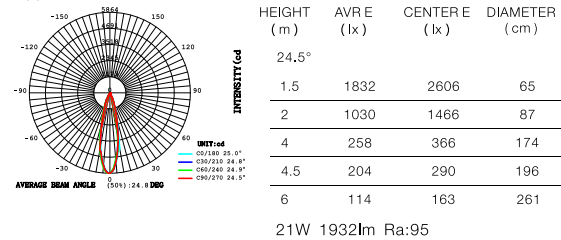

30° LED 4000K
CODE:AA8888888