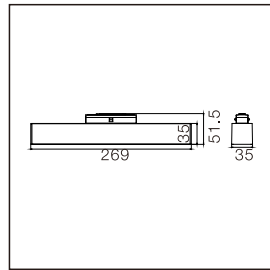

01 6MMA 15 G2

Power	15W
CCT	3000K ● 4000K ●
Voltage	DC24V
Output Lumens	1200 lm
CRI	>90
Material	Aluminum
Color	Black
Life	30 000 H
Warranty	3 Years

01 6MMA 15

Power	15W
CCT	3000K ● 4000K ●
Voltage	DC24V
Output Lumens	1200 lm
CRI	>90
Material	Aluminum
Color	Black
Life	30 000 H
Warranty	3 Years