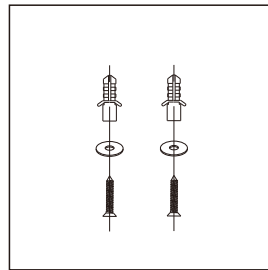

S-mounted

Material Iron
Color Chrome
Remark For magnetic track surface mounting accessories