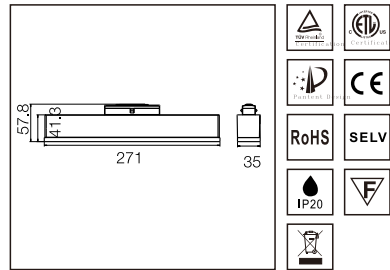

01 7MMC 15 G2

Power	15W
CCT	3000K ● 4000K ●
Voltage	DC24V
Output Lumens	1200 lm
CRI	>90
Material	Aluminum
Color	Black
Life	30 000 H
Warranty	3 Years

01 7MMC 15

Power	15W
CCT	3000K ● 4000K ●
Voltage	DC24V
Output Lumens	1200 lm
CRI	>90
Material	Aluminum
Color	Black
Life	30 000 H
Warranty	3 Years

LED 3000K
CODE:AA8888888

HEIGHT (m)	AVR E (lx)	CENTER E (lx)	DIAMETER (cm)
100°			
1.5	52	117	309
2	29	66	412
4	7	17	824
4.5	6	13	927
6	3	7	1236

15.4W 601m Ra:93

LED 4000K
CODE:AA8888888

HEIGHT (m)	AVR E (lx)	CENTER E (lx)	DIAMETER (cm)
109.2°			
1.5	20	73	486
2	11	41	648
4	3	10	1296
4.5	2	8	1458
6	1	5	1944

15.3W 649lm Ra:91