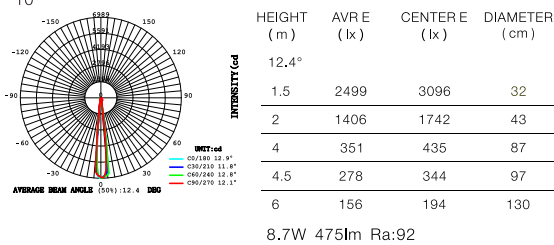

Power 8W
CCT 3000K ● 4000K ●
Voltage DC24V
Output Lumens 640 lm
CRI >90
Material Aluminum
Color Black
Life 30 000 H
Warranty 3 Years

10° LED 3000K
CODE:AA8888888