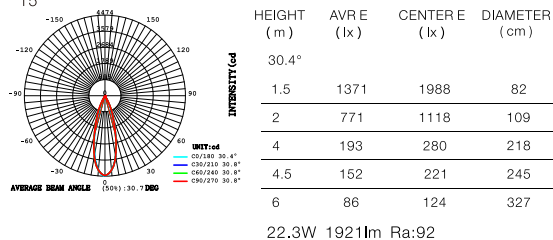

01 6MMA 22

Power	22W
CCT	3000K ● 4000K ●
Voltage	DC24V
Output Lumens	1760 lm
CRI	>90
Material	Aluminum
Color	Black
Life	30 000 H
Warranty	3 Years

LED 3000K
CODE:AA8888888

LED 4000K
CODE:AA8888888

LED 3000K
CODE:AA8888888