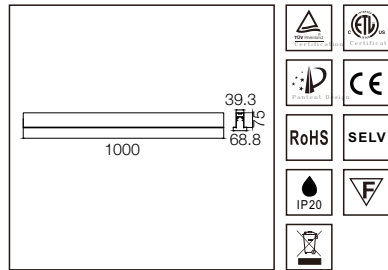

01 6MECN

Material Aluminum
Color Black
Remark Magnetic track for recessed