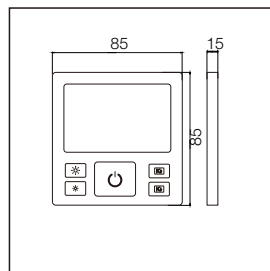

Wireless switch panel

Material Plastic
Color White
Remark Wireless switch panel used for dimming or setting up scenes