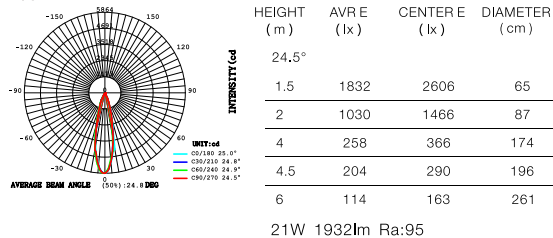

LED 4000K
CODE:AA8888888