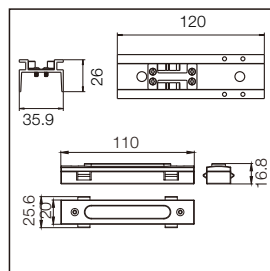

01 6 ME Connector Kit

Material Aluminum
Color Black
Remark Used for connection and conduction between two tracks