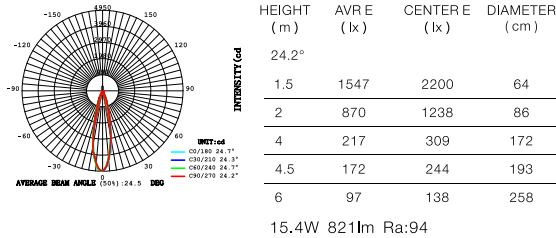

01 6MMB 15

Power	15W
CCT	3000K ● 4000K ●
Voltage	DC24V
Output Lumens	1200 lm
CRI	>90
Material	Aluminum
Color	Black
Life	30 000 H
Warranty	3 Years

LED 3000K
CODE:AA8888888

LED 4000K
CODE:AA8888888

LED 3000K
CODE:AA8888888