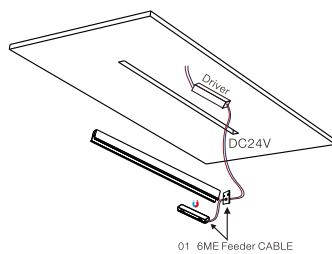

Installation