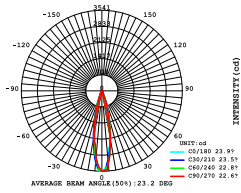

LED 3000K
CODE:AA8888888

HEIGHT (m)	AVR E (lx)	CENTER E (lx)	DIAMETER (cm)
14,2°			
1.5	1117	1584	37
2	626	891	50
4	157	223	99
4.5	124	176	112
6	70	99	149

5.2W 266lm Ra:93

LED 4000K
CODE:AA8888888

LED 3000K
CODE:AA8888888

HEIGHT (m)	AVR E (lx)	CENTER E (lx)	DIAMETER (cm)
22°			
1.5	1119	1533	58
2	629	862	78
4	157	216	156
4.5	124	170	175
6	70	96	233

5.2W 286lm Ra:93

LED 4000K
CODE:AA8888888

01 6MSS 8 G2

Power 8W
CCT 3000K ● 4000K ●
Voltage DC24V
Output Lumens 640 lm
CRI >90
Material Aluminum
Color Black / White
Life 30 000 H
Warranty 3 Years