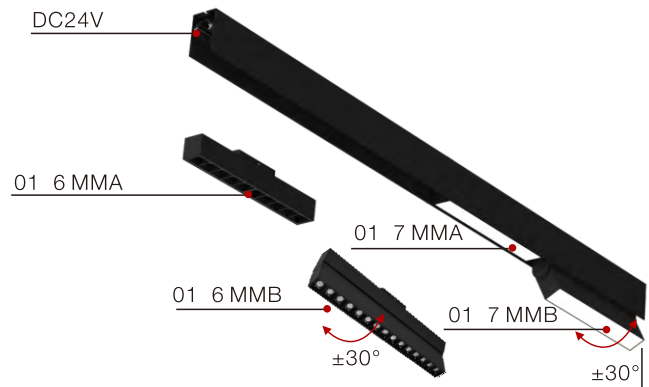

01 6MEBALL

Analysis of Magnetic System Structure

- Safe and reliable, through the pull test. Easy maintenance, rapid replacement without tools.

Through  pull test
Report No.: **50132428 001**

Magnetic & Click
100% Safety

- Magnetic linear light system operates with various kinds of lamps, meeting the needs of different applications.
- DC24V output, safety guarantee.

**SUSPENSION
(Pipe / line)**

SURFACE

RECESSED

LIGHT MODULES