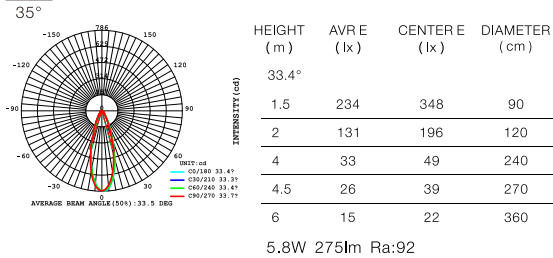

Power	5W
CCT	3000K ● 4000K ●
Voltage	DC24V
Output Lumens	400 lm
CRI	>90
Material	Aluminum
Color	Black
Life	30 000 H
Warranty	3 Years

LED 3000K
CODE:AA8888888