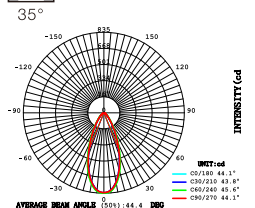

Power	10W
CCT	3000K ● 4000K ●
Voltage	DC24V
Output Lumens	800 lm
CRI	>90
Material	Aluminum
Color	Black
Life	30 000 H
Warranty	3 Years

LED 3000K
CODE:AA8888888

HEIGHT (m)	AVR E (lx)	CENTER E (lx)	DIAMETER (cm)
44,1°			
1.5	242	371	122
2	136	209	162
4	34	52	324
4.5	27	41	365
6	15	23	487

9.6W 596lm Ra:93