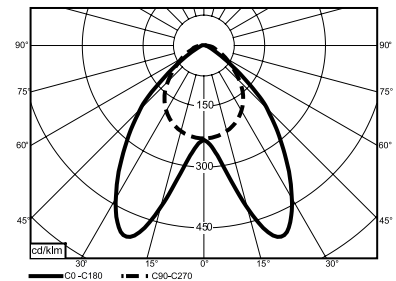

The design and application of single polarized optics in the art gallery. Continuous installation creates a perfect single-polarized wall-washing effect, making it easy for visitors to enjoy paintings in a comfortable lighting environment.