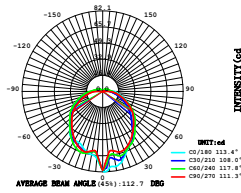

5.3W 267lm Ra:91

01 6BALL CABLE 5

Power	5W
CCT	3000K ● 4000K ●
Voltage	DC24V
Output Lumens	400 lm
CRI	>90
Material	Aluminum+Glass
Color	Black
Life	30 000 H
Warranty	3 Years

LED 3000K
CODE:AA8888888

HEIGHT (m)	AVR E (lx)	CENTER E (lx)	DIAMETER (cm)
1.5	9	36	440
2	5	20	587
4	1.3	5	1174
4.5	1	4	1320
6	0.6	2	1760