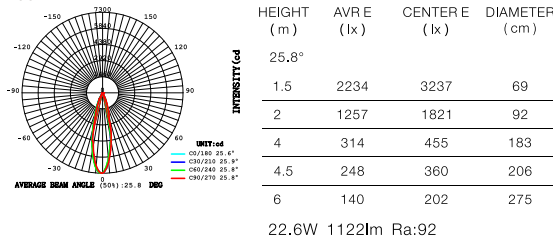

30° LED 3000K
CODE:AA8888888