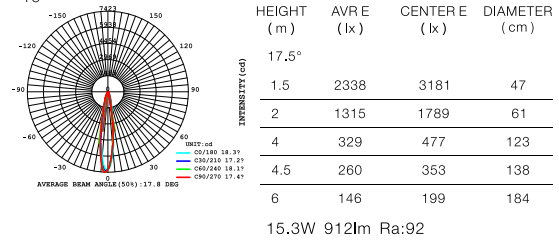

01 6MMB 15

Power	15W
CCT	3000K ● 4000K ●
Voltage	DC24V
Output Lumens	1200 lm
CRI	>90
Material	Aluminum
Color	Black
Life	30 000 H
Warranty	3 Years

LED 3000K
CODE:AA8888888

LED 4000K
CODE:AA8888888

LED 3000K
CODE:AA8888888