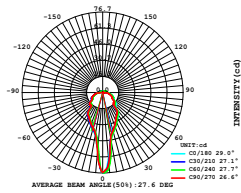

Power	5W
CCT	3000K ● 4000K ●
Voltage	DC24V
Output Lumens	400 lm
CRI	>90
Material	Aluminum
Color	Copper
Life	30 000 H
Warranty	3 Years

LED 3000K
CODE:AA8888888

HEIGHT (m)	AVR E (lx)	CENTER E (lx)	DIAMETER (cm)
26.1°			
1.5	21	41	70
2	12	23	93
4	3	6	186
4.5	2	5	209
6	1	3	278

5.1W 246lm Ra:91

LED 4000K
CODE:AA8888888