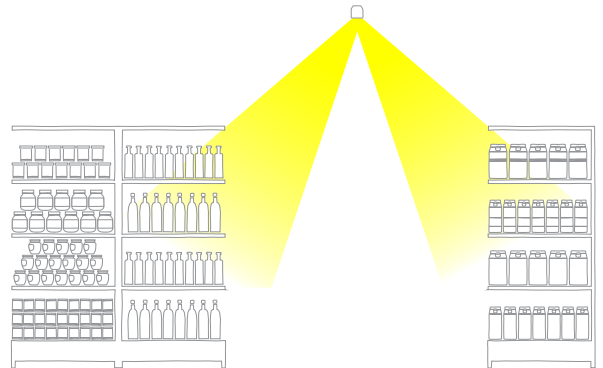

The design of dual polarized optical components in the central lane of the supermarket. Achieve the dual functions of comfortable general lighting and accent lighting during the customer purchase process. Special lenses transmit light laterally, reducing glare in the past, so that people's attention is focused on the shelf, and the customer's eyes focus on the displayed object to enhance the shopping experience.