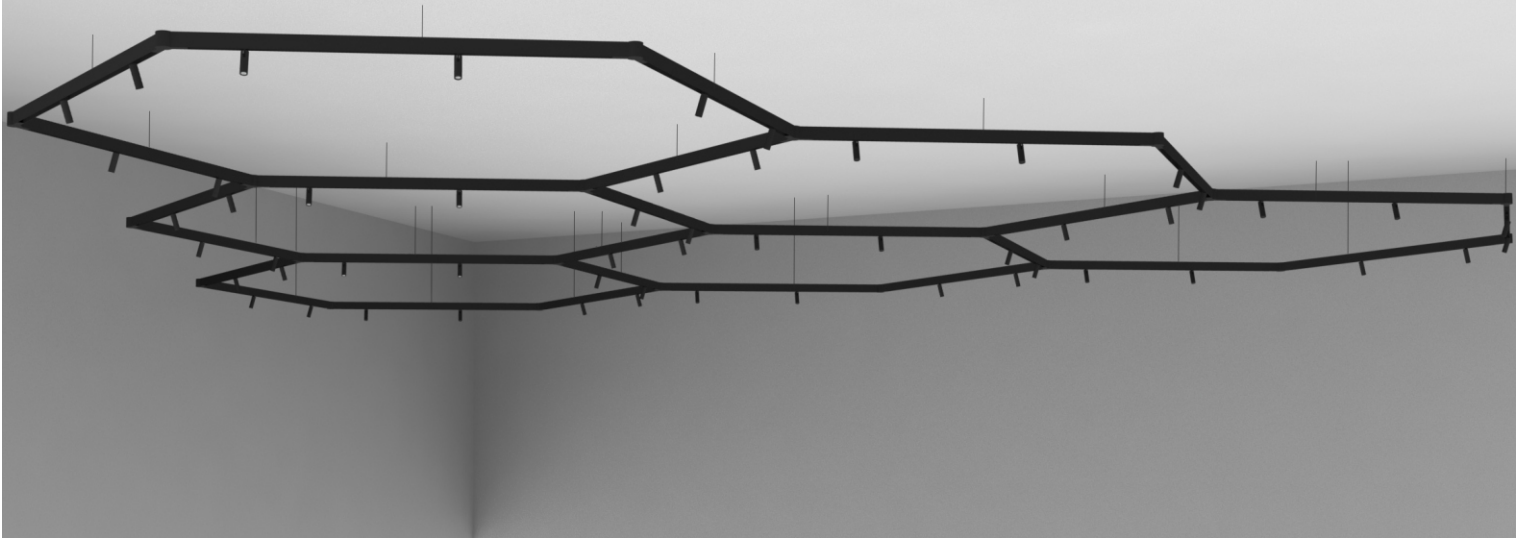

Kit for suspension with sliding cables. Variable distancing between anchor points.

Example of the connection between linear

Installation

Dimmable

Thanks to the advancement of wireless technology and intelligent systems, we have upgraded the wireless operation of the lamps to a new level of technology. This smart dimming application can easily turn on or off the lighting fixtures and adjust the brightness through any smart device (such as a mobile phone, tablet computer, computer, or intelligent control panel) that carries Bluetooth functions.

Installation diagram

Dimming effect chart

100%

50%

0%

This model can only do suspend or surface mounted

Installation exploded view

This model can only do suspend or surface mounted