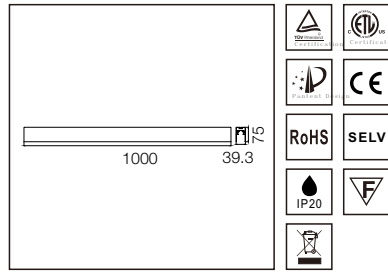

Product information

01 6MEN

Material Aluminum
Color Black
Remark Magnetic track for surface mounting and suspend