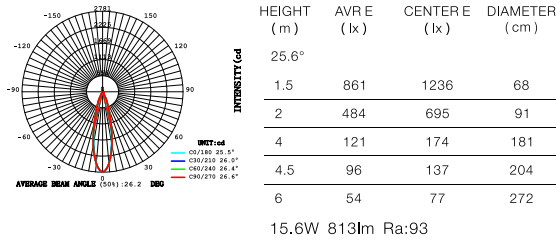

Power	15W
CCT	3000K ● 4000K ●
Voltage	DC24V
Output Lumens	1200 lm
CRI	>90
Material	Aluminum
Color	Black
Life	30 000 H
Warranty	3 Years

LED 3000K
CODE:AA8888888