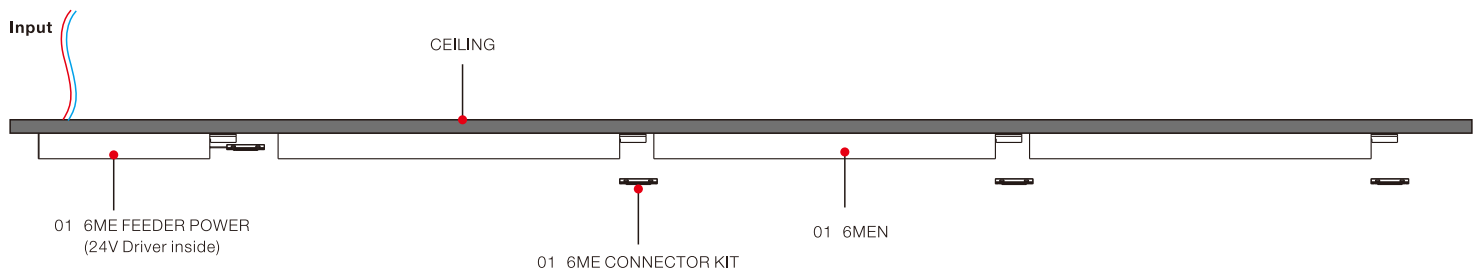

- Magnetic linear light system operates with various kinds of lamps, meeting the needs of different applications.
- DC24V output, safety guarantee.

**SUSPENSION
(Pipe / line)**

SURFACE

RECESSED

LIGHT MODULES