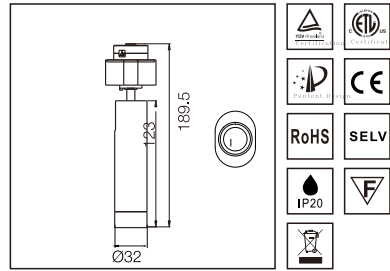

01 6MSS 8 G2

Power 8W
CCT 3000K ● 4000K ●
Voltage DC24V
Output Lumens 640 lm
CRI >90
Material Aluminum
Color Black / White
Life 30 000 H
Warranty 3 Years

01 6MSS 8 G2 Brass

Power 8W
CCT 3000K ● 4000K ●
Voltage DC24V
Output Lumens 640 lm
CRI >90
Material Aluminum
Color Black / White
Life 30 000 H
Warranty 3 Years

01 6MSS 8

Power 8W
CCT 3000K ● 4000K ●
Voltage DC24V
Output Lumens 640 lm
CRI >90
Material Aluminum
Color Black
Life 30 000 H
Warranty 3 Years