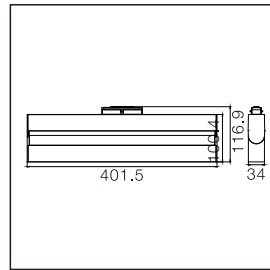

01 6MMB 22 G2

Power	22W
CCT	3000K ● 4000K ●
Voltage	DC24V
Output Lumens	1760 lm
CRI	>90
Material	Aluminum
Color	Black
Life	30 000 H
Warranty	3 Years

01 6MMB 22

Power	22W
CCT	3000K ● 4000K ●
Voltage	DC24V
Output Lumens	1760 lm
CRI	>90
Material	Aluminum
Color	Black
Life	30 000 H
Warranty	3 Years