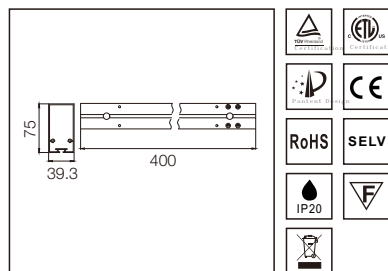

01 6ME feeder

Material Aluminum
Color Black
Remark Driver box without driver for magnetic track surface mounting and suspend