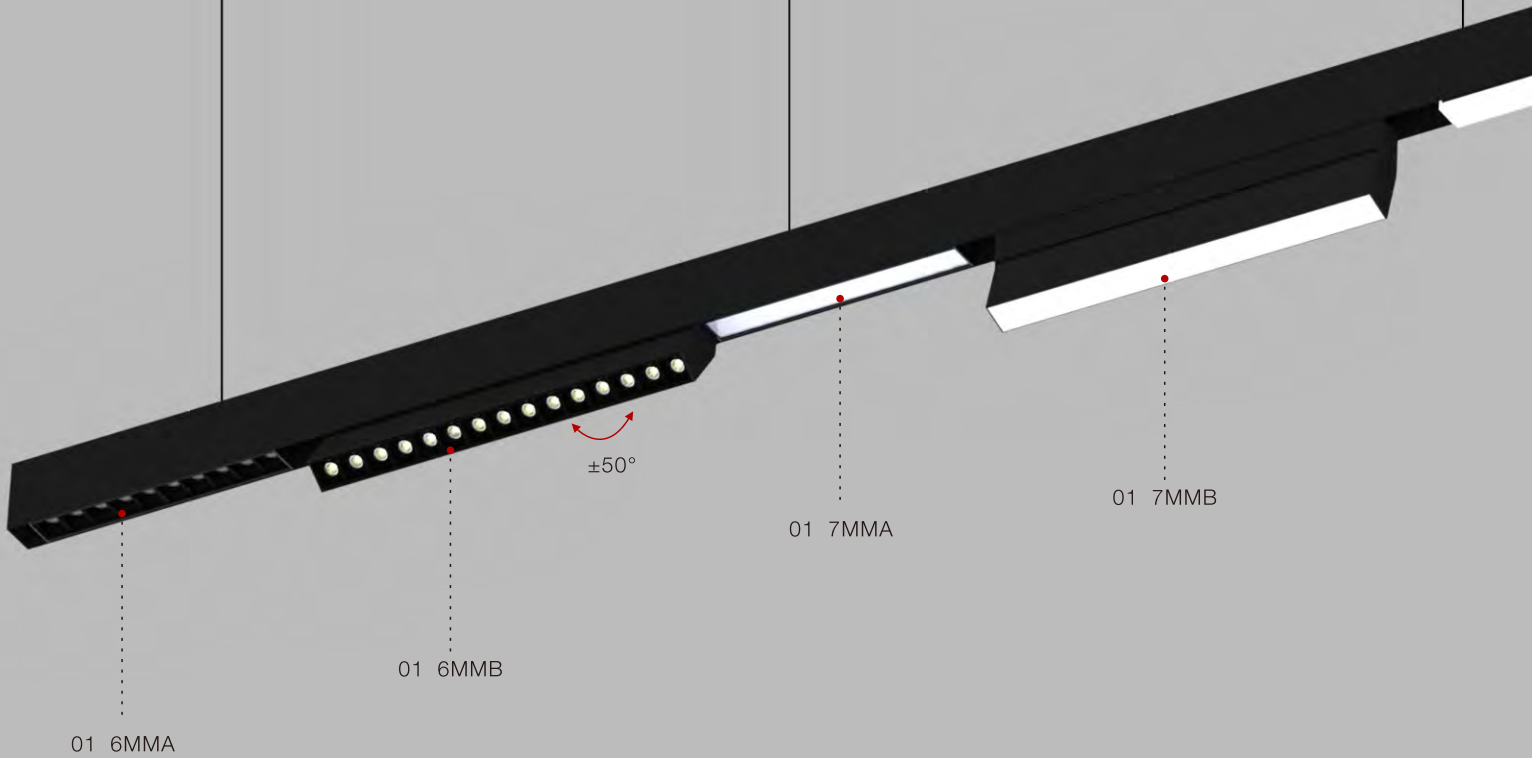

Changeable

01 6ME series can be replaced to install a variety of lamps, to suit different environments.