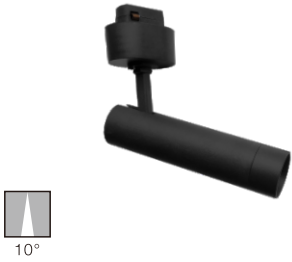

01 6MSS 8 G2

Power 8W
CCT 3000K ● 4000K ●
Voltage DC24V
Output Lumens 640 lm
CRI >90
Material Aluminum
Color Black / White
Life 30 000 H
Warranty 3 Years

01 6MSS 8 G2 Brass

Power 8W
CCT 3000K ● 4000K ●
Voltage DC24V
Output Lumens 640 lm
CRI >90
Material Aluminum
Color Black / White
Life 30 000 H
Warranty 3 Years

01 6MSS 8

Power 8W
CCT 3000K ● 4000K ●
Voltage DC24V
Output Lumens 640 lm
CRI >90
Material Aluminum
Color Black
Life 30 000 H
Warranty 3 Years