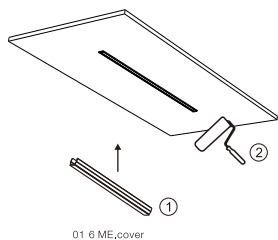

Installation