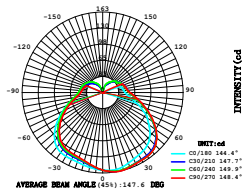

Power	15W
CCT	3000K ● 4000K ●●
Voltage	DC24V
Output Lumens	1200 lm
CRI	>90
Material	Aluminum
Color	Black
Life	30 000 H
Warranty	3 Years

LED 3000K
CODE:AA8888888

HEIGHT (m)	AVR E (lx)	CENTER E (lx)	DIAMETER (cm)
1.5	7	71	963
2	4	40	1284
4	1	10	2568
4.5	0.8	8	2890
6	0.5	4	3853

15.9W 616lm Ra:92

LED 4000K
CODE:AA8888888