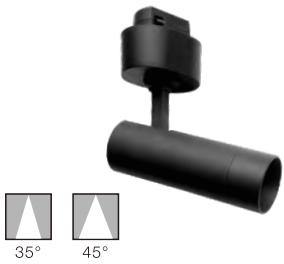

01 6MSF.CIRCLE 5