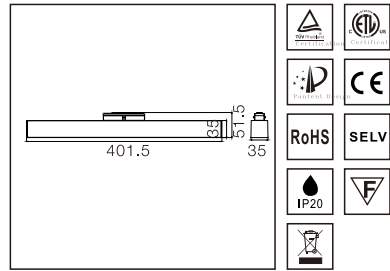

01 7MMA 22 G2

Power	22W
CCT	3000K ● 4000K ●
Voltage	DC24V
Output Lumens	1760 lm
CRI	>90
Material	Aluminum
Color	Black
Life	30 000 H
Warranty	3 Years

01 7MMA 22

Power	22W
CCT	3000K ● 4000K ●
Voltage	DC24V
Output Lumens	1760 lm
CRI	>90
Material	Aluminum
Color	Black
Life	30 000 H
Warranty	3 Years