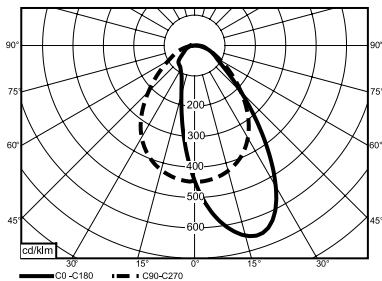

01 6ME MAGNETIC LINEAR LIGHTING SYSTEM
ASYMMETRICAL LIGHTING SOLUTIONS