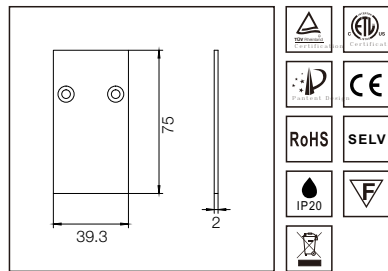

Cap 01 6ME

Material Aluminum
Color Black
Remark For the end of the magnetic track