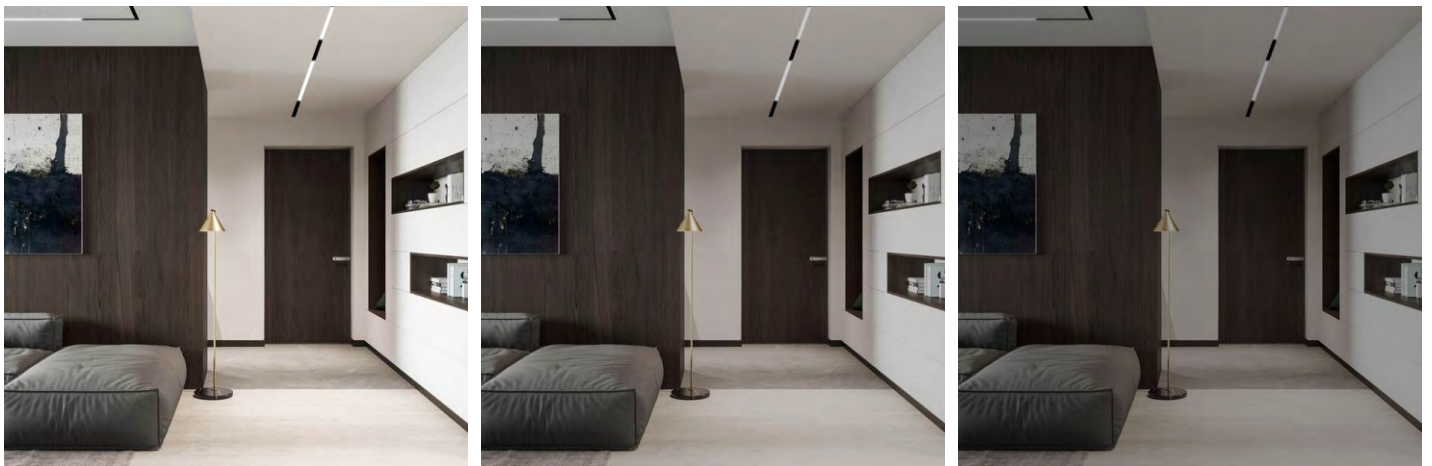

Dimmable

Thanks to the advancement of wireless technology and intelligent systems, we have upgraded the wireless operation of the lamps to a new level of technology. This smart dimming application can easily turn on or off the lighting fixtures and adjust the brightness through any smart device (such as a mobile phone, tablet computer, computer, or intelligent control panel) that carries Bluetooth functions.

Installation diagram

Dimming effect chart

100%

50%

0%