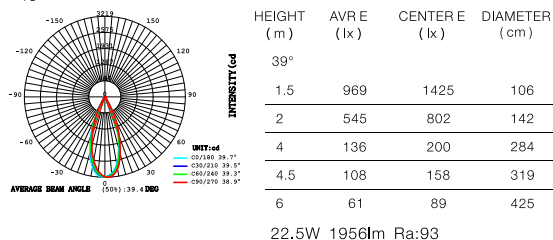

LED 4000K
CODE:AA8888888