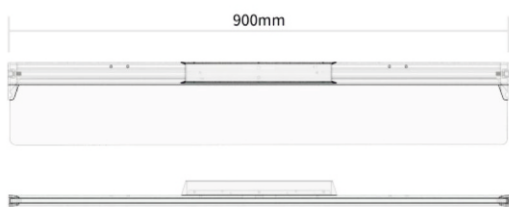

**Installation**  
Suspending

**Certification**  
CE/ROHS

**Application**  
Meeting Room/Cafe/Teahouse/Restaurant

**Dimmable**  
2.4G

**Dimension diagram**