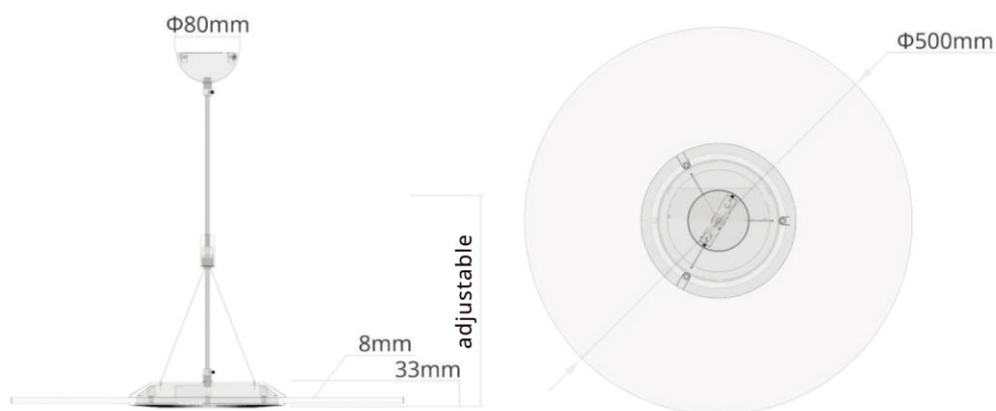

### Dimension diagram

lumeplus

**Installation**  
Suspending

**Certification**  
CE/ROHS

**Application**  
Meeting Room/Cafe/Teahouse/Restaurant

**Dimmable**  
2.4G

Round Clear Pendant

lumeplus

**Dimension diagram**