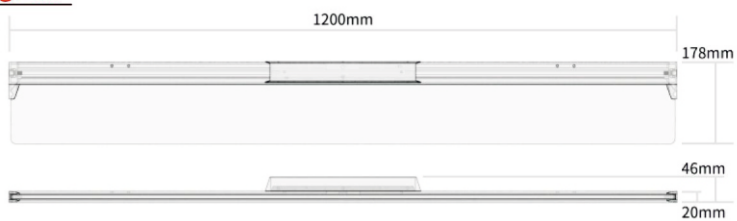

**Installation**  
Suspending

**Certification**  
CE/ROHS

**Application**  
Meeting Room/Cafe/Teahouse/Restaurant

**Dimmable**  
2.4G

**Dimension diagram**