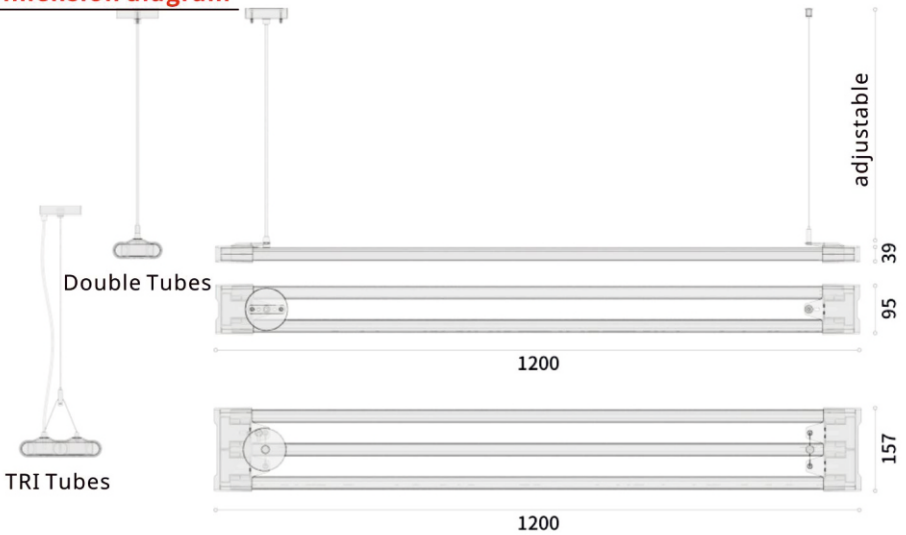

**Installation**  
Suspending/Ceiling

**Certification**  
CE/ROHS

**Application**  
Office/Indoor Building/Meeting Room/Shopping Mall

**Dimmable**  
0-10V/dali

Batten Light

lumeplus

**Dimension diagram**