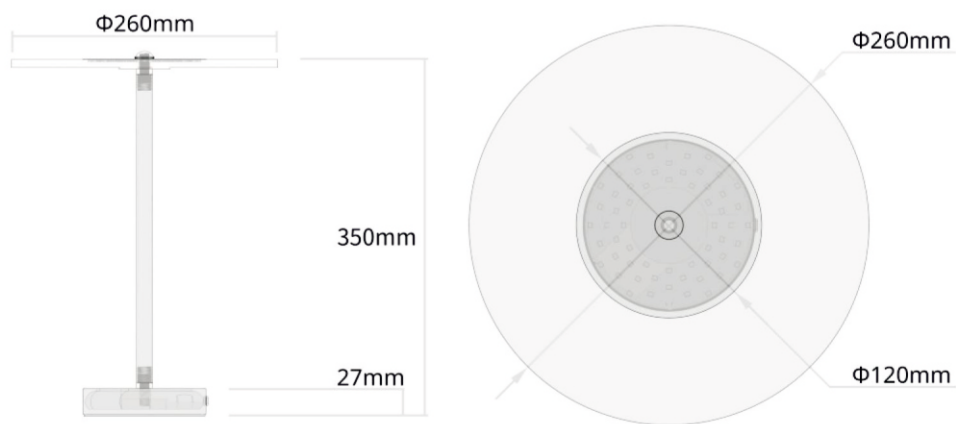

**Installation**  
Wall Mounted

**Certification**  
CE/ROHS

**Application**  
Living room/Corridor/Bedroom/Toilet

**Dimension diagram**