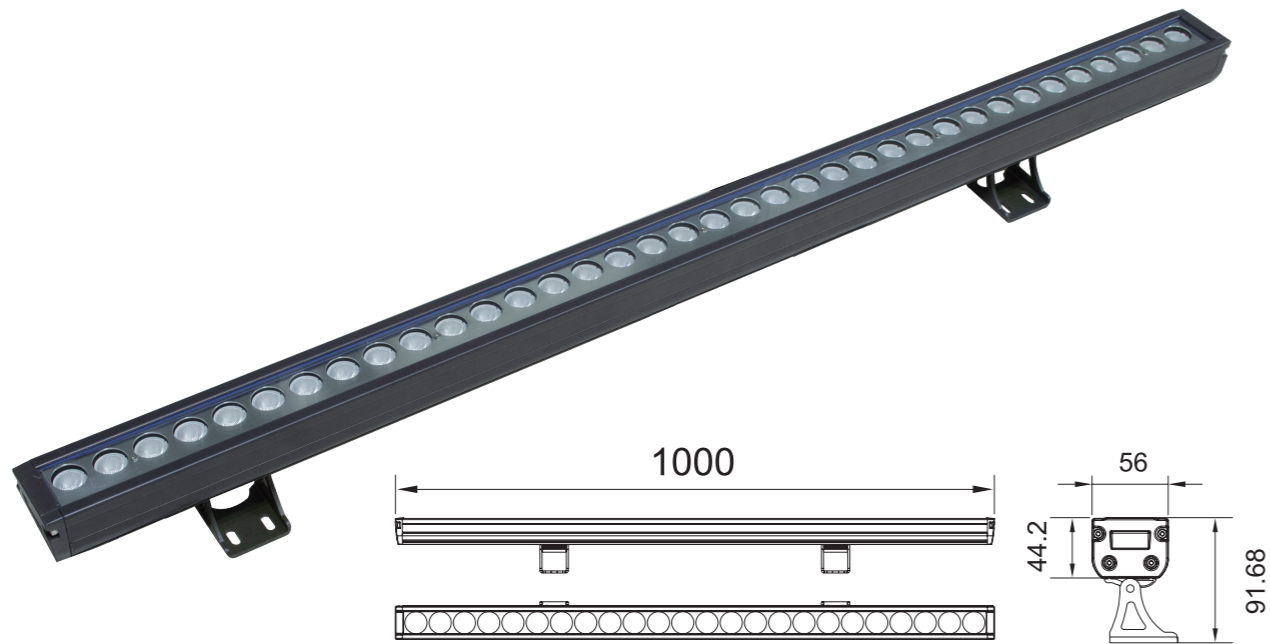

2 Years Warranty

Application Picture

Application Picture

CE RoHS COMPLIANT IP65 IK04

CE RoHS COMPLIANT IP65 IK04

General Data	
Item No.	LP-B001-48W/LP-B001-60W
Power	48 Watts / 60 Watts
LED type	24*2W / 36*1.7W Osram LED
Luminous flux	3360 lm / 4200 lm
CCT	3000K, 4000K, 6000K or RGB
CRI	80+
Beam angle	10°/15°/30°/45°/60°/90°/110°
Dimension	1000*56*43 mm (L x W x H)
Cut out	/
Net weight	2.95 kgs
Warranty	2 years
Certifications	CE, RoHS
Electrical Data	
Input voltage	DC24V
Insulation class	Class III
Cable	2 PCS rubber cable 20CM cables with waterproof connector
Driver	Low voltage constant current output ,excluding the transformer
Control	DMX512 or stand alone as options