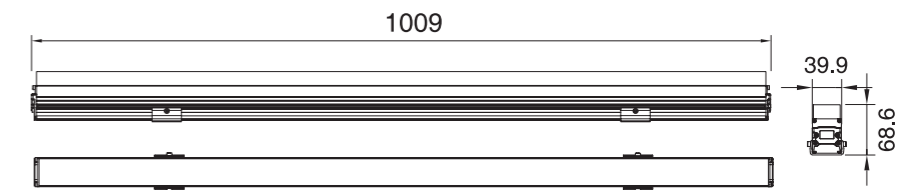

General Data	
Item No.	LP-LC002-24W
Power	24 Watts
LED type	96PCS SMD5050 LED
Luminous flux	1920 lm
CCT	3000K, 4000K, 6000K or RGB
CRI	80+
Beam angle	120°
Dimension	1000*40*68.6 mm (L x W x H)
Cut out	/
Net weight	2.09 kgs
Warranty	2 years
Certifications	CE, RoHS
Electrical Data	
Input voltage	DC24V
Insulation class	Class III
Cable	2 PCS rubber cable 20CM cables with waterproof connector
Driver	Low voltage constant current output ,excluding the transformer
Control	DMX512 or Stand alone

Construction Data	
IP rating	IP65 Waterproof
IK rating	IK04
Housing	Die-casting aluminium
Protection finishing	Powder coated painting in grey color
Trim	Aluminium with the milky white PMMA cover
Glass	Tempered Glass.T=4mm.
Loading capacity	220kgs
Cable Gland	PG7 IP67
Gasket	PMQ silicone gasket seal
Accessories	
Bracket	Aluminium bracket
Packaging	
Inner box size	1020*50*70 mm
Carton size	108*32*21cm (8PCS / carton)

2 Years Warranty