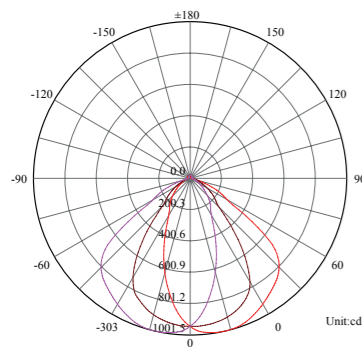

Photometric Data (3000K, 15°+60°) & Illumination Picture

Light Distribution Curve [Unit: cd]