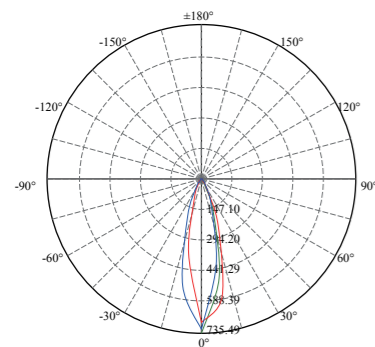

Photometric Data (RGB, 25°) & Illumination Picture

Light Distribution Curve [Unit: cd]

Lux distance Curve

Illuminance at a Distance			
Center Beam LUX	Beam Width		V
	V	H	
170.99 LUX	0.9m	1.0m	2m
42.75 LUX	1.9m	1.9m	4m
19.00 LUX	2.8m	2.9m	6m
10.69 LUX	3.8m	3.8m	8m
6.84 LUX	4.7m	4.8m	10m
4.75 LUX	5.6m	5.8m	12m

Vert.Spread:26.5 Horiz.Spread:27.0

CE RoHS COMPLIANT IP67 IK06