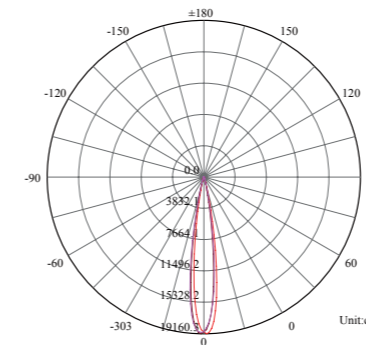

Photometric Data (3000K, 18°+14°) & Illumination Picture

Light Distribution Curve [Unit: cd]