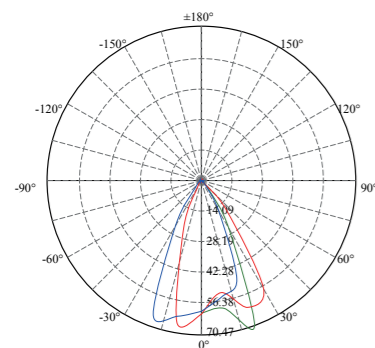

Photometric Data (3000K, 1x30°) & Illumination Picture

Light Distribution Curve [Unit: cd]

Lux distance Curve