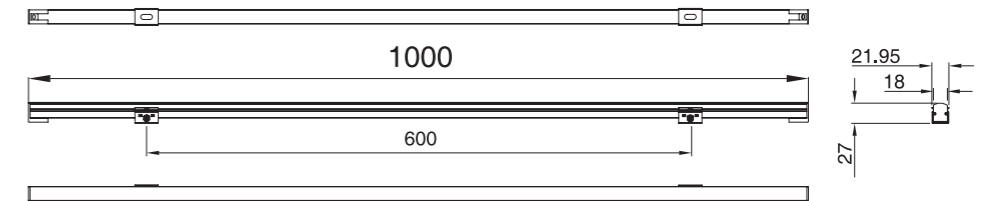

General Data	
Item No.	LP-LE001-12
Power	12 Watts
LED type	48PCS SMD5050 LED
Luminous flux	960 lm
CCT	3000K, 4000K, 6000K
CRI	80+
Beam angle	120°
Dimension	1000*18*20 mm (L x W x H)
Cut out	/
Net weight	0.34 kgs
Warranty	2 years
Certifications	CE, RoHS
Electrical Data	
Input voltage	DC24V
Insulation class	Class III
Cable	2 PCS rubber cable 20CM cables with waterproof connector
Driver	Low voltage constant current output ,excluding the transformer
Control	Stand alone

Construction Data	
IP rating	IP65 Waterproof
IK rating	IK04
Housing	Die-casting aluminium
Protection finishing	Powder coated painting in grey color
Trim	Aluminium with the milky white PMMA cover
Glass	/
Loading capacity	220kgs
Cable Gland	PG7 IP67
Gasket	PMQ silicone gasket seal
Accessories	
Bracket	Aluminium bracket
Packaging	
Inner box size	1020*50*70 mm
Carton size	107*30.5*27 cm (35PCS / carton)

2 Years Warranty