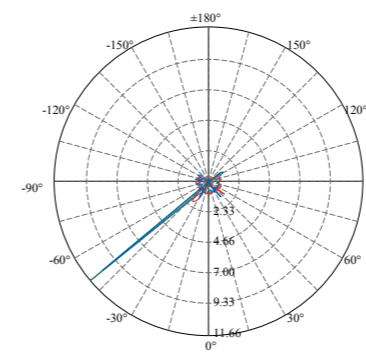

Photometric Data (3000K, 120°) & Illumination Picture

Light Distribution Curve [Unit: cd]