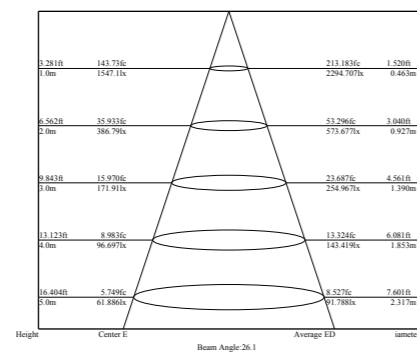

Passivated 3 Years Warranty

Photometric Data (3000K, 25°) & Illumination Picture

Light Distribution Curve [Unit: cd]

Lux distance Curve

Illumination Picture

Photometric Data (3000K, 25°) & Illumination Picture