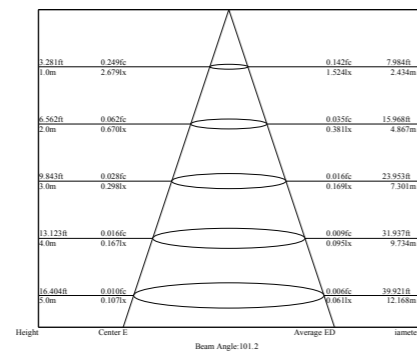

Lux distance Curve