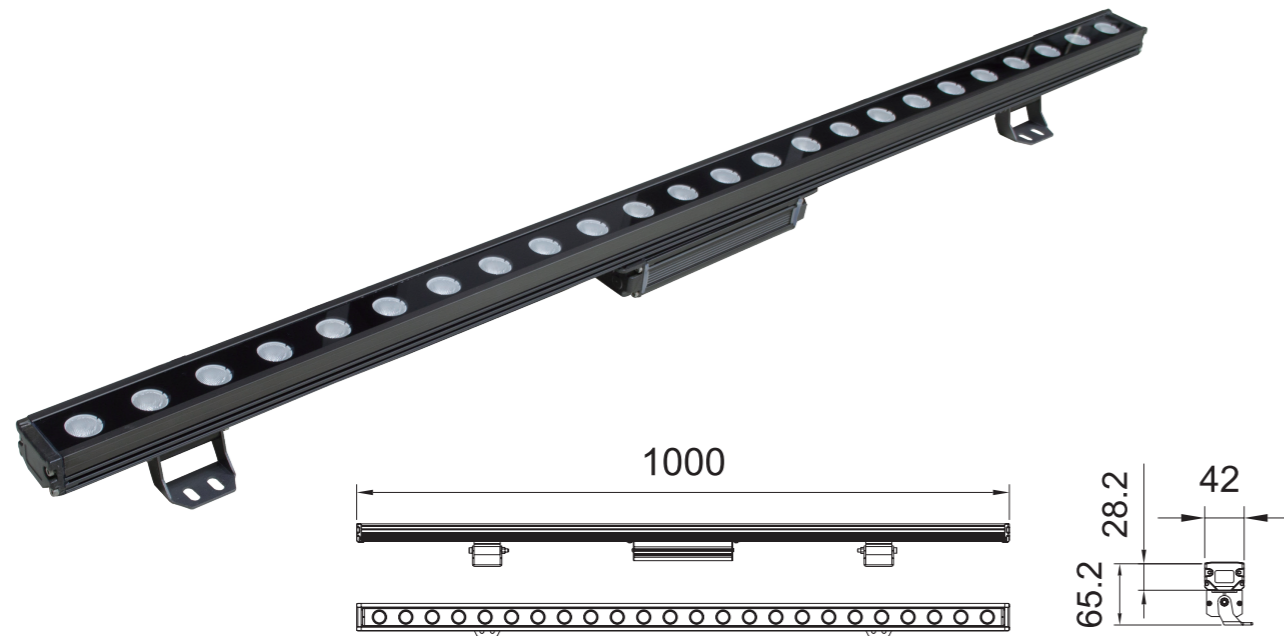

General Data	
Item No.	LP-A001-18W/LP-A001-24W/LP-A001-36W
Power	18 Watts / 24 Watts / 36 Watts
LED type	18 x 1W / 24 x 1W / 36x1W Osram LED
Luminous flux	1440 lm / 1920 lm / 2880 lm
CCT	3000K, 4000K, 6000K or RGB
CRI	80+
Beam angle	10°/15°/30°/45°/60°/90°/110°
Dimension	1000*42*65.2 mm (L x W x H)
Cut out	/
Net weight	1.72 kgs
Warranty	2 years
Certifications	CE, RoHS
Electrical Data	
Input voltage	DC24V
Insulation class	Class III
Cable	2 PCS rubber cable 20CM cables with waterproof connector
Driver	Low voltage constant current output ,excluding the transformer
Control	DMX512 or stand alone as options