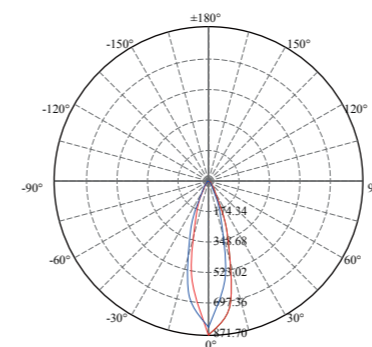

Vert. Spread: 30.4 Horiz. Spread: 28.4

Illumination Picture

CE RoHS COMPLIANT IP67 IK04

Photometric Data (3000K, 25°) & Illumination Picture

Light Distribution Curve [Unit: cd]

Lux distance Curve

Center Beam LUX	Beam Width	
V	V	H
2m	217.93 LUX	1.1m 1.1m
4m	54.48 LUX	2.2m 2.1m
6m	24.21 LUX	3.3m 3.2m
8m	13.62 LUX	4.5m 4.3m
10m	8.72 LUX	5.6m 5.3m
12m	6.05 LUX	6.7m 6.4m