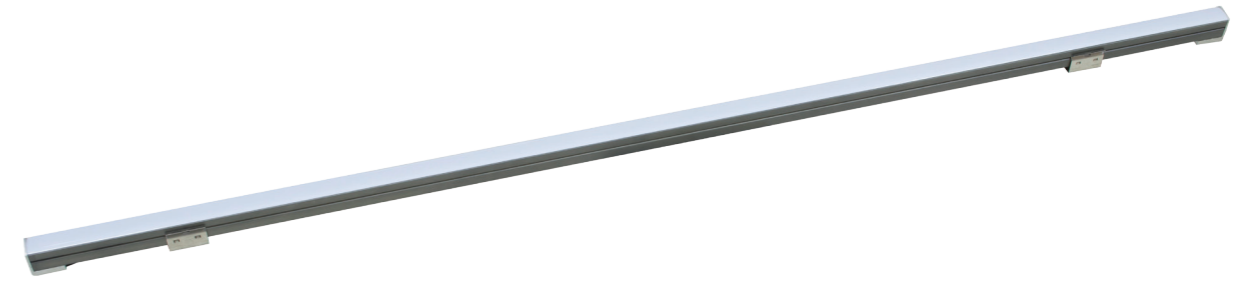

General Data	
Item No.	LP-LE001-12
Power	12 Watts
LED type	48PCS SMD5050 LED
Luminous flux	960 lm
CCT	3000K, 4000K, 6000K
CRI	80+
Beam angle	120°
Dimension	1000*18*20 mm (L x W x H)
Cut out	/
Net weight	0.34 kgs
Warranty	2 years
Certifications	CE, RoHS
Electrical Data	
Input voltage	DC24V
Insulation class	Class III
Cable	2 PCS rubber cable 20CM cables with waterproof connector
Driver	Low voltage constant current output ,excluding the transformer
Control	Stand alone

Construction Data	
IP rating	IP65 Waterproof
IK rating	IK04
Housing	Die-casting aluminium
Protection finishing	Powder coated painting in grey color
Trim	Aluminium with the milky white PMMA cover
Glass	/
Loading capacity	220kgs
Cable Gland	PG7 IP67
Gasket	PMQ silicone gasket seal
Accessories	
Bracket	Aluminium bracket
Packaging	
Inner box size	1020*50*70 mm
Carton size	107*30.5*27 cm (35PCS / carton)

2 Years Warranty