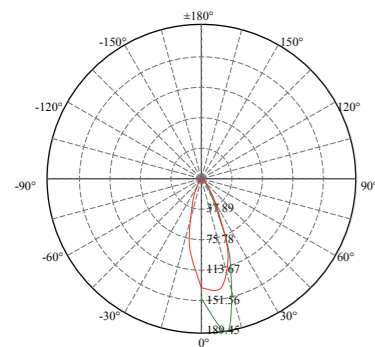

Photometric Data (3000K, 38°) & Illumination Picture

Light Distribution Curve [Unit: cd]

Lux distance Curve