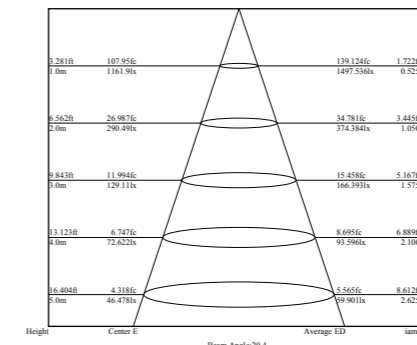

Lux distance Curve