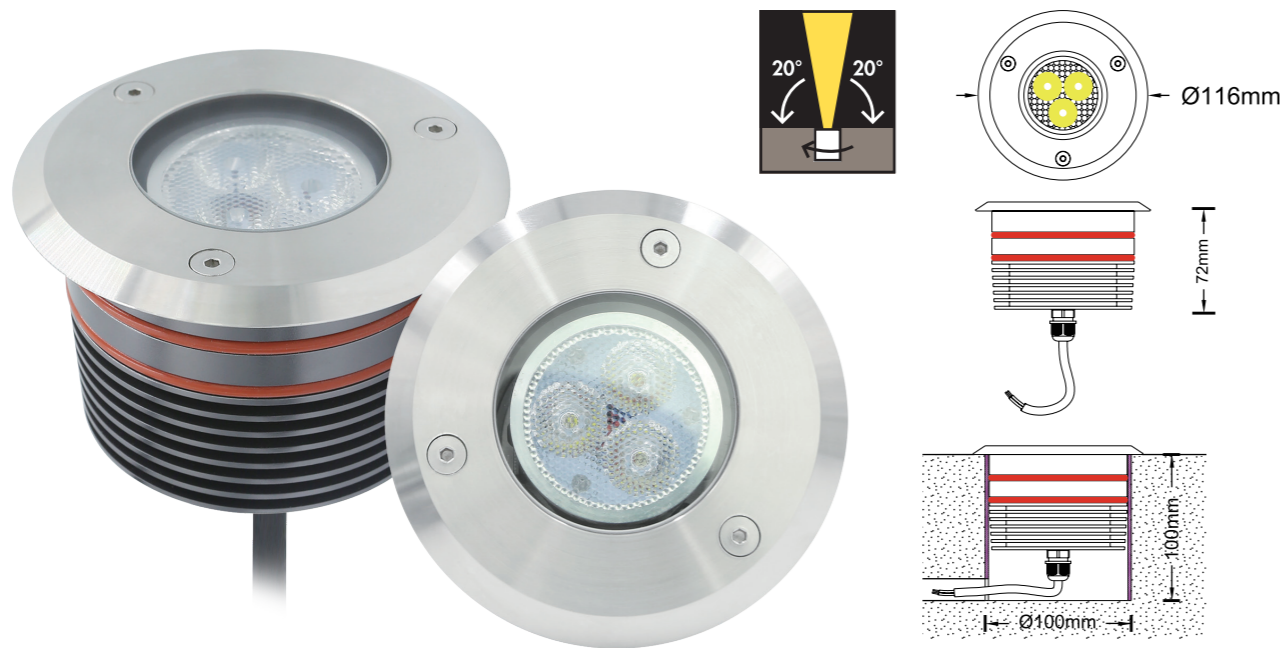

General Data	
Item No.	3004-RGBW
Power	12 Watts
LED type	3 PCS 4 watts 4in1 RGBW LED
Luminous flux	900 l m (ALL LEDS ON)
CCT	RGB+6000K CW or 3000K WW
CRI	70+
Beam angle	25°, 45° (Direction adjustable with 20° at max)
Dimension	116x72 (mm) Diameter x Height
Cut out	100 mm
Net weight	1.31 kgs
Warranty	3 years
Certifications	CE, RoHS
Electrical Data	
Input voltage	DC24V
Insulation class	Class III
Cable	1PC rubber cable 1.5M H05RN-F 5x0.75mm square
Driver	Low voltage constant current output ,excluding the transformer

Construction Data	
IP rating	IP67 Waterproof
IK rating	IK09
Housing	Solid Passivated (Anodizing) Aluminum CNC machined
Protection finishing	20~25µm thickness anodized film for housing .Dark grey
Trim	Stainless steel 316
Glass	Step tempered Glass.T=8mm.
Loading capacity	2000 kgs
Cable Gland	PG9 IP67
Gasket	O-ring PMQ silicone seal
Rotatable	Manual rotating bracket max 20°+20°
Accessories	
Mounting Sleeve	Solid Passivated (Anodizing) Aluminum CNC machined
Packaging	
Inner box size	121*121*112mm
Carton size	38*26*24 cm (12PCS / carton)

SSS 316 **Passivated** **3 Years Warranty**
Adjustable

General Data	
Item No.	1201-RGB-C
Power	12 Watts
LED type	4 PCS R,4 PCS B,4 PCS G CREE LED
Luminous flux	810 lm (ALL LEDS ON)
CCT	RGB
CRI	70+
Beam angle	20°, 40°, 60° (Direction adjustable with 20° at max)
Dimension	134x76 (mm) Diameter x Height
Cut out	120 mm
Net weight	1.85 kgs
Warranty	3 years
Certifications	CE, RoHS
Electrical Data	
Input voltage	DC24V
Insulation class	Class III
Cable	1PC rubber cable 1.5M H05RN-F 4x0.75mm square
Driver	Low voltage constant current output ,excluding the transformer

Construction Data	
IP rating	IP67 Waterproof
IK rating	IK09
Housing	Solid Passivated (Anodizing) Aluminum CNC machined
Protection finishing	20~25µm thickness anodized film for housing .Dark grey
Trim	Stainless steel 316
Glass	Step tempered Glass.T=10mm.
Loading capacity	2000 kgs
Cable Gland	PG9 IP67
Gasket	O-ring PMQ silicone seal
Rotatable	Manual rotating bracket max 20°+20°
Accessories	
Mounting Sleeve	Passivated (Anodizing) Aluminum CNC machined
Packaging	
Inner box size	140*140*117 mm
Carton size	43.5*29.5*25 cm (12PCS / carton)

SSS 316 **Passivated** **3 Years Warranty**
Adjustable