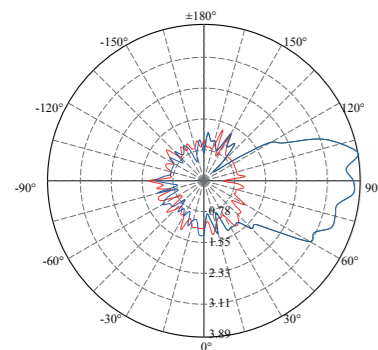

SSS 316 **Passivated** **3 Years Warranty**

General Data	
Item No.	LP10062
Power	3 Watts
LED type	1 PC 3W CREE XPE LED
Luminous flux	95~100 lm
CCT	2700K, 3000K, 4000K, 6000K , R/G/Y/B
CRI	80+
Beam angle	2x100°
Dimension	60x75 (mm) Diameter x Height
Cut out	40 mm
Net weight	0.341 kgs
Warranty	3 years
Certifications	CE, RoHS
Electrical Data	
Input voltage	DC12V~DC24V
Insulation class	Class III
Cable	1PC rubber cable 1.5M H05RN-F 2x0.75mm square
Driver	Low voltage constant current output, excluding the transformer

SSS 316 **Passivated** **3 Years Warranty**

Photometric Data (3000K, 1x100°) & Illumination Picture

Light Distribution Curve [Unit: cd]

Lux distance Curve

Distance (m)	Illuminance at a Distance	
	Center Beam LUX	Beam Width (V x H)
2m	0.30 LUX	9.6m x 1.4m
4m	0.07 LUX	19.3m x 2.8m
6m	0.03 LUX	28.9m x 4.2m
8m	0.02 LUX	38.6m x 5.6m
10m	0.01 LUX	48.2m x 6.9m
12m	0.01 LUX	57.8m x 8.3m

Vert.Spread:135.0 Horiz.Spread:38.3

Illumination Picture

CE RoHS IP67 IK10

Photometric Data (3000K, 2x100°) & Illumination Picture

Light Distribution Curve [Unit: cd]

Lux distance Curve

Distance (m)	Illuminance at a Distance	
	Center Beam LUX	Beam Width (V x H)
2m	0.34 LUX	2.8m x 0.0m
4m	0.08 LUX	5.6m x 0.0m
6m	0.04 LUX	8.4m x 0.0m
8m	0.02 LUX	11.2m x 0.0m
10m	0.01 LUX	14.0m x 0.0m
12m	0.01 LUX	16.8m x 0.0m