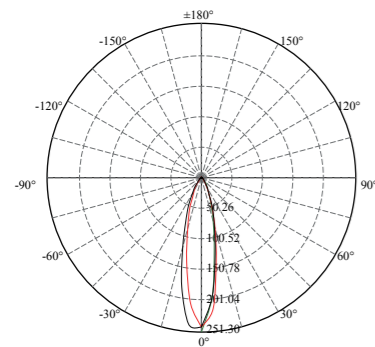

Passivated 3 Years Warranty

Photometric Data (RGB, 25°) & Illumination Picture

Light Distribution Curve [Unit: cd]

Lux distance Curve

Center Beam LUX	Beam Width	
	V	H
60.71 LUX	0.8m	0.9m
15.18 LUX	1.7m	1.8m
6.75 LUX	2.5m	2.7m
3.79 LUX	3.3m	3.6m
2.43 LUX	4.2m	4.5m
1.69 LUX	5.0m	5.4m