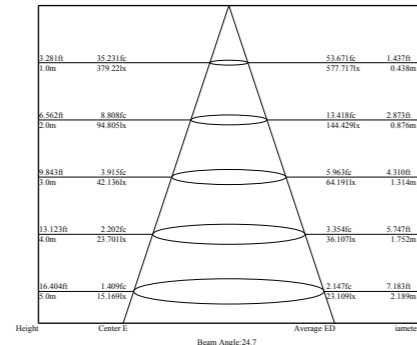

Lux distance Curve