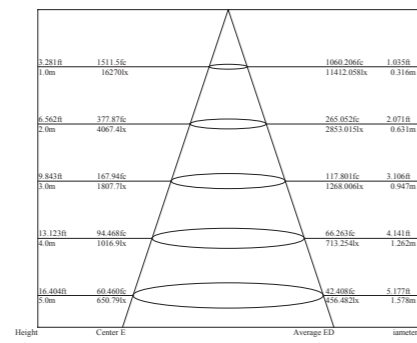

Lux distance Curve