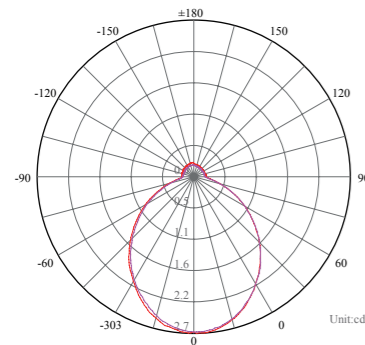

Photometric Data (3000K, 360°) & Illumination Picture

Light Distribution Curve [Unit: cd]