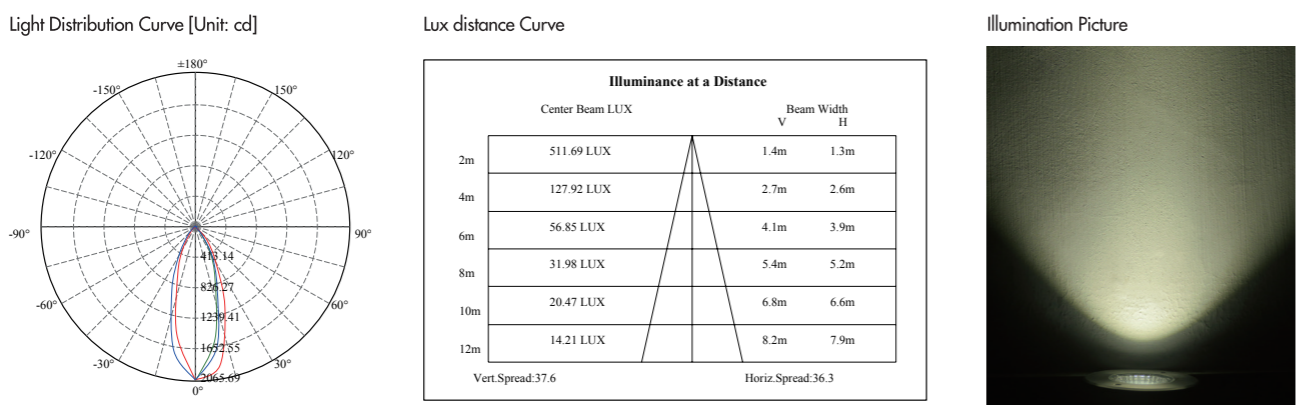

Photometric Data (3000K, 1x25°) & Illumination Picture