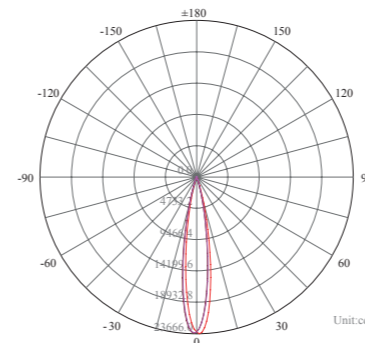

Photometric Data (3000K, 30°) & Illumination Picture

Light Distribution Curve [Unit: cd]