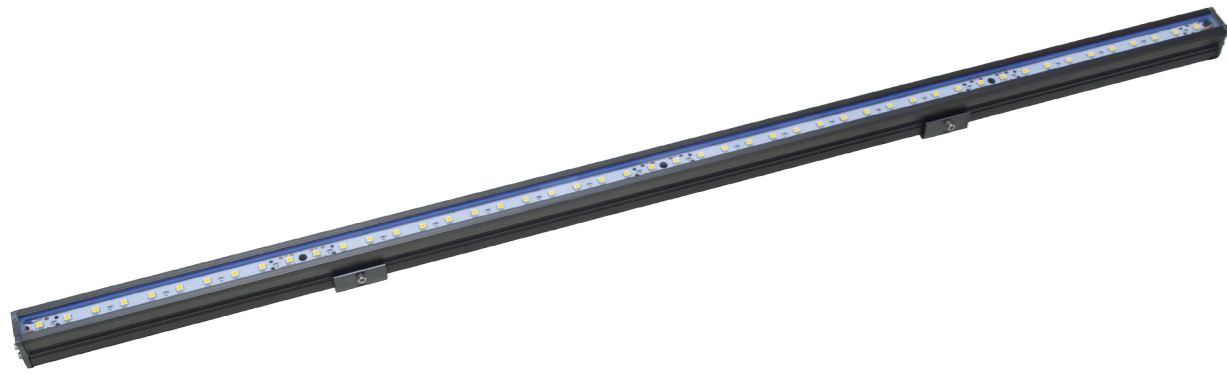

General Data	
Item No.	LP-LD001-12W
Power	12 Watts
LED type	48PCS SMD5050 LED
Luminous flux	1080 lm
CCT	3000K, 4000K, 6000K or RGB
CRI	80+
Beam angle	120°
Dimension	1000*30*30 mm (L x W x H)
Cut out	/
Net weight	0.34 kgs
Warranty	2 years
Certifications	CE, RoHS
Electrical Data	
Input voltage	DC24V
Insulation class	Class III
Cable	2 PCS rubber cable 20CM cables with waterproof connector
Driver	Low voltage constant current output ,excluding the transformer
Control	DMX512 or Stand alone

Construction Data	
IP rating	IP65 Waterproof
IK rating	IK04
Housing	Die-casting aluminium
Protection finishing	Powder coated painting in grey color
Trim	Die-casting aluminium
Glass	Tempered Glass.T=4mm.
Loading capacity	220kgs
Cable Gland	PG7 IP67
Gasket	PMQ silicone gasket seal
Accessories	
Bracket	Aluminium bracket
Packaging	
Inner box size	1020*50*70 mm
Carton size	107*30.5*27 cm (35PCS / carton)

2 Years Warranty