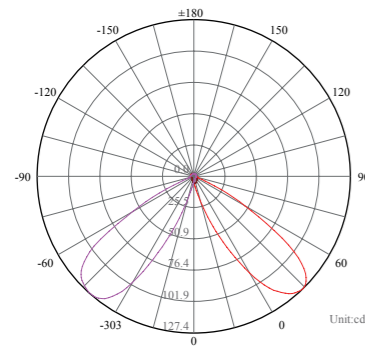

Photometric Data (3000K, 30°) & Illumination Picture

Light Distribution Curve [Unit: cd]