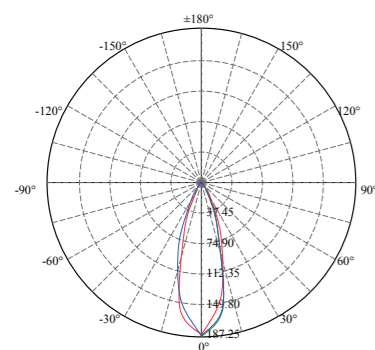

Photometric Data (3000K, 1x45°) & Illumination Picture

Light Distribution Curve [Unit: cd]

Lux distance Curve