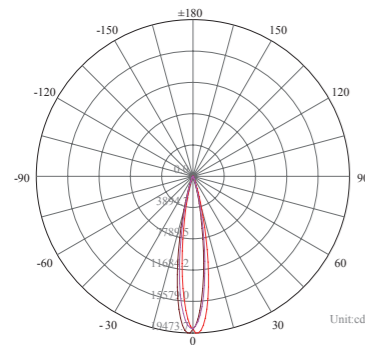

Photometric Data (3000K, 30°) & Illumination Picture

Light Distribution Curve [Unit: cd]