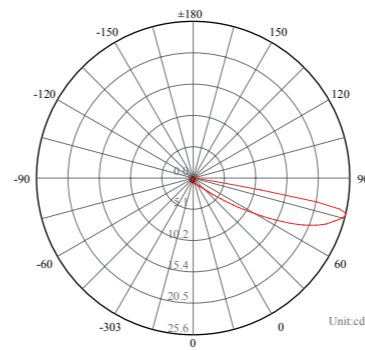

Photometric Data (3000K, 30°) & Illumination Picture

Light Distribution Curve [Unit: cd]