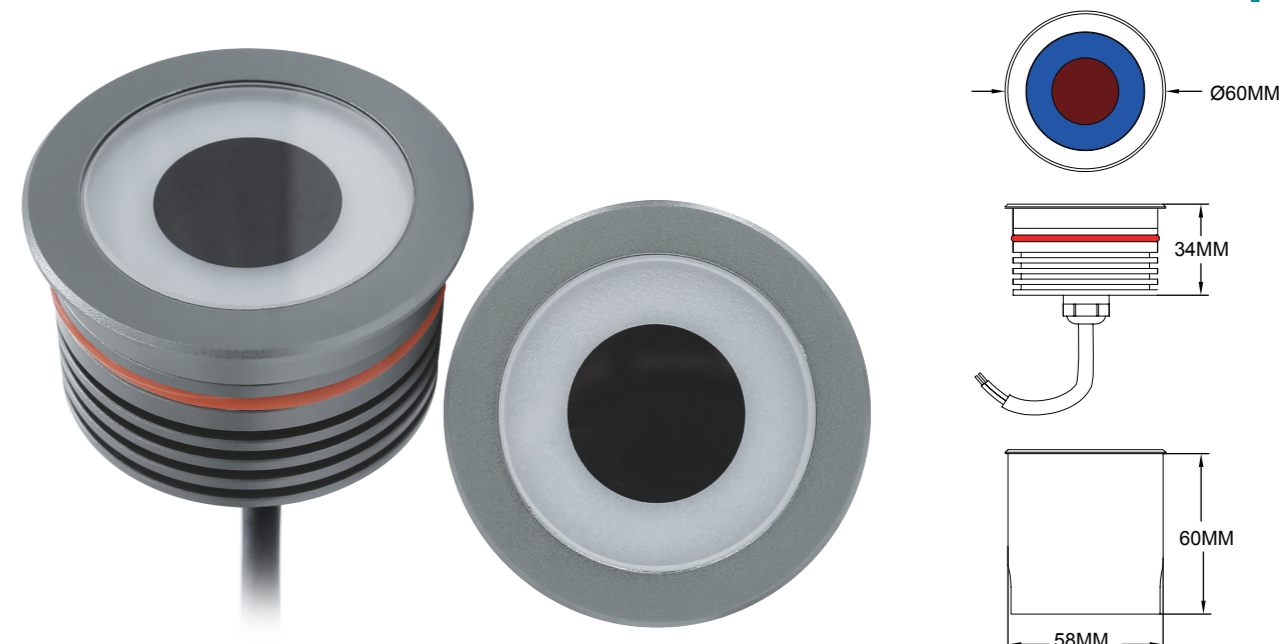

2018~2019

Exterior LED Lighting

Specialized in Exterior LED Lighting

INGROUND LIGHTS SERIES

Products Features

These products are designed with stainless steel 316 trim, Solid 6063 Aluminum housing CNC machined, with passivated (anodizing) anti-corrosion finishing for housing, optics PMMA lens with wonderful light output, tempered glass for high loading capacity, silicone gasket and cable gland for waterproof IP67 and high quality CREE LED, OSRAM LED, EPISTAR LED.

Light Distribution Curve [Unit: cd]

Lux distance Curve

Illumination Picture

CE RoHS COMPLIANT IP67 IK10

General Data	
Item No.	1006-4
Power	3 Watts
LED type	1 PC 3W CREE XPE LED
Luminous flux	95~100 lm
CCT	2700K, 3000K, 4000K, 6000K, R/G/Y/B
CRI	80+
Beam angle	4x80°
Dimension	60x75 (mm) Diameter x Height
Cut out	40 mm
Net weight	0.322 kgs
Warranty	3 years
Certifications	CE, RoHS
Electrical Data	
Input voltage	DC12V~DC24V
Insulation class	Class III
Cable	1PC rubber cable 1.5M H05RN-F 2x0.75mm square
Driver	Low voltage constant current output,excluding the transformer

Light Distribution Curve [Unit: cd]

Lux distance Curve

Illumination Picture

General Data	
Item No.	LPE001
Power	4 Watts
LED type	18 PCS 2835 SMD LED
Luminous flux	140~150 lm
CCT	2700K, 3000K, 4000K, 6000K, R/G/Y/B
CRI	80+
Beam angle	360°
Dimension	78x72 (mm) Diameter x Height
Cut out	54 mm
Net weight	0.42 kgs
Warranty	3 years
Certifications	CE, RoHS
Electrical Data	
Input voltage	DC24V
Insulation class	Class III
Cable	1PC rubber cable 1.5M H05RN-F 2x0.75mm square
Driver	Low voltage constant current output,excluding the transformer