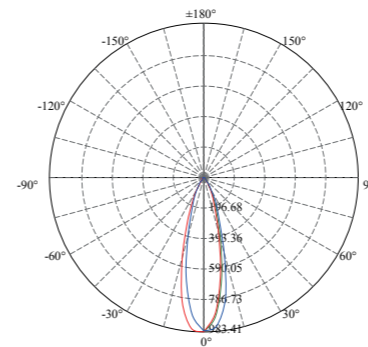

Vert.Spread:15.1 Horiz.Spread:15.4

Illumination Picture

Photometric Data (3000K, 25°) & Illumination Picture

Light Distribution Curve [Unit: cd]

Lux distance Curve

Center Beam LUX	Beam Width	
	V	H
245.09 LUX	1.0m	1.0m
61.27 LUX	2.0m	2.0m
27.23 LUX	3.1m	3.0m
15.32 LUX	4.1m	4.1m
9.80 LUX	5.1m	5.1m
6.81 LUX	6.1m	6.1m