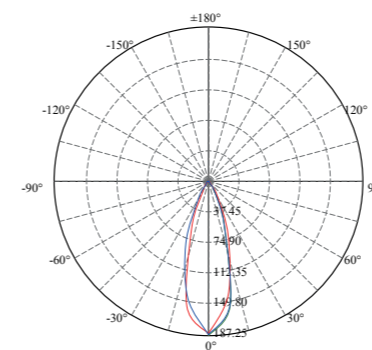

Light Distribution Curve [Unit: cd]

Lux distance Curve

Illumination Picture

General Data	
Item No.	LPE001
Power	4 Watts
LED type	18 PCS 2835 SMD LED
Luminous flux	140~150 lm
CCT	2700K, 3000K, 4000K, 6000K, R/G/Y/B
CRI	80+
Beam angle	360°
Dimension	78x72 (mm) Diameter x Height
Cut out	54 mm
Net weight	0.42 kgs
Warranty	3 years
Certifications	CE, RoHS
Electrical Data	
Input voltage	DC24V
Insulation class	Class III
Cable	1PC rubber cable 1.5M H05RN-F 2x0.75mm square
Driver	Low voltage constant current output,excluding the transformer

SSS 316 **Passivated** **3 Years Warranty**

Photometric Data (3000K, 1x45°) & Illumination Picture

Light Distribution Curve [Unit: cd]

Lux distance Curve

Center Beam LUX	Beam Width	
	V	H
46.14 LUX	1.2m	1.2m
11.53 LUX	2.4m	2.5m
5.13 LUX	3.6m	3.7m
2.88 LUX	4.8m	4.9m
1.85 LUX	6.0m	6.1m
1.28 LUX	7.2m	7.4m

Vert. Spread: 33.3 Horiz. Spread: 34.1

Illumination Picture

Photometric Data (3000K, 1x45°) & Illumination Picture

Light Distribution Curve [Unit: cd]

Lux distance Curve

Center Beam LUX	Beam Width	
	V	H
46.14 LUX	1.2m	1.2m
11.53 LUX	2.4m	2.5m
5.13 LUX	3.6m	3.7m
2.88 LUX	4.8m	4.9m
1.85 LUX	6.0m	6.1m
1.28 LUX	7.2m	7.4m