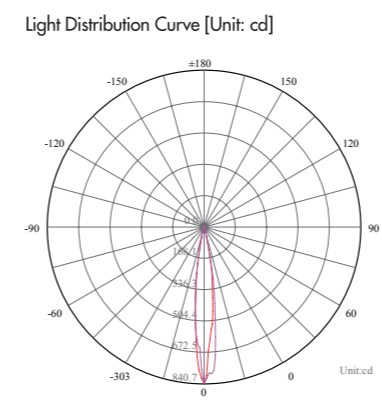

Light Distribution Curve [Unit: cd]

Lux distance Curve

Illumination Picture

CE RoHS COMPLIANT IP67 IK06

General Data	
Item No.	LPE003RGB
Power	3 Watts
LED type	6PCS 5050 3in1 RGB SMD LED
Luminous flux	90 lm (All LEDs on)
CCT	RGB
CRI	70+
Beam angle	120°
Dimension	60x49 (mm) Diameter x Height
Cut out	58 mm
Net weight	0.39 kgs
Warranty	3 years
Certifications	CE, RoHS
Electrical Data	
Input voltage	DC12V /DC24V
Insulation class	Class III
Cable	1PC rubber cable 1.5M H05RN-F 2x0.75mm square
Driver	Low voltage constant current output,excluding the transformer

Vert. Spread: 33.3 Horiz. Spread: 34.1

Illumination Picture

General Data	
Item No.	1003
Power	3 Watts
LED type	1 PC 3W CREE XPE LED
Luminous flux	110-130 lm
CCT	2700K, 3000K, 4000K, 6000K, R/G/Y/B
CRI	80+
Beam angle	25°, 40°, 60°
Dimension	Ø40x77 (mm) Diameter x length
Cut out	34 mm
Net weight	0.23 kgs
Warranty	3 years
Certifications	CE, RoHS
Electrical Data	
Input voltage	DC12V~DC24V
Insulation class	Class III
Cable	1PC rubber cable 1.5M H05RN-F 2x0.75mm square
Driver	Low voltage constant current output, excluding the transformer

SSS 316 **Passivated** **3 Years Warranty**

Photometric Data (3000K, 1x40°) & Illumination Picture

Lux distance Curve

Center Beam LUX	Beam Width	
	V	H
71.23 LUX	1.1m	1.0m
17.81 LUX	2.3m	2.1m
7.91 LUX	3.4m	3.1m
4.45 LUX	4.5m	4.2m
2.85 LUX	5.7m	5.2m
1.98 LUX	6.8m	6.3m

Vert.Spread:31.6 Horiz.Spread:29.4

Photometric Data (3000K, 1x10°) & Illumination Picture

Lux distance Curve

Height	Center I	Average I	Beam diameter
0.3m	78.101lx	119.010lx	0.711m
0.6m	940.67lx	1290.76lx	0.233m
1.2m	19.525lx	29.979lx	1.462m
2.4m	210.17lx	322.69lx	0.446m
4.8m	8.678lx	13.324lx	2.781m
9.6m	93.468lx	141.423lx	0.668m
19.2m	4.881lx	7.495lx	2.921m
38.4m	32.542lx	80.675lx	0.991m
76.8m	3.124lx	4.797lx	3.654m
153.6m	33.627lx	51.632lx	1.114m