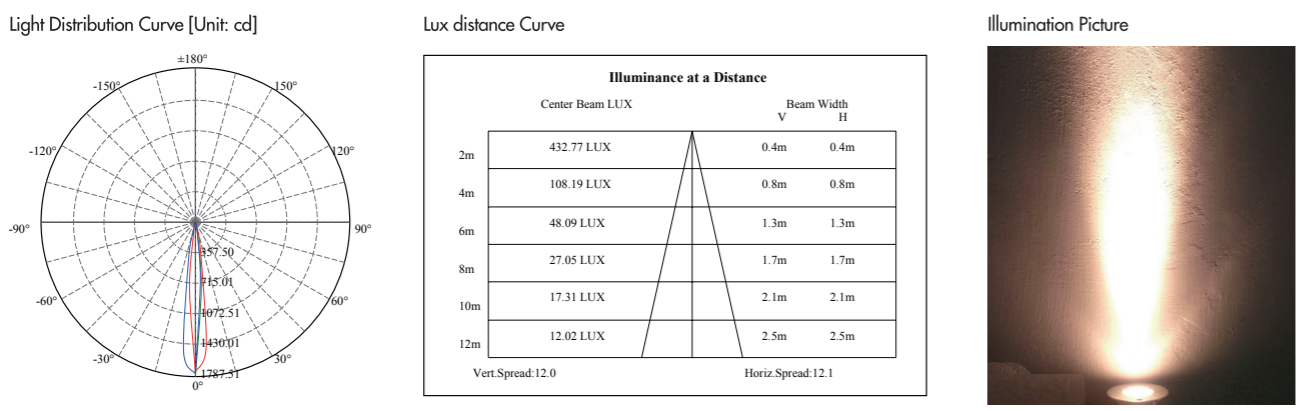

Photometric Data (3000K, 1x30°) & Illumination Picture