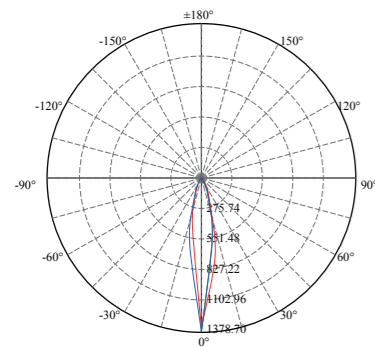

Photometric Data (3000K, 25°) & Illumination Picture

Light Distribution Curve [Unit: cd]

Lux distance Curve