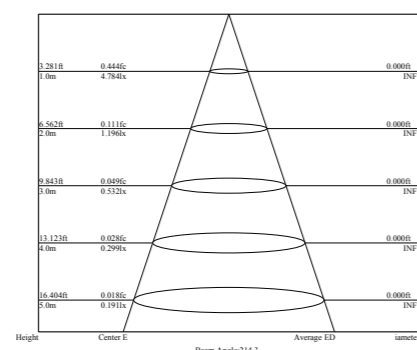

Light Distribution Curve [Unit: cd]

Lux distance Curve

Illumination Picture

CE RoHS COMPLIANT IP67 IK10

General Data	
Item No.	1006-4
Power	3 Watts
LED type	1 PC 3W CREE XPE LED
Luminous flux	95~100 lm
CCT	2700K, 3000K, 4000K, 6000K, R/G/Y/B
CRI	80+
Beam angle	4x80°
Dimension	60x75 (mm) Diameter x Height
Cut out	40 mm
Net weight	0.322 kgs
Warranty	3 years
Certifications	CE, RoHS
Electrical Data	
Input voltage	DC12V~DC24V
Insulation class	Class III
Cable	1PC rubber cable 1.5M H05RN-F 2x0.75mm square
Driver	Low voltage constant current output,excluding the transformer

Light Distribution Curve [Unit: cd]

Lux distance Curve

Illumination Picture

General Data	
Item No.	D002
Power	8 Watts
LED type	4 PCS 2W CREE XPE LED
Luminous flux	160~170 lm
CCT	2700K, 3000K, 4000K, 6000K, R/G/Y/B
CRI	80+
Beam angle	2x80°
Dimension	100x86 (mm) Diameter x Height
Cut out	89 mm
Net weight	1.397 kgs
Warranty	3 years
Certifications	CE, RoHS
Electrical Data	
Input voltage	DC24V
Insulation class	Class III
Cable	1PC rubber cable 1.5M H05RN-F 2x0.75mm square
Driver	Low voltage constant current output, excluding the transformer

SSS 316 **Passivated** **3 Years Warranty**

Photometric Data (3000K, 2x80°) & Illumination Picture

Light Distribution Curve [Unit: cd]

Lux distance Curve

Illumination Picture

Photometric Data (3000K, 4x80°) & Illumination Picture

Light Distribution Curve [Unit: cd]

Lux distance Curve

Illumination Picture

General Data	
Item No.	LPE001
Power	4 Watts
LED type	18 PCS 2835 SMD LED
Luminous flux	140~150 lm
CCT	2700K, 3000K, 4000K, 6000K, R/G/Y/B
CRI	80+
Beam angle	360°
Dimension	78x72 (mm) Diameter x Height
Cut out	54 mm
Net weight	0.42 kgs
Warranty	3 years
Certifications	CE, RoHS
Electrical Data	
Input voltage	DC24V
Insulation class	Class III
Cable	1PC rubber cable 1.5M H05RN-F 2x0.75mm square
Driver	Low voltage constant current output,excluding the transformer