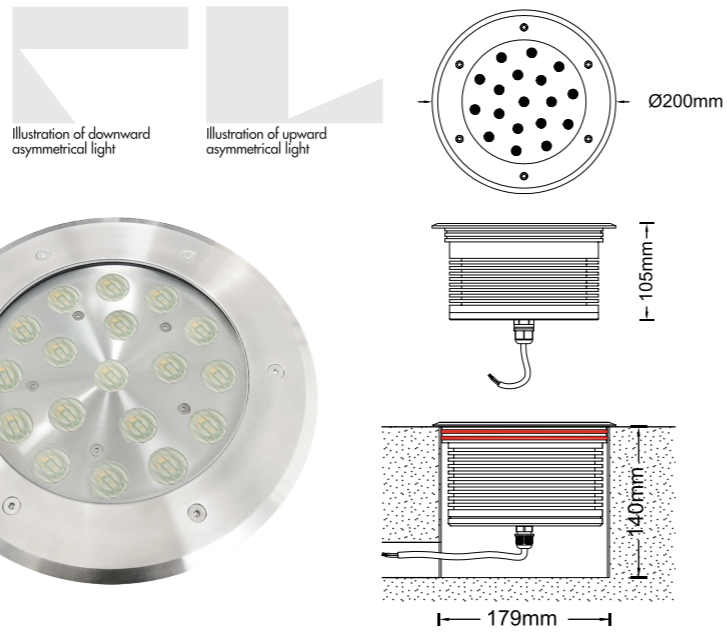

SSS 316 **Passivated** **3 Years Warranty**

Asymmetric Reflector!

Photometric Data (3000K, 15°+60°) & Illumination Picture

Light Distribution Curve [Unit: cd]

Lux distance Curve

Illumination Picture

CE **RoHS COMPLIANT** **IP67** **IK09**

General Data	
Item No.	1801-A
Power	30 Watts
LED type	18 PCS CREE XPE LED
Luminous flux	1750~1850 lm
CCT	2700K, 3000K, 4000K, 6000K, R/G/Y/B
CRI	80+
Beam angle	asymmetric lens with 18°+14°, 18°+24°, 18°+36° beam, 18°+60° (tilt +pan)
Dimension	200 x 105 (mm) Diameter x Height
Cut out	179 mm
Net weight	4.410 kgs
Warranty	3 years
Certifications	CE, RoHS
Electrical Data	
Input voltage	AC95~265V
Insulation class	Class I
Cable	1PC rubber cable 1.5M H05RN-F 3x0.75mm square
Driver	Built-in high voltage constant current driver with transformer