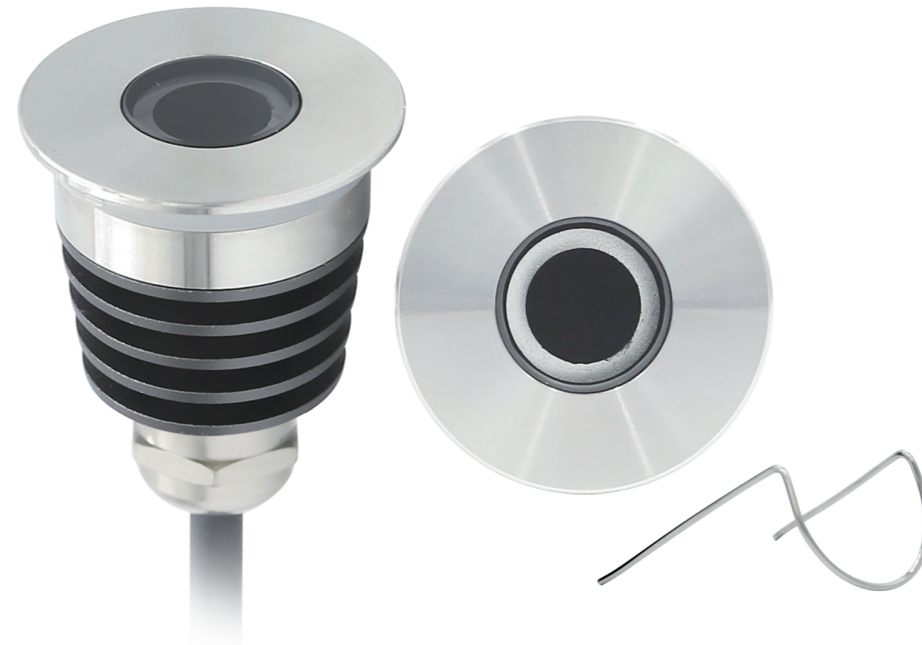

General Data	
Item No.	1002
Power	3 Watts
LED type	1 PC 3W CREE XPE LED
Luminous flux	95~100 lm
CCT	2700K, 3000K, 4000K, 6000K, R/G/Y/B
CRI	80+
Beam angle	120°
Dimension	40x53 (mm) Diameter x Height
Cut out	38 mm
Net weight	0.209 kgs
Warranty	3 years
Certifications	CE, RoHS
Electrical Data	
Input voltage	DC12V~DC24V
Insulation class	Class III
Cable	1PC rubber cable 1.5M H05RN-F 2x0.75mm square
Driver	Low voltage constant current output,excluding the transformer

Construction Data	
IP rating	IP67 Waterproof
IK rating	IK06
Housing	Solid Passivated (Anodizing) Aluminum CNC machined
Protection finishing	20~25µm thickness anodized film for housing. Dark grey
Trim	Stainless steel 316
Glass	Step tempered Glass.T=4mm.
Loading capacity	320kgs
Cable Gland	PG7 IP67
Gasket	O-ring PMQ silicone seal
Accessories	
Mounting Sleeve	Passivated (Anodizing) Aluminum CNC machined.Dark grey
Clip	With Aluminium spring that's for deck lights or ceiling lights application
Packaging	
Inner box size	110*85*60 mm
Carton size	44*24*32 cm (50PCS / carton)

SSS 316 **Passivated** **3 Years Warranty**