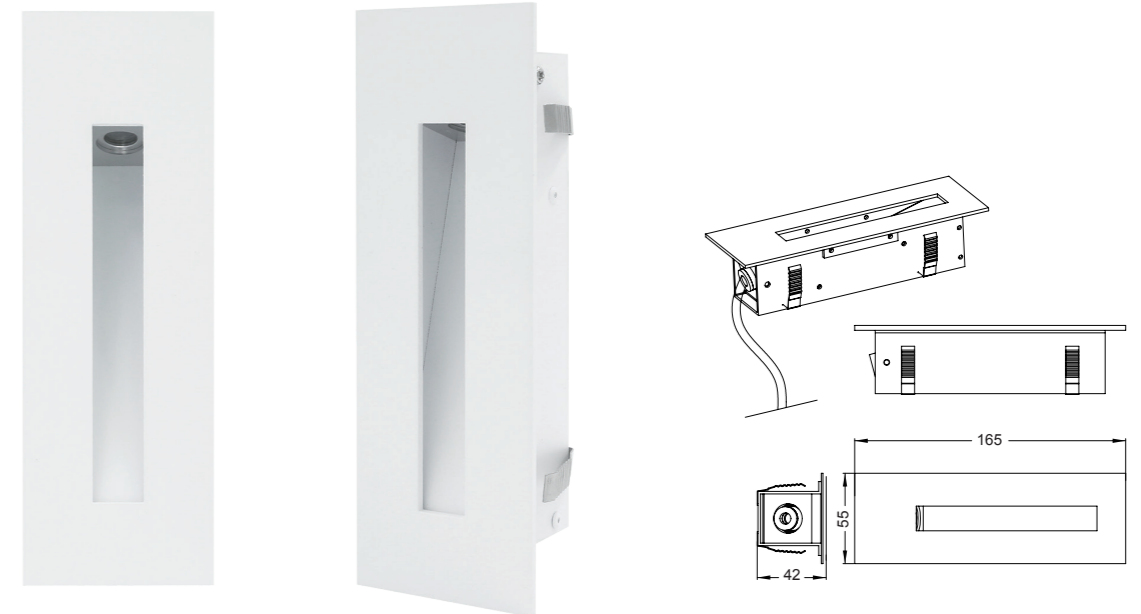

General Data	
Item No.	-007 PW
Power	3 Watts
LED type	1 PC CREE XPE LED
Luminous flux	110~130 lm
CCT	2700K, 3000K, 4000K, 6000K
CRI	80+
Beam angle	30°
Dimension	165 x 55 x 42 (mm) Diameter x Width x Height
Cut out	147 x 40 x 45 mm (Length x Width x Height)
Net weight	0.365 kgs
Warranty	3 years
Certifications	CE, RoHS
Electrical Data	
Input voltage	DC12V / DC24V
Insulation class	Class III
Cable	1 x cable 0.3 M H05RN-F 2x0.5mm square to open wires
Driver	Low voltage constant current output ,excluding the transformer (With separately driver for options)

Construction Data	
IP rating	IP67 Waterproof
IK rating	IK06
Housing	Powder coated painting in white color Aluminium
Protection finishing	Powder coated painting in white color
Trim	Powder coated painting in white color Aluminium
Glass	Tempered glass
Loading capacity	320 kgs
Cable Gland	IP67
Gasket	O-ring PMQ silicone seal
Accessories	
Mounting Sleeve	/
Packaging	
Inner box size	185*70*70 mm
Carton size	39.5*37.5*16.5 cm (10 PCS items each carton)

3 Years Warranty
Replaceable LED module !