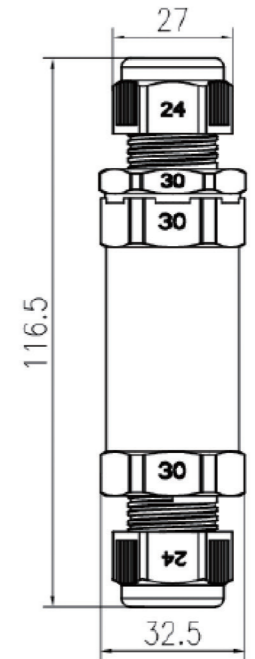

General Data	
Item No.	3P-001/5P-001
For cable	Min. 2 or 3x0.75mm ² ,Max. 2 or 3x2.5mm ² (For 3 pins)/
For cable	Min. 4 or 5 x0.75mm ² ,Max. 4 or 5x2.5mm ² (For 5 pins)
diameter	OD Ø5mm at Min ; OD Ø12mm at Max.
Terminal block	3 poles or 5 poles as options . Screws fixing
Dimension	116.5 x 32.5 mm (Length x Diameter)
Net weight	0.03 kgs
Warranty	5 years
Electrical Data	
Voltage range	450v @ max. It's usually for both of DC12V~DC24V or AC100~240V. single color or RGB or RGBW lighting fixture