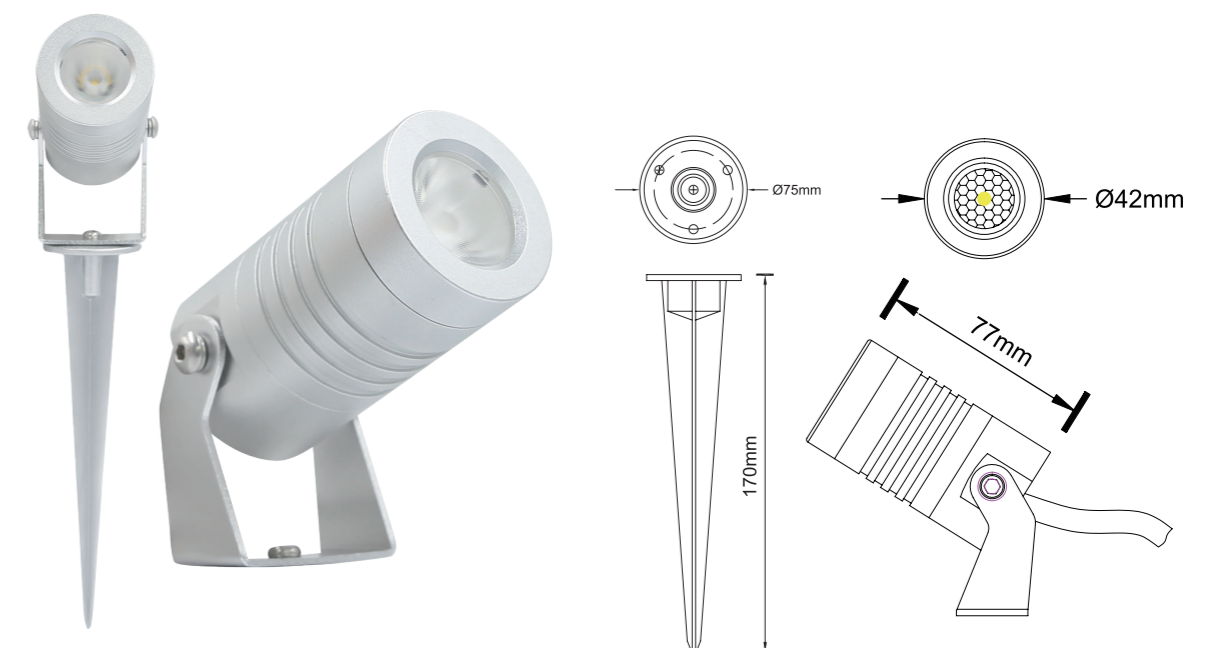

General Data	
Item No.	1010A
Power	3 Watts
LED type	1 PC 3W CREE XPE LED
Luminous flux	110~130 lm
CCT	2700K, 3000K, 4000K, 6000K
CRI	80+
Beam angle	20°, 30°, 40°, 60°
Dimension	42 x 77 (mm) Diameter x Height
Cut out	/
Net weight	0.29 kgs
Warranty	3 years
Certifications	CE, RoHS
Electrical Data	
Input voltage	AC95-265V
Insulation class	Class I
Cable	1PC rubber cable 1.5M H05RN-F 3x0.75mm square
Driver	Built-in high voltage constant current driver with transformer

Construction Data	
IP rating	IP67 Waterproof
IK rating	IK04
Housing	Solid Passivated (Anodizing) Aluminum CNC machined
Protection finishing	20~25µm thickness anodized film for housing .Silver color standard, dark grey color as options.
Trim	Passivated (Anodizing) Aluminum
Glass	Step tempered Glass.T=3mm.
Loading capacity	220 kgs
Cable Gland	PG7 IP67
Gasket	O-ring PMQ silicone seal
Accessories	
Spike	With Aluminium spike as spike spot lights (Standard)
Round base	With SS304 round base for wall mounting (optional)
Packaging	
Inner box size	116*95*48 mm
Carton size	49*25*16 cm (30 PCS / carton)

Passivated 3 Years Warranty