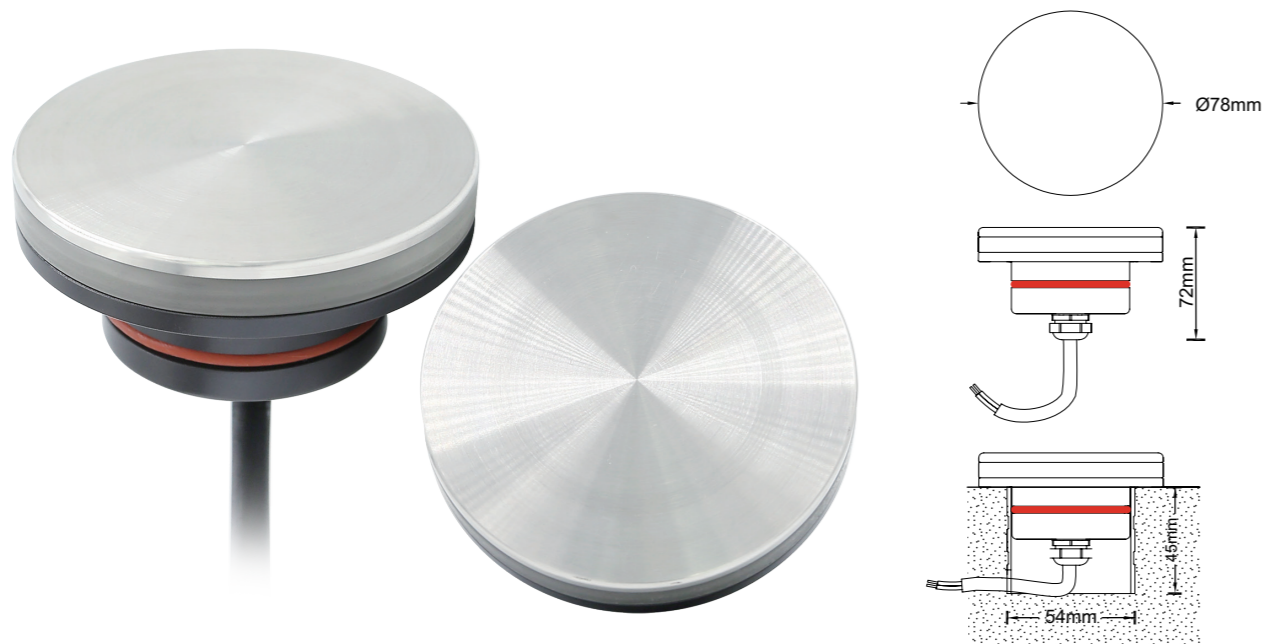

2018~2019

Exterior LED Lighting

Specialized in Exterior LED Lighting

INGROUND LIGHTS SERIES

Products Features

These products are designed with stainless steel 316 trim, Solid 6063 Aluminum housing CNC machined, with passivated (anodizing) anti-corrosion finishing for housing, optics PMMA lens with wonderful light output, tempered glass for high loading capacity, silicone gasket and cable gland for waterproof IP67 and high quality CREE LED, OSRAM LED, EPISTAR LED.

Light Distribution Curve [Unit: cd]

Lux distance Curve

Illumination Picture

CE RoHS COMPLIANT IP67 IK10

General Data	
Item No.	1006-4
Power	3 Watts
LED type	1 PC 3W CREE XPE LED
Luminous flux	95~100 lm
CCT	2700K, 3000K, 4000K, 6000K, R/G/Y/B
CRI	80+
Beam angle	4x80°
Dimension	60x75 (mm) Diameter x Height
Cut out	40 mm
Net weight	0.322 kgs
Warranty	3 years
Certifications	CE, RoHS
Electrical Data	
Input voltage	DC12V~DC24V
Insulation class	Class III
Cable	1PC rubber cable 1.5M H05RN-F 2x0.75mm square
Driver	Low voltage constant current output,excluding the transformer

Light Distribution Curve [Unit: cd]

Lux distance Curve

Illumination Picture

General Data	
Item No.	LPE001
Power	4 Watts
LED type	18 PCS 2835 SMD LED
Luminous flux	140~150 lm
CCT	2700K, 3000K, 4000K, 6000K, R/G/Y/B
CRI	80+
Beam angle	360°
Dimension	78x72 (mm) Diameter x Height
Cut out	54 mm
Net weight	0.42 kgs
Warranty	3 years
Certifications	CE, RoHS
Electrical Data	
Input voltage	DC24V
Insulation class	Class III
Cable	1PC rubber cable 1.5M H05RN-F 2x0.75mm square
Driver	Low voltage constant current output,excluding the transformer