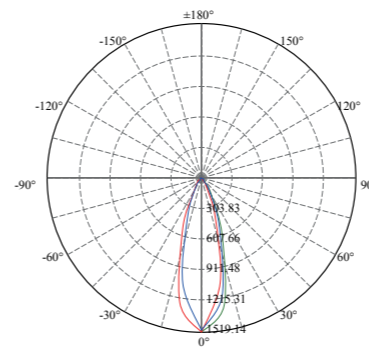

Photometric Data (3000K,40°) & Illumination Picture

Light Distribution Curve [Unit: cd]

Lux distance Curve