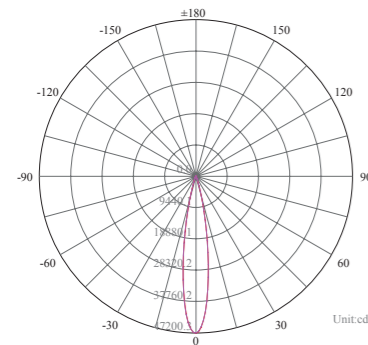

Photometric Data (3000K, 30°) & Illumination Picture

Light Distribution Curve [Unit: cd]