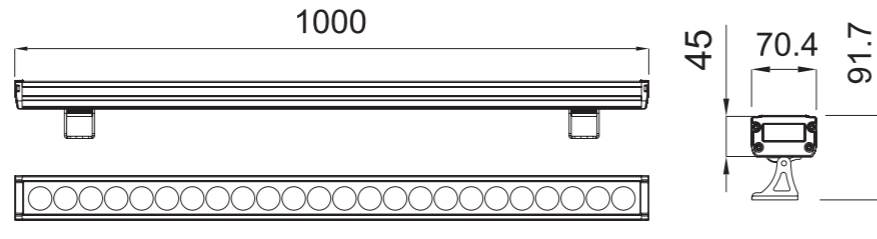

General Data	
Item No.	LP-C001-72W/LP-C001-96W
Power	72 Watts / 96 Watts
LED type	36*2W / 48*2W Osram LED
Luminous flux	5040 lm / 6720 lm
CCT	3000K, 4000K, 6000K or RGB
CRI	80+
Beam angle	10°/15°/30°/45°/60°/90°/110°
Dimension	1000*70*44 mm (L x W x H)
Cut out	/
Net weight	3.28 kgs
Warranty	2 years
Certifications	CE, RoHS
Electrical Data	
Input voltage	DC24V
Insulation class	Class III
Cable	2 PCS rubber cable 20CM cables with waterproof connector
Driver	Low voltage constant current output ,excluding the transformer
Control	DMX512 or stand alone as options

Construction Data	
IP rating	IP65 Waterproof
IK rating	IK04
Housing	Die-casting aluminium
Protection finishing	Powder coated painting in grey color
Trim	Die-casting aluminium
Glass	Tempered Glass.T=4mm.
Loading capacity	220kgs
Cable Gland	PG7 IP67
Gasket	PMQ silicone gasket seal
Accessories	
Bracket	Aluminium bracket
Packaging	
Inner box size	1030*75*55 mm
Carton size	107*23*23.5 cm (4PCS / carton)

2 Years Warranty