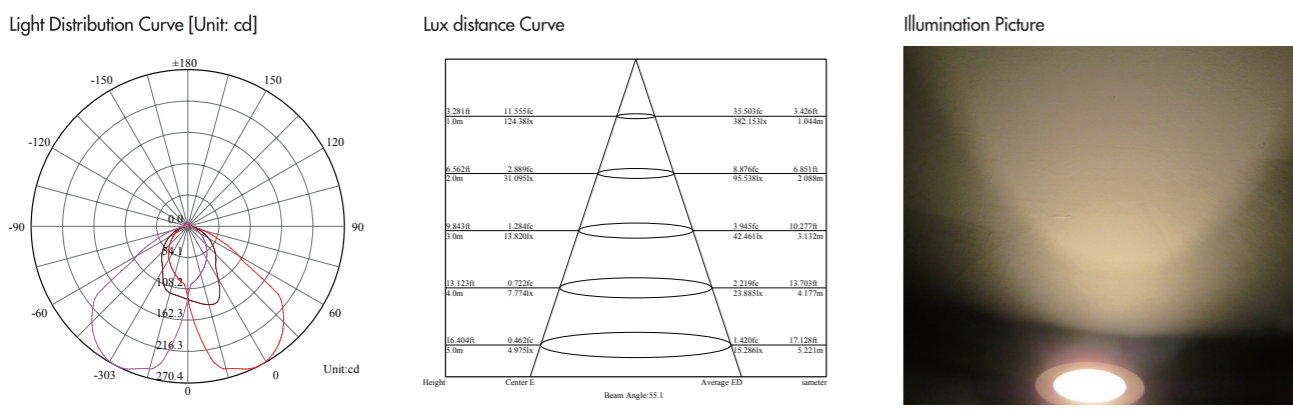

Photometric Data (3000K,45°+45°) & Illumination Picture

CE **RoHS COMPLIANT** **IP67** **IK08**