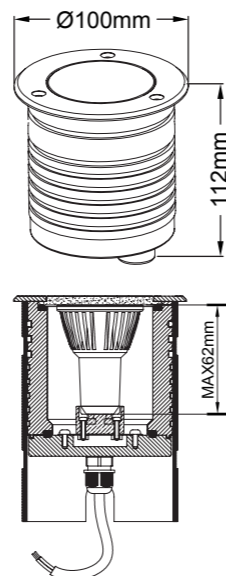

Vert. Spread: 31.6 Horiz. Spread: 31.0

Illumination Picture

CE **RoHS COMPLIANT** **IP67** **IK09**

General Data	
Item No.	GU10
Power	/ (For fitting GU10 lamp with 62 mm height at max)
LED type	Without lamp as standard ,(with lamp as options)
Luminous flux	/
CCT	/
CRI	/
Beam angle	/
Dimension	Ø100x112 (mm) Diameter x Height
Cut out	88 mm
Net weight	1.010 kgs
Warranty	3 years
Certifications	CE, RoHS
Electrical Data	
Input voltage	AC100~245V
Insulation class	Class I
Cable	1PC rubber cable 1M H05RN-F 3x0.75mm square
Driver	/