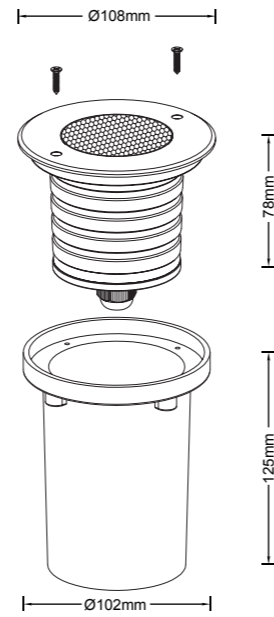

General Data	
Item No.	3003
Power	9 Watts
LED type	3 PCS 3W LG LED
Luminous flux	520~550 lm
CCT	2700K, 3000K, 4000K, 6000K, R/G/Y/B
CRI	80+
Beam angle	25°, 45°
Dimension	108x78 (mm) Diameter x Height
Cut out	102 mm
Net weight	0.954kgs
Warranty	3 years
Certifications	CE, RoHS
Electrical Data	
Input voltage	AC100-240V
Insulation class	Class I
Cable	1PC rubber cable 1.5M H05RN-F 3x0.75mm square
Driver	Built-in high voltage constant current driver with transformer