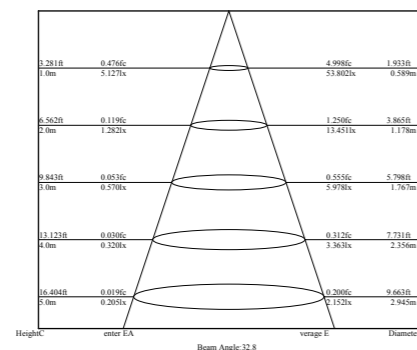

Lux distance Curve