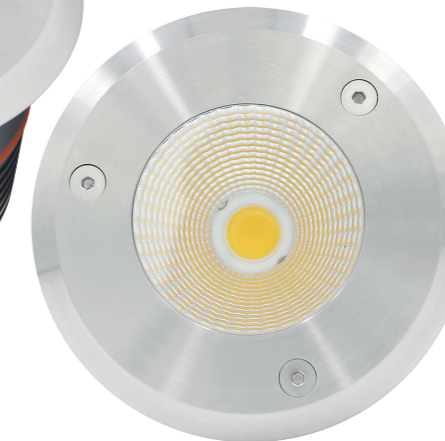

General Data	
Item No.	9W-COB
Power	9 Watts
LED type	1 PC 9W COB LED
Luminous flux	700-750 lm
CCT	2700K, 3000K, 4000K, 6000K
CRI	80+
Beam angle	25°, 40°, 60°
Dimension	Ø78x60 (mm) Diameter x length
Cut out	66 mm
Net weight	0.538 kgs
Warranty	3 years
Certifications	CE, RoHS
Electrical Data	
Input voltage	DC24V as standard, (AC100~245V as options)
Insulation class	Class III
Cable	1PC rubber cable 1.5M H05RN-F 2x0.75mm square
Driver	Low voltage constant current output, excluding the transformer

Construction Data	
IP rating	IP67 Waterproof
IK rating	IK08
Housing	Solid Passivated (Anodizing) Aluminum CNC machined
Protection finishing	20~25µm thickness anodized film for housing .Dark grey
Trim	Stainless steel 316
Glass	Step tempered Glass.T=8mm.
Loading capacity	2000 kgs
Cable Gland	PG7 IP67
Gasket	O-ring PMQ silicone seal
Accessories	
Mounting Sleeve	Passivated (Anodizing) Aluminum CNC machined .Dark grey
Packaging	
Inner box size	85*85*110 mm
Carton size	45*36*13.5 cm (20PCS / carton)

SSS 316 **Passivated** **3 Years Warranty**

General Data	
Item No.	12W-COB
Power	12 Watts
LED type	1 PC 12W COB LED
Luminous flux	950-1000 lm
CCT	2700K, 3000K, 4000K, 6000K
CRI	80+
Beam angle	20°, 30°, 38°, 60°
Dimension	Ø116x72 (mm) Diameter x length
Cut out	100 mm
Net weight	1.33 kgs
Warranty	3 years
Certifications	CE, RoHS
Electrical Data	
Input voltage	DC24V
Insulation class	Class III
Cable	1PC rubber cable 1.5M H05RN-F 2x0.75mm square
Driver	Low voltage constant current output, excluding the transformer

Construction Data	
IP rating	IP67 Waterproof
IK rating	IK09
Housing	Solid Passivated (Anodizing) Aluminum CNC machined
Protection finishing	20~25µm thickness anodized film for housing .Dark grey
Trim	Stainless steel 316
Glass	Step tempered Glass.T=8mm.
Loading capacity	2000 kgs
Cable Gland	PG7 IP67
Gasket	O-ring PMQ silicone seal
Accessories	
Mounting Sleeve	Passivated (Anodizing) Aluminum CNC machined
Packaging	
Inner box size	121*121*112 mm
Carton size	62*26*12.5 cm (10 PCS/Carton)

SSS 316 **Passivated** **3 Years Warranty**