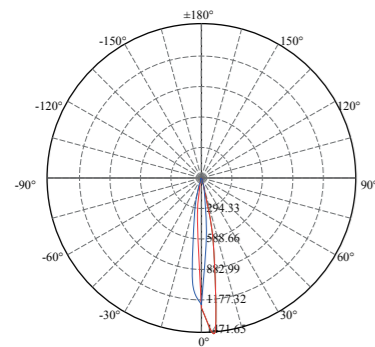

Photometric Data (3000K, 20°) & Illumination Picture

Light Distribution Curve [Unit: cd]

Lux distance Curve