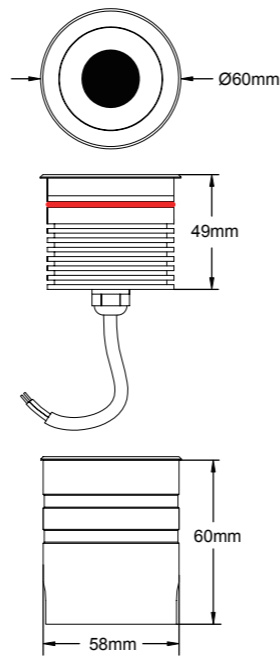

Light Distribution Curve [Unit: cd]

Lux distance Curve

Illumination Picture

General Data	
Item No.	D002
Power	8 Watts
LED type	4 PCS 2W CREE XPE LED
Luminous flux	160~170 lm
CCT	2700K, 3000K, 4000K, 6000K, R/G/Y/B
CRI	80+
Beam angle	2x80°
Dimension	100x86 (mm) Diameter x Height
Cut out	89 mm
Net weight	1.397 kgs
Warranty	3 years
Certifications	CE, RoHS
Electrical Data	
Input voltage	DC24V
Insulation class	Class III
Cable	1PC rubber cable 1.5M H05RN-F 2x0.75mm square
Driver	Low voltage constant current output, excluding the transformer

Light Distribution Curve [Unit: cd]

Lux distance Curve

Illumination Picture

General Data	
Item No.	LPE001
Power	4 Watts
LED type	18 PCS 2835 SMD LED
Luminous flux	140~150 lm
CCT	2700K, 3000K, 4000K, 6000K, R/G/Y/B
CRI	80+
Beam angle	360°
Dimension	78x72 (mm) Diameter x Height
Cut out	54 mm
Net weight	0.42 kgs
Warranty	3 years
Certifications	CE, RoHS
Electrical Data	
Input voltage	DC24V
Insulation class	Class III
Cable	1PC rubber cable 1.5M H05RN-F 2x0.75mm square
Driver	Low voltage constant current output,excluding the transformer

Light Distribution Curve [Unit: cd]

Lux distance Curve

Illumination Picture

CE RoHS COMPLIANT IP67 IK06

General Data	
Item No.	LPE003RGB
Power	3 Watts
LED type	6PCS 5050 3in1 RGB SMD LED
Luminous flux	90 lm (All LEDs on)
CCT	RGB
CRI	70+
Beam angle	120°
Dimension	60x49 (mm) Diameter x Height
Cut out	58 mm
Net weight	0.39 kgs
Warranty	3 years
Certifications	CE, RoHS
Electrical Data	
Input voltage	DC12V /DC24V
Insulation class	Class III
Cable	1PC rubber cable 1.5M H05RN-F 2x0.75mm square
Driver	Low voltage constant current output,excluding the transformer