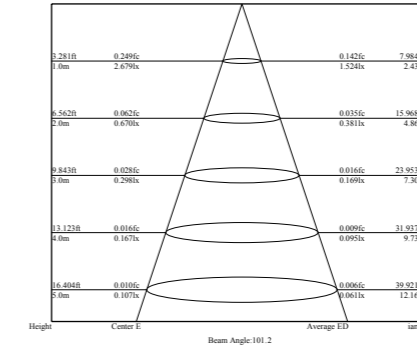

Light Distribution Curve [Unit: cd]

Lux distance Curve

Illumination Picture

General Data	
Item No.	LPE001
Power	4 Watts
LED type	18 PCS 2835 SMD LED
Luminous flux	140~150 lm
CCT	2700K, 3000K, 4000K, 6000K, R/G/Y/B
CRI	80+
Beam angle	360°
Dimension	78x72 (mm) Diameter x Height
Cut out	54 mm
Net weight	0.42 kgs
Warranty	3 years
Certifications	CE, RoHS
Electrical Data	
Input voltage	DC24V
Insulation class	Class III
Cable	1PC rubber cable 1.5M H05RN-F 2x0.75mm square
Driver	Low voltage constant current output,excluding the transformer

Passivated **3 Years Warranty**

Photometric Data (3000K, 360°) & Illumination Picture

Light Distribution Curve [Unit: cd]

Lux distance Curve

Illumination Picture

CE RoHS COMPLIANT IP67 IK10

Photometric Data (Blue, 120°) & Illumination Picture

Light Distribution Curve [Unit: cd]

Lux distance Curve

Illumination Picture

CE RoHS COMPLIANT IP67 IK06

General Data	
Item No.	LPE003RGB
Power	3 Watts
LED type	6PCS 5050 3in1 RGB SMD LED
Luminous flux	90 lm (All LEDs on)
CCT	RGB
CRI	70+
Beam angle	120°
Dimension	60x49 (mm) Diameter x Height
Cut out	58 mm
Net weight	0.39 kgs
Warranty	3 years
Certifications	CE, RoHS
Electrical Data	
Input voltage	DC12V /DC24V
Insulation class	Class III
Cable	1PC rubber cable 1.5M H05RN-F 2x0.75mm square
Driver	Low voltage constant current output,excluding the transformer