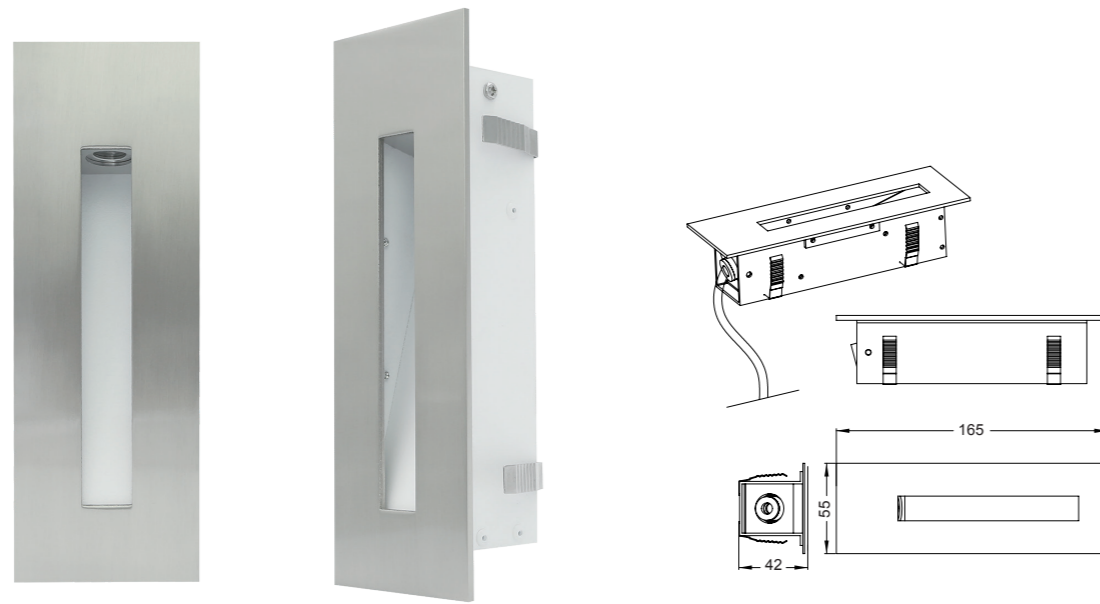

General Data	
Item No.	-007 SN
Power	3 Watts
LED type	1 PC CREE XPE LED
Luminous flux	110~130 lm
CCT	2700K, 3000K, 4000K, 6000K
CRI	80+
Beam angle	30°
Dimension	165 x 55 x 42 (mm) Diameter x Width x Height
Cut out	147 x 40 x 45 mm (Length x Width x Height)
Net weight	0.365 kgs
Warranty	3 years
Certifications	CE, RoHS
Electrical Data	
Input voltage	DC12V / DC24V
Insulation class	Class III
Cable	1 x cable 0.3 M H05RN-F 2x0.5mm square to open wires
Driver	Low voltage constant current output ,excluding the transformer (With separately driver for options)

Construction Data	
IP rating	IP67 Waterproof
IK rating	IK06
Housing	Satin Nickel Aluminium
Protection finishing	Satin Nickel
Trim	Satin Nickel Aluminium
Glass	Tempered glass
Loading capacity	320 kgs
Cable Gland	IP67
Gasket	O-ring PMQ silicone seal
Accessories	
Mounting Sleeve	/
Packaging	
Inner box size	185*70*70 mm
Carton size	39.5*37.5*16.5 cm (10 PCS items each carton)

3 Years Warranty
Replaceable LED module !