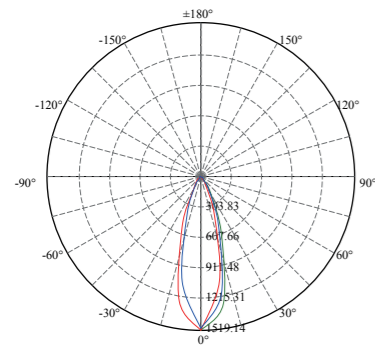

Photometric Data (3000K,40°) & Illumination Picture

Light Distribution Curve [Unit: cd]

Lux distance Curve