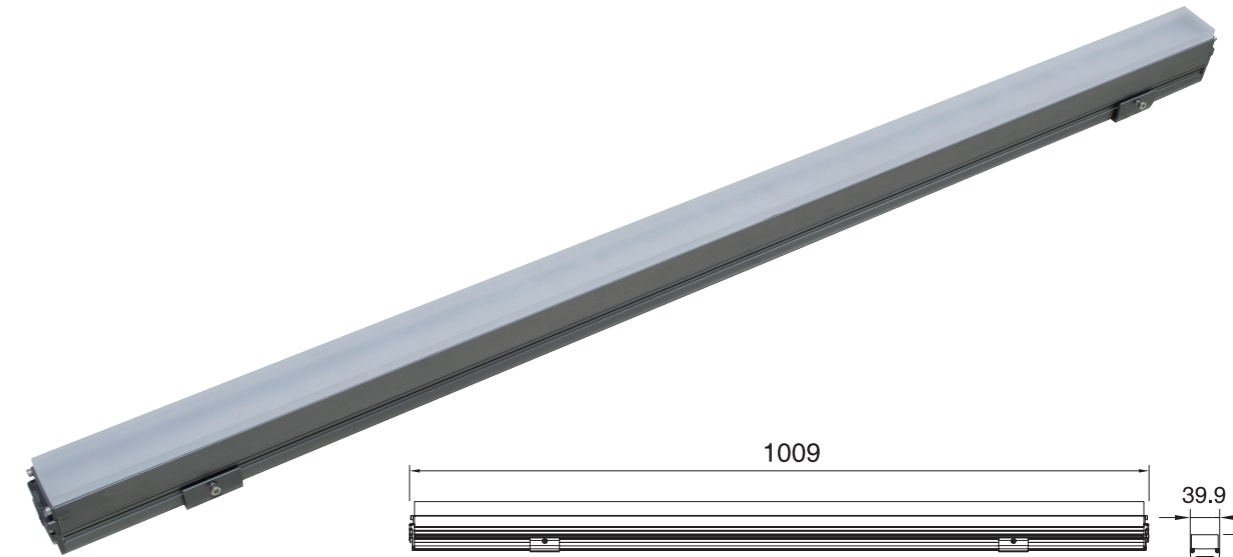

General Data	
Item No.	LP-LC002-24W
Power	24 Watts
LED type	96PCS SMD5050 LED
Luminous flux	1920 lm
CCT	3000K, 4000K, 6000K or RGB
CRI	80+
Beam angle	120°
Dimension	1000*40*68.6 mm (L x W x H)
Cut out	/
Net weight	2.09 kgs
Warranty	2 years
Certifications	CE, RoHS
Electrical Data	
Input voltage	DC24V
Insulation class	Class III
Cable	2 PCS rubber cable 20CM cables with waterproof connector
Driver	Low voltage constant current output ,excluding the transformer
Control	DMX512 or Stand alone

Construction Data	
IP rating	IP65 Waterproof
IK rating	IK04
Housing	Die-casting aluminium
Protection finishing	Powder coated painting in grey color
Trim	Aluminium with the milky white PMMA cover
Glass	Tempered Glass.T=4mm.
Loading capacity	220kgs
Cable Gland	PG7 IP67
Gasket	PMQ silicone gasket seal
Accessories	
Bracket	Aluminium bracket
Packaging	
Inner box size	1020*50*70 mm
Carton size	108*32*21cm (8PCS / carton)

2 Years Warranty