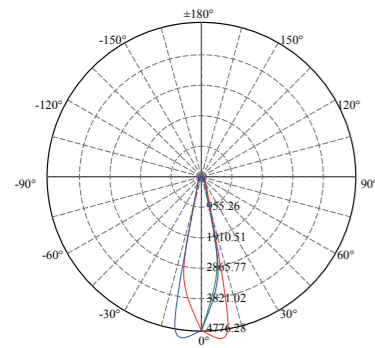

Photometric Data (3000K,22°) & Illumination Picture

Light Distribution Curve [Unit: cd]

Lux distance Curve