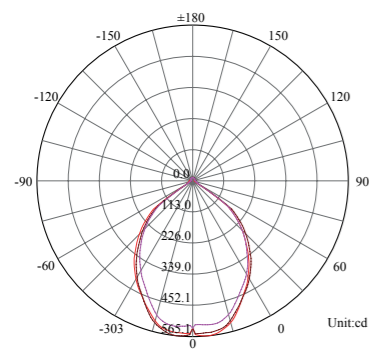

Photometric Data (3000K, 3x100°) & Illumination Picture

Light Distribution Curve [Unit: cd]