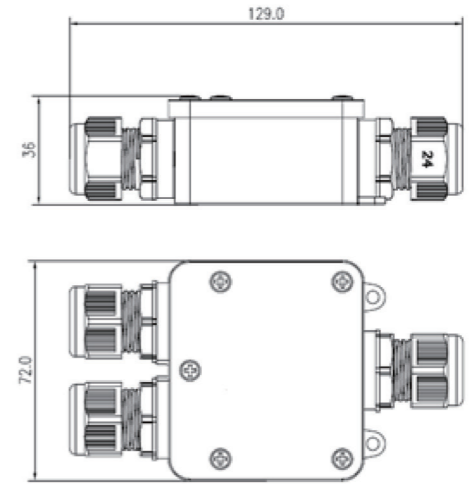

Connection Demo

IP68 IK10

General Data	
Item No.	LP-3P-003 (box)
For cable	Min. 2 or 3 or 4 or 5 x0.75mm ² ,Max. 2 or 3x2.5mm ²
For cable	/Min. 4 or 5 x0.75mm ² ,Max. 4 or 5x2.5mm ²
diameter	OD Ø5mm at Min ; OD Ø12mm at Max.
Terminal block	5 poles . Screws fixing
Dimension	129 x 76 x 32 mm (Length x Width x Height)
Net weight	0.125 kgs
Warranty	3 years
Electrical Data	
Voltage range	450v @ max. It's usually for both of DC12V~DC24V or AC100~240V. single color or RGB or RGBW lighting fixture