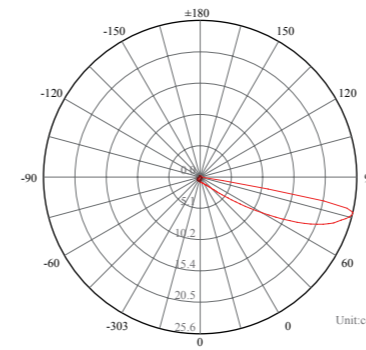

Photometric Data (3000K, 30°) & Illumination Picture

Light Distribution Curve [Unit: cd]