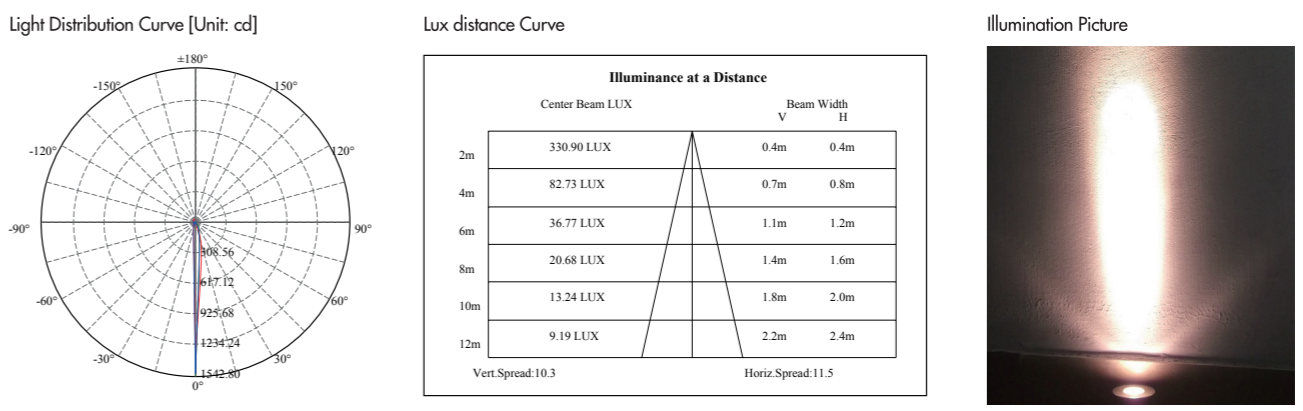

Photometric Data (3000K, 1x25°) & Illumination Picture

CE RoHS COMPLIANT IP67 IK06

CE RoHS COMPLIANT IP67 IK06