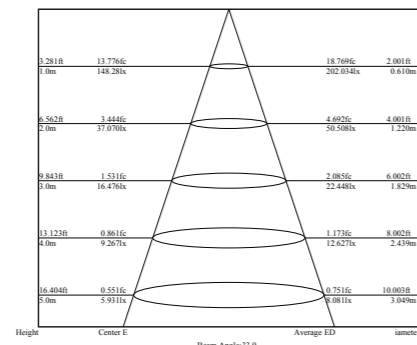

Lux distance Curve