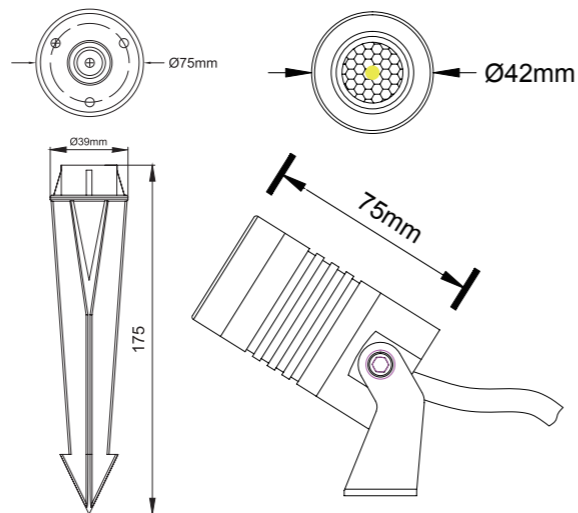

Vert.Spread:37.6 Horiz.Spread:36.3

Illumination Picture

CE RoHS COMPLIANT IP67 IK04

CE RoHS COMPLIANT IP67 IK04

General Data	
Item No.	1010RGB
Power	9 Watts
LED type	1 PC 9W RGB COB LED
Luminous flux	300 lm (ALL RGB LEDS ON)
CCT	RGB
CRI	70+
Beam angle	25° (Optional 38°)
Dimension	42 x 75 (mm) Diameter x Height
Cut out	/
Net weight	0.38 kgs
Warranty	3 years
Certifications	CE, RoHS
Electrical Data	
Input voltage	DC24V
Insulation class	Class III
Cable	1PC rubber cable 1.5M H05RN-F 4x0.75mm square
Driver	Low voltage constant current output ,excluding the transformer