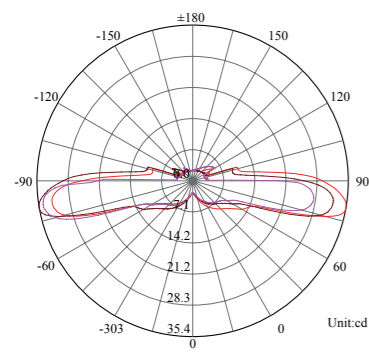

Photometric Data (3000K, 360°) & Illumination Picture

Light Distribution Curve [Unit: cd]