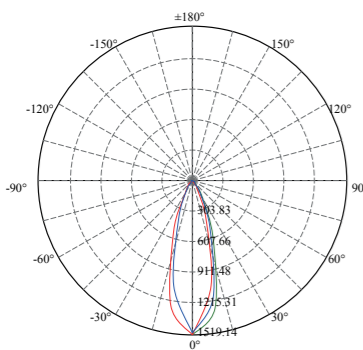

Photometric Data (3000K,40°) & Illumination Picture

Light Distribution Curve [Unit: cd]

Lux distance Curve