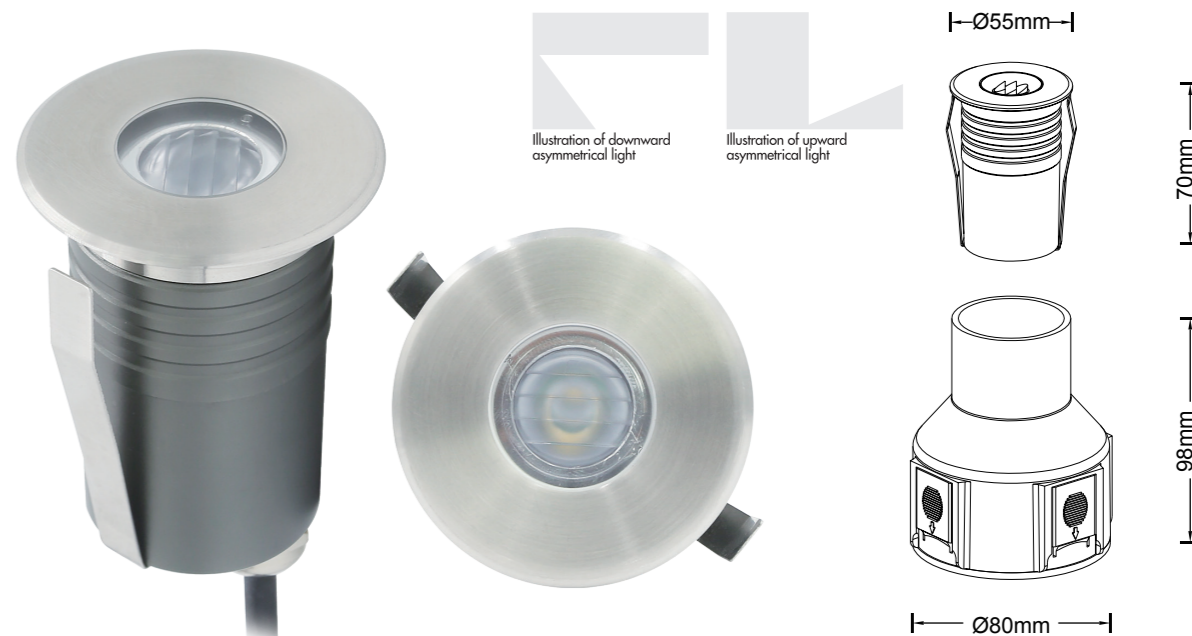

General Data	
Item No.	1009-1
Power	3 Watts
LED type	1 PC 3W CREE XPE LED
Luminous flux	110~130 lm
CCT	2700K, 3000K, 4000K, 6000K, R/G/Y/B
CRI	80+
Beam angle	asymmetric lens with 18°+30° beam, 18°+14°, 18°+53°(tilt +pan)
Dimension	55x70 (mm) Diameter x Height
Cut out	80 mm
Net weight	0.356 kgs
Warranty	3 years
Certifications	CE, RoHS
Electrical Data	
Input voltage	DC24V / DC12V as standard, (AC100~240V as options)
Insulation class	Class III
Cable	1PC rubber cable 1.5M H05RN-F 2x0.75mm square
Driver	Low voltage constant current output ,excluding the transformer

Construction Data	
IP rating	IP67 Waterproof
IK rating	IK06
Housing	Solid Passivated (Anodizing) Aluminum CNC machined
Protection finishing	11~13µm thickness anodized film for housing, Dark grey
Trim	Stainless steel 316
Glass	Step tempered Glass.T=6mm.
Loading capacity	320 kgs
Cable Gland	PG7 IP67
Gasket	O-ring PMQ silicone seal
Accessories	
Mounting Sleeve	Anti-corrosion black PVC, with screws fixed
Packaging	
Inner box size	88*88*105 mm
Carton size	46*28.5*24 cm (30PCS / carton)

SSS 316 **Passivated** **3 Years Warranty**

Asymmetric lens