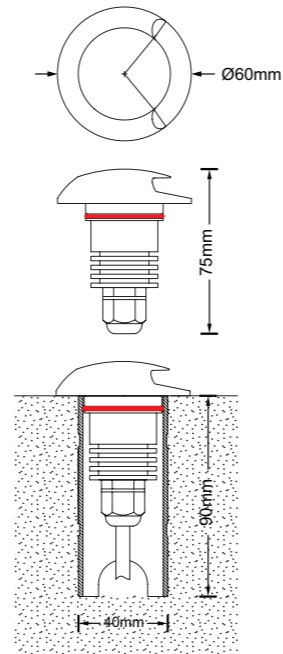

SSS 316

Adjustable

Passivated

3 Years Warranty

**IP67 IK06 IK07 IK08
IK09 IK10**

General Data	
Item No.	LP10061
Power	3 Watts
LED type	1 PC 3W CREE XPE LED
Luminous flux	95~100 lm
CCT	2700K, 3000K, 4000K, 6000K, R/G/Y/B
CRI	80+
Beam angle	1x100°
Dimension	60x75 (mm) Diameter x Height
Cut out	40 mm
Net weight	0.370 kgs
Warranty	3 years
Certifications	CE, RoHS
Electrical Data	
Input voltage	DC12V~DC24V
Insulation class	Class III
Cable	1PC rubber cable 1.5M H05RN-F 2x0.75mm square
Driver	Low voltage constant current output, excluding the transformer

Construction Data	
IP rating	IP67 Waterproof
IK rating	IK10
Housing	Solid Passivated (Anodizing) Aluminum CNC machined
Protection finishing	11~13µm thickness anodized film for housing .Dark grey
Trim	Stainless steel 316
Glass	Step tempered Glass.T=4mm.
Loading capacity	>2000 kgs
Cable Gland	PG9 IP67
Gasket	O-ring PMQ silicone seal
Accessories	
Mounting Sleeve	Passivated (Anodizing) Aluminum CNC machined.Dark grey
Packaging	
Inner box size	117*83*65 mm
Carton size	43*25*28 cm (40PCS / carton)

SSS 316 **Passivated** **3 Years Warranty**

General Data	
Item No.	LP10062
Power	3 Watts
LED type	1 PC 3W CREE XPE LED
Luminous flux	95~100 lm
CCT	2700K, 3000K, 4000K, 6000K , R/G/Y/B
CRI	80+
Beam angle	2x100°
Dimension	60x75 (mm) Diameter x Height
Cut out	40 mm
Net weight	0.341 kgs
Warranty	3 years
Certifications	CE, RoHS
Electrical Data	
Input voltage	DC12V~DC24V
Insulation class	Class III
Cable	1PC rubber cable 1.5M H05RN-F 2x0.75mm square
Driver	Low voltage constant current output, excluding the transformer