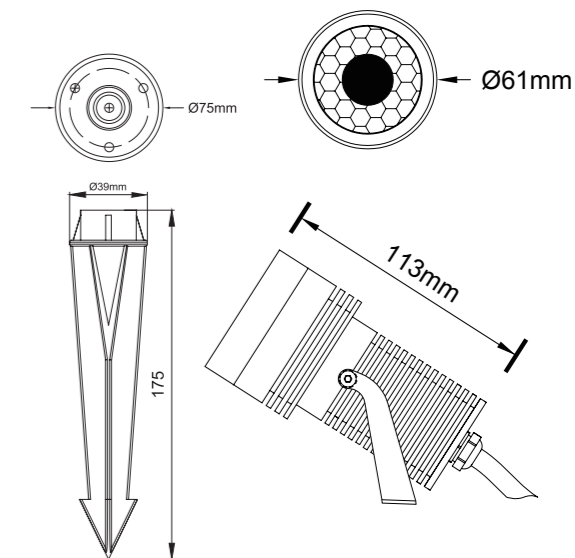

General Data	
Item No.	1012
Power	8 Watts
LED type	1 PC 8W COB LED
Luminous flux	560~640 lm
CCT	2700K, 3000K, 4000K, 6000K
CRI	80+
Beam angle	25°, 40°, 60°
Dimension	61 x 95 (mm) Diameter x Height
Cut out	/
Net weight	0.42 kgs
Warranty	3 years
Certifications	CE, RoHS
Electrical Data	
Input voltage	AC95-265V
Insulation class	Class I
Cable	1PC rubber cable 1.5M H05RN-F 3x0.75mm square
Driver	Built-in high voltage constant current driver with transformer

Construction Data	
IP rating	IP67 Waterproof
IK rating	IK04
Housing	Solid Passivated (Anodizing) Aluminum CNC machined
Protection finishing	20~25µm thickness anodized film for housing .Dark grey standard,silver color as options.
Trim	Passivated (Anodizing) Aluminum
Glass	Step tempered Glass.T=3mm.
Loading capacity	220 kgs
Cable Gland	PG7 IP67
Gasket	O-ring PMQ silicone seal
Accessories	
Spike	With PVC spike as spike spot lights (Standard)
Round base	With SS304 round base for wall mounting (optional)
Packaging	
Inner box size	130*115*80mm
Carton size	36.5*28*26cm (18PCS / carton)

Passivated 3 Years Warranty