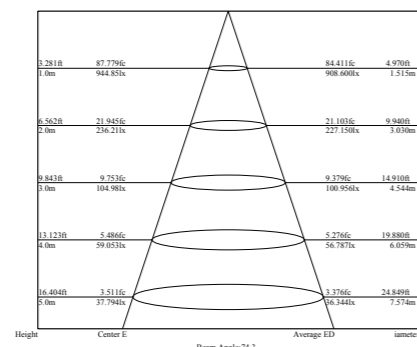

Lux distance Curve