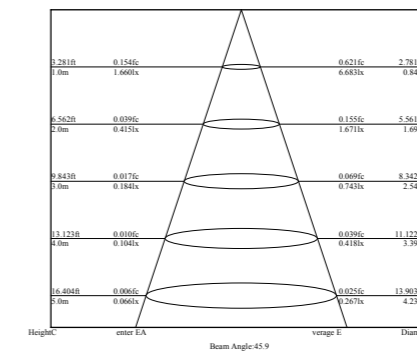

Lux distance Curve