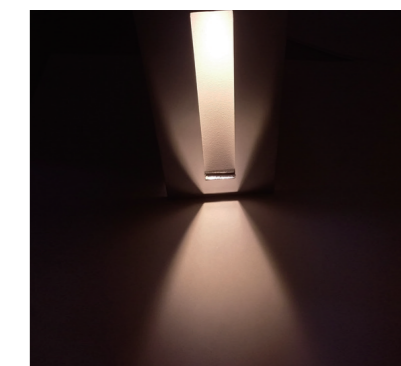

Illumination Picture