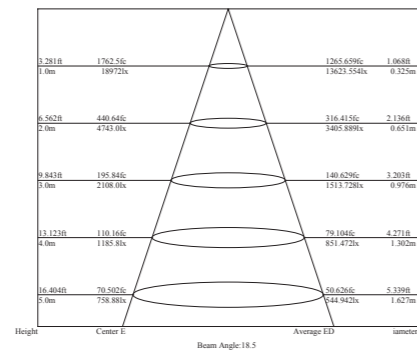

Lux distance Curve