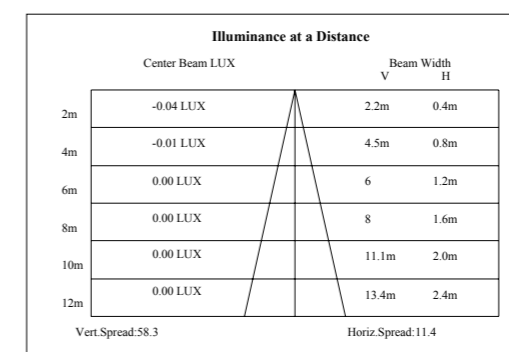

Lux distance Curve