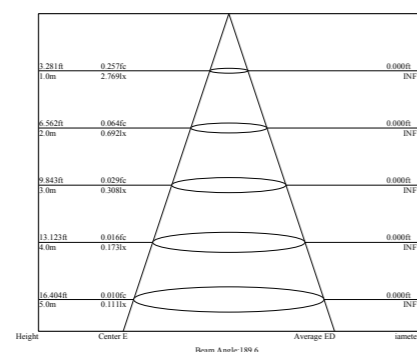

Lux distance Curve