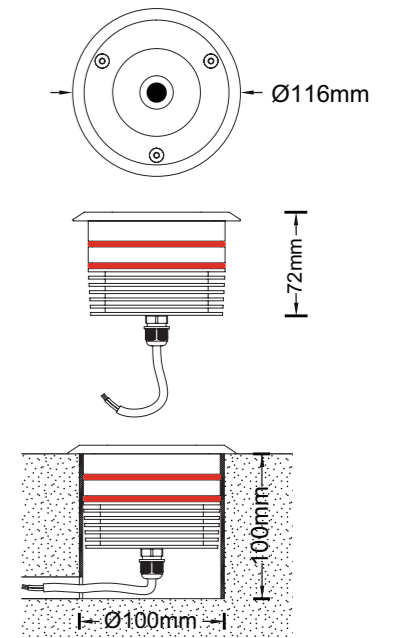

General Data	
Item No.	9W-COB
Power	9 Watts
LED type	1 PC 9W COB LED
Luminous flux	700-750 lm
CCT	2700K, 3000K, 4000K, 6000K
CRI	80+
Beam angle	25°, 40°, 60°
Dimension	Ø78x60 (mm) Diameter x length
Cut out	66 mm
Net weight	0.538 kgs
Warranty	3 years
Certifications	CE, RoHS
Electrical Data	
Input voltage	DC24V as standard, (AC100~245V as options)
Insulation class	Class III
Cable	1PC rubber cable 1.5M H05RN-F 2x0.75mm square
Driver	Low voltage constant current output, excluding the transformer

Construction Data	
IP rating	IP67 Waterproof
IK rating	IK08
Housing	Solid Passivated (Anodizing) Aluminum CNC machined
Protection finishing	20~25µm thickness anodized film for housing .Dark grey
Trim	Stainless steel 316
Glass	Step tempered Glass.T=8mm.
Loading capacity	2000 kgs
Cable Gland	PG7 IP67
Gasket	O-ring PMQ silicone seal
Accessories	
Mounting Sleeve	Passivated (Anodizing) Aluminum CNC machined .Dark grey
Packaging	
Inner box size	85*85*110 mm
Carton size	45*36*13.5 cm (20PCS / carton)

SSS 316 **Passivated** **3 Years Warranty**

General Data	
Item No.	12W-COB
Power	12 Watts
LED type	1 PC 12W COB LED
Luminous flux	950-1000 lm
CCT	2700K, 3000K, 4000K, 6000K
CRI	80+
Beam angle	20°, 30°, 38°, 60°
Dimension	Ø116x72 (mm) Diameter x length
Cut out	100 mm
Net weight	1.33 kgs
Warranty	3 years
Certifications	CE, RoHS
Electrical Data	
Input voltage	DC24V
Insulation class	Class III
Cable	1PC rubber cable 1.5M H05RN-F 2x0.75mm square
Driver	Low voltage constant current output, excluding the transformer

Construction Data	
IP rating	IP67 Waterproof
IK rating	IK09
Housing	Solid Passivated (Anodizing) Aluminum CNC machined
Protection finishing	20~25µm thickness anodized film for housing .Dark grey
Trim	Stainless steel 316
Glass	Step tempered Glass.T=8mm.
Loading capacity	2000 kgs
Cable Gland	PG7 IP67
Gasket	O-ring PMQ silicone seal
Accessories	
Mounting Sleeve	Passivated (Anodizing) Aluminum CNC machined
Packaging	
Inner box size	121*121*112 mm
Carton size	62*26*12.5 cm (10 PCS/Carton)

SSS 316 **Passivated** **3 Years Warranty**