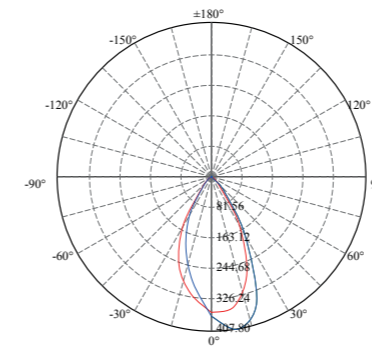

SSS 316 **Passivated** **3 Years Warranty**
Adjustable

Photometric Data (3000K, 60°) & Illumination Picture

Light Distribution Curve [Unit: cd]

Lux distance Curve

Center Beam LUX	Beam Width	
	V	H
605.99 LUX	0.5m	0.5m
151.50 LUX	1.0m	1.0m
67.33 LUX	1.4m	1.5m
37.87 LUX	1.9m	1.9m
24.24 LUX	2.4m	2.4m
16.83 LUX	2.9m	2.9m

Vert.Spread:13.8 Horiz.Spread:13.8

Illumination Picture

Photometric Data (3000K,40°) & Illumination Picture

Light Distribution Curve [Unit: cd]

Lux distance Curve

Center Beam LUX	Beam Width	
	V	H
89.82 LUX	1.8m	1.8m
22.46 LUX	3.7m	3.5m
9.98 LUX	5.5m	5.3m
5.61 LUX	7.3m	7.1m
3.59 LUX	9.2m	8.9m
2.50 LUX	11.0m	10.6m