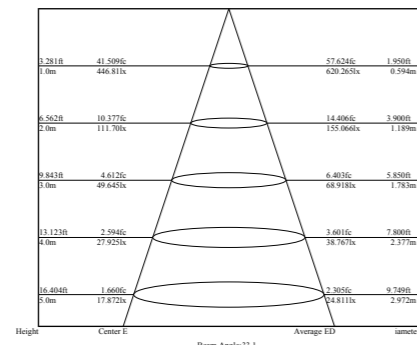

Lux distance Curve