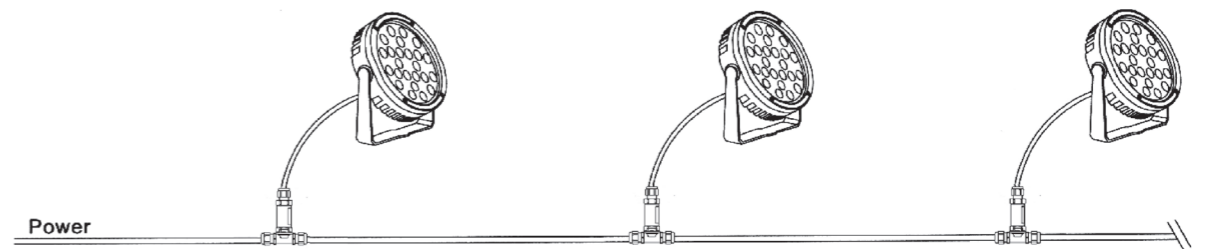

Parallel Circuit Connecting Drawing

Connection Demo