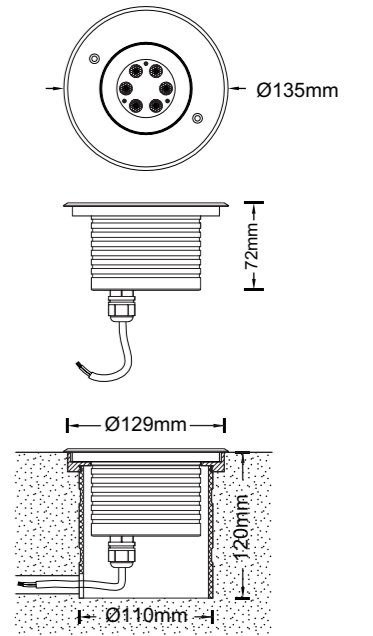

General Data	
Item No.	3003
Power	9 Watts
LED type	3 PCS 3W LG LED
Luminous flux	520~550 lm
CCT	2700K, 3000K, 4000K, 6000K, R/G/Y/B
CRI	80+
Beam angle	25°, 45°
Dimension	108x78 (mm) Diameter x Height
Cut out	102 mm
Net weight	0.954kgs
Warranty	3 years
Certifications	CE, RoHS
Electrical Data	
Input voltage	AC100-240V
Insulation class	Class I
Cable	1PC rubber cable 1.5M H05RN-F 3x0.75mm square
Driver	Built-in high voltage constant current driver with transformer

Construction Data	
IP rating	IP67 Waterproof
IK rating	IK09
Housing	Solid Passivated (Anodizing) Aluminum CNC machined
Protection finishing	20~25µm thickness anodized film for housing, Dark grey
Trim	Stainless steel 316
Glass	Step tempered Glass.T=10mm.
Loading capacity	2000 kgs
Cable Gland	PG7 IP67
Gasket	O-ring PMQ silicone seal
Accessories	
Mounting Sleeve	Black Anti-corrosion PVC, with screws fixed
Packaging	
Inner box size	113*113*132 mm
Carton size	47*24.5*28 cm (16PCS / carton)

SSS 316 **Passivated** **3 Years Warranty**

General Data	
Item No.	6002
Power	12 Watts as standard (18 watts as options)
LED type	6 PCS 2W CREE XPE LED
Luminous flux	650~750 lm
CCT	2700K, 3000K, 4000K, 6000K, R/G/Y/B
CRI	80+
Beam angle	10°, 15°, 18°, 22°, 25°, 30°, 40°, 60°
Dimension	135x72 (mm) Diameter x Height
Cut out	110 mm
Net weight	1.543kgs
Warranty	3 years
Certifications	CE, RoHS
Electrical Data	
Input voltage	AC95-265V
Insulation class	Class I
Cable	1PC rubber cable 1.5M H05RN-F 3x0.75mm square
Driver	Built-in high voltage constant current driver with transformer

Construction Data	
IP rating	IP67 Waterproof
IK rating	IK09
Housing	Solid Passivated (Anodizing) Aluminum CNC machined
Protection finishing	20~25µm thickness anodized film for housing
Trim	Stainless steel 316
Glass	Step tempered Glass.T=8mm.
Loading capacity	2000 kgs
Cable Gland	PG9 IP67
Gasket	O-ring PMQ silicone seal
Accessories	
Mounting Sleeve	Anti-corrosion grey PVC, with screws fixed
Packaging	
Inner box size	150*150*145 mm
Carton size	47*32*31 cm (12PCS / carton)

SSS 316 **Passivated** **3 Years Warranty**