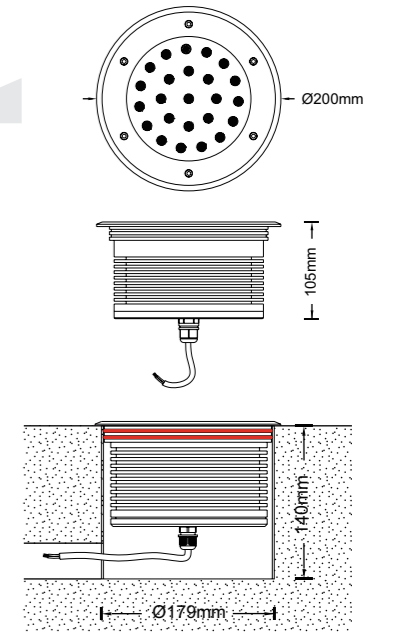

General Data	
Item No.	2401-A
Power	40 Watts as standard, (30 watts as options)
LED type	24 PCS CREE XPE LED
Luminous flux	2320~2500 lm
CCT	2700K, 3000K, 4000K, 6000K, R/G/Y/B
CRI	80+
Beam angle	asymmetric lens with 18°+14°, 18°+24°, 18°+36° beam, 18°+60°(tilt +pan)
Dimension	200 x 105 (mm) Diameter x Height
Cut out	179 mm
Net weight	4.435 kgs
Warranty	3 years
Certifications	CE, RoHS
Electrical Data	
Input voltage	AC95~265V
Insulation class	Class I
Cable	1PC rubber cable 1.5M H05RN-F 3x0.75mm square
Driver	Built-in high voltage constant current driver with transformer