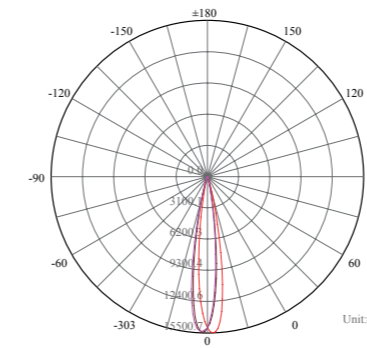

Vert.Spread:28.1 Horiz.Spread:27.8

Illumination Picture

CE RoHS COMPLIANT IP67 IK09

Photometric Data (3000K,15°) & Illumination Picture

Light Distribution Curve [Unit: cd]

Lux distance Curve

Center L	Beam Angle 16.2		Average HD		Unit:cd
	Height	Center L	Average HD	Unit:cd	
1.281m	1397.56	1888.9856	0.9166		
1.5m	1499.36	2033.3316	0.285m		
2.0m	562.0	348.226	472.2466	1.8726	
3.0m	374.8.36	508.12586	0.571m		
4.0m	284.31	354.776	209.8876	2.808	
5.0m	166.5.96	239.2266	0.856m		
6.0m	111.238	167.0556	118.0626	3.744	
8.0m	69.77	107.066	1270.8146	1.141m	
10.0m	46.4848	71.56	58.0306	4.608	
12.0m	39.726	59.726	31.3216	1.426m	