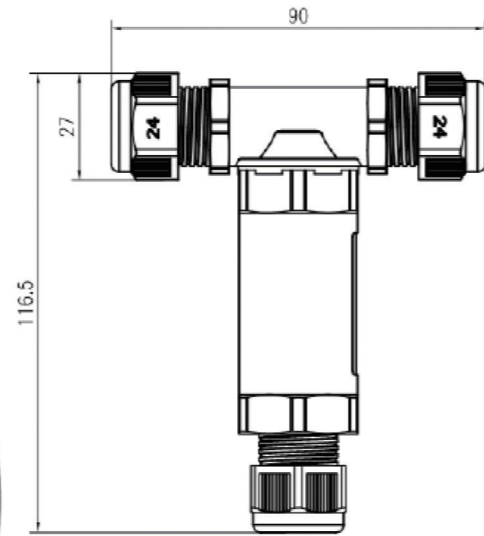

General Data	
Item No.	LP-3P-002 (FOR 3 Pins)/LP-5P-002 (FOR 5 Pins)
For cable	Min. 2 or 3x0.75mm² ,Max. 2 or 3x2.5mm²
For cable	/Min. 4 or 5 x0.75mm² ,Max. 4 or 5x2.5mm²
diameter	OD Ø5mm at Min; OD Ø12mm at Max.
Terminal block	3 poles or 5 poles as options . Screws fixing
Dimension	116.5 x 90 x 27 mm (Length x Width x Diameter)
Net weight	0.058 kgs
Warranty	5 years
Electrical Data	
Voltage range	450v @ max. It's usually for both of DC12V~DC24V or AC100~240V. single color or RGB or RGBW lighting fixture

Construction Data	
IP rating	IP68
IK rating	IK10
Housing	Nylon materials PA66, UL94-V0
Pole	3 or 5 poles ,Copper, nickel plated.
Gasket	PMQ silicone gasket seal

5 Years Warranty

Parallel Circuit Connecting Drawing

Connection Demo

IP68 IK10

General Data	
Item No.	LP-3P-003 (box)
For cable	Min. 2 or 3 or 4 or 5 x0.75mm² ,Max. 2 or 3x2.5mm²
For cable	/Min. 4 or 5 x0.75mm² ,Max. 4 or 5x2.5mm²
diameter	OD Ø5mm at Min ; OD Ø12mm at Max.
Terminal block	5 poles . Screws fixing
Dimension	129 x 76 x 32 mm (Length x Width x Height)
Net weight	0.125 kgs
Warranty	3 years
Electrical Data	
Voltage range	450v @ max. It's usually for both of DC12V~DC24V or AC100~240V. single color or RGB or RGBW lighting fixture

Construction Data	
IP rating	IP67
IK rating	IK09
Housing	Transparent PC, UL94-V0
Pole	5 poles ,Copper, nickel plated.
Gasket	PMQ silicone gasket seal

3 Years Warranty

Parallel Circuit Connecting Drawing

Connection Demo

IP67 IK09