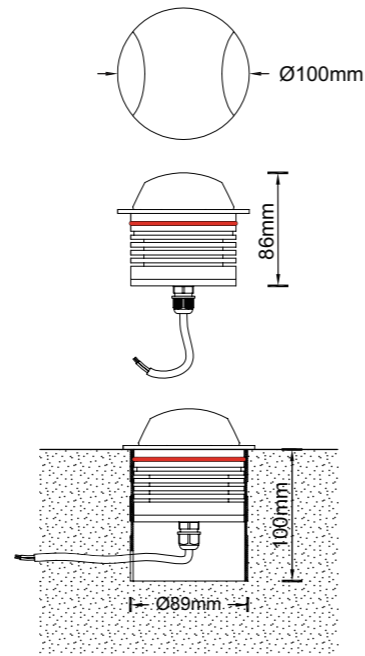

Light Distribution Curve [Unit: cd]

Lux distance Curve

Illumination Picture

CE RoHS COMPLIANT IP67 IK10

General Data	
Item No.	1006-4
Power	3 Watts
LED type	1 PC 3W CREE XPE LED
Luminous flux	95~100 lm
CCT	2700K, 3000K, 4000K, 6000K, R/G/Y/B
CRI	80+
Beam angle	4x80°
Dimension	60x75 (mm) Diameter x Height
Cut out	40 mm
Net weight	0.322 kgs
Warranty	3 years
Certifications	CE, RoHS
Electrical Data	
Input voltage	DC12V~DC24V
Insulation class	Class III
Cable	1PC rubber cable 1.5M H05RN-F 2x0.75mm square
Driver	Low voltage constant current output,excluding the transformer

Light Distribution Curve [Unit: cd]

Lux distance Curve

Illumination Picture

General Data	
Item No.	D002
Power	8 Watts
LED type	4 PCS 2W CREE XPE LED
Luminous flux	160~170 lm
CCT	2700K, 3000K, 4000K, 6000K, R/G/Y/B
CRI	80+
Beam angle	2x80°
Dimension	100x86 (mm) Diameter x Height
Cut out	89 mm
Net weight	1.397 kgs
Warranty	3 years
Certifications	CE, RoHS
Electrical Data	
Input voltage	DC24V
Insulation class	Class III
Cable	1PC rubber cable 1.5M H05RN-F 2x0.75mm square
Driver	Low voltage constant current output, excluding the transformer