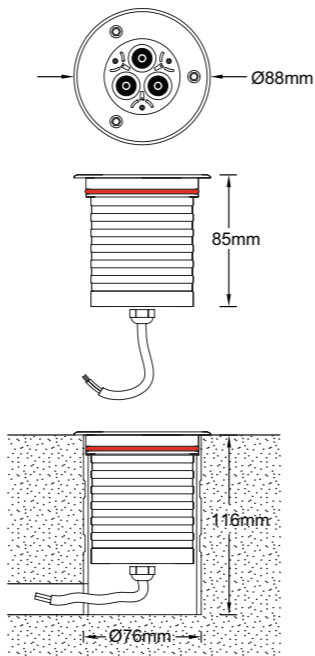

SSS 316 **Passivated** **3 Years Warranty**

Application Picture

CE RoHS COMPLIANT IP67 IK07

Application Picture

CE RoHS COMPLIANT IP67 IK07

General Data	
Item No.	MR16-LC
Power	/ (For fitting MR16 lamp with 62 mm height at max)
LED type	Without lamp as standard ,(with lamp as options)
Luminous flux	/
CCT	/
CRI	/
Beam angle	/
Dimension	Ø88x85 (mm) Diameter x Height
Cut out	88 mm
Net weight	0.72 kgs
Warranty	3 years
Certifications	CE, RoHS
Electrical Data	
Input voltage	DC 12 V
Insulation class	Class III
Cable	1PC rubber cable 1M H05RN-F 2x0.75mm square
Driver	/