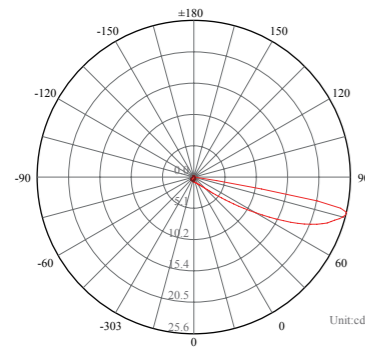

Photometric Data (3000K, 30°) & Illumination Picture

Light Distribution Curve [Unit: cd]