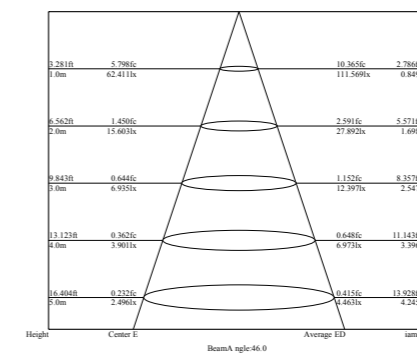

Vert.Spread:135.0 Horiz.Spread:38.3

Illumination Picture

CE RoHS IP67 IK10

Photometric Data (3000K, 2x100°) & Illumination Picture

Light Distribution Curve [Unit: cd]

Lux distance Curve

Distance (m)	Illuminance at a Distance	
	Center Beam LUX	Beam Width (V x H)
2m	0.34 LUX	2.8m x 0.0m
4m	0.08 LUX	5.6m x 0.0m
6m	0.04 LUX	8.4m x 0.0m
8m	0.02 LUX	11.2m x 0.0m
10m	0.01 LUX	14.0m x 0.0m
12m	0.01 LUX	16.8m x 0.0m

Light Distribution Curve [Unit: cd]

Lux distance Curve

Illumination Picture

CE RoHS COMPLIANT IP67 IK10

General Data	
Item No.	1006-4
Power	3 Watts
LED type	1 PC 3W CREE XPE LED
Luminous flux	95~100 lm
CCT	2700K, 3000K, 4000K, 6000K, R/G/Y/B
CRI	80+
Beam angle	4x80°
Dimension	60x75 (mm) Diameter x Height
Cut out	40 mm
Net weight	0.322 kgs
Warranty	3 years
Certifications	CE, RoHS
Electrical Data	
Input voltage	DC12V~DC24V
Insulation class	Class III
Cable	1PC rubber cable 1.5M H05RN-F 2x0.75mm square
Driver	Low voltage constant current output,excluding the transformer

SSS 316 **Passivated** **3 Years Warranty**

Photometric Data (3000K, 4x80°) & Illumination Picture

Light Distribution Curve [Unit: cd]

Lux distance Curve

Illumination Picture

Photometric Data (3000K, 1x80°) & Illumination Picture

Light Distribution Curve [Unit: cd]

Lux distance Curve

Illumination Picture

General Data	
Item No.	D002
Power	8 Watts
LED type	4 PCS 2W CREE XPE LED
Luminous flux	160~170 lm
CCT	2700K, 3000K, 4000K, 6000K, R/G/Y/B
CRI	80+
Beam angle	2x80°
Dimension	100x86 (mm) Diameter x Height
Cut out	89 mm
Net weight	1.397 kgs
Warranty	3 years
Certifications	CE, RoHS
Electrical Data	
Input voltage	DC24V
Insulation class	Class III
Cable	1PC rubber cable 1.5M H05RN-F 2x0.75mm square
Driver	Low voltage constant current output, excluding the transformer