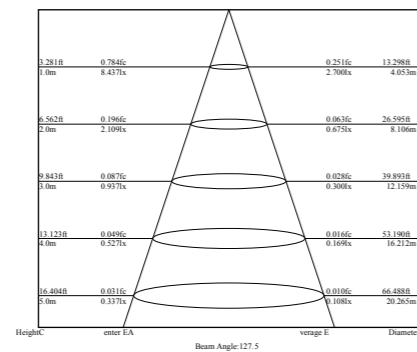

Lux distance Curve