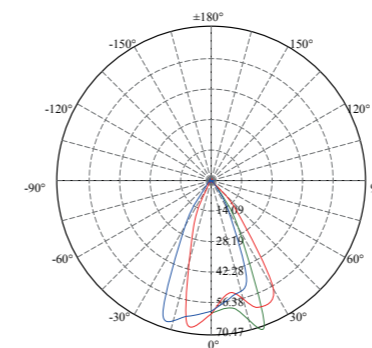

Light Distribution Curve [Unit: cd]

Lux distance Curve

Illumination Picture

General Data	
Item No.	D002
Power	8 Watts
LED type	4 PCS 2W CREE XPE LED
Luminous flux	160~170 lm
CCT	2700K, 3000K, 4000K, 6000K, R/G/Y/B
CRI	80+
Beam angle	2x80°
Dimension	100x86 (mm) Diameter x Height
Cut out	89 mm
Net weight	1.397 kgs
Warranty	3 years
Certifications	CE, RoHS
Electrical Data	
Input voltage	DC24V
Insulation class	Class III
Cable	1PC rubber cable 1.5M H05RN-F 2x0.75mm square
Driver	Low voltage constant current output, excluding the transformer

Light Distribution Curve [Unit: cd]

Lux distance Curve

Illumination Picture

General Data	
Item No.	LPE001
Power	4 Watts
LED type	18 PCS 2835 SMD LED
Luminous flux	140~150 lm
CCT	2700K, 3000K, 4000K, 6000K, R/G/Y/B
CRI	80+
Beam angle	360°
Dimension	78x72 (mm) Diameter x Height
Cut out	54 mm
Net weight	0.42 kgs
Warranty	3 years
Certifications	CE, RoHS
Electrical Data	
Input voltage	DC24V
Insulation class	Class III
Cable	1PC rubber cable 1.5M H05RN-F 2x0.75mm square
Driver	Low voltage constant current output,excluding the transformer

SSS 316 **Passivated** **3 Years Warranty**

Photometric Data (3000K, 1x30°) & Illumination Picture

Light Distribution Curve [Unit: cd]

Lux distance Curve

Distance (m)	Illuminance at a Distance	
	Center Beam LUX	Beam Width (V x H)
2m	15.29 LUX	1.6m x 1.7m
4m	3.82 LUX	3.2m x 3.5m
6m	1.70 LUX	4.8m x 5.2m
8m	0.96 LUX	6.4m x 7.0m
10m	0.61 LUX	8.1m x 8.7m
12m	0.42 LUX	9.7m x 10.5m

Vert.Spread:43.9 Horiz.Spread:47.2

Illumination Picture

CE RoHS COMPLIANT IP67 IK06

Photometric Data (3000K, 1x30°) & Illumination Picture

Light Distribution Curve [Unit: cd]

Lux distance Curve

Distance (m)	Illuminance at a Distance	
	Center Beam LUX	Beam Width (V x H)
2m	15.29 LUX	1.6m x 1.7m
4m	3.82 LUX	3.2m x 3.5m
6m	1.70 LUX	4.8m x 5.2m
8m	0.96 LUX	6.4m x 7.0m
10m	0.61 LUX	8.1m x 8.7m
12m	0.42 LUX	9.7m x 10.5m