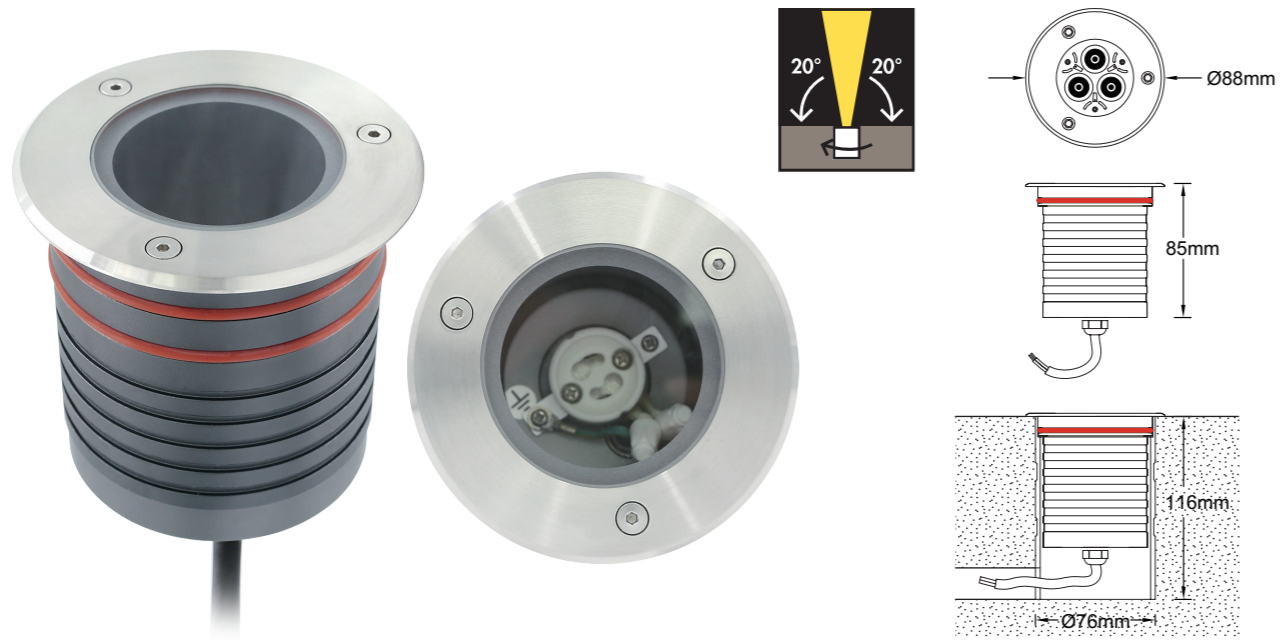

SSS 316 **Passivated** **3 Years Warranty**

Application Picture

CE RoHS COMPLIANT IP67 IK07

Application Picture

CE RoHS COMPLIANT IP67 IK07

General Data	
Item No.	GU10-C
Power	/ (For fitting GU10 lamp with 62 mm height at max)
LED type	Without lamp as standard , (with lamp as options)
Luminous flux	/
CCT	/
CRI	/
Beam angle	/ (Direction adjustable by hand with 20° at max)
Dimension	Ø88x85 (mm) Diameter x Height
Cut out	88 mm
Net weight	0.74 kgs
Warranty	3 years
Certifications	CE, RoHS
Electrical Data	
Input voltage	AC100~245V
Insulation class	Class I
Cable	1PC rubber cable 1M H05RN-F 3x0.75mm square
Driver	/