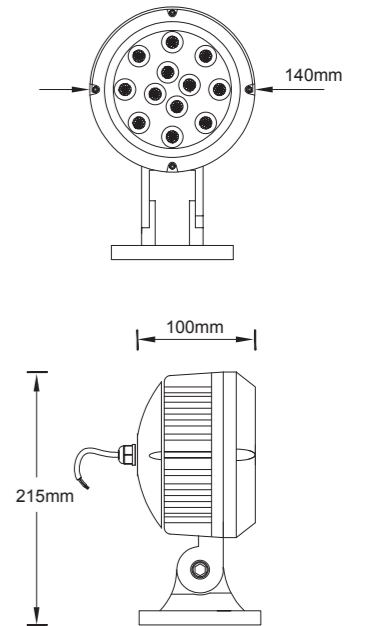

3 Years Warranty

Photometric Data (3000K, 30°) & Illumination Picture

Light Distribution Curve [Unit: cd]

Lux distance Curve

Illumination Picture

CE RoHS COMPLIANT IP65 IK04

General Data	
Item No.	1201-BH
Power	12 Watts as standard (24 watt as optional)
LED type	12 PCS 1W OSRAM LED
Luminous flux	1000~1100 lm
CCT	2700K, 3000K, 4000K, 6000K
CRI	80+
Beam angle	10°, 15°, 20°, 25°, 30°, 40°, 45°, 60°
Dimension	140 x 200 (mm) Diameter x Height
Cut out	/
Net weight	1.55 kgs
Warranty	3 years
Certifications	CE, RoHS
Electrical Data	
Input voltage	AC90V-265V
Insulation class	Class I
Cable	1PC PVC cable 1.5M H05RN-F 3x0.75mm square
Driver	Built-in high voltage constant current driver with transformer