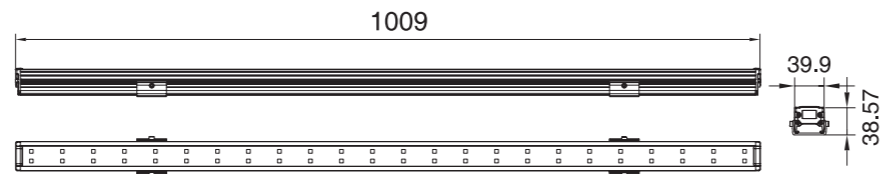

General Data	
Item No.	LP-LC001-24W
Power	24 Watts
LED type	96PCS SMD5050 LED
Luminous flux	2160 lm
CCT	3000K, 4000K, 6000K or RGB
CRI	80+
Beam angle	120°
Dimension	1000*40*30 mm (L x W x H)
Cut out	/
Net weight	1.16 kgs
Warranty	2 years
Certifications	CE, RoHS
Electrical Data	
Input voltage	DC24V
Insulation class	Class III
Cable	2 PCS rubber cable 20CM cables with waterproof connector
Driver	Low voltage constant current output ,excluding the transformer
Control	DMX512 or Stand alone

Construction Data	
IP rating	IP65 Waterproof
IK rating	IK04
Housing	Die-casting aluminium
Protection finishing	Powder coated painting in grey color
Trim	Die-casting aluminium
Glass	Tempered Glass.T=4mm.
Loading capacity	220kgs
Cable Gland	PG7 IP67
Gasket	PMQ silicone gasket seal
Accessories	
Bracket	Aluminium bracket
Packaging	
Inner box size	1020*50*40 mm
Carton size	108*32*27 cm (16PCS / carton)

2 Years Warranty