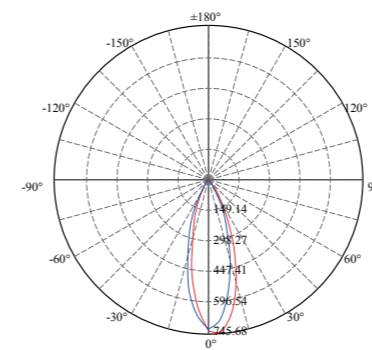

Vert.Spread:32.5 Horiz.Spread:33.2

Illumination Picture

CE RoHS COMPLIANT IP67 IK08

Photometric Data (3000K, 1x36°) & Illumination Picture

Light Distribution Curve [Unit: cd]

Lux distance Curve

Distance (m)	Illuminance at a Distance	
	Center Beam LUX	Beam Width (V x H)
2m	182.33 LUX	1.2m x 1.2m
4m	45.58 LUX	2.3m x 2.4m
6m	20.26 LUX	3.5m x 3.6m
8m	11.40 LUX	4.7m x 4.8m
10m	7.29 LUX	5.8m x 6.0m
12m	5.06 LUX	7.0m x 7.2m