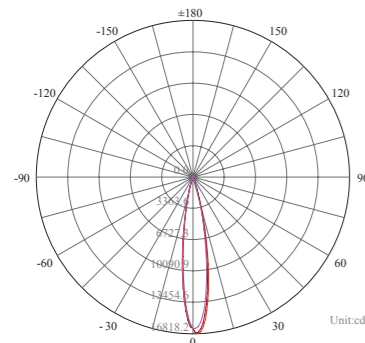

Photometric Data (3000K, 30°) & Illumination Picture

Light Distribution Curve [Unit: cd]