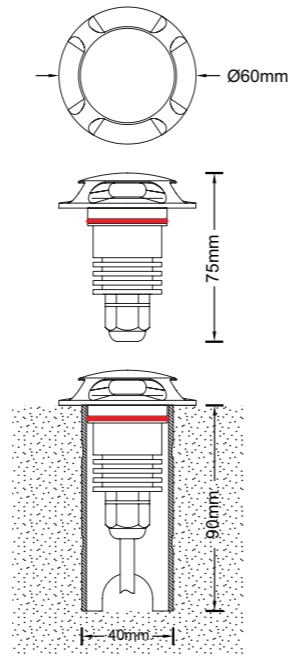

Vert.Spread:70.0 Horiz.Spread:0.0

Illumination Picture

CE RoHS IP67 IK10

General Data	
Item No.	.1006-3
Power	3 Watts
LED type	1 PC 3W CREE XPE LED
Luminous flux	95~100 lm
CCT	2700K, 3000K, 4000K, 6000K, R/G/Y/B
CRI	80+
Beam angle	3x100°
Dimension	60x75 (mm) Diameter x Height
Cut out	40 mm
Net weight	0.327 kgs
Warranty	3 years
Certifications	CE, RoHS
Electrical Data	
Input voltage	DC12V~DC24V
Insulation class	Class III
Cable	1PC rubber cable 1.5M H05RN-F 2x0.75mm square
Driver	Low voltage constant current output,excluding the transformer

General Data	
Item No.	1006-3B
Power	3 Watts
LED type	1 PC 3W CREE XPE LED
Luminous flux	95~100 lm
CCT	2700K, 3000K, 4000K, 6000K, R/G/Y/B
CRI	80+
Beam angle	3x80°
Dimension	60x75 (mm) Diameter x Height
Cut out	40 mm
Net weight	0.352 kgs
Warranty	3 years
Certifications	CE, RoHS
Electrical Data	
Input voltage	DC12V~DC24V
Insulation class	Class III
Cable	1PC rubber cable 1.5M H05RN-F 2x0.75mm square
Driver	Low voltage constant current output,excluding the transformer

Light Distribution Curve [Unit: cd]

Lux distance Curve

Illumination Picture

CE RoHS COMPLIANT IP67 IK10

General Data	
Item No.	1006-4
Power	3 Watts
LED type	1 PC 3W CREE XPE LED
Luminous flux	95~100 lm
CCT	2700K, 3000K, 4000K, 6000K, R/G/Y/B
CRI	80+
Beam angle	4x80°
Dimension	60x75 (mm) Diameter x Height
Cut out	40 mm
Net weight	0.322 kgs
Warranty	3 years
Certifications	CE, RoHS
Electrical Data	
Input voltage	DC12V~DC24V
Insulation class	Class III
Cable	1PC rubber cable 1.5M H05RN-F 2x0.75mm square
Driver	Low voltage constant current output,excluding the transformer