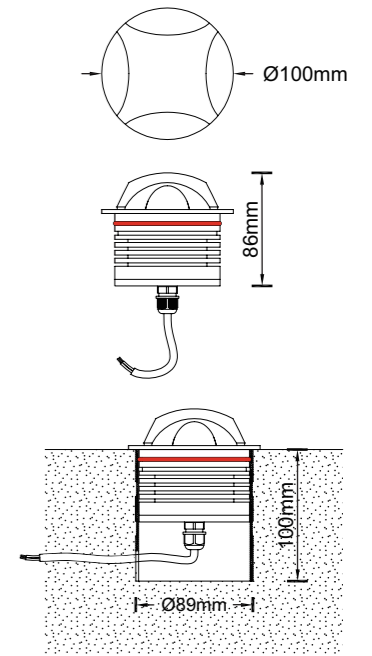

Light Distribution Curve [Unit: cd]

Lux distance Curve

Illumination Picture

CE RoHS COMPLIANT IP67 IK10

General Data	
Item No.	1006-4
Power	3 Watts
LED type	1 PC 3W CREE XPE LED
Luminous flux	95~100 lm
CCT	2700K, 3000K, 4000K, 6000K, R/G/Y/B
CRI	80+
Beam angle	4x80°
Dimension	60x75 (mm) Diameter x Height
Cut out	40 mm
Net weight	0.322 kgs
Warranty	3 years
Certifications	CE, RoHS
Electrical Data	
Input voltage	DC12V~DC24V
Insulation class	Class III
Cable	1PC rubber cable 1.5M H05RN-F 2x0.75mm square
Driver	Low voltage constant current output,excluding the transformer

Light Distribution Curve [Unit: cd]

Lux distance Curve

Illumination Picture

General Data	
Item No.	D002
Power	8 Watts
LED type	4 PCS 2W CREE XPE LED
Luminous flux	160~170 lm
CCT	2700K, 3000K, 4000K, 6000K, R/G/Y/B
CRI	80+
Beam angle	2x80°
Dimension	100x86 (mm) Diameter x Height
Cut out	89 mm
Net weight	1.397 kgs
Warranty	3 years
Certifications	CE, RoHS
Electrical Data	
Input voltage	DC24V
Insulation class	Class III
Cable	1PC rubber cable 1.5M H05RN-F 2x0.75mm square
Driver	Low voltage constant current output, excluding the transformer