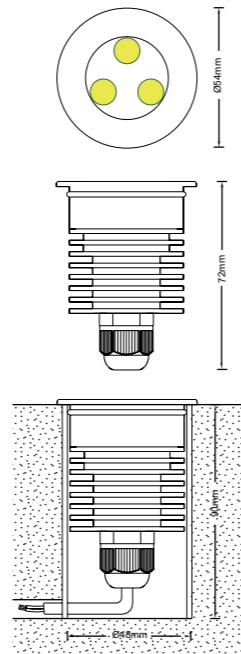

General Data	
Item No.	3005
Power	3 Watts
LED type	3 PCS 1W CREE XPE LED
Luminous flux	230-260 lm
CCT	2700K, 3000K, 4000K, 6000K, R/G/Y/B
CRI	80+
Beam angle	25°, 45°
Dimension	Ø54x72 (mm) Diameter x length
Cut out	48 mm
Net weight	0.310 kgs
Warranty	3 years
Certifications	CE, RoHS
Electrical Data	
Input voltage	DC12V~DC24V as standard, (AC100~245V as options)
Insulation class	Class III
Cable	1PC rubber cable 1.5M H05RN-F 2x0.75mm square
Driver	Low voltage constant current output, excluding the transformer