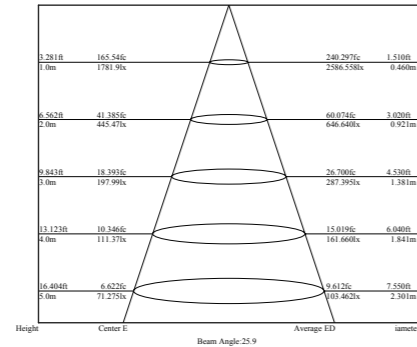

Lux distance Curve