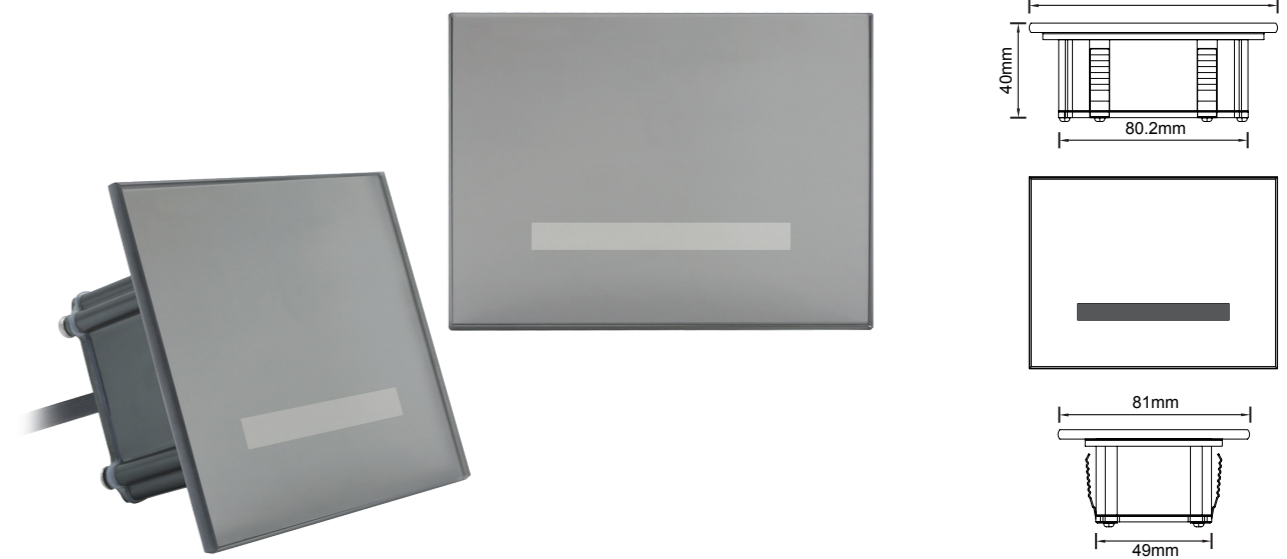

General Data	
Item No.	009
Power	6 Watts
LED type	8 PCS CREE XTE LED
Luminous flux	95~120 lm
CCT	2700K, 3000K, 4000K, 6000K
CRI	80+
Beam angle	120° (Asymmetrical downward beam)
Dimension	105x81x40 mm (Length x Wide x Height)
Cut out	100 x 58 x 50 mm
Net weight	0.369 kgs
Warranty	3 years
Certifications	CE, RoHS
Electrical Data	
Input voltage	AC100~240V
Insulation class	Class I
Cable	1 x cable 0.3 M H05RN-F 3x0.75mm square to open wires
Driver	Built-in high voltage constant current driver with transformer

Construction Data	
IP rating	IP65 Waterproof
IK rating	IK06
Housing	Solid Passivated (Anodizing) Aluminum CNC machined
Protection finishing	20~25µm thickness anodized film for housing .Dark grey
Trim	Tempered glass painted in black
Glass	Tempered Glass.T=4mm.
Loading capacity	320 kgs
Cable Gland	PG7 IP67
Gasket	Flat PMQ silicone seal
Accessories	
Mounting Sleeve	Aluminium
Packaging	
Inner box size	130*105*80 mm
Carton size	54x28.5x34 cm (32 PCS items each carton)

Passivated 3 Years Warranty