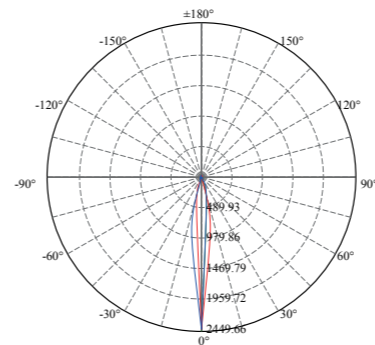

SSS 316 **Passivated** **3 Years Warranty**
Adjustable

Photometric Data (3000K,40°) & Illumination Picture

Light Distribution Curve [Unit: cd]

Lux distance Curve

Distance (m)	Center Beam LUX		Beam Width	
	V	H	V	H
2m	379.15 LUX	379.15 LUX	1.1m	1.1m
4m	94.79 LUX	94.79 LUX	2.3m	2.2m
6m	42.13 LUX	42.13 LUX	3.4m	3.3m
8m	23.70 LUX	23.70 LUX	4.5m	4.4m
10m	15.17 LUX	15.17 LUX	5.6m	5.5m
12m	10.53 LUX	10.53 LUX	6.8m	6.6m

Vert.Spread:31.6 Horiz.Spread:31.0

Illumination Picture

Photometric Data (3000K,40°) & Illumination Picture

Light Distribution Curve [Unit: cd]

Lux distance Curve

Distance (m)	Center Beam LUX		Beam Width	
	V	H	V	H
2m	605.99 LUX	605.99 LUX	0.5m	0.5m
4m	151.50 LUX	151.50 LUX	1.0m	1.0m
6m	67.33 LUX	67.33 LUX	1.4m	1.5m
8m	37.87 LUX	37.87 LUX	1.9m	1.9m
10m	24.24 LUX	24.24 LUX	2.4m	2.4m
12m	16.83 LUX	16.83 LUX	2.9m	2.9m