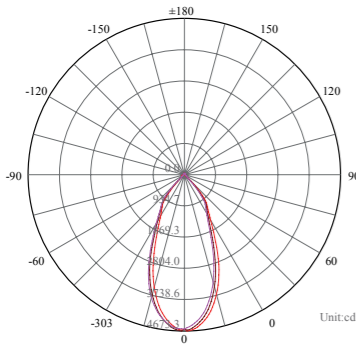

Photometric Data (3000K, 1x38°) & Illumination Picture

Light Distribution Curve [Unit: cd]