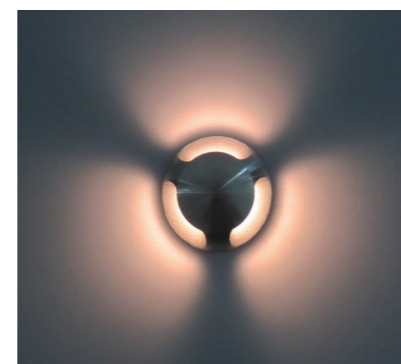

Photometric Data (3000K, 3x100°) & Illumination Picture

Light Distribution Curve [Unit: cd]

Lux distance Curve

Illumination Picture

CE RoHS COMPLIANT IP67 IK10

Photometric Data (3000K, 3x80°) & Illumination Picture