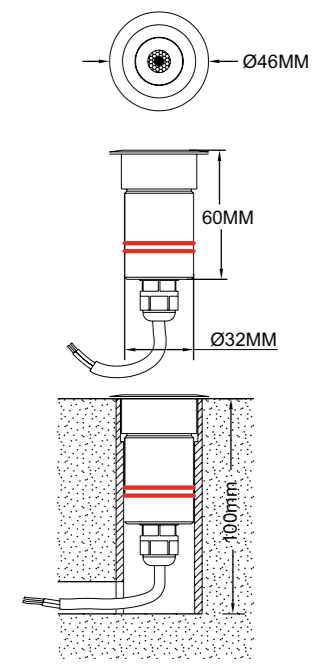

General Data	
Item No.	1015
Power	3 Watts
LED type	1 PC 3W CREE XPE LED
Luminous flux	110-130 lm
CCT	2700K, 3000K, 4000K, 6000K, R/G/Y/B
CRI	80+
Beam angle	10°, 17°, 26°, 30°, 40°, 60°
Dimension	Ø46x60 (mm) Diameter x length
Cut out	32 mm
Net weight	0.35 kgs
Warranty	3 years
Certifications	CE, RoHS
Electrical Data	
Input voltage	DC12V~DC24V
Insulation class	Class III
Cable	1PC rubber cable 1.5M H05RN-F 2x0.75mm square
Driver	Low voltage constant current output, excluding the transformer

Construction Data	
IP rating	IP67 Waterproof
IK rating	IK06
Housing	Solid Passivated (Anodizing) Aluminum CNC machined . (Stainless steel 316 housing as options)
Protection finishing	11~13µm thickness anodized film for housing .Dark grey
Trim	Stainless steel 316
Glass	Step tempered Glass.T=6mm.
Loading capacity	320 kgs
Cable Gland	PG7 IP67
Gasket	O-ring PMQ silicone seal
Accessories	
Mounting Sleeve	Solid Passivated (Anodizing) Aluminum CNC machined .Dark grey
Packaging	
Inner box size	110*85*60 mm
Carton size	45*24*33 cm (50PCS / carton)

SSS 316 **Passivated** **3 Years Warranty**