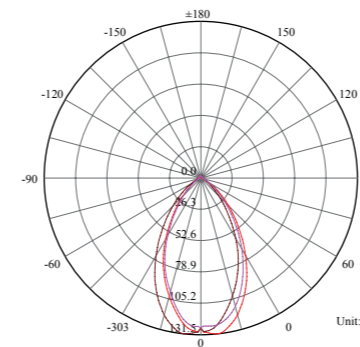

Vert.Spread:23.5 Horiz.Spread:25.3

Illumination Picture

CE RoHS COMPLIANT IP67 IK04

Photometric Data (RGB+CW6000K, 30°) & Illumination Picture

Light Distribution Curve [Unit: cd]

Lux distance Curve

Center Beam LUX	Beam Width	
	V	H
11.885	1.1m	1.171m
2.923	1.7m	1.82m
1.296	2.5m	2.72m
0.786	3.3m	3.52m
0.488	4.2m	4.52m
0.323	5.0m	5.44m