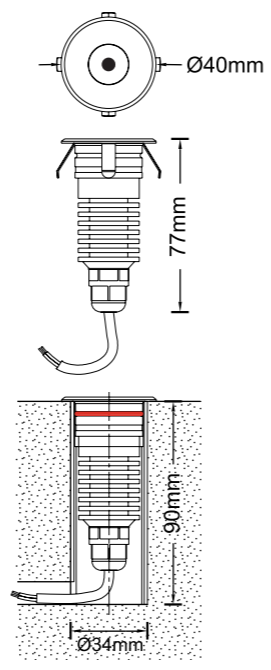

SSS 316 **Passivated** **3 Years Warranty**

Photometric Data (3000K, 1x45°) & Illumination Picture

Light Distribution Curve [Unit: cd]

Lux distance Curve

Center Beam LUX	Beam Width	
	V	H
46.14 LUX	1.2m	1.2m
11.53 LUX	2.4m	2.5m
5.13 LUX	3.6m	3.7m
2.88 LUX	4.8m	4.9m
1.85 LUX	6.0m	6.1m
1.28 LUX	7.2m	7.4m

Vert. Spread: 33.3 Horiz. Spread: 34.1

Illumination Picture

Photometric Data (3000K, 1x45°) & Illumination Picture

Light Distribution Curve [Unit: cd]

Lux distance Curve

Center Beam LUX	Beam Width	
	V	H
46.14 LUX	1.2m	1.2m
11.53 LUX	2.4m	2.5m
5.13 LUX	3.6m	3.7m
2.88 LUX	4.8m	4.9m
1.85 LUX	6.0m	6.1m
1.28 LUX	7.2m	7.4m

Vert. Spread: 33.3 Horiz. Spread: 34.1

Illumination Picture

General Data	
Item No.	1003
Power	3 Watts
LED type	1 PC 3W CREE XPE LED
Luminous flux	110-130 lm
CCT	2700K, 3000K, 4000K, 6000K, R/G/Y/B
CRI	80+
Beam angle	25°, 40°, 60°
Dimension	Ø40x77 (mm) Diameter x length
Cut out	34 mm
Net weight	0.23 kgs
Warranty	3 years
Certifications	CE, RoHS
Electrical Data	
Input voltage	DC12V~DC24V
Insulation class	Class III
Cable	1PC rubber cable 1.5M H05RN-F 2x0.75mm square
Driver	Low voltage constant current output, excluding the transformer