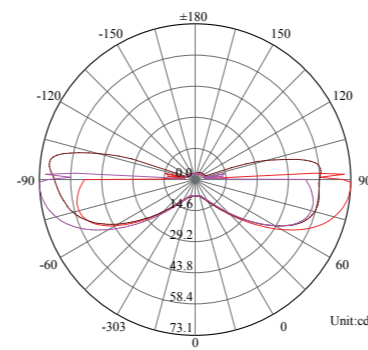

SSS 316 **Passivated** **3 Years Warranty**

Photometric Data (3000K, 2x80°) & Illumination Picture

Light Distribution Curve [Unit: cd]

Lux distance Curve

Illumination Picture

Photometric Data (3000K, 4x80°) & Illumination Picture

Light Distribution Curve [Unit: cd]

Lux distance Curve

Illumination Picture

General Data	
Item No.	LPE001
Power	4 Watts
LED type	18 PCS 2835 SMD LED
Luminous flux	140~150 lm
CCT	2700K, 3000K, 4000K, 6000K, R/G/Y/B
CRI	80+
Beam angle	360°
Dimension	78x72 (mm) Diameter x Height
Cut out	54 mm
Net weight	0.42 kgs
Warranty	3 years
Certifications	CE, RoHS
Electrical Data	
Input voltage	DC24V
Insulation class	Class III
Cable	1PC rubber cable 1.5M H05RN-F 2x0.75mm square
Driver	Low voltage constant current output,excluding the transformer