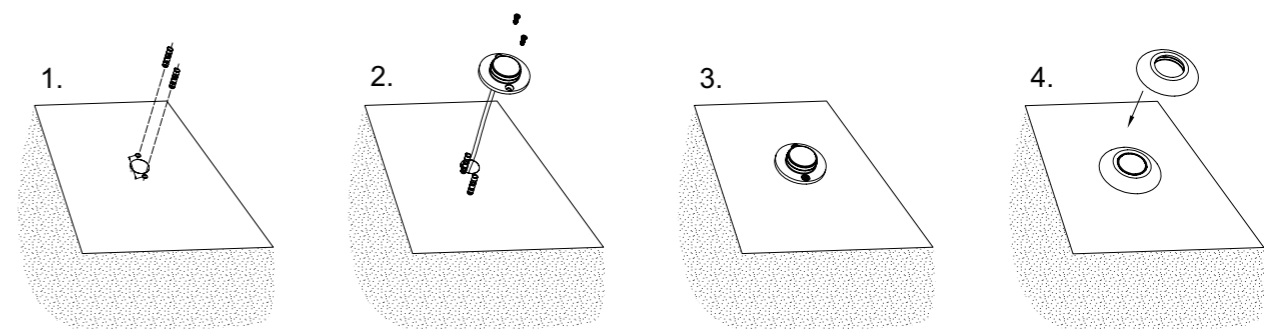

Installation Drawing (It's compatible with the six kinds of cover in the before two pages!)

CE RoHS COMPLIANT IP67 IK06