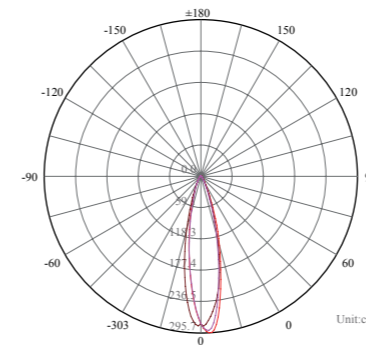

Photometric Data (RGB, 25°) & Illumination Picture

Light Distribution Curve [Unit: cd]