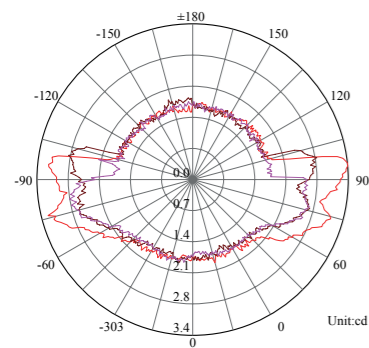

Photometric Data (3000K, 4x80°) & Illumination Picture

Light Distribution Curve [Unit: cd]