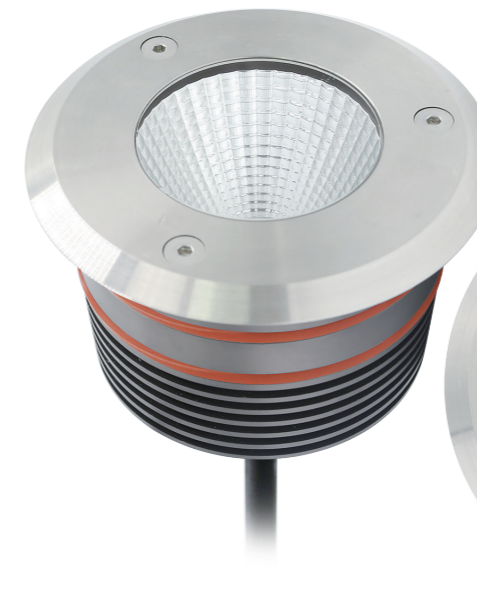

General Data	
Item No.	9W-COB
Power	9 Watts
LED type	1 PC 9W COB LED
Luminous flux	700-750 lm
CCT	2700K, 3000K, 4000K, 6000K
CRI	80+
Beam angle	25°, 40°, 60°
Dimension	Ø78x60 (mm) Diameter x length
Cut out	66 mm
Net weight	0.538 kgs
Warranty	3 years
Certifications	CE, RoHS
Electrical Data	
Input voltage	DC24V as standard, (AC100~245V as options)
Insulation class	Class III
Cable	1PC rubber cable 1.5M H05RN-F 2x0.75mm square
Driver	Low voltage constant current output, excluding the transformer

Construction Data	
IP rating	IP67 Waterproof
IK rating	IK08
Housing	Solid Passivated (Anodizing) Aluminum CNC machined
Protection finishing	20~25µm thickness anodized film for housing .Dark grey
Trim	Stainless steel 316
Glass	Step tempered Glass.T=8mm.
Loading capacity	2000 kgs
Cable Gland	PG7 IP67
Gasket	O-ring PMQ silicone seal
Accessories	
Mounting Sleeve	Passivated (Anodizing) Aluminum CNC machined .Dark grey
Packaging	
Inner box size	85*85*110 mm
Carton size	45*36*13.5 cm (20PCS / carton)

SSS 316 **Passivated** **3 Years Warranty**

General Data	
Item No.	12W-COB
Power	12 Watts
LED type	1 PC 12W COB LED
Luminous flux	950-1000 lm
CCT	2700K, 3000K, 4000K, 6000K
CRI	80+
Beam angle	20°, 30°, 38°, 60°
Dimension	Ø116x72 (mm) Diameter x length
Cut out	100 mm
Net weight	1.33 kgs
Warranty	3 years
Certifications	CE, RoHS
Electrical Data	
Input voltage	DC24V
Insulation class	Class III
Cable	1PC rubber cable 1.5M H05RN-F 2x0.75mm square
Driver	Low voltage constant current output, excluding the transformer

Construction Data	
IP rating	IP67 Waterproof
IK rating	IK09
Housing	Solid Passivated (Anodizing) Aluminum CNC machined
Protection finishing	20~25µm thickness anodized film for housing .Dark grey
Trim	Stainless steel 316
Glass	Step tempered Glass.T=8mm.
Loading capacity	2000 kgs
Cable Gland	PG7 IP67
Gasket	O-ring PMQ silicone seal
Accessories	
Mounting Sleeve	Passivated (Anodizing) Aluminum CNC machined
Packaging	
Inner box size	121*121*112 mm
Carton size	62*26*12.5 cm (10 PCS/Carton)

SSS 316 **Passivated** **3 Years Warranty**