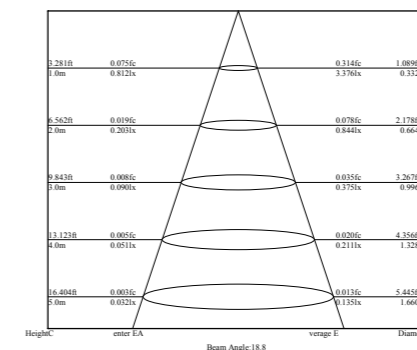

Lux distance Curve