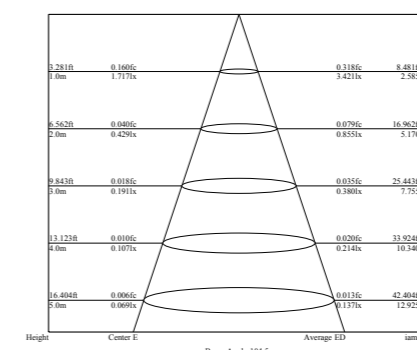

Photometric Data (3000K, 3x100°) & Illumination Picture

Light Distribution Curve [Unit: cd]

Lux distance Curve

Illumination Picture

CE RoHS COMPLIANT IP67 IK10

Photometric Data (3000K, 3x80°) & Illumination Picture

Light Distribution Curve [Unit: cd]

Lux distance Curve

Illumination Picture

CE RoHS COMPLIANT IP67 IK10

General Data	
Item No.	1006-4
Power	3 Watts
LED type	1 PC 3W CREE XPE LED
Luminous flux	95~100 lm
CCT	2700K, 3000K, 4000K, 6000K, R/G/Y/B
CRI	80+
Beam angle	4x80°
Dimension	60x75 (mm) Diameter x Height
Cut out	40 mm
Net weight	0.322 kgs
Warranty	3 years
Certifications	CE, RoHS
Electrical Data	
Input voltage	DC12V~DC24V
Insulation class	Class III
Cable	1PC rubber cable 1.5M H05RN-F 2x0.75mm square
Driver	Low voltage constant current output,excluding the transformer