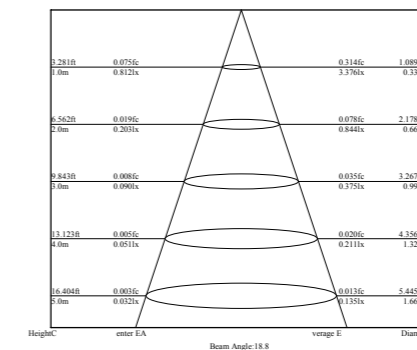

Lux distance Curve