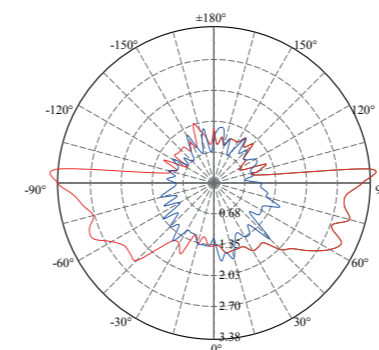

SSS 316 **Passivated** **3 Years Warranty**

Photometric Data (3000K, 1x100°) & Illumination Picture

Light Distribution Curve [Unit: cd]

Lux distance Curve

Distance (m)	Illuminance at a Distance	
	Center Beam LUX	Beam Width (V x H)
2m	0.30 LUX	9.6m x 1.4m
4m	0.07 LUX	19.3m x 2.8m
6m	0.03 LUX	28.9m x 4.2m
8m	0.02 LUX	38.6m x 5.6m
10m	0.01 LUX	48.2m x 6.9m
12m	0.01 LUX	57.8m x 8.3m

Vert.Spread:135.0 Horiz.Spread:38.3

Illumination Picture

CE RoHS IP67 IK10

Photometric Data (3000K, 2x100°) & Illumination Picture

Light Distribution Curve [Unit: cd]

Lux distance Curve

Distance (m)	Illuminance at a Distance	
	Center Beam LUX	Beam Width (V x H)
2m	0.34 LUX	2.8m x 0.0m
4m	0.08 LUX	5.6m x 0.0m
6m	0.04 LUX	8.4m x 0.0m
8m	0.02 LUX	11.2m x 0.0m
10m	0.01 LUX	14.0m x 0.0m
12m	0.01 LUX	16.8m x 0.0m

Vert.Spread:70.0 Horiz.Spread:0.0

Illumination Picture

CE RoHS IP67 IK10

General Data	
Item No.	.1006-3
Power	3 Watts
LED type	1 PC 3W CREE XPE LED
Luminous flux	95~100 lm
CCT	2700K, 3000K, 4000K, 6000K, R/G/Y/B
CRI	80+
Beam angle	3x100°
Dimension	60x75 (mm) Diameter x Height
Cut out	40 mm
Net weight	0.327 kgs
Warranty	3 years
Certifications	CE, RoHS
Electrical Data	
Input voltage	DC12V~DC24V
Insulation class	Class III
Cable	1PC rubber cable 1.5M H05RN-F 2x0.75mm square
Driver	Low voltage constant current output,excluding the transformer