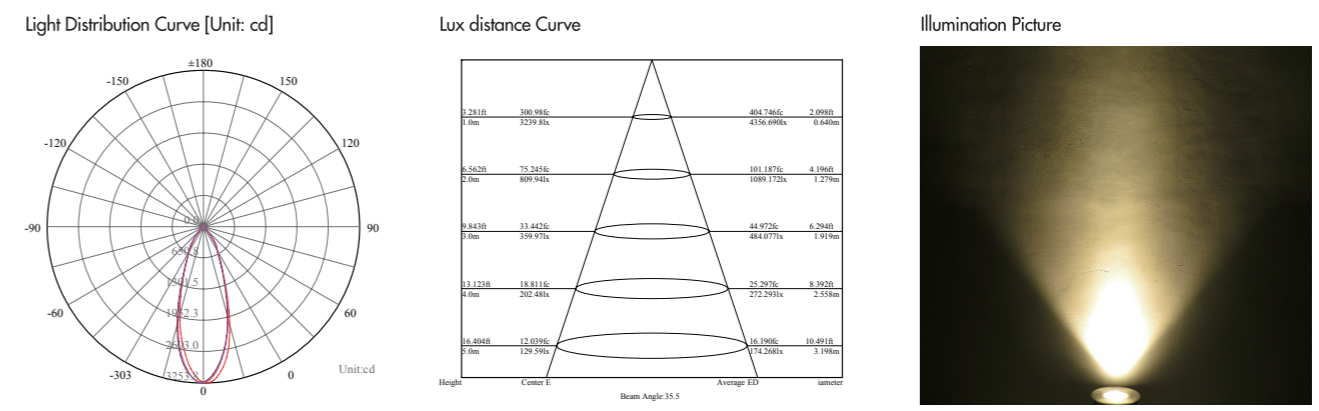

Photometric Data (3000K, 1x30°) & Illumination Picture

CE RoHS COMPLIANT IP67 IK09

CE RoHS COMPLIANT IP67 IK09