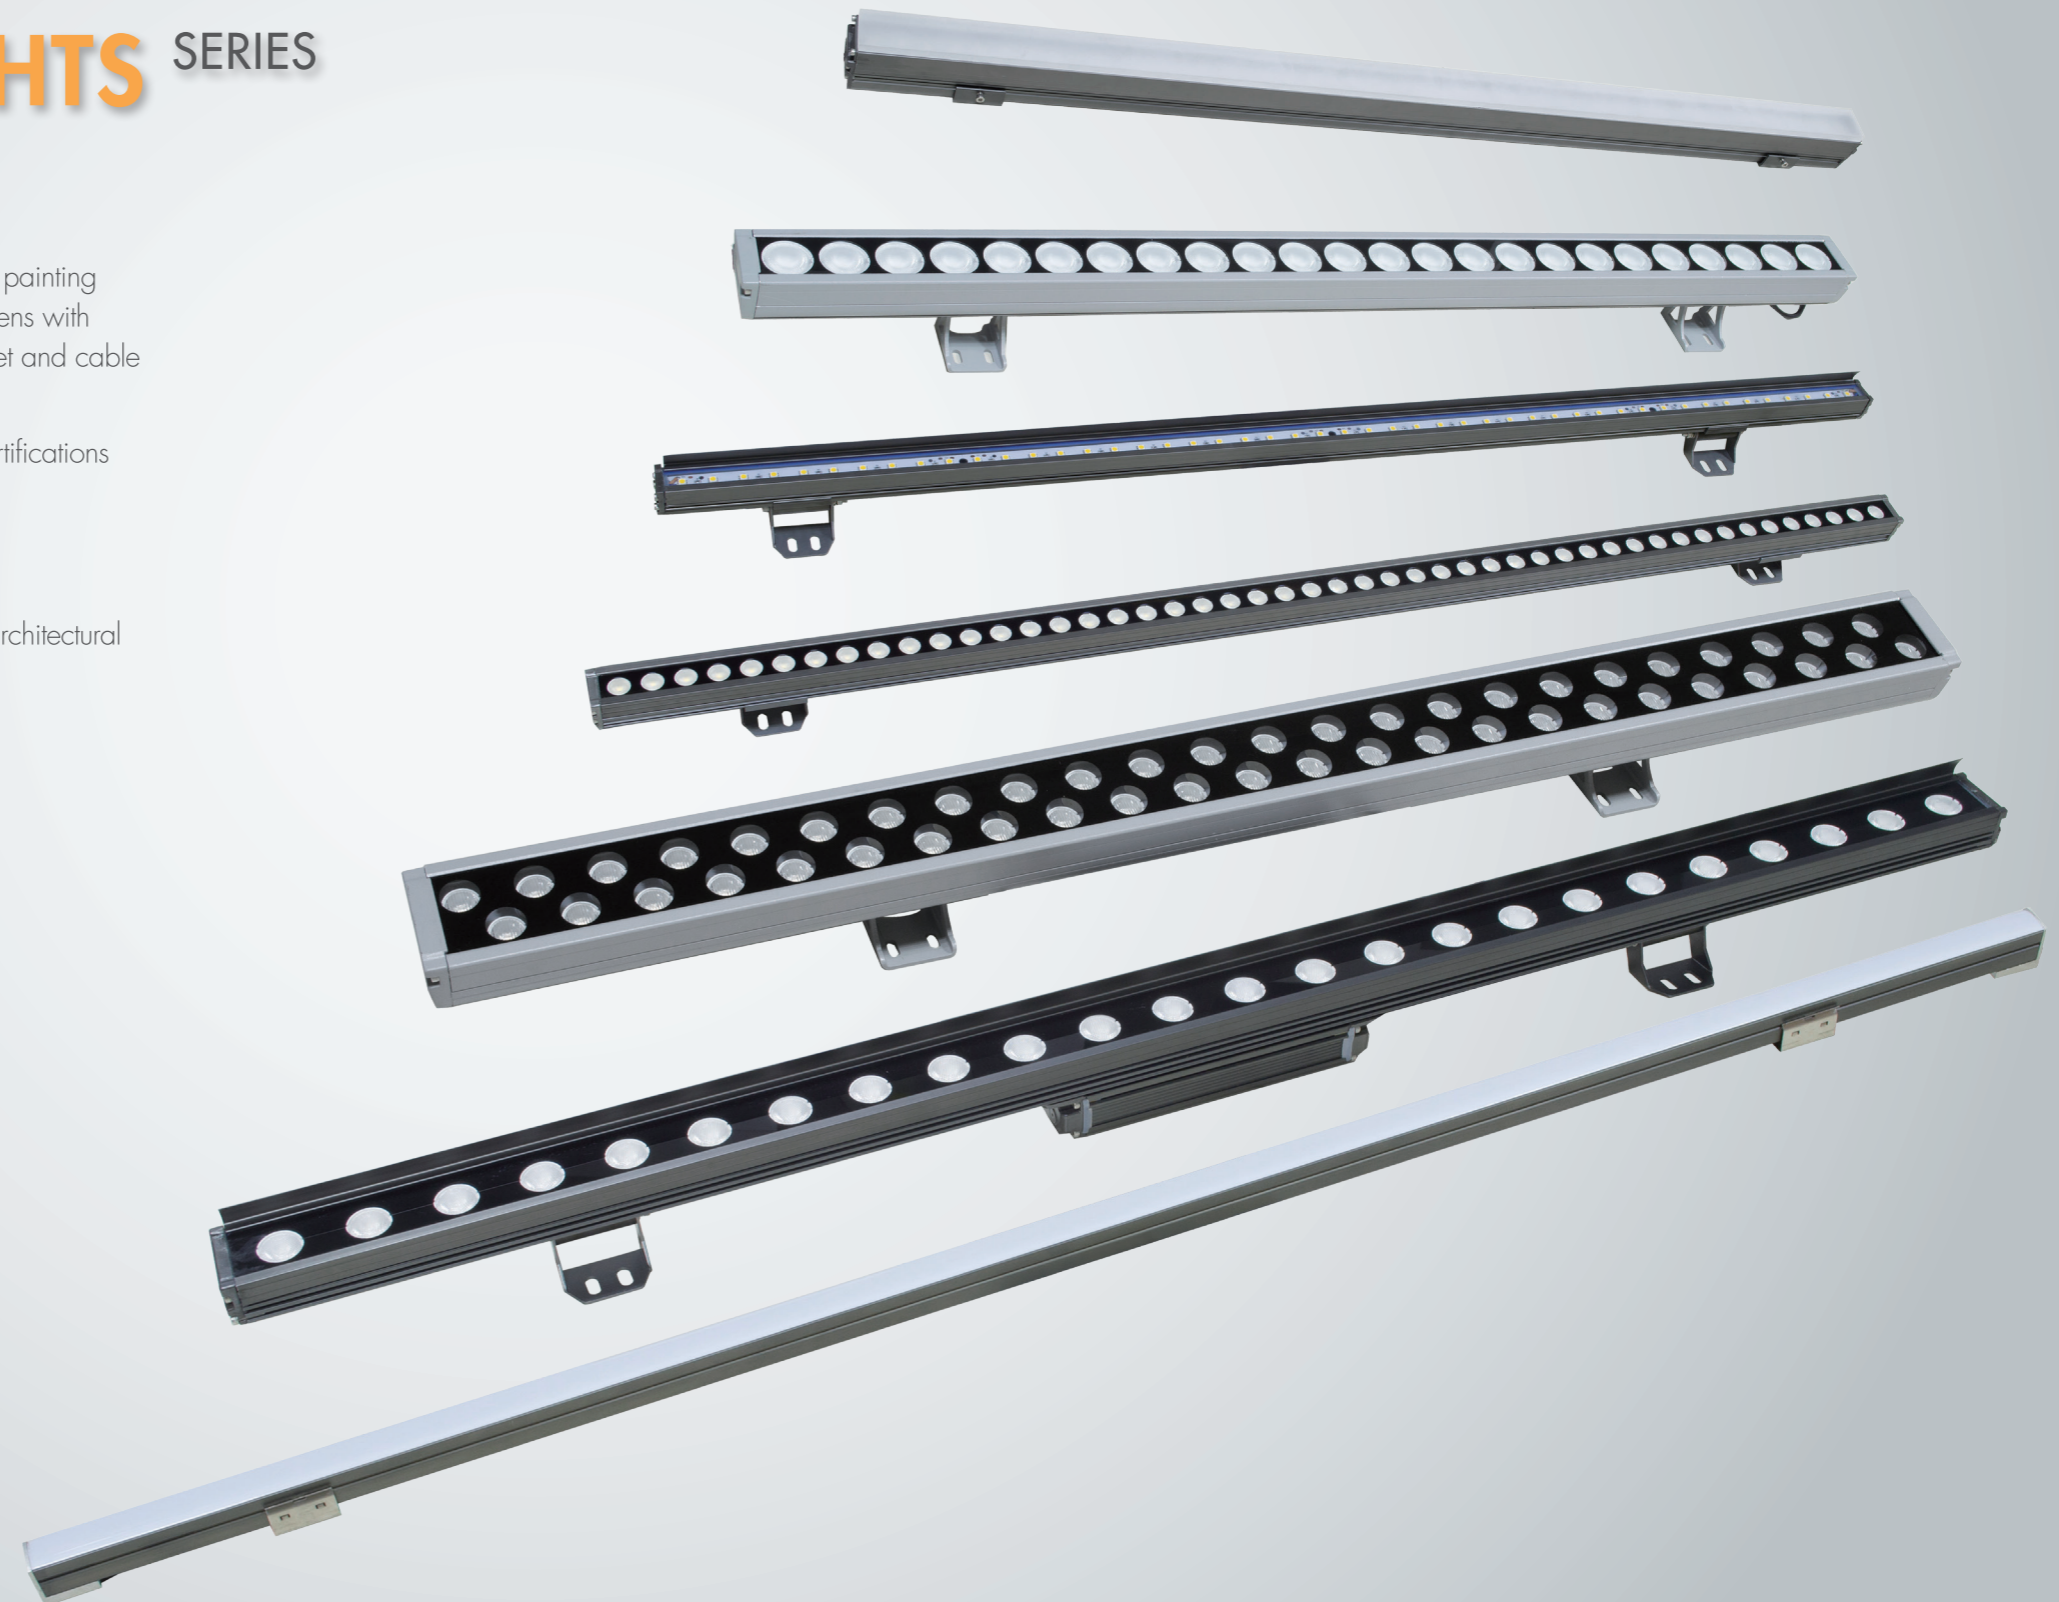

LED WALL WASHER AND LED LINEAR LIGHTS SERIES

Products Features

These products are designed with die-casting aluminium ,with powder coated painting anti-corrosion finishing for housing in black color or grey color, optics PMMA lens with wonderful light output, tempered glass for high loading capacity,silicone gasket and cable gland for waterpoo IP65 and high quality OSRAM LED.

These products are with CE,RoHS certifications,and the SAA,PSE,UL or ETL certifications will be available in the coming future.

Application

These lights are widely used in the exterior application,such as lighting walls,architectural features ,landscape features for the hotel, the garden,the park,the building etc.

2 Years Warranty

IP65

IK04