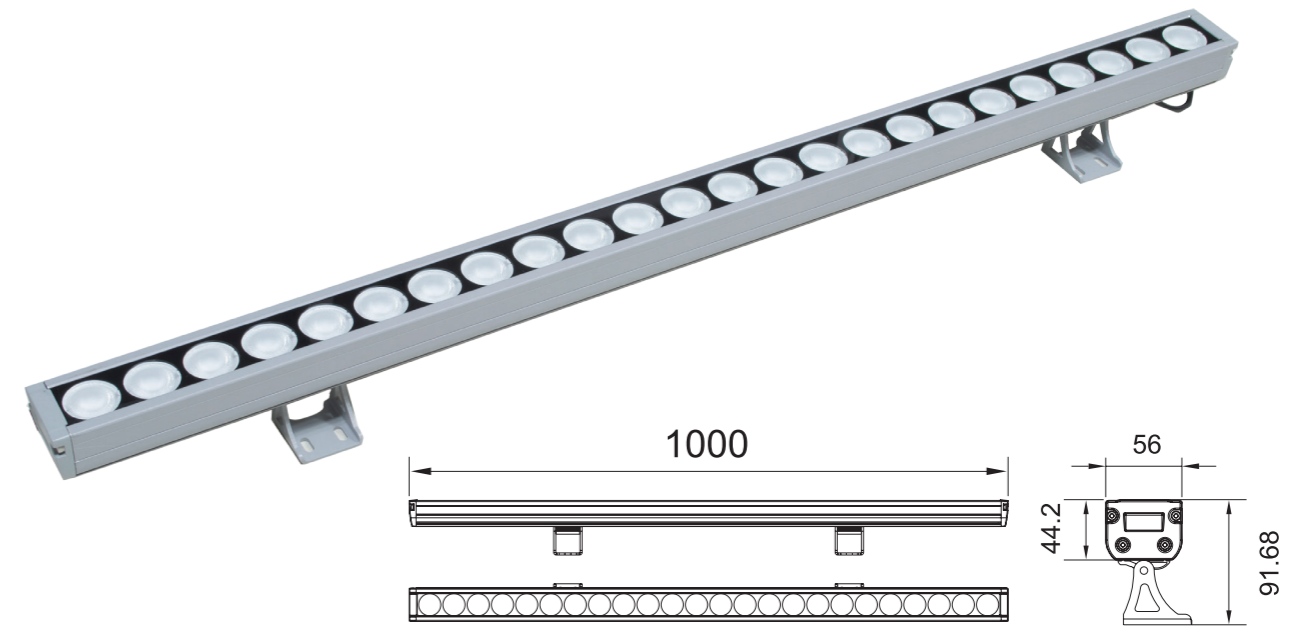

General Data	
Item No.	LP-B002-48W
Power	48 Watts
LED type	24*2W Osram LED
Luminous flux	3360 lm
CCT	3000K, 4000K, 6000K or RGB
CRI	80+
Beam angle	5°/36°
Dimension	1000*56*43 mm (L x W x H)
Cut out	/
Net weight	2.95 kgs
Warranty	2 years
Certifications	CE, RoHS
Electrical Data	
Input voltage	DC24V
Insulation class	Class III
Cable	2 PCS rubber cable 20CM cables with waterproof connector
Driver	Low voltage constant current output ,excluding the transformer
Control	DMX512 or stand alone as options

Construction Data	
IP rating	IP65 Waterproof
IK rating	IK04
Housing	Die-casting aluminium
Protection finishing	Powder coated painting in grey color
Trim	Die-casting aluminium
Glass	Tempered Glass.T=4mm.
Loading capacity	220kgs
Cable Gland	PG7 IP67
Gasket	PMQ silicone gasket seal
Accessories	
Bracket	Aluminium bracket
Packaging	
Inner box size	1015*70*55 mm
Carton size	103*8.6*12.5 cm (6PCS / carton)

2 Years Warranty