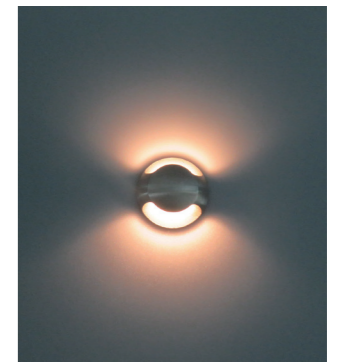

SSS 316 **Passivated** **3 Years Warranty**

Photometric Data (3000K, 1x100°) & Illumination Picture

Light Distribution Curve [Unit: cd]

Lux distance Curve

Distance (m)	Illuminance at a Distance	
	Center Beam LUX	Beam Width (V x H)
2m	0.30 LUX	9.6m x 1.4m
4m	0.07 LUX	19.3m x 2.8m
6m	0.03 LUX	28.9m x 4.2m
8m	0.02 LUX	38.6m x 5.6m
10m	0.01 LUX	48.2m x 6.9m
12m	0.01 LUX	57.8m x 8.3m

Vert.Spread:135.0 Horiz.Spread:38.3

Illumination Picture

CE RoHS IP67 IK10

Photometric Data (3000K, 2x100°) & Illumination Picture

Light Distribution Curve [Unit: cd]

Lux distance Curve

Distance (m)	Illuminance at a Distance	
	Center Beam LUX	Beam Width (V x H)
2m	0.34 LUX	2.8m x 0.0m
4m	0.08 LUX	5.6m x 0.0m
6m	0.04 LUX	8.4m x 0.0m
8m	0.02 LUX	11.2m x 0.0m
10m	0.01 LUX	14.0m x 0.0m
12m	0.01 LUX	16.8m x 0.0m

Vert.Spread:70.0 Horiz.Spread:0.0

Illumination Picture

CE RoHS IP67 IK10

General Data	
Item No.	.1006-3
Power	3 Watts
LED type	1 PC 3W CREE XPE LED
Luminous flux	95~100 lm
CCT	2700K, 3000K, 4000K, 6000K, R/G/Y/B
CRI	80+
Beam angle	3x100°
Dimension	60x75 (mm) Diameter x Height
Cut out	40 mm
Net weight	0.327 kgs
Warranty	3 years
Certifications	CE, RoHS
Electrical Data	
Input voltage	DC12V~DC24V
Insulation class	Class III
Cable	1PC rubber cable 1.5M H05RN-F 2x0.75mm square
Driver	Low voltage constant current output,excluding the transformer