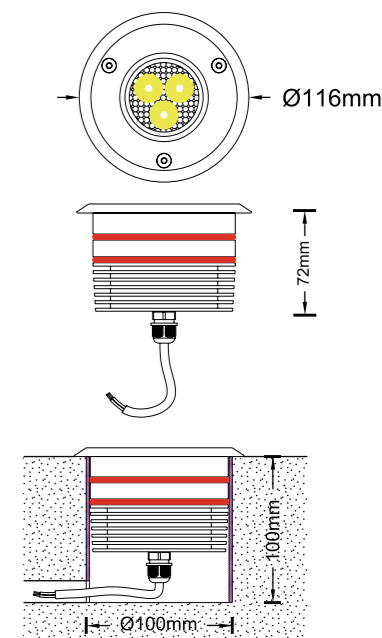

General Data	
Item No.	3002-RGB
Power	9 Watts
LED type	3 PCS 3W 3in1 LED
Luminous flux	540 lm (ALL LEDs ON)
CCT	RGB
CRI	70+
Beam angle	25°, 45° (Direction adjustable with 20° at max)
Dimension	116 x 72 (mm) Diameter x Height
Cut out	100 mm
Net weight	1.31 kgs
Warranty	3 years
Certifications	CE, RoHS
Electrical Data	
Input voltage	DC24V
Insulation class	Class III
Cable	1PC rubber cable 1.5M H05RN-F 4x0.75mm square
Driver	Low voltage constant current output ,excluding the transformer

Construction Data	
IP rating	IP67 Waterproof
IK rating	IK09
Housing	Solid Passivated (Anodizing) Aluminum CNC machined
Protection finishing	20~25µm thickness anodized film for housing .Dark grey
Trim	Stainless steel 316
Glass	Step tempered Glass.T=8mm.
Loading capacity	2000 kgs
Cable Gland	PG9 IP67
Gasket	O-ring PMQ silicone seal
Rotatable	Manual rotating bracket max 20°+20°
Accessories	
Mounting Sleeve	Passivated (Anodizing) Aluminum CNC machined
Packaging	
Inner box size	121*121*112mm
Carton size	38*26*24 cm (12PCS / carton)

SSS 316 **Passivated** **3 Years Warranty**
Adjustable