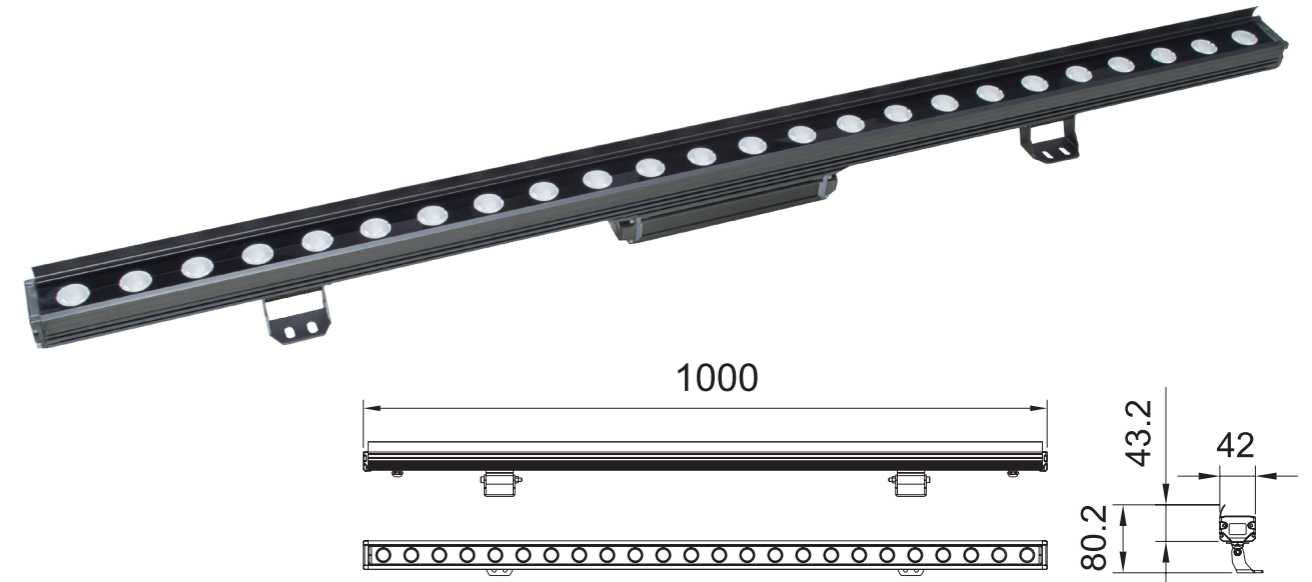

General Data	
Item No.	LP-A002-18W/LP-A002-24W/LP-A002-36W
Power	18 Watts / 24 Watts / 36 Watts
LED type	18 x 1W / 24 x 1W / 36x1W Osram LED
Luminous flux	1440 lm / 1920 lm / 2880 lm
CCT	3000K, 4000K, 6000K or RGB
CRI	80+
Beam angle	10°/15°/30°/45°/60°/90°/110°
Dimension	1000*42*80.2 mm (L x W x H)
Cut out	/
Net weight	1.78 kgs
Warranty	2 years
Certifications	CE, RoHS
Electrical Data	
Input voltage	DC24V
Insulation class	Class III
Cable	2 PCS rubber cable 20CM cables with waterproof connector
Driver	Low voltage constant current output ,excluding the transformer
Control	DMX512 or stand alone as options

Construction Data	
IP rating	IP65 Waterproof
IK rating	IK04
Housing	Die-casting aluminium
Protection finishing	Powder coated painting in black color
Trim	Die-casting aluminium
Glass	Tempered Glass.T=4mm.
Loading capacity	220kgs
Cable Gland	PG7 IP67
Gasket	PMQ silicone gasket seal
Accessories	
Bracket	Aluminium bracket
Packaging	
Inner box size	1015*85*50 mm
Carton size	107.5*35.5*22.5 cm (12PCS / carton)

2 Years Warranty