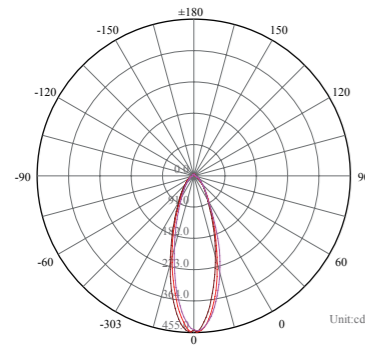

Photometric Data (RGB+CW, 45°) & Illumination Picture

Light Distribution Curve [Unit: cd]