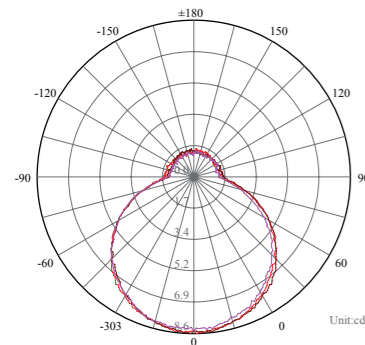

Photometric Data (3000K, 120°) & Illumination Picture

Light Distribution Curve [Unit: cd]