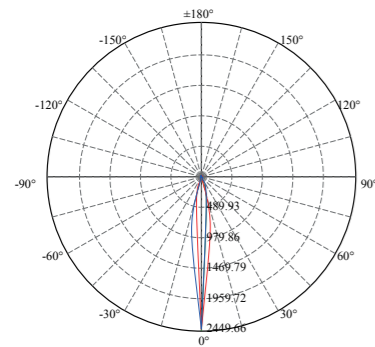

Photometric Data (3000K, 60°) & Illumination Picture

Light Distribution Curve [Unit: cd]

Lux distance Curve