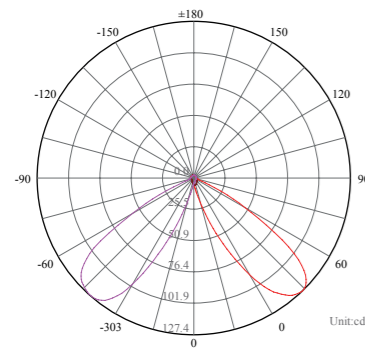

Photometric Data (3000K, 30°) & Illumination Picture

Light Distribution Curve [Unit: cd]