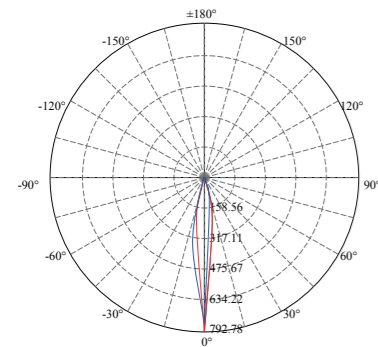

Photometric Data (3000K, 25°) & Illumination Picture

Light Distribution Curve [Unit: cd]

Lux distance Curve