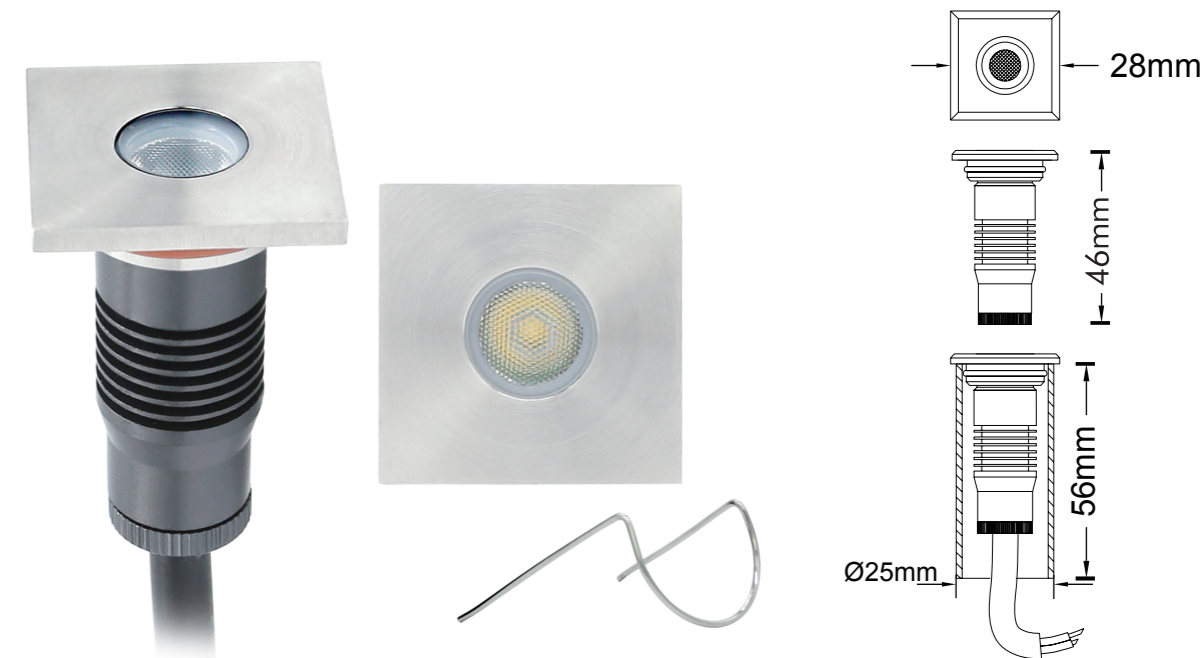

General Data	
Item No.	1X1-S
Power	1.4 Watts
LED type	1 PC CREE XPE LED
Luminous flux	75-80 lm
CCT	2700K, 3000K, 4000K, 6000K, R/G/Y/B
CRI	80+
Beam angle	15°, 25°, 30°, 45°, 60°, 120°
Dimension	28x28x44 (mm) Length x Width x Height
Cut out	25 mm
Net weight	0.08 kgs
Warranty	3 years
Certifications	CE, RoHS
Electrical Data	
Input voltage	DC12V~DC24V
Insulation class	Class III
Cable	1PC rubber cable 0.6M H05RN-F 2x0.75mm square
Driver	Low voltage constant current output,excluding the transformer

Construction Data	
IP rating	IP67 Waterproof
IK rating	IK06
Housing	Solid Passivated (Anodizing) Aluminum CNC machined
Protection finishing	11~13µm thickness anodized film for housing .Dark grey
Trim	Stainless steel 316
Glass	Step tempered Glass.T=4mm.
Loading capacity	320 kgs
Cable Gland	IP67
Gasket	O-ring PMQ silicone seal
Accessories	
Mounting Sleeve	Anti-corrosion grey PVC
Clip	With Aluminium spring that's for deck lights or ceiling lights application
Packaging	
Inner box size	70*55*55 mm
Carton size	46*37*24 cm (160PCS / carton)

SSS 316 **Passivated** **3 Years Warranty**