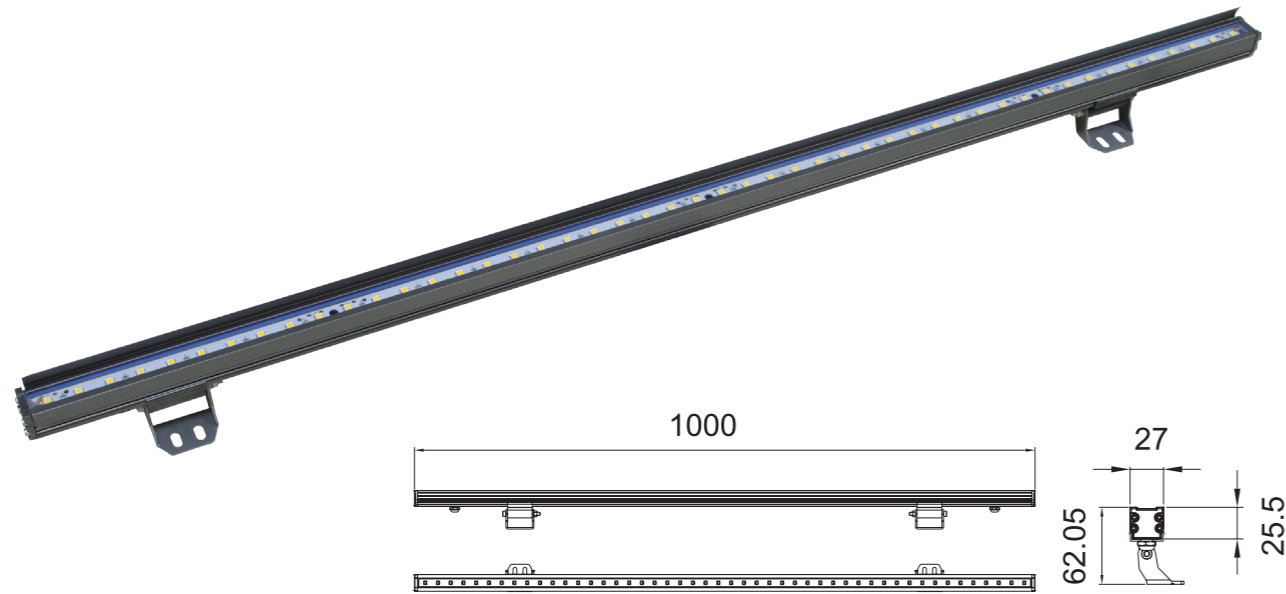

General Data	
Item No.	LP-LA001-12W
Power	12 Watts
LED type	48PCS 5050 SMD LED
Luminous flux	1080 lm
CCT	3000K, 4000K, 6000K or RGB
CRI	80+
Beam angle	120°
Dimension	1000*27*26 mm (L x W x H)
Cut out	/
Net weight	0.94 kgs
Warranty	2 years
Certifications	CE, RoHS
Electrical Data	
Input voltage	DC24V
Insulation class	Class III
Cable	2 PCS rubber cable 20CM cables with waterproof connector
Driver	Low voltage constant current output ,excluding the transformer
Control	Stand alone

Construction Data	
IP rating	IP65 Waterproof
IK rating	IK04
Housing	Die-casting aluminium
Protection finishing	Powder coated painting in grey color
Trim	Die-casting aluminium
Glass	Tempered Glass.T=4mm.
Loading capacity	220kgs
Cable Gland	PG7 IP67
Gasket	PMQ silicone gasket seal
Accessories	
Bracket	Aluminium bracket
Barn Door	With aluminium barn door as options
Packaging	
Inner box size	1030*75*55 mm
Carton size	107*30*27 cm (20PCS / carton)

2 Years Warranty