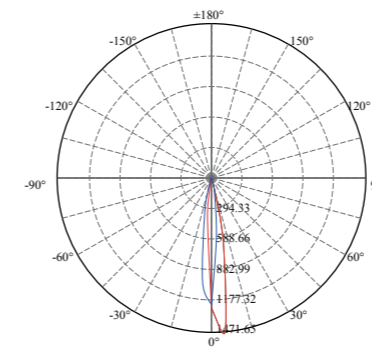

Vert. Spread: 17.9 Horiz. Spread: 17.3

Illumination Picture

CE RoHS COMPLIANT IP67 IK04

Photometric Data (3000K, 20°) & Illumination Picture

Light Distribution Curve [Unit: cd]

Lux distance Curve

Distance (m)	Illuminance at a Distance	
	Center Beam LUX	Beam Width (V x H)
2m	308.51 LUX	0.4m x 0.4m
4m	77.13 LUX	0.9m x 0.8m
6m	34.28 LUX	1.3m x 1.3m
8m	19.28 LUX	1.7m x 1.7m
10m	12.34 LUX	2.2m x 2.1m
12m	8.57 LUX	2.6m x 2.5m