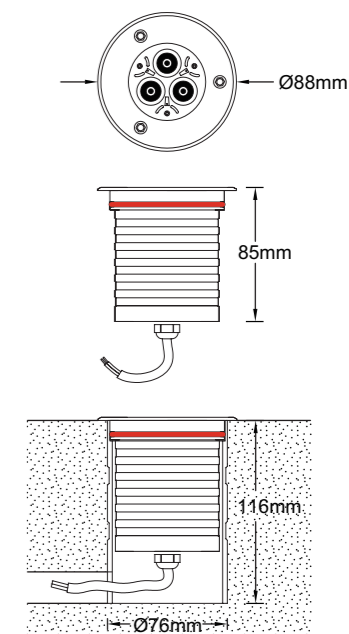

SSS 316 **Passivated** **3 Years Warranty**
Adjustable

Photometric Data (3000K,40°) & Illumination Picture

Light Distribution Curve [Unit: cd]

Lux distance Curve

Distance (m)	Illuminance at a Distance	
	Center Beam LUX	Beam Width (V x H)
2m	379.15 LUX	1.1m x 1.1m
4m	94.79 LUX	2.3m x 2.2m
6m	42.13 LUX	3.4m x 3.3m
8m	23.70 LUX	4.5m x 4.4m
10m	15.17 LUX	5.6m x 5.5m
12m	10.53 LUX	6.8m x 6.6m

Vert. Spread: 31.6 Horiz. Spread: 31.0

Illumination Picture

CE **RoHS COMPLIANT** **IP67** **IK09**

General Data	
Item No.	GU10
Power	/ (For fitting GU10 lamp with 62 mm height at max)
LED type	Without lamp as standard ,(with lamp as options)
Luminous flux	/
CCT	/
CRI	/
Beam angle	/
Dimension	Ø100x112 (mm) Diameter x Height
Cut out	88 mm
Net weight	1.010 kgs
Warranty	3 years
Certifications	CE, RoHS
Electrical Data	
Input voltage	AC100~245V
Insulation class	Class I
Cable	1PC rubber cable 1M H05RN-F 3x0.75mm square
Driver	/