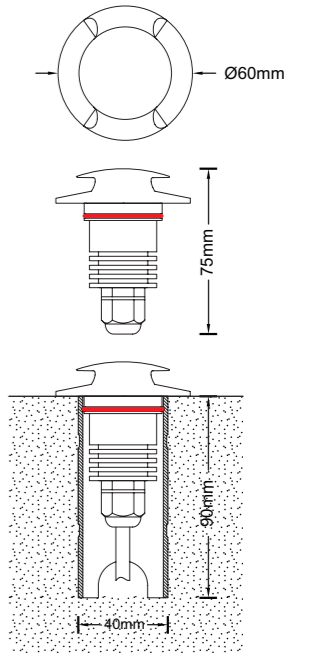

SSS 316

Adjustable

Passivated

3 Years Warranty

**IP67 IK06 IK07 IK08
IK09 IK10**

General Data	
Item No.	LP10061
Power	3 Watts
LED type	1 PC 3W CREE XPE LED
Luminous flux	95~100 lm
CCT	2700K, 3000K, 4000K, 6000K, R/G/Y/B
CRI	80+
Beam angle	1x100°
Dimension	60x75 (mm) Diameter x Height
Cut out	40 mm
Net weight	0.370 kgs
Warranty	3 years
Certifications	CE, RoHS
Electrical Data	
Input voltage	DC12V~DC24V
Insulation class	Class III
Cable	1PC rubber cable 1.5M H05RN-F 2x0.75mm square
Driver	Low voltage constant current output, excluding the transformer

Construction Data	
IP rating	IP67 Waterproof
IK rating	IK10
Housing	Solid Passivated (Anodizing) Aluminum CNC machined
Protection finishing	11~13µm thickness anodized film for housing .Dark grey
Trim	Stainless steel 316
Glass	Step tempered Glass.T=4mm.
Loading capacity	>2000 kgs
Cable Gland	PG9 IP67
Gasket	O-ring PMQ silicone seal
Accessories	
Mounting Sleeve	Passivated (Anodizing) Aluminum CNC machined.Dark grey
Packaging	
Inner box size	117*83*65 mm
Carton size	43*25*28 cm (40PCS / carton)

SSS 316 **Passivated** **3 Years Warranty**

General Data	
Item No.	LP10062
Power	3 Watts
LED type	1 PC 3W CREE XPE LED
Luminous flux	95~100 lm
CCT	2700K, 3000K, 4000K, 6000K , R/G/Y/B
CRI	80+
Beam angle	2x100°
Dimension	60x75 (mm) Diameter x Height
Cut out	40 mm
Net weight	0.341 kgs
Warranty	3 years
Certifications	CE, RoHS
Electrical Data	
Input voltage	DC12V~DC24V
Insulation class	Class III
Cable	1PC rubber cable 1.5M H05RN-F 2x0.75mm square
Driver	Low voltage constant current output, excluding the transformer