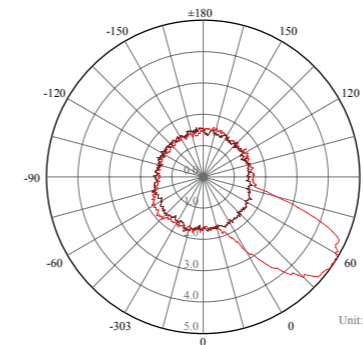

Photometric Data (3000K, 120°) & Illumination Picture

Light Distribution Curve [Unit: cd]