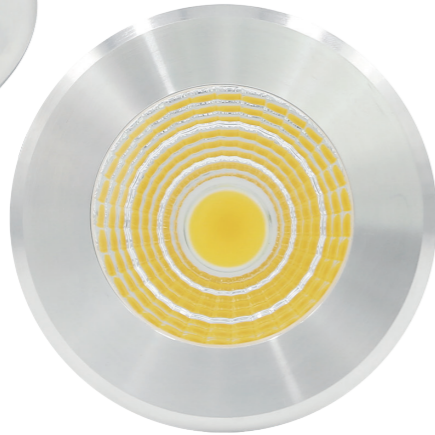

General Data	
Item No.	9W-COB
Power	9 Watts
LED type	1 PC 9W COB LED
Luminous flux	700-750 lm
CCT	2700K, 3000K, 4000K, 6000K
CRI	80+
Beam angle	25°, 40°, 60°
Dimension	Ø78x60 (mm) Diameter x length
Cut out	66 mm
Net weight	0.538 kgs
Warranty	3 years
Certifications	CE, RoHS
Electrical Data	
Input voltage	DC24V as standard, (AC100~245V as options)
Insulation class	Class III
Cable	1PC rubber cable 1.5M H05RN-F 2x0.75mm square
Driver	Low voltage constant current output, excluding the transformer

Construction Data	
IP rating	IP67 Waterproof
IK rating	IK08
Housing	Solid Passivated (Anodizing) Aluminum CNC machined
Protection finishing	20~25µm thickness anodized film for housing .Dark grey
Trim	Stainless steel 316
Glass	Step tempered Glass.T=8mm.
Loading capacity	2000 kgs
Cable Gland	PG7 IP67
Gasket	O-ring PMQ silicone seal
Accessories	
Mounting Sleeve	Passivated (Anodizing) Aluminum CNC machined .Dark grey
Packaging	
Inner box size	85*85*110 mm
Carton size	45*36*13.5 cm (20PCS / carton)

SSS 316 **Passivated** **3 Years Warranty**

General Data	
Item No.	12W-COB
Power	12 Watts
LED type	1 PC 12W COB LED
Luminous flux	950-1000 lm
CCT	2700K, 3000K, 4000K, 6000K
CRI	80+
Beam angle	20°, 30°, 38°, 60°
Dimension	Ø116x72 (mm) Diameter x length
Cut out	100 mm
Net weight	1.33 kgs
Warranty	3 years
Certifications	CE, RoHS
Electrical Data	
Input voltage	DC24V
Insulation class	Class III
Cable	1PC rubber cable 1.5M H05RN-F 2x0.75mm square
Driver	Low voltage constant current output, excluding the transformer

Construction Data	
IP rating	IP67 Waterproof
IK rating	IK09
Housing	Solid Passivated (Anodizing) Aluminum CNC machined
Protection finishing	20~25µm thickness anodized film for housing .Dark grey
Trim	Stainless steel 316
Glass	Step tempered Glass.T=8mm.
Loading capacity	2000 kgs
Cable Gland	PG7 IP67
Gasket	O-ring PMQ silicone seal
Accessories	
Mounting Sleeve	Passivated (Anodizing) Aluminum CNC machined
Packaging	
Inner box size	121*121*112 mm
Carton size	62*26*12.5 cm (10 PCS/Carton)

SSS 316 **Passivated** **3 Years Warranty**