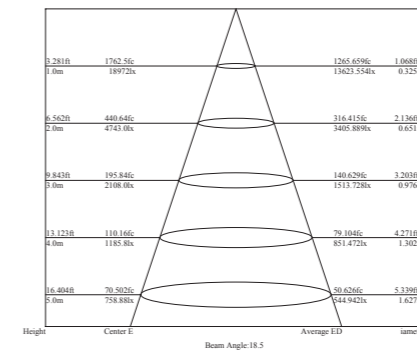

Lux distance Curve