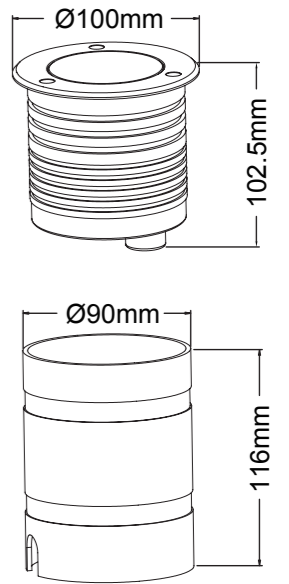

General Data	
Item No.	GU10-C
Power	/ (For fitting GU10 lamp with 62 mm height at max)
LED type	Without lamp as standard , (with lamp as options)
Luminous flux	/
CCT	/
CRI	/
Beam angle	/ (Direction adjustable by hand with 20° at max)
Dimension	Ø88x85 (mm) Diameter x Height
Cut out	88 mm
Net weight	0.74 kgs
Warranty	3 years
Certifications	CE, RoHS
Electrical Data	
Input voltage	AC100~245V
Insulation class	Class I
Cable	1PC rubber cable 1M H05RN-F 3x0.75mm square
Driver	/

Construction Data	
IP rating	IP67 Waterproof
IK rating	IK07
Housing	Solid Passivated (Anodizing) Aluminum CNC machined
Protection finishing	20~25µm thickness anodized film for housing .Dark grey
Trim	Stainless steel 316
Glass	Step tempered Glass.T=6mm.
Loading capacity	610 kgs
Cable Gland	PG7 IP67
Gasket	O-ring PMQ silicone seal
Accessories	
Mounting Sleeve	Anti-corrosion PVC . Grey
Packaging	
Inner box size	95*95*132 mm
Carton size	40.5*40.5*28 cm (32PCS / carton)

SSS 316 **Passivated** **3 Years Warranty**

General Data	
Item No.	MR16
Power	/ (For fitting MR16 lamp with 62 mm height at max)
LED type	Without lamp as standard ,(with lamp as options)
Luminous flux	/
CCT	/
CRI	/
Beam angle	/
Dimension	Ø100x102.5 (mm) Diameter x Height
Cut out	90 mm
Net weight	0.945 kgs
Warranty	3 years
Certifications	CE, RoHS
Electrical Data	
Input voltage	DC 12V
Insulation class	Class III
Cable	1PC rubber cable 1M H05RN-F 2x0.75mm square
Driver	/