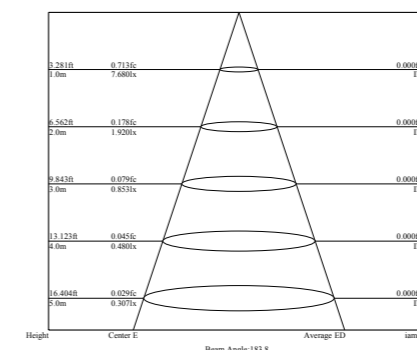

Light Distribution Curve [Unit: cd]

Lux distance Curve

Illumination Picture

General Data	
Item No.	D002
Power	8 Watts
LED type	4 PCS 2W CREE XPE LED
Luminous flux	160~170 lm
CCT	2700K, 3000K, 4000K, 6000K, R/G/Y/B
CRI	80+
Beam angle	2x80°
Dimension	100x86 (mm) Diameter x Height
Cut out	89 mm
Net weight	1.397 kgs
Warranty	3 years
Certifications	CE, RoHS
Electrical Data	
Input voltage	DC24V
Insulation class	Class III
Cable	1PC rubber cable 1.5M H05RN-F 2x0.75mm square
Driver	Low voltage constant current output, excluding the transformer

SSS 316 **Passivated** **3 Years Warranty**

Photometric Data (3000K, 2x80°) & Illumination Picture

Light Distribution Curve [Unit: cd]

Lux distance Curve

Illumination Picture

Photometric Data (3000K, 4x80°) & Illumination Picture

Light Distribution Curve [Unit: cd]

Lux distance Curve

Illumination Picture

General Data	
Item No.	LPE001
Power	4 Watts
LED type	18 PCS 2835 SMD LED
Luminous flux	140~150 lm
CCT	2700K, 3000K, 4000K, 6000K, R/G/Y/B
CRI	80+
Beam angle	360°
Dimension	78x72 (mm) Diameter x Height
Cut out	54 mm
Net weight	0.42 kgs
Warranty	3 years
Certifications	CE, RoHS
Electrical Data	
Input voltage	DC24V
Insulation class	Class III
Cable	1PC rubber cable 1.5M H05RN-F 2x0.75mm square
Driver	Low voltage constant current output,excluding the transformer