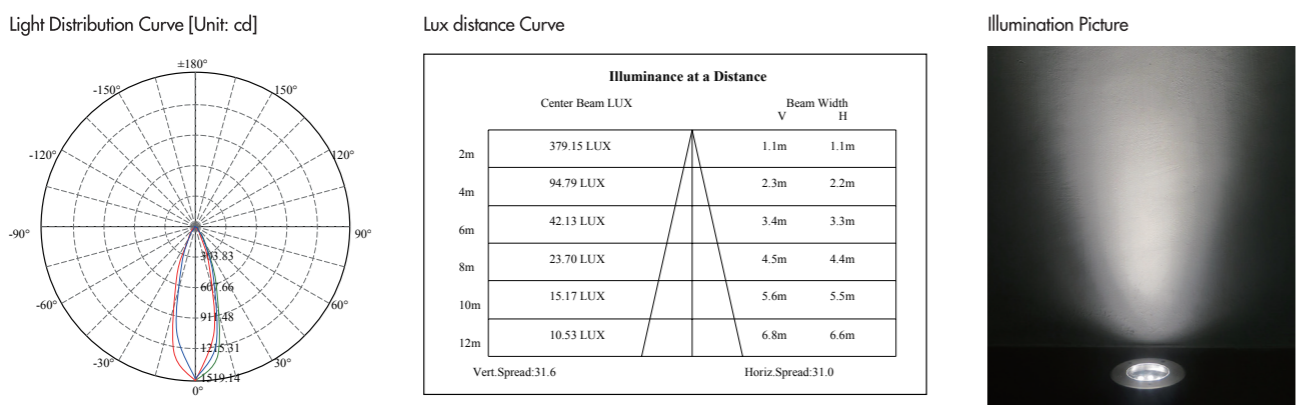

Photometric Data (3000K,40°) & Illumination Picture