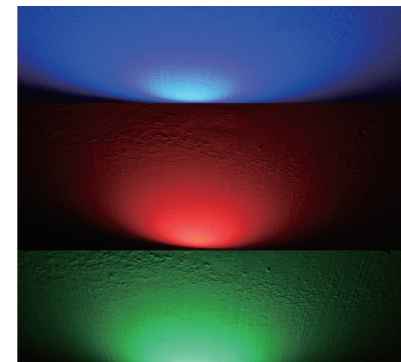

Light Distribution Curve [Unit: cd]

Lux distance Curve

Illumination Picture

CE RoHS COMPLIANT IP67 IK06

General Data	
Item No.	LPE003RGB
Power	3 Watts
LED type	6PCS 5050 3in1 RGB SMD LED
Luminous flux	90 lm (All LEDs on)
CCT	RGB
CRI	70+
Beam angle	120°
Dimension	60x49 (mm) Diameter x Height
Cut out	58 mm
Net weight	0.39 kgs
Warranty	3 years
Certifications	CE, RoHS
Electrical Data	
Input voltage	DC12V /DC24V
Insulation class	Class III
Cable	1PC rubber cable 1.5M H05RN-F 2x0.75mm square
Driver	Low voltage constant current output,excluding the transformer

SSS 316 **Passivated** **3 Years Warranty**

Photometric Data (3000K, 360°) & Illumination Picture

Light Distribution Curve [Unit: cd]

Lux distance Curve

Illumination Picture

CE RoHS COMPLIANT IP67 IK06

Photometric Data (3000K, 120°) & Illumination Picture