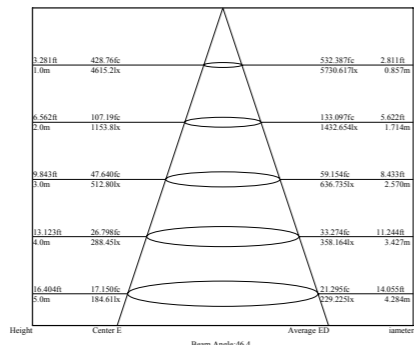

Lux distance Curve