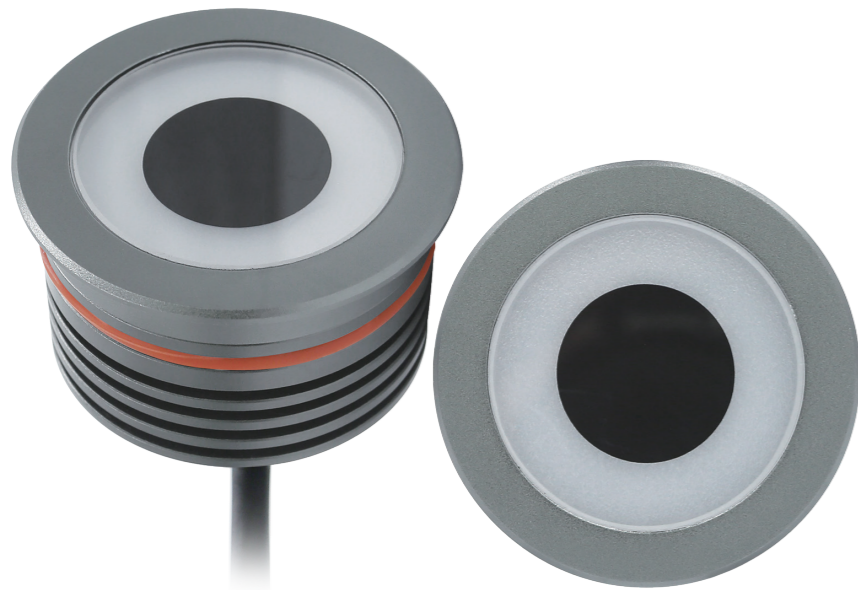

SSS 316 **Passivated** **3 Years Warranty**

General Data	
Item No.	LP10062
Power	3 Watts
LED type	1 PC 3W CREE XPE LED
Luminous flux	95~100 lm
CCT	2700K, 3000K, 4000K, 6000K , R/G/Y/B
CRI	80+
Beam angle	2x100°
Dimension	60x75 (mm) Diameter x Height
Cut out	40 mm
Net weight	0.341 kgs
Warranty	3 years
Certifications	CE, RoHS
Electrical Data	
Input voltage	DC12V~DC24V
Insulation class	Class III
Cable	1PC rubber cable 1.5M H05RN-F 2x0.75mm square
Driver	Low voltage constant current output, excluding the transformer

Light Distribution Curve [Unit: cd]

Lux distance Curve

Illumination Picture

CE RoHS COMPLIANT IP67 IK10

General Data	
Item No.	1006-4
Power	3 Watts
LED type	1 PC 3W CREE XPE LED
Luminous flux	95~100 lm
CCT	2700K, 3000K, 4000K, 6000K, R/G/Y/B
CRI	80+
Beam angle	4x80°
Dimension	60x75 (mm) Diameter x Height
Cut out	40 mm
Net weight	0.322 kgs
Warranty	3 years
Certifications	CE, RoHS
Electrical Data	
Input voltage	DC12V~DC24V
Insulation class	Class III
Cable	1PC rubber cable 1.5M H05RN-F 2x0.75mm square
Driver	Low voltage constant current output,excluding the transformer

Light Distribution Curve [Unit: cd]

Lux distance Curve

Illumination Picture

CE RoHS COMPLIANT IP67 IK06

General Data	
Item No.	LPE003RGB
Power	3 Watts
LED type	6PCS 5050 3in1 RGB SMD LED
Luminous flux	90 lm (All LEDs on)
CCT	RGB
CRI	70+
Beam angle	120°
Dimension	60x49 (mm) Diameter x Height
Cut out	58 mm
Net weight	0.39 kgs
Warranty	3 years
Certifications	CE, RoHS
Electrical Data	
Input voltage	DC12V /DC24V
Insulation class	Class III
Cable	1PC rubber cable 1.5M H05RN-F 2x0.75mm square
Driver	Low voltage constant current output,excluding the transformer