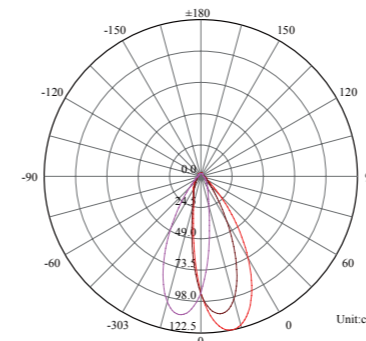

Photometric Data (3000K, tilt 18°+ pan 30°) & Illumination Picture

Light Distribution Curve [Unit: cd]