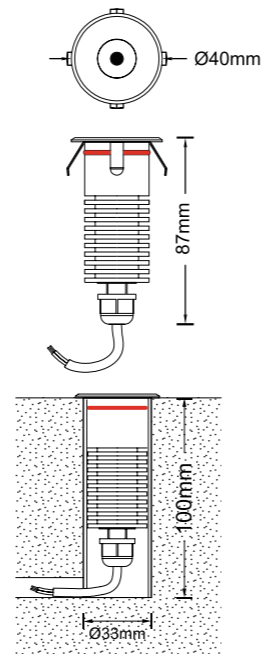

General Data	
Item No.	1003-RGB
Power	3 Watts
LED type	1 PC 3W 3in1 RGB LED
Luminous flux	95 lm (All LED chips on)
CCT	RGB
CRI	70+
Beam angle	20°, 45°, 60°
Dimension	40 x 87 (mm) Diameter x Height
Cut out	33mm
Net weight	0.27 kgs
Warranty	3 years
Certifications	CE, RoHS
Electrical Data	
Input voltage	DC12V /DC24V
Insulation class	Class III
Cable	1 x cable 1.5M H05RN-F 4x0.75mm square to open wires
Driver	Low voltage constant current output ,excluding the transformer

Construction Data	
IP rating	IP67 Waterproof
IK rating	IK06
Housing	Solid Passivated (Anodizing) Aluminum CNC machined
Protection finishing	11~13µm thickness anodized film for housing .Dark grey
Trim	Stainless Steel 316
Glass	Step style,Super White,Tempered Glass.T=4mm.
Loading capacity	320 kgs
Cable Gland	Nickel Copper PG9 IP67
Gasket	O-ring PMQ silicone seal
Accessories	
Mounting Sleeve	Solid Passivated (Anodizing) Aluminum CNC machined .Dark grey
Clip	With Aluminium spring that's for deck lights or ceiling lights application
Packaging	
Inner box size	120*85*60 mm
Carton size	49*24*33 cm (50 PCS / carton)

SSS 316 **Passivated** **3 Years Warranty**