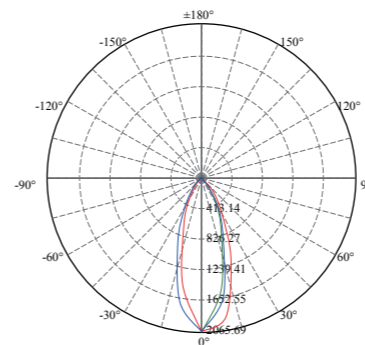

Photometric Data (3000K, 25°) & Illumination Picture

Light Distribution Curve [Unit: cd]

Lux distance Curve