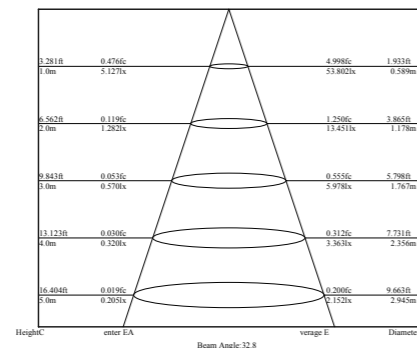

3 Years Warranty
Replaceable LED module !

Photometric Data (3000K, 30°) & Illumination Picture

Light Distribution Curve [Unit: cd]

Lux distance Curve

Illumination Picture

Photometric Data (3000K, 30°) & Illumination Picture