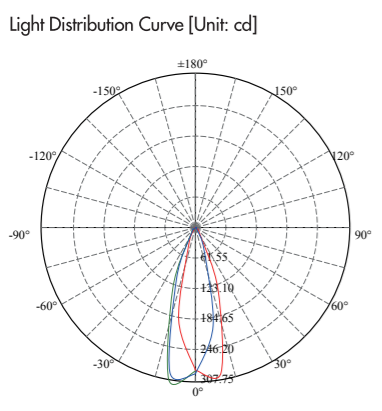

Photometric Data (3000K, 1x40°) & Illumination Picture

Lux distance Curve

Center Beam LUX	Beam Width	
	V	H
71.23 LUX	1.1m	1.0m
17.81 LUX	2.3m	2.1m
7.91 LUX	3.4m	3.1m
4.45 LUX	4.5m	4.2m
2.85 LUX	5.7m	5.2m
1.98 LUX	6.8m	6.3m

Vert.Spread:31.6 Horiz.Spread:29.4