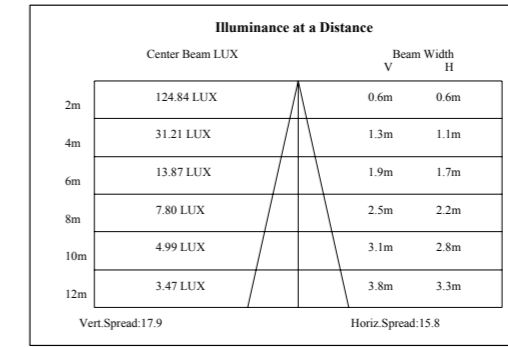

Lux distance Curve