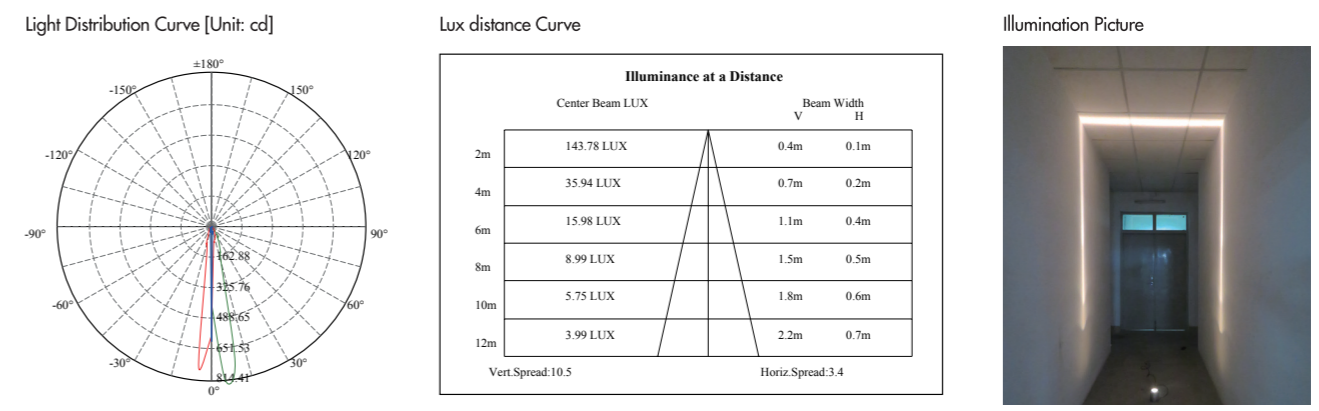

Photometric Data (3000K, 5°+5°+5° (similar with a door)) & Illumination Picture

CE RoHS COMPLIANT IP67 IK09

CE RoHS COMPLIANT IP67 IK09

INGROUND LIGHTS SERIES

INGROUND LIGHTS SERIES