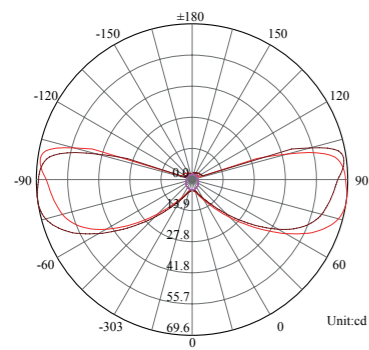

Photometric Data (3000K, 2x80°) & Illumination Picture

Light Distribution Curve [Unit: cd]