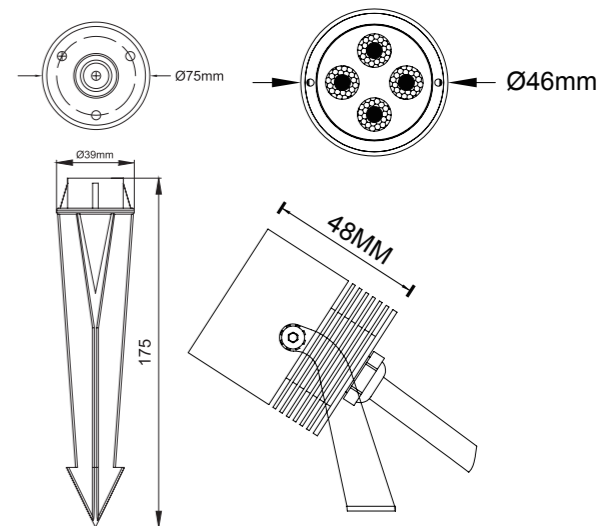

General Data	
Item No.	4002
Power	4 Watts
LED type	4 PCS 1W CREE XPE LED
Luminous flux	320~370 lm
CCT	2700K, 3000K, 4000K, 6000K
CRI	80+
Beam angle	25°, 40°, 60°
Dimension	46x48 (mm) Diameter x Height
Cut out	/
Net weight	0.246 kgs
Warranty	3 years
Certifications	CE, RoHS
Electrical Data	
Input voltage	DC24V
Insulation class	Class III
Cable	1PC rubber cable 1.5M H05RN-F 2x0.75mm square
Driver	Low voltage constant current output, excluding the transformer

Construction Data	
IP rating	IP67 Waterproof
IK rating	IK04
Housing	Solid Passivated (Anodizing) Aluminum CNC machined
Protection finishing	20~25µm thickness anodized film for housing .Dark grey
Trim	Passivated (Anodizing) Aluminum
Glass	Step tempered Glass.T=4mm.
Loading capacity	220 kgs
Cable Gland	PG7 IP67
Gasket	O-ring PMQ silicone seal
Accessories	
Spike	With PVC spike as spike spot lights (Standard)
Round base	With SS304 round base for wall mounting (optional)
Packaging	
Inner box size	95*65*65 mm
Carton size	40*34.5*28 cm (80PCS / carton)

Passivated 3 Years Warranty