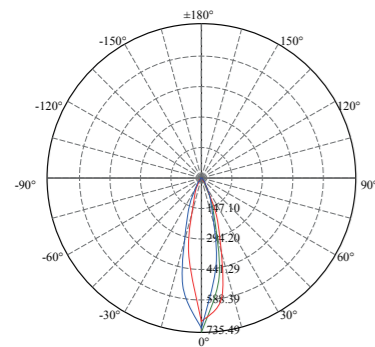

Photometric Data (3000K, 1x25°) & Illumination Picture

Light Distribution Curve [Unit: cd]

Lux distance Curve