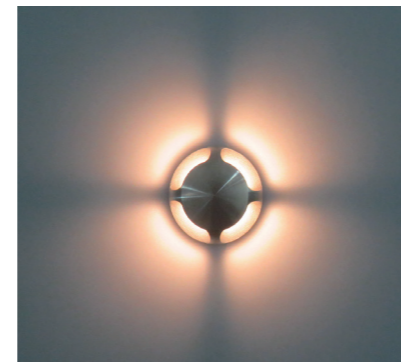

SSS 316 **Passivated** **3 Years Warranty**

Photometric Data (3000K, 4x80°) & Illumination Picture

Light Distribution Curve [Unit: cd]

Lux distance Curve

Illumination Picture

Photometric Data (3000K, 1x80°) & Illumination Picture