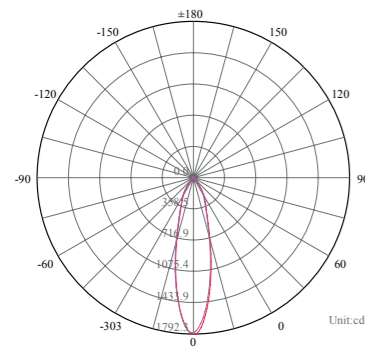

Photometric Data (3000K, 1x40°) & Illumination Picture

Light Distribution Curve [Unit: cd]