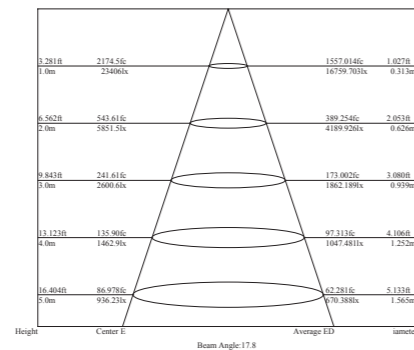

Lux distance Curve