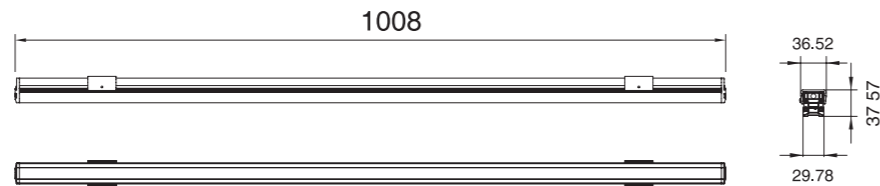

General Data	
Item No.	LP-LD001-12W
Power	12 Watts
LED type	48PCS SMD5050 LED
Luminous flux	1080 lm
CCT	3000K, 4000K, 6000K or RGB
CRI	80+
Beam angle	120°
Dimension	1000*30*30 mm (L x W x H)
Cut out	/
Net weight	0.34 kgs
Warranty	2 years
Certifications	CE, RoHS
Electrical Data	
Input voltage	DC24V
Insulation class	Class III
Cable	2 PCS rubber cable 20CM cables with waterproof connector
Driver	Low voltage constant current output ,excluding the transformer
Control	DMX512 or Stand alone

Construction Data	
IP rating	IP65 Waterproof
IK rating	IK04
Housing	Die-casting aluminium
Protection finishing	Powder coated painting in grey color
Trim	Die-casting aluminium
Glass	Tempered Glass.T=4mm.
Loading capacity	220kgs
Cable Gland	PG7 IP67
Gasket	PMQ silicone gasket seal
Accessories	
Bracket	Aluminium bracket
Packaging	
Inner box size	1020*50*70 mm
Carton size	107*30.5*27 cm (35PCS / carton)

2 Years Warranty