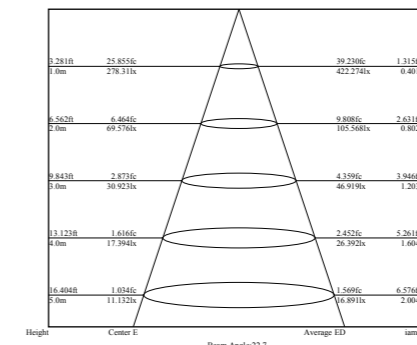

SSS 316 **Passivated** **3 Years Warranty**

Photometric Data (RGB, 25°) & Illumination Picture

Light Distribution Curve [Unit: cd]

Lux distance Curve

CE RoHS COMPLIANT IP67 IK06

General Data	
Item No.	3005-RGB
Power	3 Watts
LED type	3pcs 1W 3in 1
Luminous flux	130 lm (All LED on)
CCT	RGB
CRI	70+
Beam angle	25°, 45°
Dimension	54 x 72 (mm) Diameter x Height
Cut out	48 mm
Net weight	0.390 kgs
Warranty	3 years
Certifications	CE, RoHS
Electrical Data	
Input voltage	DC24V
Insulation class	Class III
Cable	1PC rubber cable 1.5M H05RN-F 4x0.75mm square
Driver	Low voltage constant current output ,excluding the transformer