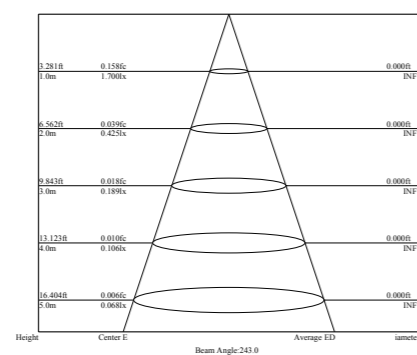

Light Distribution Curve [Unit: cd]

Lux distance Curve

Illumination Picture

CE RoHS COMPLIANT IP67 IK10

General Data	
Item No.	1006-4
Power	3 Watts
LED type	1 PC 3W CREE XPE LED
Luminous flux	95~100 lm
CCT	2700K, 3000K, 4000K, 6000K, R/G/Y/B
CRI	80+
Beam angle	4x80°
Dimension	60x75 (mm) Diameter x Height
Cut out	40 mm
Net weight	0.322 kgs
Warranty	3 years
Certifications	CE, RoHS
Electrical Data	
Input voltage	DC12V~DC24V
Insulation class	Class III
Cable	1PC rubber cable 1.5M H05RN-F 2x0.75mm square
Driver	Low voltage constant current output,excluding the transformer

SSS 316 **Passivated** **3 Years Warranty**

General Data	
Item No.	D001
Power	8 Watts
LED type	4 PCS 2W CREE XPE LED
Luminous flux	140~150 lm
CCT	2700K, 3000K, 4000K, 6000K, R/G/Y/B
CRI	80+
Beam angle	1x80°
Dimension	100x86 (mm) Diameter x Height
Cut out	89 mm
Net weight	1.522 kgs
Warranty	3 years
Certifications	CE, RoHS
Electrical Data	
Input voltage	DC 24V
Insulation class	Class III
Cable	1PC rubber cable 1.5M H05RN-F 2x0.75mm square
Driver	Low voltage constant current output,excluding the transformer

SSS 316 **Passivated** **3 Years Warranty**

Photometric Data (3000K, 4x80°) & Illumination Picture

Light Distribution Curve [Unit: cd]

Lux distance Curve

Illumination Picture

Photometric Data (3000K, 1x80°) & Illumination Picture

Light Distribution Curve [Unit: cd]

Lux distance Curve

Illumination Picture

General Data	
Item No.	D002
Power	8 Watts
LED type	4 PCS 2W CREE XPE LED
Luminous flux	160~170 lm
CCT	2700K, 3000K, 4000K, 6000K, R/G/Y/B
CRI	80+
Beam angle	2x80°
Dimension	100x86 (mm) Diameter x Height
Cut out	89 mm
Net weight	1.397 kgs
Warranty	3 years
Certifications	CE, RoHS
Electrical Data	
Input voltage	DC24V
Insulation class	Class III
Cable	1PC rubber cable 1.5M H05RN-F 2x0.75mm square
Driver	Low voltage constant current output, excluding the transformer