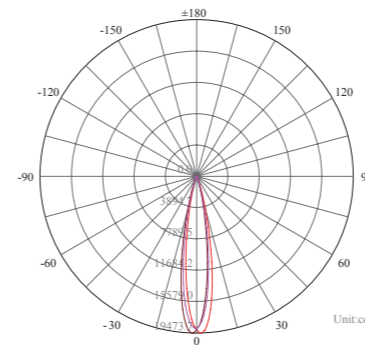

Photometric Data (3000K, 30°) & Illumination Picture

Light Distribution Curve [Unit: cd]