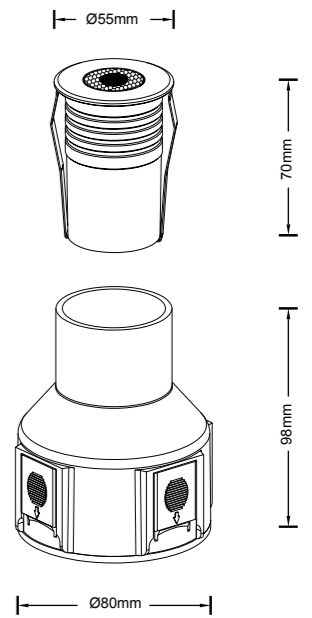

SSS 316 **Passivated** **3 Years Warranty**

Photometric Data (RGB, 45°) & Illumination Picture

Light Distribution Curve [Unit: cd]

Lux distance Curve

Illumination Picture

CE RoHS COMPLIANT IP67 IK06

General Data	
Item No.	1009-RGB
Power	3 Watts
LED type	1 PC 3W 3in1 LED
Luminous flux	105 lm (All LEDs on)
CCT	RGB
CRI	70+
Beam angle	25°, 45°
Dimension	55 x 70 (mm) Diameter x Height
Cut out	80 mm
Net weight	0.42 kgs
Warranty	3 years
Certifications	CE, RoHS
Electrical Data	
Input voltage	DC12V/DC24V
Insulation class	Class III
Cable	1PC rubber cable 1.5M H05RN-F 4x0.75mm square
Driver	Low voltage constant current output ,excluding the transformer