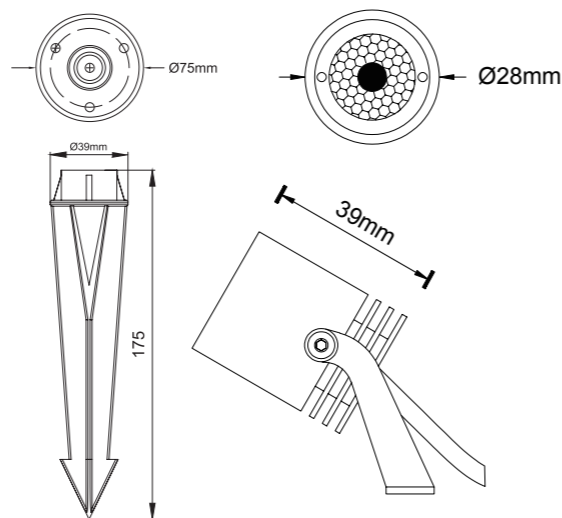

General Data	
Item No.	1004
Power	3 Watts (1 watt as optional)
LED type	1 PC 3W CREE XPE LED (1W LED as optional)
Luminous flux	90~100 lm
CCT	2700K, 3000K, 4000K, 6000K
CRI	80+
Beam angle	15°, 25°, 38°, 45°, 60°
Dimension	28 x 39 (mm) Diameter x Height
Cut out	/
Net weight	0.097 kgs
Warranty	3 years
Certifications	CE, RoHS
Electrical Data	
Input voltage	DC12V/DC24V
Insulation class	Class III
Cable	1PC PVC cable 1.5M H05RN-F 2x0.75mm square
Driver	Low voltage constant current output, excluding the transformer