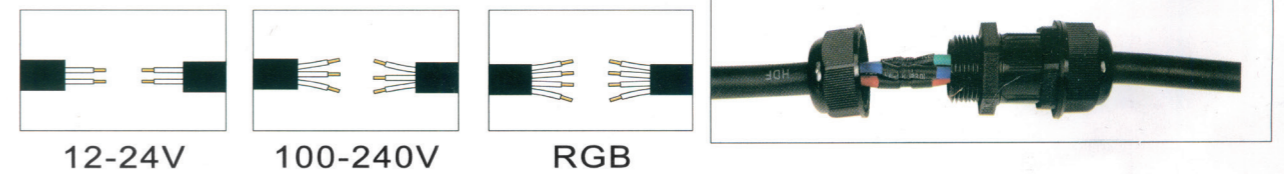

Parallel Circuit Connecting Drawing

Wiring Diagram