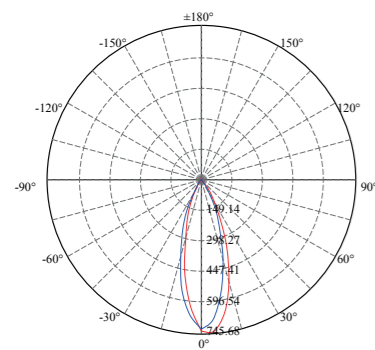

Photometric Data (3000K, 1x36°) & Illumination Picture

Light Distribution Curve [Unit: cd]

Lux distance Curve