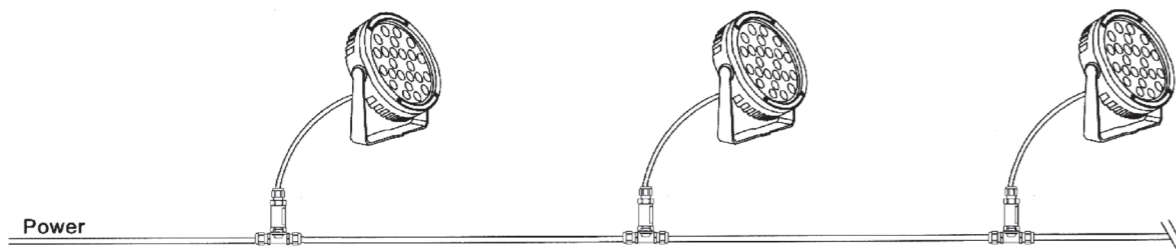

Parallel Circuit Connecting Drawing

Connection Demo

IP68 IK10