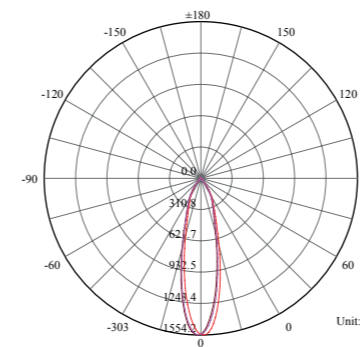

Vert.Spread:12.4 Horiz.Spread:12.0

Illumination Picture

CE RoHS COMPLIANT IP67 IK04

Photometric Data (3000K, 25°) & Illumination Picture

Light Distribution Curve [Unit: cd]

Lux distance Curve

Center L	Beam Angle 26.1		Average ED	sumter
	Height	Beam Angle 26.1		
1.281m	143.736	213.1836	1.8206	
2.0m	154.716	228.7076	0.4636	
3.562m	35.9336	53.2966	3.0406	
5.0m	386.796	573.8776	0.9276	
8.843m	15.4736	23.0876	4.5616	
9.0m	171.916	254.9676	1.3966	
13.123m	8.9836	13.3246	6.0816	
4.0m	96.6976	143.4196	1.8536	
16.0848m	5.7896	6.5276	7.6816	
9.0m	61.8866	91.7886	2.3176	