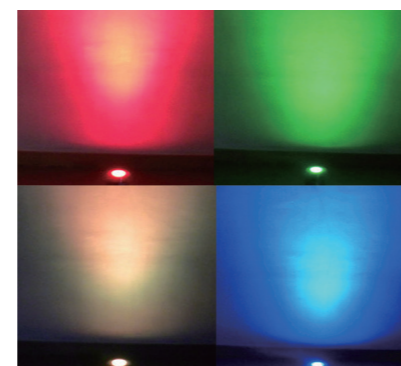

SSS 316 **Passivated** **3 Years Warranty**
Adjustable

Photometric Data (RGB+CW, 45°) & Illumination Picture

Light Distribution Curve [Unit: cd]

Lux distance Curve

Illumination Picture

CE RoHS COMPLIANT IP67 IK09