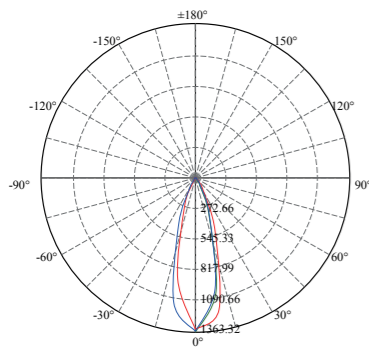

Photometric Data (3000K,40°) & Illumination Picture

Light Distribution Curve [Unit: cd]

Lux distance Curve