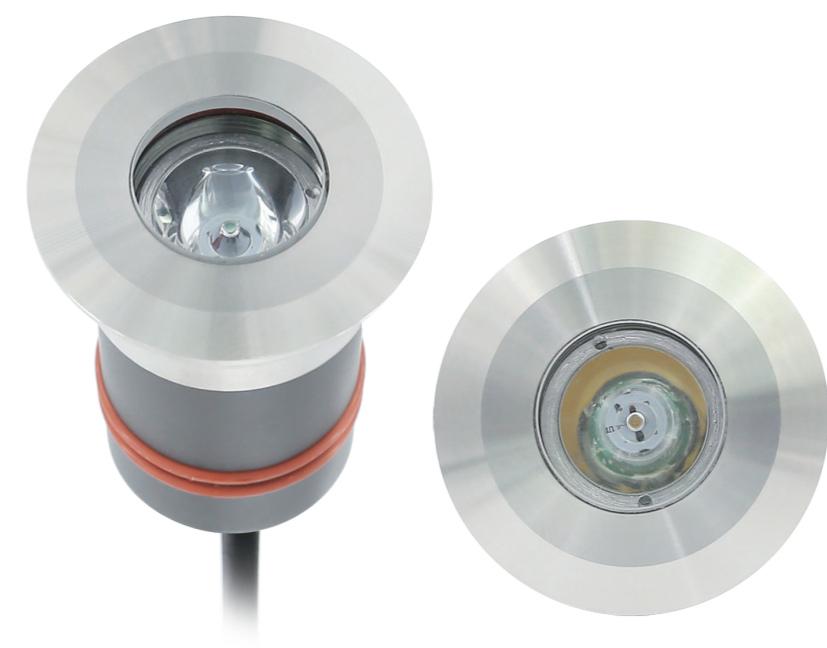

General Data	
Item No.	1015
Power	3 Watts
LED type	1 PC 3W CREE XPE LED
Luminous flux	110-130 lm
CCT	2700K, 3000K, 4000K, 6000K, R/G/Y/B
CRI	80+
Beam angle	10°, 17°, 26°, 30°, 40°, 60°
Dimension	Ø46x60 (mm) Diameter x length
Cut out	32 mm
Net weight	0.35 kgs
Warranty	3 years
Certifications	CE, RoHS
Electrical Data	
Input voltage	DC12V~DC24V
Insulation class	Class III
Cable	1PC rubber cable 1.5M H05RN-F 2x0.75mm square
Driver	Low voltage constant current output, excluding the transformer

Construction Data	
IP rating	IP67 Waterproof
IK rating	IK06
Housing	Solid Passivated (Anodizing) Aluminum CNC machined . (Stainless steel 316 housing as options)
Protection finishing	11~13µm thickness anodized film for housing .Dark grey
Trim	Stainless steel 316
Glass	Step tempered Glass.T=6mm.
Loading capacity	320 kgs
Cable Gland	PG7 IP67
Gasket	O-ring PMQ silicone seal
Accessories	
Mounting Sleeve	Solid Passivated (Anodizing) Aluminum CNC machined .Dark grey
Packaging	
Inner box size	110*85*60 mm
Carton size	45*24*33 cm (50PCS / carton)

SSS 316 **Passivated** **3 Years Warranty**