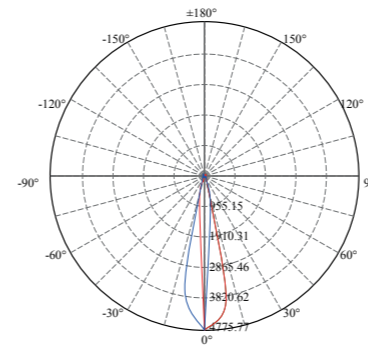

Vert. Spread: 24.7 Horiz. Spread: 24.5

Illumination Picture

Photometric Data (3000K,22°) & Illumination Picture

Light Distribution Curve [Unit: cd]

Lux distance Curve

Distance (m)	Illuminance at a Distance	
	Center Beam LUX	Beam Width (V x H)
2m	1193.94 LUX	0.7m x 0.7m
4m	298.49 LUX	1.4m x 1.4m
6m	132.66 LUX	2.1m x 2.1m
8m	74.62 LUX	2.9m x 2.8m
10m	47.76 LUX	3.6m x 3.5m
12m	33.17 LUX	4.3m x 4.2m