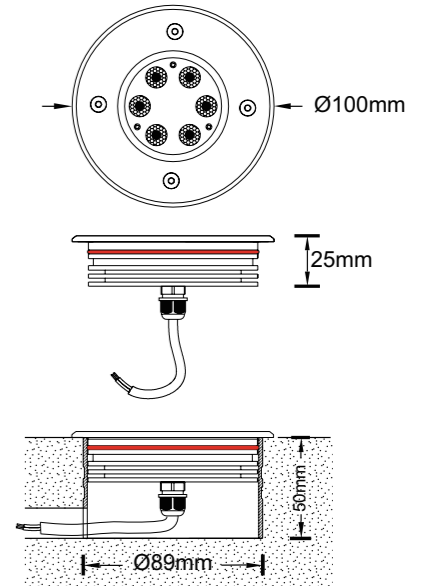

General Data	
Item No.	6001B-A
Power	6 Watts
LED type	6 PCS 1W OSRAM LED
Luminous flux	480~540 lm
CCT	2700K, 3000K, 4000K, 6000K, R/G/B
CRI	80+
Beam angle	20°, 40°, 60°
Dimension	100x25 (mm) Diameter x Height
Cut out	89 mm
Net weight	0.545kgs
Warranty	3 years
Certifications	CE, RoHS
Electrical Data	
Input voltage	DC24V
Insulation class	Class III
Cable	1PC rubber cable 1.5M H05RN-F 2x0.75mm square
Driver	Low voltage constant current output, excluding the transformer

Construction Data	
IP rating	IP67 Waterproof
IK rating	IK08
Housing	Solid Passivated (Anodizing) Aluminum CNC machined
Protection finishing	20~25µm thickness anodized film for housing
Trim	Stainless steel 316
Glass	Step tempered Glass.T=6mm.
Loading capacity	2000 kgs
Cable Gland	PG7 IP67
Gasket	O-ring PMQ silicone seal
Accessories	
Mounting Sleeve	Passivated (Anodizing) Aluminum CNC machined
Packaging	
Inner box size	110*110*65 mm
Carton size	24.5*24.5*15 cm (8PCS / carton)

SSS 316 **Passivated** **3 Years Warranty**