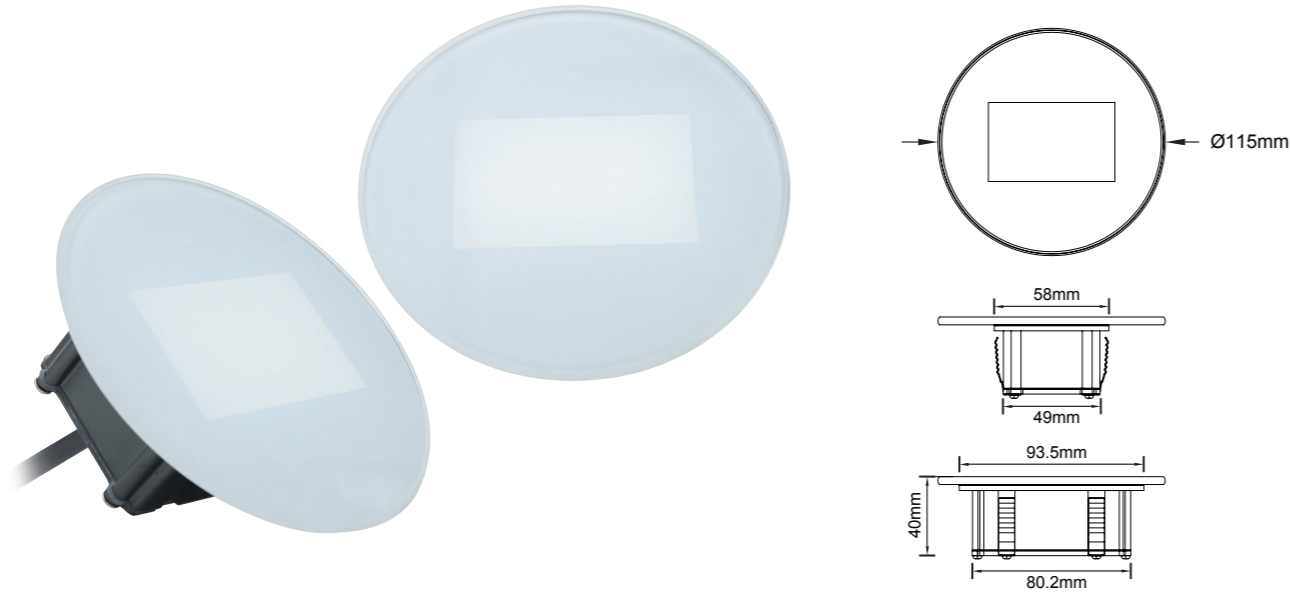

Passivated

3 Years Warranty

IP65 IP67 IK06

General Data	
Item No.	010
Power	4 Watts
LED type	30 pcs 2835 SMD LED
Luminous flux	100~120 lm
CCT	2700K, 3000K, 4000K, 6000K
CRI	80+
Beam angle	120°
Dimension	115 x 81 x 40 x (mm) Diameter x Length x Height
Cut out	57.5 mm
Net weight	0.322 kgs
Warranty	3 years
Certifications	CE, RoHS
Electrical Data	
Input voltage	AC100~240V
Insulation class	Class I
Cable	1 x cable 0.3 M H05RN-F 3x0.75mm square to open wires
Driver	Built-in high voltage constant current driver with transformer