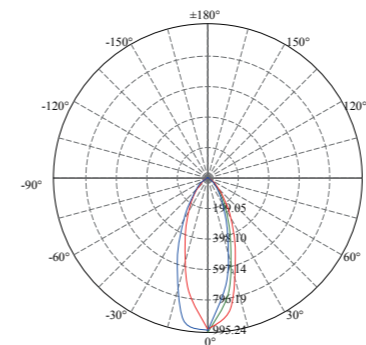

Photometric Data (RGB, 25°) & Illumination Picture

Light Distribution Curve [Unit: cd]