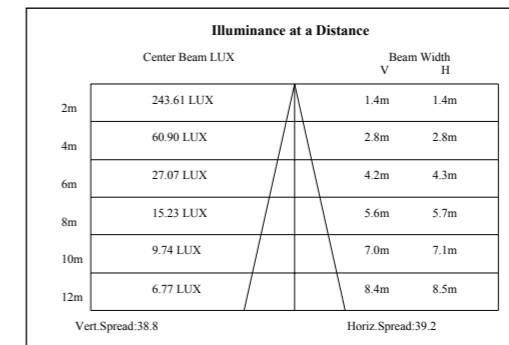

Lux distance Curve