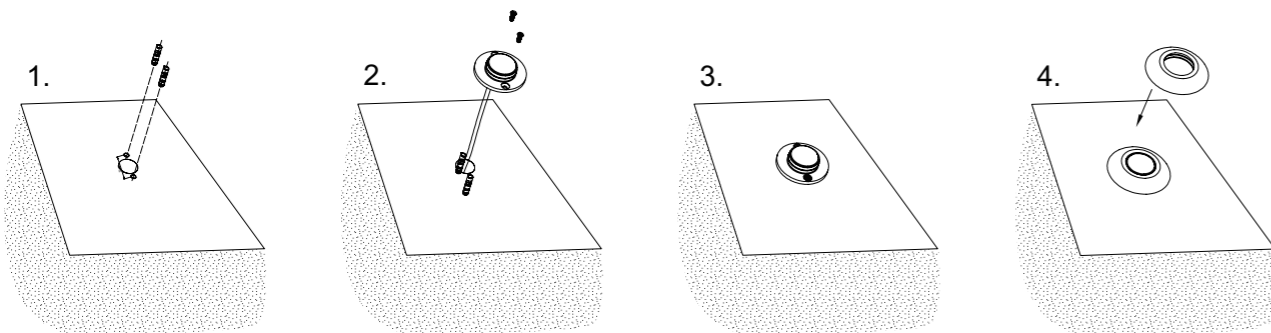

General Data	
Item No.	LP1014
Power	1.2 Watts
LED type	1PC 1W OSRAM LED
Luminous flux	80~85 lm
CCT	2700K, 3000K, 4000K, 6000K, R,G,B
CRI	80+
Beam angle	120°
Dimension	40x10.2 (mm) Diameter x Height
Cut out	/
Net weight	0.073kgs
Warranty	3 years
Certifications	CE, RoHS
Electrical Data	
Input voltage	DC12V /DC24V
Insulation class	Class III
Cable	1PC rubber cable 0.5M H03VV-F 2x0.5mm square
Driver	Low voltage constant current output,excluding the transformer

Construction Data	
IP rating	IP67 Waterproof
IK rating	IK06
Housing	Solid Passivated (Anodizing) Aluminum CNC machined
Protection finishing	20~25µm thickness anodized film for housing .Dark grey
Trim	Six kinds of covers as options (in the next two pages)
Glass	Without glass, but with PMMA diffuser
Loading capacity	320 kgs
Cable Gland	PG5 IP67
Gasket	O-ring PMQ silicone seal
Accessories	
Mounting Sleeve	Without sleeve, but with screws for easy surface mounting.
Packaging	
Inner box size	95*60*55 mm
Carton size	40.5*32*30 cm (100PCS / carton)

Passivated **3 Years Warranty**
Compatible with six kinds of covers!

Installation drawing for the lamp body item UL-1014 and the six kinds cover in the next two pictures.