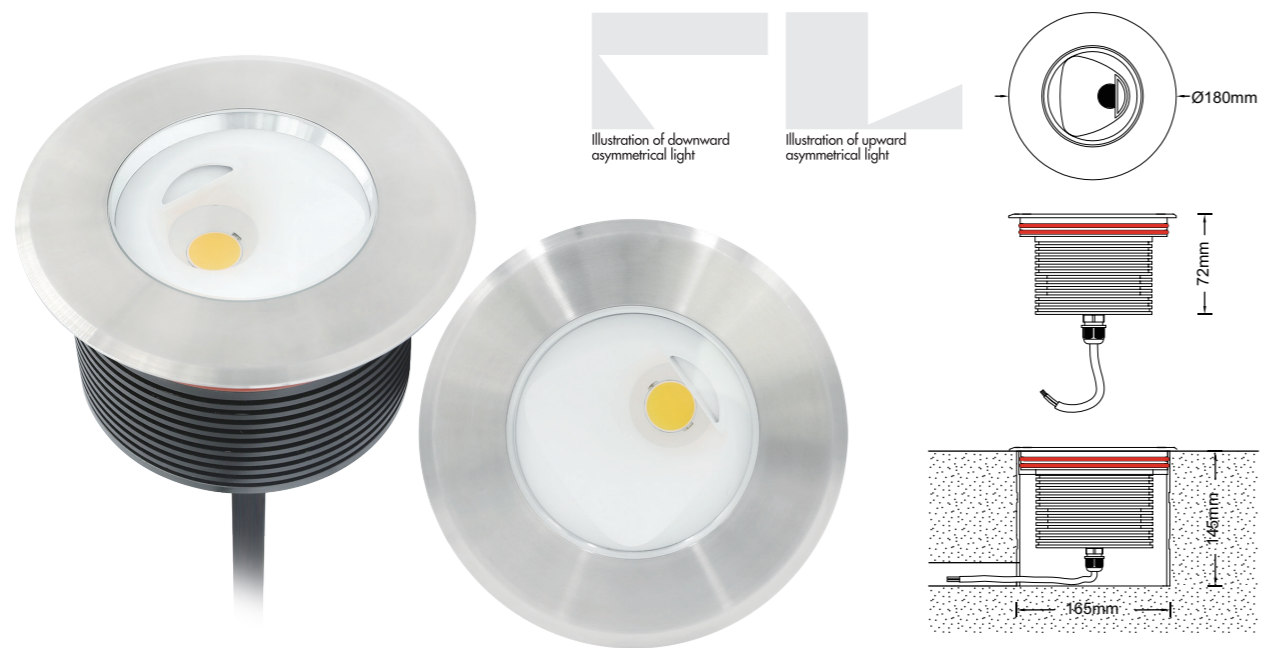

General Data	
Item No.	30W-COB-BH
Power	30 Watts
LED type	1 PC 30W COB LED
Luminous flux	2400~2500 lm
CCT	2700K, 3000K, 4000K, 6000K, R/G/Y/B
CRI	80+
Beam angle	15° tilt asymmetric + 60° pan beam
Dimension	180x72 (mm) Diameter x Height
Cut out	165 mm
Net weight	3.535 kgs
Warranty	3 years
Certifications	CE, RoHS
Electrical Data	
Input voltage	AC100-240V
Insulation class	Class I
Cable	1PC rubber cable 1.5M H05RN-F 3x0.75mm square
Driver	Built-in high voltage constant current driver with transformer

Construction Data	
IP rating	IP67 Waterproof
IK rating	IK09
Housing	Solid Passivated (Anodizing) Aluminum CNC machined
Protection finishing	20~25µm thickness anodized film for housing, Dark grey
Trim	Stainless steel 316
Glass	Step tempered Glass.T=10mm.
Loading capacity	2000 kgs
Cable Gland	PG7 IP67
Gasket	O-ring PMQ silicone seal
Accessories	
Mounting Sleeve	Solid Passivated (Anodizing) Aluminum CNC machined
Packaging	
Inner box size	190*190*160 mm
Carton size	40*40*18.5 cm (4PCS / carton)

SSS 316 **Passivated** **3 Years Warranty**

Asymmetric Reflector!

Photometric Data (3000K, 15°+60°) & Illumination Picture

CE **RoHS COMPLIANT** **IP67** **IK09**