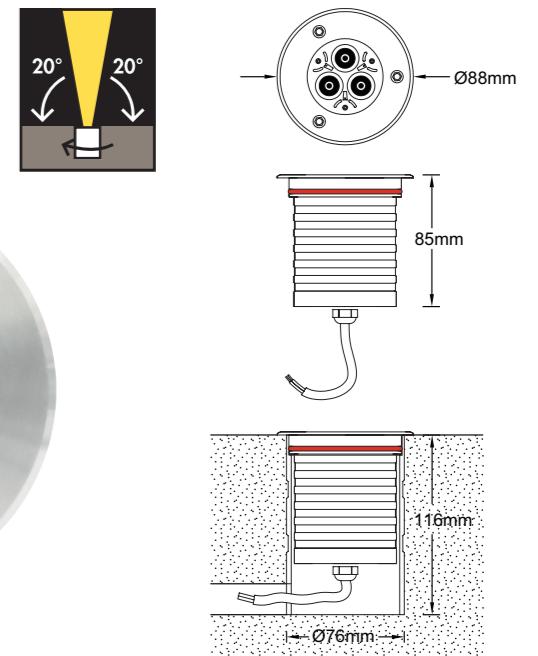

SSS 316 **Passivated** **3 Years Warranty**

Application Picture

CE RoHS COMPLIANT IP67 IK07

Application Picture

CE RoHS COMPLIANT IP67 IK07

General Data	
Item No.	MR16-LC
Power	/ (For fitting MR16 lamp with 62 mm height at max)
LED type	Without lamp as standard ,(with lamp as options)
Luminous flux	/
CCT	/
CRI	/
Beam angle	/
Dimension	Ø88x85 (mm) Diameter x Height
Cut out	88 mm
Net weight	0.72 kgs
Warranty	3 years
Certifications	CE, RoHS
Electrical Data	
Input voltage	DC 12 V
Insulation class	Class III
Cable	1PC rubber cable 1M H05RN-F 2x0.75mm square
Driver	/