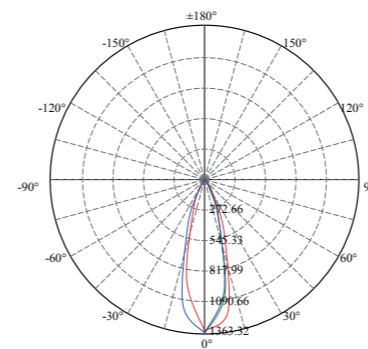

SSS 316 **Passivated** **3 Years Warranty**
Adjustable

Photometric Data (3000K,40°) & Illumination Picture

Light Distribution Curve [Unit: cd]

Lux distance Curve

Distance (m)	Center Beam LUX		Beam Width	
	V	H	V	H
2m	89.82 LUX	89.82 LUX	1.8m	1.8m
4m	22.46 LUX	22.46 LUX	3.7m	3.5m
6m	9.98 LUX	9.98 LUX	5.5m	5.3m
8m	5.61 LUX	5.61 LUX	7.3m	7.1m
10m	3.59 LUX	3.59 LUX	9.2m	8.9m
12m	2.50 LUX	2.50 LUX	11.0m	10.6m

Vert. Spread: 49.4 Horiz. Spread: 47.8

Illumination Picture

Photometric Data (3000K,40°) & Illumination Picture

Light Distribution Curve [Unit: cd]

Lux distance Curve

Distance (m)	Center Beam LUX		Beam Width	
	V	H	V	H
2m	334.62 LUX	334.62 LUX	1.1m	1.1m
4m	83.66 LUX	83.66 LUX	2.2m	2.2m
6m	37.18 LUX	37.18 LUX	3.3m	3.4m
8m	20.91 LUX	20.91 LUX	4.4m	4.5m
10m	13.38 LUX	13.38 LUX	5.5m	5.6m
12m	9.30 LUX	9.30 LUX	6.6m	6.7m