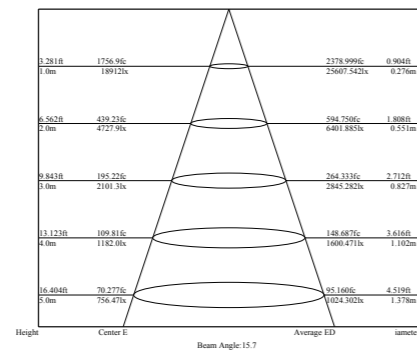

Lux distance Curve