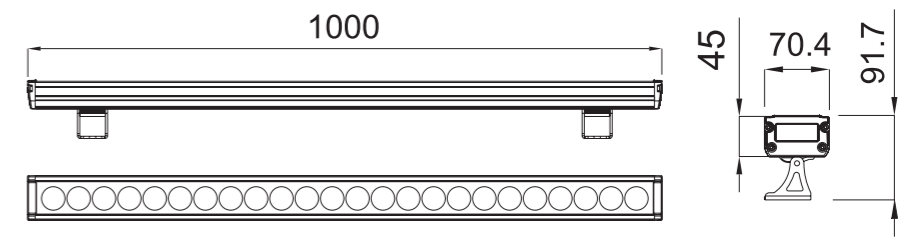

General Data	
Item No.	LP-C002-72W
Power	72 Watts
LED type	24*3W Osram LED
Luminous flux	4680 lm
CCT	3000K, 4000K, 6000K or RGB
CRI	80+
Beam angle	5°/36°
Dimension	1000*70*44 mm (L x W x H)
Cut out	/
Net weight	3.28 kgs
Warranty	2 years
Certifications	CE, RoHS
Electrical Data	
Input voltage	DC24V
Insulation class	Class III
Cable	2 PCS rubber cable 20CM cables with waterproof connector
Driver	Low voltage constant current output ,excluding the transformer
Control	DMX512 or stand alone as options

Construction Data	
IP rating	IP65 Waterproof
IK rating	IK04
Housing	Die-casting aluminium
Protection finishing	Powder coated painting in grey color
Trim	Die-casting aluminium
Glass	Tempered Glass.T=4mm.
Loading capacity	220kgs
Cable Gland	PG7 IP67
Gasket	PMQ silicone gasket seal
Accessories	
Bracket	Aluminium bracket
Packaging	
Inner box size	1030*75*55 mm
Carton size	107*23*23.5 cm (4PCS / carton)

2 Years Warranty