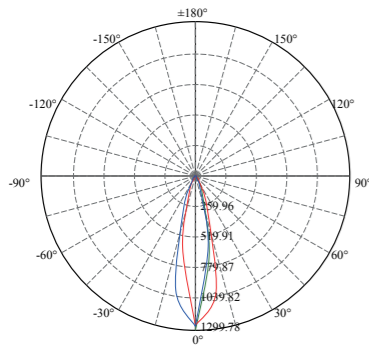

Photometric Data (3000K,25°) & Illumination Picture

Light Distribution Curve [Unit: cd]

Lux distance Curve