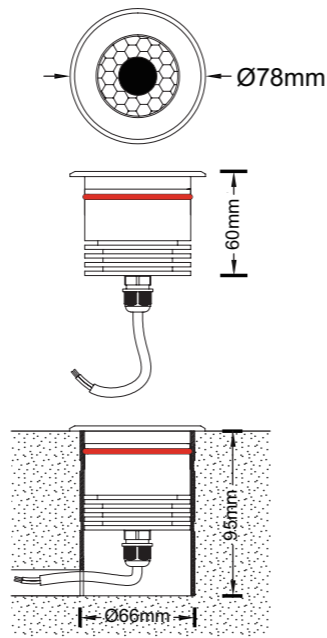

General Data	
Item No.	9W-COB
Power	9 Watts
LED type	1 PC 9W COB LED
Luminous flux	700-750 lm
CCT	2700K, 3000K, 4000K, 6000K
CRI	80+
Beam angle	25°, 40°, 60°
Dimension	Ø78x60 (mm) Diameter x length
Cut out	66 mm
Net weight	0.538 kgs
Warranty	3 years
Certifications	CE, RoHS
Electrical Data	
Input voltage	DC24V as standard, (AC100~245V as options)
Insulation class	Class III
Cable	1PC rubber cable 1.5M H05RN-F 2x0.75mm square
Driver	Low voltage constant current output, excluding the transformer

Construction Data	
IP rating	IP67 Waterproof
IK rating	IK08
Housing	Solid Passivated (Anodizing) Aluminum CNC machined
Protection finishing	20~25µm thickness anodized film for housing .Dark grey
Trim	Stainless steel 316
Glass	Step tempered Glass.T=8mm.
Loading capacity	2000 kgs
Cable Gland	PG7 IP67
Gasket	O-ring PMQ silicone seal
Accessories	
Mounting Sleeve	Passivated (Anodizing) Aluminum CNC machined .Dark grey
Packaging	
Inner box size	85*85*110 mm
Carton size	45*36*13.5 cm (20PCS / carton)

SSS 316 **Passivated** **3 Years Warranty**

General Data	
Item No.	12W-COB
Power	12 Watts
LED type	1 PC 12W COB LED
Luminous flux	950-1000 lm
CCT	2700K, 3000K, 4000K, 6000K
CRI	80+
Beam angle	20°, 30°, 38°, 60°
Dimension	Ø116x72 (mm) Diameter x length
Cut out	100 mm
Net weight	1.33 kgs
Warranty	3 years
Certifications	CE, RoHS
Electrical Data	
Input voltage	DC24V
Insulation class	Class III
Cable	1PC rubber cable 1.5M H05RN-F 2x0.75mm square
Driver	Low voltage constant current output, excluding the transformer

Construction Data	
IP rating	IP67 Waterproof
IK rating	IK09
Housing	Solid Passivated (Anodizing) Aluminum CNC machined
Protection finishing	20~25µm thickness anodized film for housing .Dark grey
Trim	Stainless steel 316
Glass	Step tempered Glass.T=8mm.
Loading capacity	2000 kgs
Cable Gland	PG7 IP67
Gasket	O-ring PMQ silicone seal
Accessories	
Mounting Sleeve	Passivated (Anodizing) Aluminum CNC machined
Packaging	
Inner box size	121*121*112 mm
Carton size	62*26*12.5 cm (10 PCS/Carton)

SSS 316 **Passivated** **3 Years Warranty**