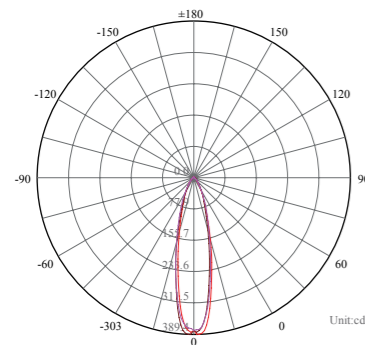

Photometric Data (3000K, 30°) & Illumination Picture

Light Distribution Curve [Unit: cd]