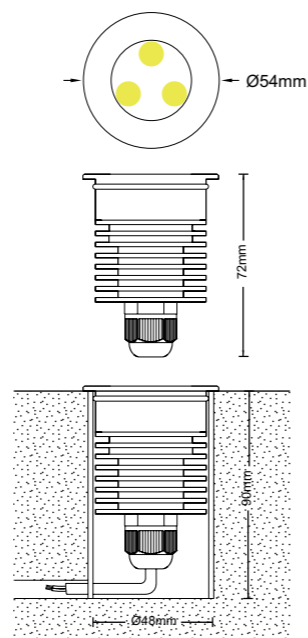

SSS 316 **Passivated** **3 Years Warranty**

Photometric Data (RGB, 25°) & Illumination Picture

Light Distribution Curve [Unit: cd]

Lux distance Curve

CE RoHS COMPLIANT IP67 IK06

General Data	
Item No.	3005-RGB
Power	3 Watts
LED type	3pcs 1W 3in 1
Luminous flux	130 lm (All LED on)
CCT	RGB
CRI	70+
Beam angle	25°, 45°
Dimension	54 x 72 (mm) Diameter x Height
Cut out	48 mm
Net weight	0.390 kgs
Warranty	3 years
Certifications	CE, RoHS
Electrical Data	
Input voltage	DC24V
Insulation class	Class III
Cable	1PC rubber cable 1.5M H05RN-F 4x0.75mm square
Driver	Low voltage constant current output ,excluding the transformer