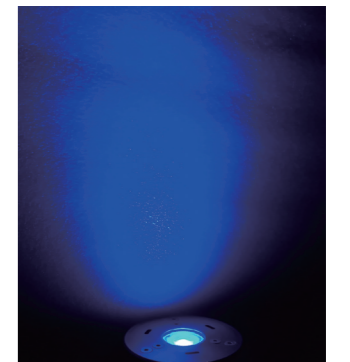

Illumination Picture