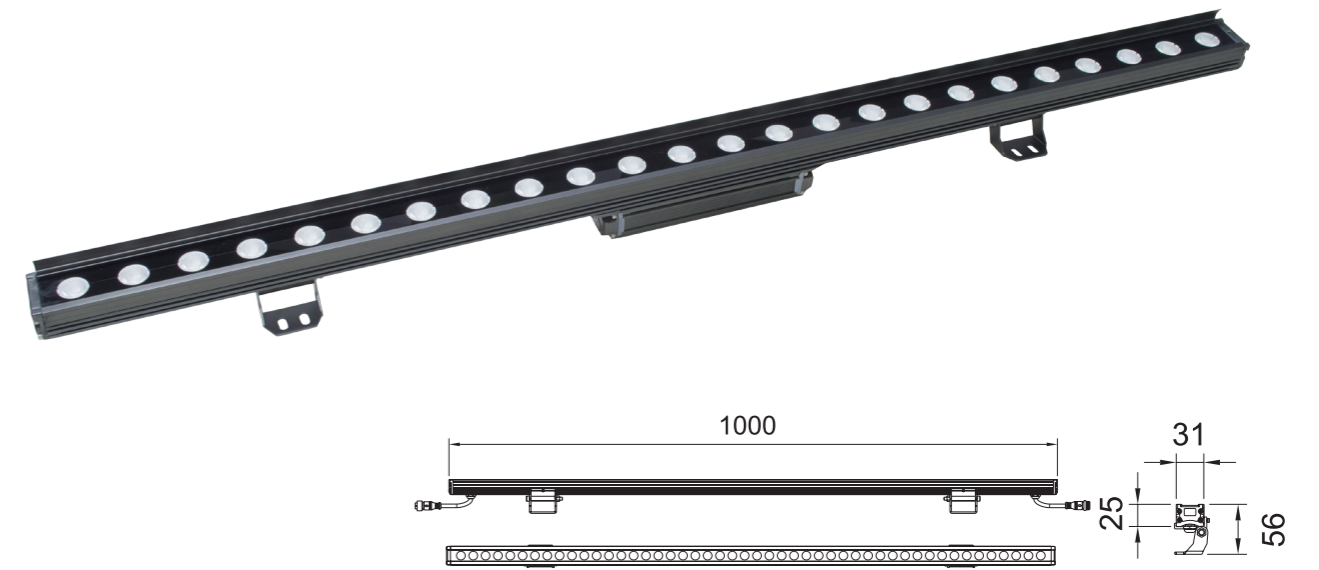

General Data	
Item No.	LP-LB001-12W/LP-LB001-15W/LP-LB001-18W/LP-LB001-24W
Power	12 Watts / 15 Watts / 18 Watts / 24 Watts
LED type	48*0.2W / 15*1W / 18*1W / 24*1W 3030 SMD LED
Luminous flux	960 lm / 1200 lm / 1440 lm /1920 lm
CCT	3000K, 4000K, 6000K or RGB
CRI	80+
Beam angle	15°/30°/45°/60° /90° / 10°*65°
Dimension	1000*31*56 mm (L x W x H)
Cut out	/
Net weight	1.08 kgs
Warranty	2 years
Certifications	CE, RoHS
Electrical Data	
Input voltage	DC24V
Insulation class	Class III
Cable	2 PCS rubber cable 20CM cables with waterproof connector
Driver	Low voltage constant current output ,excluding the transformer
Control	DMX512 or Stand alone

Construction Data	
IP rating	IP65 Waterproof
IK rating	IK04
Housing	Die-casting aluminium
Protection finishing	Powder coated painting in grey color
Trim	Die-casting aluminium
Glass	Tempered Glass.T=4mm.
Loading capacity	220kgs
Cable Gland	PG7 IP67
Gasket	PMQ silicone gasket seal
Accessories	
Bracket	Aluminium bracket
Barn Door	With aluminium barn door as options
Packaging	
Inner box size	1030*75*55 mm
Carton size	106*30*26cm (20PCS / carton)

2 Years Warranty