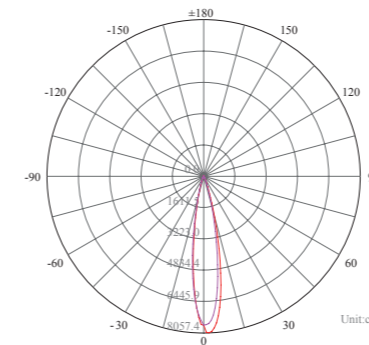

3 Years Warranty

Photometric Data (3000K, 30°) & Illumination Picture

Light Distribution Curve [Unit: cd]

Lux distance Curve

Illumination Picture

Photometric Data (3000K, 30°) & Illumination Picture

Light Distribution Curve [Unit: cd]