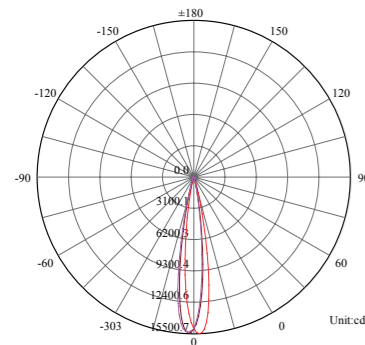

Photometric Data (3000K, 18°+14° beam) & Illumination Picture

Light Distribution Curve [Unit: cd]