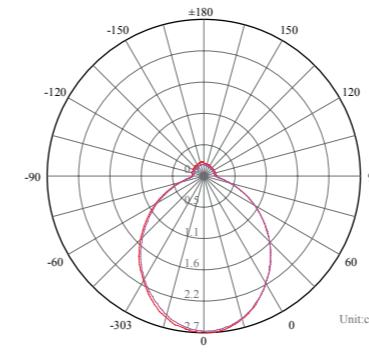

Light Distribution Curve [Unit: cd]

Lux distance Curve

Illumination Picture

General Data	
Item No.	D002
Power	8 Watts
LED type	4 PCS 2W CREE XPE LED
Luminous flux	160~170 lm
CCT	2700K, 3000K, 4000K, 6000K, R/G/Y/B
CRI	80+
Beam angle	2x80°
Dimension	100x86 (mm) Diameter x Height
Cut out	89 mm
Net weight	1.397 kgs
Warranty	3 years
Certifications	CE, RoHS
Electrical Data	
Input voltage	DC24V
Insulation class	Class III
Cable	1PC rubber cable 1.5M H05RN-F 2x0.75mm square
Driver	Low voltage constant current output, excluding the transformer

Light Distribution Curve [Unit: cd]

Lux distance Curve

Illumination Picture

General Data	
Item No.	LPE001
Power	4 Watts
LED type	18 PCS 2835 SMD LED
Luminous flux	140~150 lm
CCT	2700K, 3000K, 4000K, 6000K, R/G/Y/B
CRI	80+
Beam angle	360°
Dimension	78x72 (mm) Diameter x Height
Cut out	54 mm
Net weight	0.42 kgs
Warranty	3 years
Certifications	CE, RoHS
Electrical Data	
Input voltage	DC24V
Insulation class	Class III
Cable	1PC rubber cable 1.5M H05RN-F 2x0.75mm square
Driver	Low voltage constant current output,excluding the transformer

Passivated **3 Years Warranty**

Photometric Data (3000K, 360°) & Illumination Picture

Light Distribution Curve [Unit: cd]

Lux distance Curve

Illumination Picture

CE RoHS COMPLIANT IP67 IK10

Photometric Data (Blue, 120°) & Illumination Picture

Light Distribution Curve [Unit: cd]

Lux distance Curve

Illumination Picture

CE RoHS COMPLIANT IP67 IK06

General Data	
Item No.	LPE003RGB
Power	3 Watts
LED type	6PCS 5050 3in1 RGB SMD LED
Luminous flux	90 lm (All LEDs on)
CCT	RGB
CRI	70+
Beam angle	120°
Dimension	60x49 (mm) Diameter x Height
Cut out	58 mm
Net weight	0.39 kgs
Warranty	3 years
Certifications	CE, RoHS
Electrical Data	
Input voltage	DC12V /DC24V
Insulation class	Class III
Cable	1PC rubber cable 1.5M H05RN-F 2x0.75mm square
Driver	Low voltage constant current output,excluding the transformer