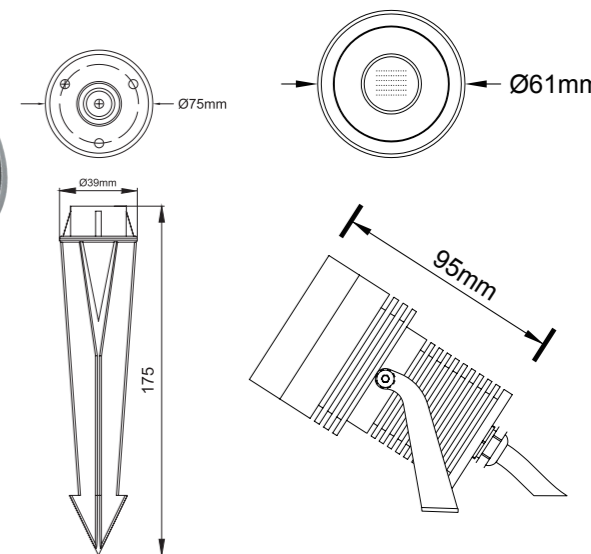

General Data	
Item No.	1012RGBW
Power	12 Watts
LED type	1 PC 12W 4in1 RGBW COB LED
Luminous flux	810 lm (ALL RGBW LEDS ON)
CCT	RGB+CW6000K as standard (RGB+WW3000K as options)
CRI	70+
Beam angle	30°
Dimension	61 x 95 (mm) Diameter x Height
Cut out	/
Net weight	0.52 kgs
Warranty	3 years
Certifications	CE, RoHS
Electrical Data	
Input voltage	DC24V
Insulation class	Class III
Cable	1PC rubber cable 1.5M H05RN-F 5x0.75mm square
Driver	Low voltage constant current output ,excluding the transformer

Construction Data	
IP rating	IP67 Waterproof
IK rating	IK04
Housing	Solid Passivated (Anodizing) Aluminum CNC machined
Protection finishing	20~25µm thickness anodized film for housing .Dark grey standard,silver color as options.
Trim	Passivated (Anodizing) Aluminum
Glass	Step tempered Glass.T=3mm.
Loading capacity	220 kgs
Cable Gland	PG9 IP67
Gasket	O-ring PMQ silicone seal
Accessories	
Spike	With PVC spike as spike spot lights (Standard)
Round base	With SS304 round base for wall mounting (optional)
Packaging	
Inner box size	130*115*80mm
Carton size	36.5*28*26cm (18PCS / carton)

Passivated 3 Years Warranty