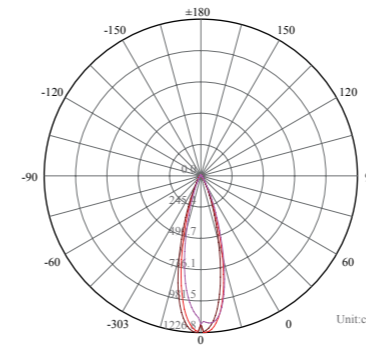

Photometric Data (RGB, 40°) & Illumination Picture

Light Distribution Curve [Unit: cd]