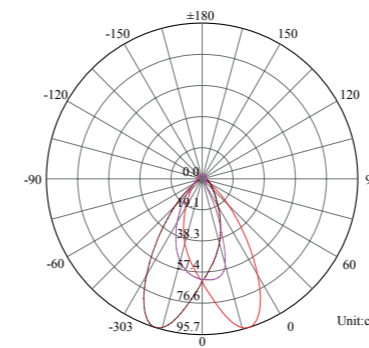

SSS 316 **Passivated** **3 Years Warranty**

Photometric Data (3000K, 4x80°) & Illumination Picture

Light Distribution Curve [Unit: cd]

Lux distance Curve

Illumination Picture

Photometric Data (3000K, 1x80°) & Illumination Picture

Light Distribution Curve [Unit: cd]

Lux distance Curve

Illumination Picture

General Data	
Item No.	D002
Power	8 Watts
LED type	4 PCS 2W CREE XPE LED
Luminous flux	160~170 lm
CCT	2700K, 3000K, 4000K, 6000K, R/G/Y/B
CRI	80+
Beam angle	2x80°
Dimension	100x86 (mm) Diameter x Height
Cut out	89 mm
Net weight	1.397 kgs
Warranty	3 years
Certifications	CE, RoHS
Electrical Data	
Input voltage	DC24V
Insulation class	Class III
Cable	1PC rubber cable 1.5M H05RN-F 2x0.75mm square
Driver	Low voltage constant current output, excluding the transformer