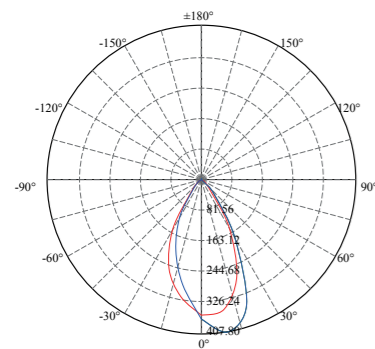

Photometric Data (3000K,40°) & Illumination Picture

Light Distribution Curve [Unit: cd]

Lux distance Curve