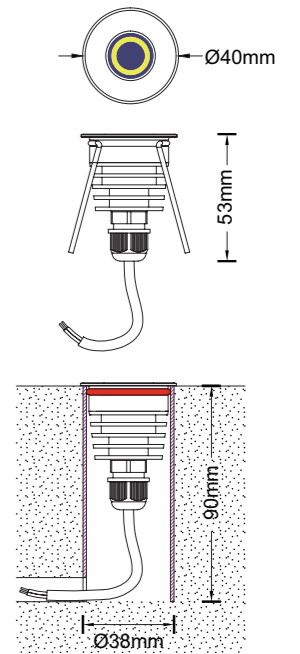

General Data	
Item No.	1002
Power	3 Watts
LED type	1 PC 3W CREE XPE LED
Luminous flux	95~100 lm
CCT	2700K, 3000K, 4000K, 6000K, R/G/Y/B
CRI	80+
Beam angle	120°
Dimension	40x53 (mm) Diameter x Height
Cut out	38 mm
Net weight	0.209 kgs
Warranty	3 years
Certifications	CE, RoHS
Electrical Data	
Input voltage	DC12V~DC24V
Insulation class	Class III
Cable	1PC rubber cable 1.5M H05RN-F 2x0.75mm square
Driver	Low voltage constant current output,excluding the transformer

Construction Data	
IP rating	IP67 Waterproof
IK rating	IK06
Housing	Solid Passivated (Anodizing) Aluminum CNC machined
Protection finishing	20~25µm thickness anodized film for housing. Dark grey
Trim	Stainless steel 316
Glass	Step tempered Glass.T=4mm.
Loading capacity	320kgs
Cable Gland	PG7 IP67
Gasket	O-ring PMQ silicone seal
Accessories	
Mounting Sleeve	Passivated (Anodizing) Aluminum CNC machined.Dark grey
Clip	With Aluminium spring that's for deck lights or ceiling lights application
Packaging	
Inner box size	110*85*60 mm
Carton size	44*24*32 cm (50PCS / carton)

SSS 316 **Passivated** **3 Years Warranty**