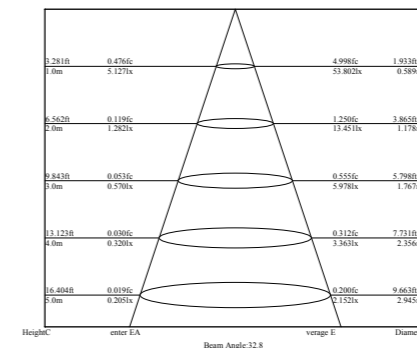

Lux distance Curve