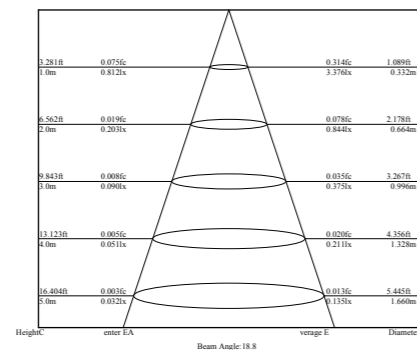

3 Years Warranty
Replaceable LED module !

Photometric Data (3000K, 30°) & Illumination Picture

Light Distribution Curve [Unit: cd]

Lux distance Curve

Illumination Picture

Photometric Data (3000K, 30°) & Illumination Picture