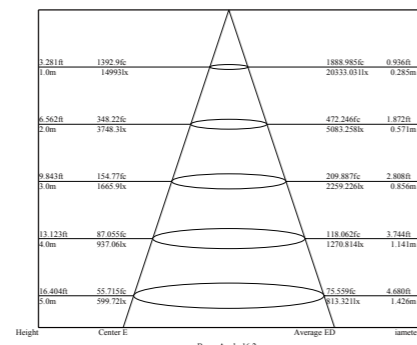

Lux distance Curve