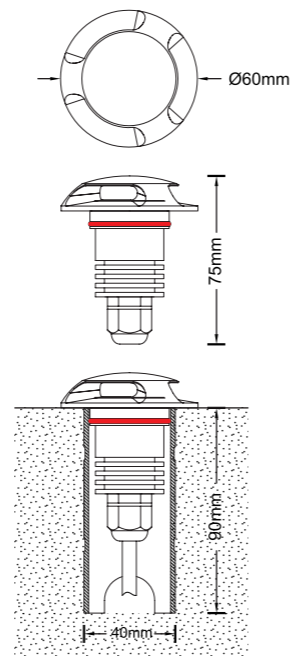

SSS 316 **Passivated** **3 Years Warranty**

General Data	
Item No.	LP10062
Power	3 Watts
LED type	1 PC 3W CREE XPE LED
Luminous flux	95~100 lm
CCT	2700K, 3000K, 4000K, 6000K , R/G/Y/B
CRI	80+
Beam angle	2x100°
Dimension	60x75 (mm) Diameter x Height
Cut out	40 mm
Net weight	0.341 kgs
Warranty	3 years
Certifications	CE, RoHS
Electrical Data	
Input voltage	DC12V~DC24V
Insulation class	Class III
Cable	1PC rubber cable 1.5M H05RN-F 2x0.75mm square
Driver	Low voltage constant current output, excluding the transformer

SSS 316 **Passivated** **3 Years Warranty**

Photometric Data (3000K, 1x100°) & Illumination Picture

Light Distribution Curve [Unit: cd]

Lux distance Curve

Distance (m)	Illuminance at a Distance	
	Center Beam LUX	Beam Width (V x H)
2m	0.30 LUX	9.6m x 1.4m
4m	0.07 LUX	19.3m x 2.8m
6m	0.03 LUX	28.9m x 4.2m
8m	0.02 LUX	38.6m x 5.6m
10m	0.01 LUX	48.2m x 6.9m
12m	0.01 LUX	57.8m x 8.3m

Vert.Spread:135.0 Horiz.Spread:38.3

Illumination Picture

CE RoHS IP67 IK10

Photometric Data (3000K, 2x100°) & Illumination Picture

Light Distribution Curve [Unit: cd]

Lux distance Curve

Distance (m)	Illuminance at a Distance	
	Center Beam LUX	Beam Width (V x H)
2m	0.34 LUX	2.8m x 0.0m
4m	0.08 LUX	5.6m x 0.0m
6m	0.04 LUX	8.4m x 0.0m
8m	0.02 LUX	11.2m x 0.0m
10m	0.01 LUX	14.0m x 0.0m
12m	0.01 LUX	16.8m x 0.0m

Vert.Spread:70.0 Horiz.Spread:0.0

Illumination Picture

CE RoHS IP67 IK10

General Data	
Item No.	.1006-3
Power	3 Watts
LED type	1 PC 3W CREE XPE LED
Luminous flux	95~100 lm
CCT	2700K, 3000K, 4000K, 6000K, R/G/Y/B
CRI	80+
Beam angle	3x100°
Dimension	60x75 (mm) Diameter x Height
Cut out	40 mm
Net weight	0.327 kgs
Warranty	3 years
Certifications	CE, RoHS
Electrical Data	
Input voltage	DC12V~DC24V
Insulation class	Class III
Cable	1PC rubber cable 1.5M H05RN-F 2x0.75mm square
Driver	Low voltage constant current output,excluding the transformer