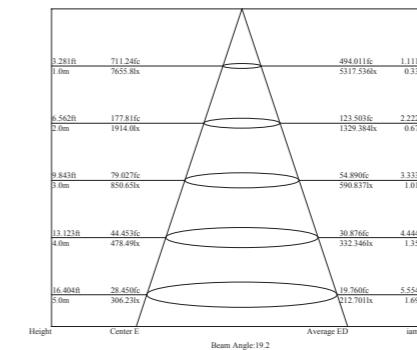

Lux distance Curve