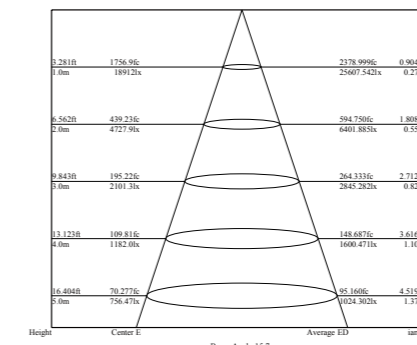

Lux distance Curve