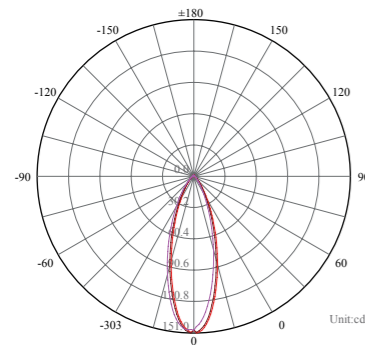

Photometric Data (RGB, 45°) & Illumination Picture

Light Distribution Curve [Unit: cd]