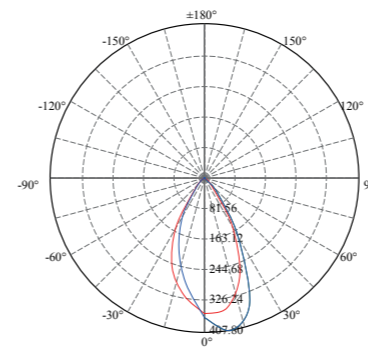

SSS 316 **Passivated** **3 Years Warranty**

Photometric Data (3000K, 1x25°) & Illumination Picture

Light Distribution Curve [Unit: cd]

Lux distance Curve

Distance (m)	Center Beam LUX	Beam Width	
		V	H
2m	170.99 LUX	0.9m	1.0m
4m	42.75 LUX	1.9m	1.9m
6m	19.00 LUX	2.8m	2.9m
8m	10.69 LUX	3.8m	3.8m
10m	6.84 LUX	4.7m	4.8m
12m	4.75 LUX	5.6m	5.8m

Vert.Spread:26.5 Horiz.Spread:27.0

Illumination Picture

Photometric Data (3000K, 40°) & Illumination Picture

Light Distribution Curve [Unit: cd]

Lux distance Curve

Distance (m)	Center Beam LUX	Beam Width	
		V	H
2m	89.82 LUX	1.8m	1.8m
4m	22.46 LUX	3.7m	3.5m
6m	9.98 LUX	5.5m	5.3m
8m	5.61 LUX	7.3m	7.1m
10m	3.59 LUX	9.2m	8.9m
12m	2.50 LUX	11.0m	10.6m