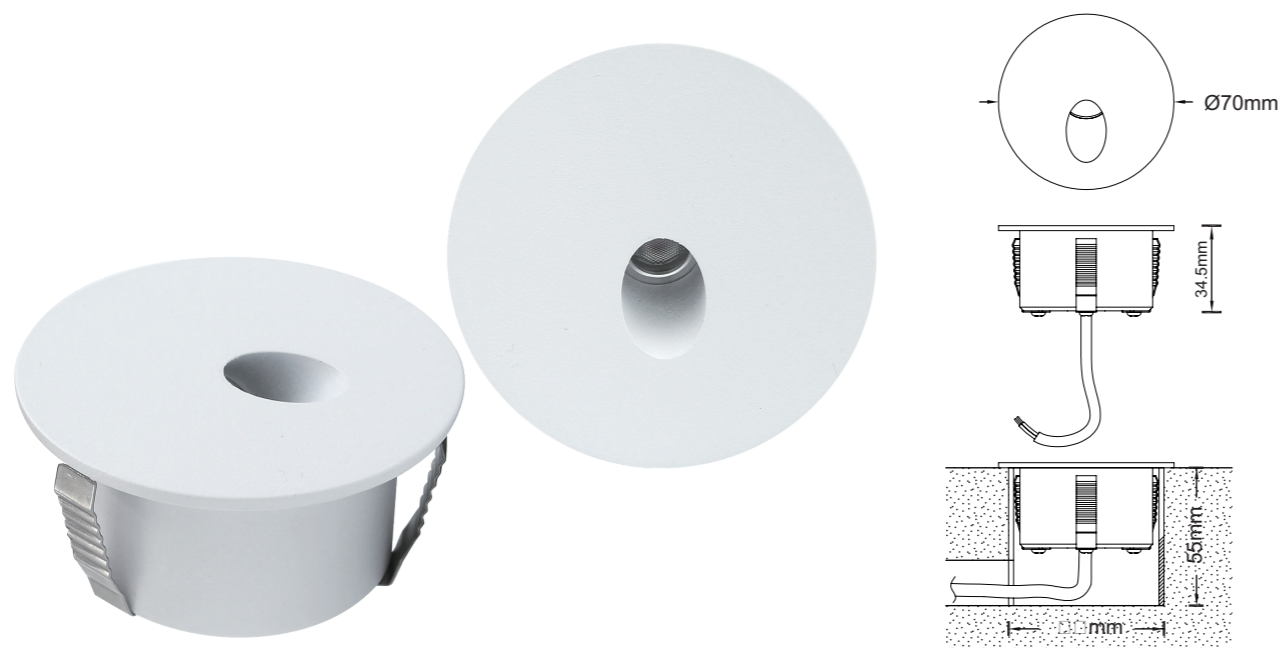

Light Distribution Curve [Unit: cd]

Lux distance Curve

Illumination Picture

General Data	
Item No.	006 PW
Power	1.2 Watts (3 watts as optional)
LED type	1 PC CREE XPE LED (WW, NW, CW.1 Watt to 3 Watt optional)
Luminous flux	75~80 lm
CCT	2700K, 3000K, 4000K, 6000K
CRI	80+
Beam angle	30°
Dimension	70 x 34.5 (mm) Diameter x Height
Cut out	62 mm
Net weight	0.225 kgs
Warranty	3 years
Certifications	CE, RoHS
Electrical Data	
Input voltage	DC12V / DC24V
Insulation class	Class III
Cable	1 x cable 0.3 M H05RN-F 2x0.5mm square to open wires
Driver	Low voltage constant current output ,excluding the transformer (With separately driver for options)