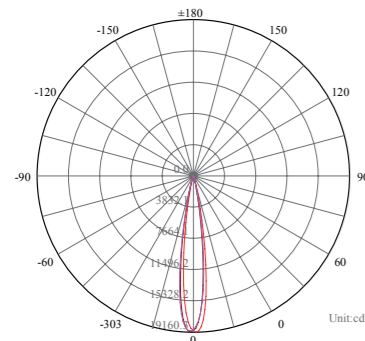

Photometric Data (3000K, 15°) & Illumination Picture

Light Distribution Curve [Unit: cd]