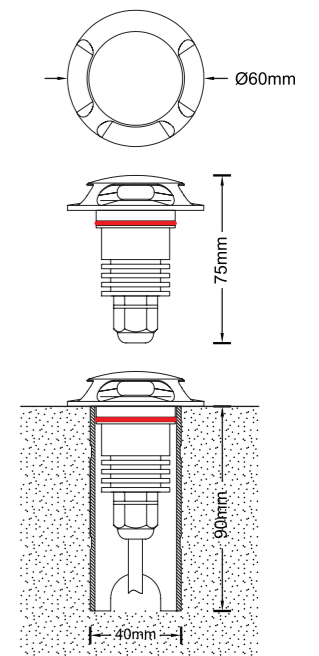

SSS 316 **Passivated** **3 Years Warranty**

Photometric Data (3000K, 1x100°) & Illumination Picture

Light Distribution Curve [Unit: cd]

Lux distance Curve

Distance (m)	Illuminance at a Distance	
	Center Beam LUX	Beam Width (V x H)
2m	0.30 LUX	9.6m x 1.4m
4m	0.07 LUX	19.3m x 2.8m
6m	0.03 LUX	28.9m x 4.2m
8m	0.02 LUX	38.6m x 5.6m
10m	0.01 LUX	48.2m x 6.9m
12m	0.01 LUX	57.8m x 8.3m

Vert.Spread:135.0 Horiz.Spread:38.3

Illumination Picture

CE RoHS IP67 IK10

Photometric Data (3000K, 2x100°) & Illumination Picture

Light Distribution Curve [Unit: cd]

Lux distance Curve

Distance (m)	Illuminance at a Distance	
	Center Beam LUX	Beam Width (V x H)
2m	0.34 LUX	2.8m x 0.0m
4m	0.08 LUX	5.6m x 0.0m
6m	0.04 LUX	8.4m x 0.0m
8m	0.02 LUX	11.2m x 0.0m
10m	0.01 LUX	14.0m x 0.0m
12m	0.01 LUX	16.8m x 0.0m

Vert.Spread:70.0 Horiz.Spread:0.0

Illumination Picture

CE RoHS IP67 IK10

General Data	
Item No.	.1006-3
Power	3 Watts
LED type	1 PC 3W CREE XPE LED
Luminous flux	95~100 lm
CCT	2700K, 3000K, 4000K, 6000K, R/G/Y/B
CRI	80+
Beam angle	3x100°
Dimension	60x75 (mm) Diameter x Height
Cut out	40 mm
Net weight	0.327 kgs
Warranty	3 years
Certifications	CE, RoHS
Electrical Data	
Input voltage	DC12V~DC24V
Insulation class	Class III
Cable	1PC rubber cable 1.5M H05RN-F 2x0.75mm square
Driver	Low voltage constant current output,excluding the transformer