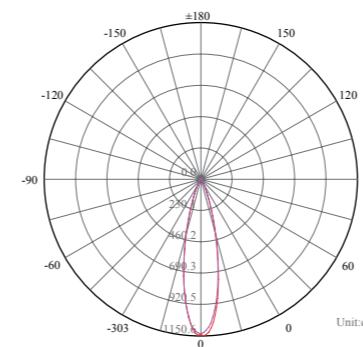

Vert.Spread:26.5 Horiz.Spread:27.0

CE RoHS COMPLIANT IP67 IK06

Photometric Data (RGB, 40°) & Illumination Picture

Light Distribution Curve [Unit: cd]

Lux distance Curve

Illuminance at a Distance			
Center Beam LUX	Beam Width		V
	V	H	
1281lx	0.95606m	1.01440m	1.91112m
640.5lx	1.91212m	1.92880m	3.82224m
320.2lx	2.86818m	2.89320m	5.73336m
213.5lx	3.82424m	3.85760m	7.64448m
159.8lx	4.78030m	4.87680m	9.55560m
128.1lx	5.73636m	5.89120m	11.46672m