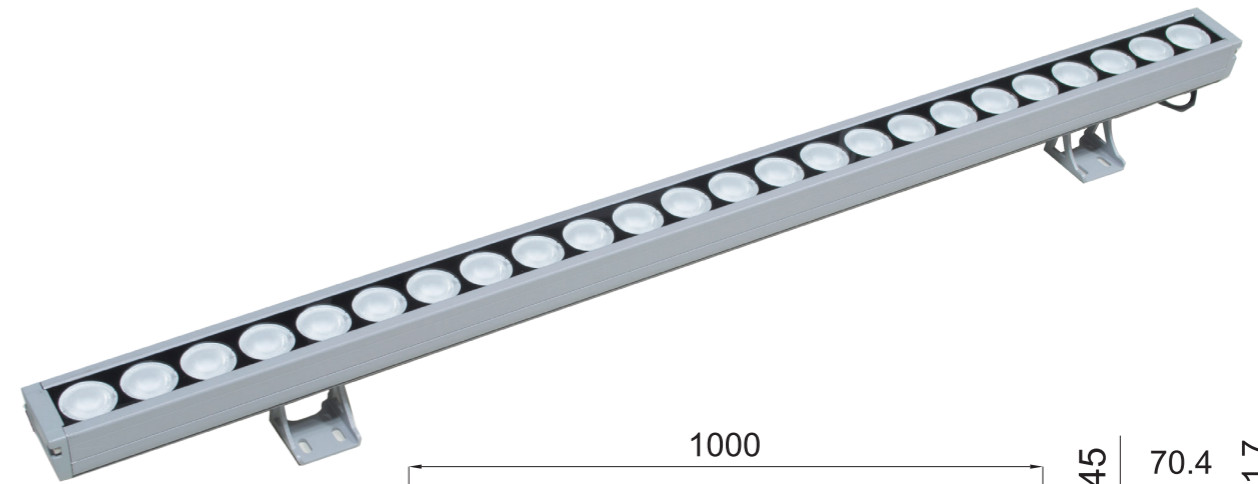

General Data	
Item No.	LP-C002-72W
Power	72 Watts
LED type	24*3W Osram LED
Luminous flux	4680 lm
CCT	3000K, 4000K, 6000K or RGB
CRI	80+
Beam angle	5°/36°
Dimension	1000*70*44 mm (L x W x H)
Cut out	/
Net weight	3.28 kgs
Warranty	2 years
Certifications	CE, RoHS
Electrical Data	
Input voltage	DC24V
Insulation class	Class III
Cable	2 PCS rubber cable 20CM cables with waterproof connector
Driver	Low voltage constant current output ,excluding the transformer
Control	DMX512 or stand alone as options

Construction Data	
IP rating	IP65 Waterproof
IK rating	IK04
Housing	Die-casting aluminium
Protection finishing	Powder coated painting in grey color
Trim	Die-casting aluminium
Glass	Tempered Glass.T=4mm.
Loading capacity	220kgs
Cable Gland	PG7 IP67
Gasket	PMQ silicone gasket seal
Accessories	
Bracket	Aluminium bracket
Packaging	
Inner box size	1030*75*55 mm
Carton size	107*23*23.5 cm (4PCS / carton)

2 Years Warranty