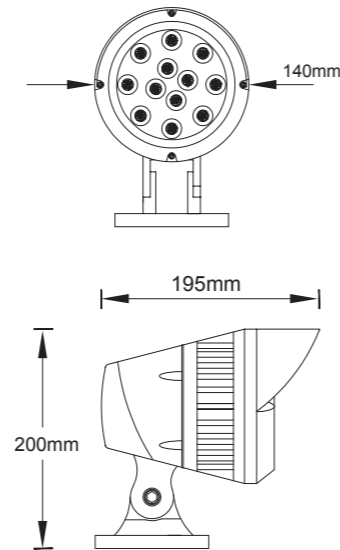

3 Years Warranty

Photometric Data (3000K, 30°) & Illumination Picture

Light Distribution Curve [Unit: cd]

Lux distance Curve

Illumination Picture

CE RoHS COMPLIANT IP65 IK04

General Data	
Item No.	1201-BH
Power	12 Watts as standard (24 watt as optional)
LED type	12 PCS 1W OSRAM LED
Luminous flux	1000~1100 lm
CCT	2700K, 3000K, 4000K, 6000K
CRI	80+
Beam angle	10°, 15°, 20°, 25°, 30°, 40°, 45°, 60°
Dimension	140 x 200 (mm) Diameter x Height
Cut out	/
Net weight	1.55 kgs
Warranty	3 years
Certifications	CE, RoHS
Electrical Data	
Input voltage	AC90V-265V
Insulation class	Class I
Cable	1PC PVC cable 1.5M H05RN-F 3x0.75mm square
Driver	Built-in high voltage constant current driver with transformer