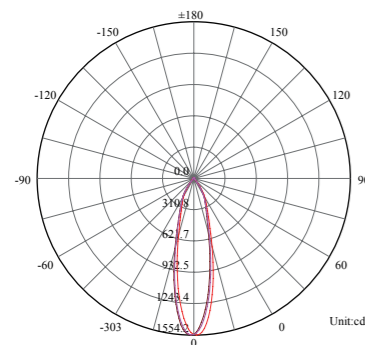

Passivated 3 Years Warranty

Photometric Data (3000K, 25°) & Illumination Picture

Light Distribution Curve [Unit: cd]

Lux distance Curve

Illumination Picture

Photometric Data (3000K, 25°) & Illumination Picture