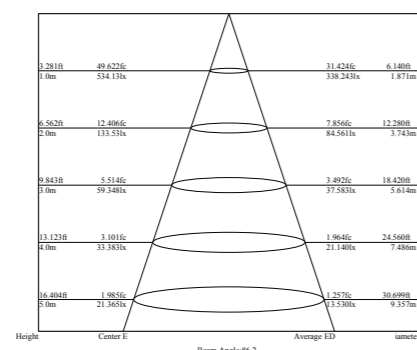

General Data	
Item No.	1006-3B
Power	3 Watts
LED type	1 PC 3W CREE XPE LED
Luminous flux	95~100 lm
CCT	2700K, 3000K, 4000K, 6000K, R/G/Y/B
CRI	80+
Beam angle	3x80°
Dimension	60x75 (mm) Diameter x Height
Cut out	40 mm
Net weight	0.352 kgs
Warranty	3 years
Certifications	CE, RoHS
Electrical Data	
Input voltage	DC12V~DC24V
Insulation class	Class III
Cable	1PC rubber cable 1.5M H05RN-F 2x0.75mm square
Driver	Low voltage constant current output,excluding the transformer

Photometric Data (3000K, 3x100°) & Illumination Picture

Light Distribution Curve [Unit: cd]

Lux distance Curve

Illumination Picture

CE RoHS COMPLIANT IP67 IK10

Photometric Data (3000K, 3x80°) & Illumination Picture

Light Distribution Curve [Unit: cd]

Lux distance Curve

Illumination Picture

CE RoHS COMPLIANT IP67 IK10

General Data	
Item No.	1006-4
Power	3 Watts
LED type	1 PC 3W CREE XPE LED
Luminous flux	95~100 lm
CCT	2700K, 3000K, 4000K, 6000K, R/G/Y/B
CRI	80+
Beam angle	4x80°
Dimension	60x75 (mm) Diameter x Height
Cut out	40 mm
Net weight	0.322 kgs
Warranty	3 years
Certifications	CE, RoHS
Electrical Data	
Input voltage	DC12V~DC24V
Insulation class	Class III
Cable	1PC rubber cable 1.5M H05RN-F 2x0.75mm square
Driver	Low voltage constant current output,excluding the transformer