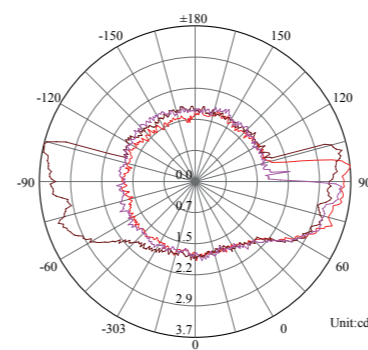

Vert.Spread:135.0 Horiz.Spread:38.3

Illumination Picture

CE RoHS IP67 IK10

Photometric Data (3000K, 2x100°) & Illumination Picture

Light Distribution Curve [Unit: cd]

Lux distance Curve

Distance (m)	Illuminance at a Distance	
	Center Beam LUX	Beam Width (V x H)
2m	0.34 LUX	2.8m x 0.0m
4m	0.08 LUX	5.6m x 0.0m
6m	0.04 LUX	8.4m x 0.0m
8m	0.02 LUX	11.2m x 0.0m
10m	0.01 LUX	14.0m x 0.0m
12m	0.01 LUX	16.8m x 0.0m

Photometric Data (3000K, 3x100°) & Illumination Picture

Light Distribution Curve [Unit: cd]

Lux distance Curve

Illumination Picture

CE RoHS COMPLIANT IP67 IK10

Photometric Data (3000K, 3x80°) & Illumination Picture

Light Distribution Curve [Unit: cd]

Lux distance Curve

Illumination Picture

CE RoHS COMPLIANT IP67 IK10

General Data	
Item No.	1006-4
Power	3 Watts
LED type	1 PC 3W CREE XPE LED
Luminous flux	95~100 lm
CCT	2700K, 3000K, 4000K, 6000K, R/G/Y/B
CRI	80+
Beam angle	4x80°
Dimension	60x75 (mm) Diameter x Height
Cut out	40 mm
Net weight	0.322 kgs
Warranty	3 years
Certifications	CE, RoHS
Electrical Data	
Input voltage	DC12V~DC24V
Insulation class	Class III
Cable	1PC rubber cable 1.5M H05RN-F 2x0.75mm square
Driver	Low voltage constant current output,excluding the transformer