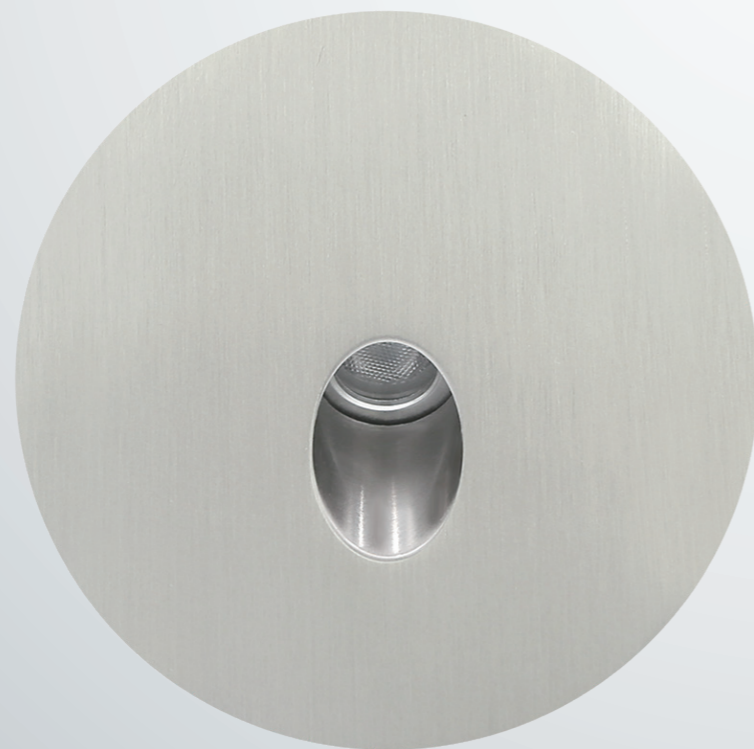

WALL LIGHTS SERIES

Products Features

These products are designed with special design milky white glass trim or the plated aluminium trim, Aluminum housing ,with passivated (anodizing) anti-corrosion finishing for housing or anodized / plated aluminium housing, optics PMMA lens with wonderful light output,silicone gasket and cable gland for waterpooof IP65 or IP67 and high quality CREE LED, EPISTAR LED.

We make several series of wall lights to meet different application,and even the wall lights with lithium battery that's used as emergency lights, the wall lights with touched controlled trim for dimming,turning off or on series are available.

These products are with CE,RoHS certifications,and the SAA,PSE,UL or ETL certifications will be available in the coming future.

Application

These lights are widely used in the exterior or interior application,such as lighting stairs, corner of walls for the house, hotel, the garden,the park etc.

Passivated

3 Years Warranty

IP65 IP67 IK06