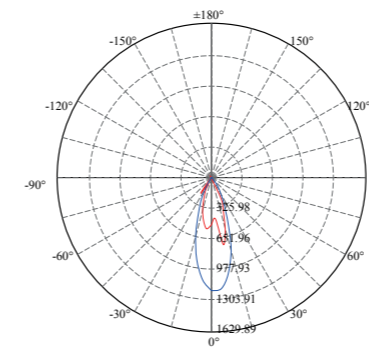

Photometric Data (3000K, 1x38°) & Illumination Picture

Light Distribution Curve [Unit: cd]