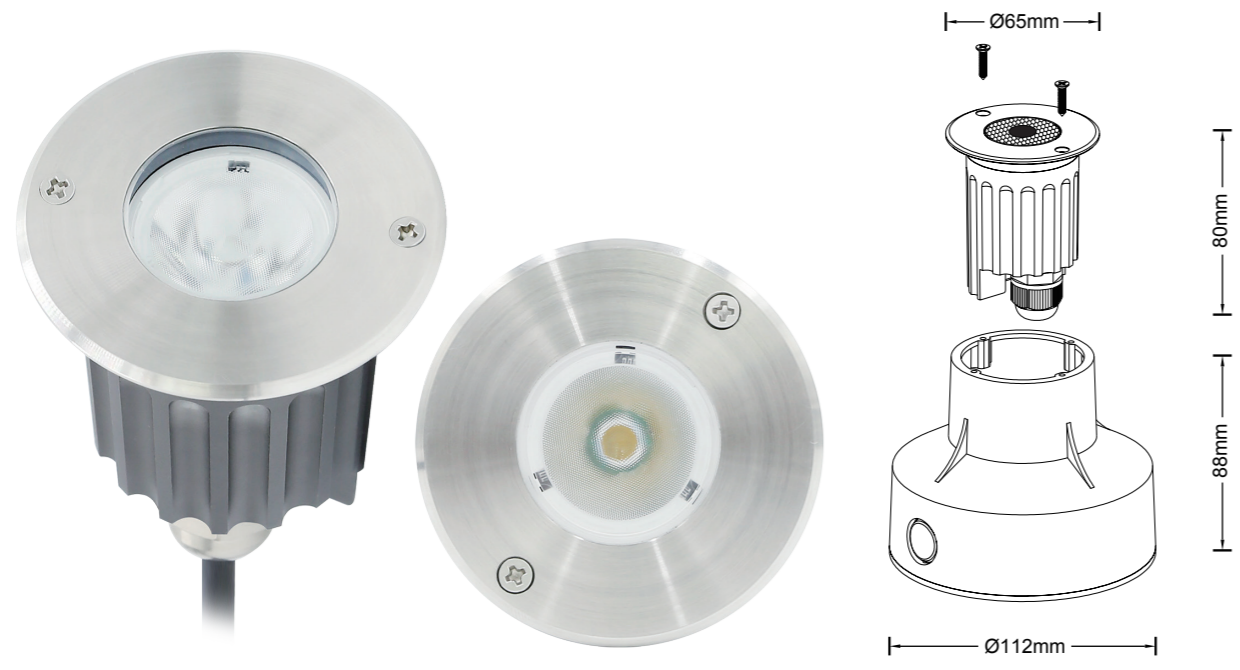

Light Distribution Curve [Unit: cd]

Lux distance Curve

Illumination Picture

CE RoHS COMPLIANT IP67 IK06

General Data	
Item No.	LPE003RGB
Power	3 Watts
LED type	6PCS 5050 3in1 RGB SMD LED
Luminous flux	90 lm (All LEDs on)
CCT	RGB
CRI	70+
Beam angle	120°
Dimension	60x49 (mm) Diameter x Height
Cut out	58 mm
Net weight	0.39 kgs
Warranty	3 years
Certifications	CE, RoHS
Electrical Data	
Input voltage	DC12V /DC24V
Insulation class	Class III
Cable	1PC rubber cable 1.5M H05RN-F 2x0.75mm square
Driver	Low voltage constant current output,excluding the transformer

Vert.Spread:31.6 Horiz.Spread:29.4

Photometric Data (3000K, 1x10°) & Illumination Picture

Lux distance Curve

Height	Center I	Average I	Beam diameter
0.3m	78.101lx	119.010lx	0.711m
0.6m	940.67lx	1290.76lx	0.233m
1.2m	19.525lx	29.979lx	1.462m
2.4m	210.17lx	322.69lx	0.446m
4.8m	8.678lx	13.324lx	2.781m
9.6m	93.468lx	141.423lx	0.668m
19.2m	4.881lx	7.495lx	2.921m
38.4m	32.542lx	80.675lx	0.991m
76.8m	3.124lx	4.797lx	3.654m
153.6m	33.627lx	51.632lx	1.114m

Beam angle: 12.7

CE RoHS COMPLIANT IP67 IK06

CE RoHS COMPLIANT IP67 IK06

General Data	
Item No.	1008
Power	3 Watts
LED type	1 PC 3W CREE XPE LED
Luminous flux	110-130 lm
CCT	2700K, 3000K, 4000K, 6000K, R/G/Y/B
CRI	80+
Beam angle	30°, 40°, 60°
Dimension	Ø65x80 (mm) Diameter x length
Cut out	112 mm
Net weight	0.48 kgs
Warranty	3 years
Certifications	CE, RoHS
Electrical Data	
Input voltage	DC12V~DC24V
Insulation class	Class III
Cable	1PC rubber cable 1.5M H05RN-F 2x0.75mm square
Driver	Low voltage constant current output, excluding the transformer