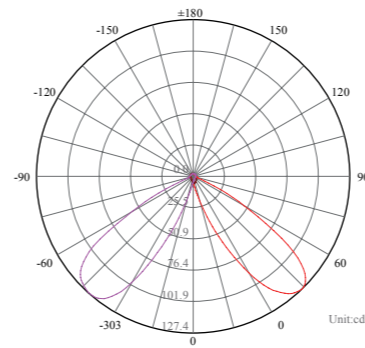

Photometric Data (3000K, 30°) & Illumination Picture

Light Distribution Curve [Unit: cd]