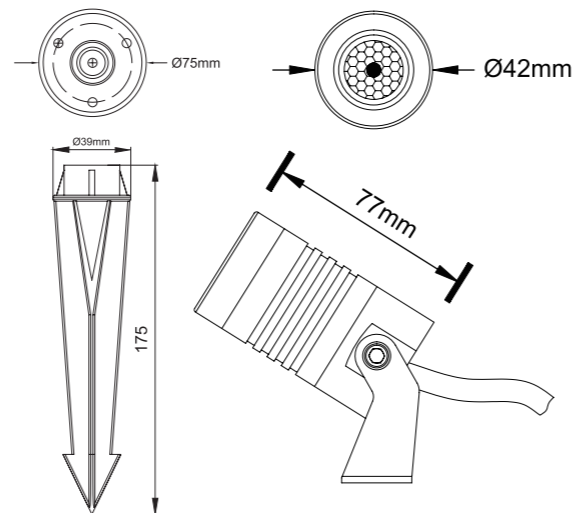

General Data	
Item No.	1010B
Power	5 Watts
LED type	1 PC 5W CREE XTE LED
Luminous flux	330~360 lm
CCT	2700K, 3000K, 4000K, 6000K
CRI	80+
Beam angle	20°, 30°, 40°, 60°
Dimension	42 x 77 (mm) Diameter x Height
Cut out	/
Net weight	0.29 kgs
Warranty	3 years
Certifications	CE, RoHS
Electrical Data	
Input voltage	AC95-265V
Insulation class	Class I
Cable	1PC rubber cable 1.5M H05RN-F 3x0.75mm square
Driver	Built-in high voltage constant current driver with transformer

Construction Data	
IP rating	IP67 Waterproof
IK rating	IK04
Housing	Solid Passivated (Anodizing) Aluminum CNC machined
Protection finishing	20~25µm thickness anodized film for housing .Silver color standard, dark grey color as options.
Trim	Passivated (Anodizing) Aluminum
Glass	Step tempered Glass.T=3mm.
Loading capacity	220 kgs
Cable Gland	PG7 IP67
Gasket	O-ring PMQ silicone seal
Accessories	
Spike	With Aluminium spike as spike spot lights (Standard)
Round base	With SS304 round base for wall mounting (optional)
Packaging	
Inner box size	116*95*48 mm
Carton size	49*25*16 cm (30 PCS / carton)

Passivated 3 Years Warranty