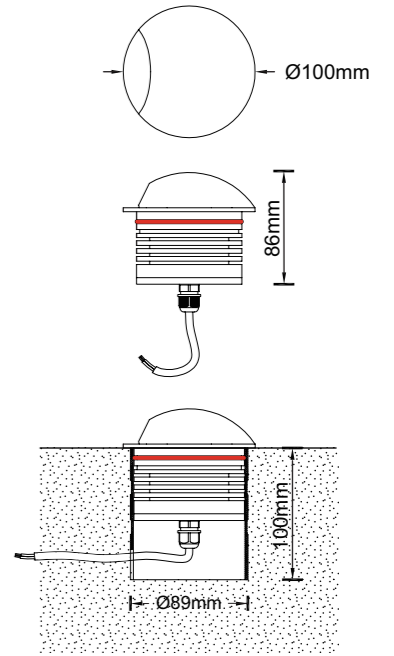

Vert.Spread:70.0 Horiz.Spread:0.0

Illumination Picture

CE RoHS IP67 IK10

General Data	
Item No.	.1006-3
Power	3 Watts
LED type	1 PC 3W CREE XPE LED
Luminous flux	95~100 lm
CCT	2700K, 3000K, 4000K, 6000K, R/G/Y/B
CRI	80+
Beam angle	3x100°
Dimension	60x75 (mm) Diameter x Height
Cut out	40 mm
Net weight	0.327 kgs
Warranty	3 years
Certifications	CE, RoHS
Electrical Data	
Input voltage	DC12V~DC24V
Insulation class	Class III
Cable	1PC rubber cable 1.5M H05RN-F 2x0.75mm square
Driver	Low voltage constant current output,excluding the transformer

General Data	
Item No.	1006-3B
Power	3 Watts
LED type	1 PC 3W CREE XPE LED
Luminous flux	95~100 lm
CCT	2700K, 3000K, 4000K, 6000K, R/G/Y/B
CRI	80+
Beam angle	3x80°
Dimension	60x75 (mm) Diameter x Height
Cut out	40 mm
Net weight	0.352 kgs
Warranty	3 years
Certifications	CE, RoHS
Electrical Data	
Input voltage	DC12V~DC24V
Insulation class	Class III
Cable	1PC rubber cable 1.5M H05RN-F 2x0.75mm square
Driver	Low voltage constant current output,excluding the transformer

Photometric Data (3000K, 3x100°) & Illumination Picture

Light Distribution Curve [Unit: cd]

Lux distance Curve

Illumination Picture

CE RoHS COMPLIANT IP67 IK10

Photometric Data (3000K, 3x80°) & Illumination Picture

Light Distribution Curve [Unit: cd]

Lux distance Curve

Illumination Picture

CE RoHS COMPLIANT IP67 IK10

General Data	
Item No.	1006-4
Power	3 Watts
LED type	1 PC 3W CREE XPE LED
Luminous flux	95~100 lm
CCT	2700K, 3000K, 4000K, 6000K, R/G/Y/B
CRI	80+
Beam angle	4x80°
Dimension	60x75 (mm) Diameter x Height
Cut out	40 mm
Net weight	0.322 kgs
Warranty	3 years
Certifications	CE, RoHS
Electrical Data	
Input voltage	DC12V~DC24V
Insulation class	Class III
Cable	1PC rubber cable 1.5M H05RN-F 2x0.75mm square
Driver	Low voltage constant current output,excluding the transformer