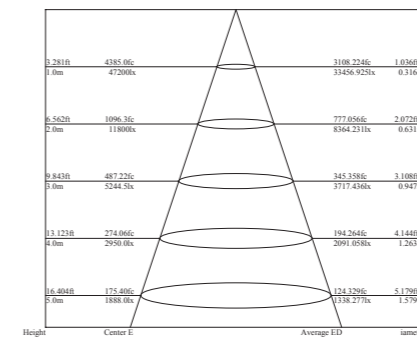

Lux distance Curve