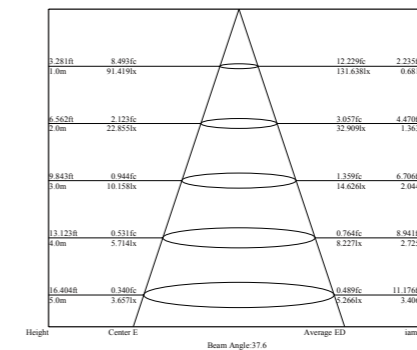

Light Distribution Curve [Unit: cd]

Lux distance Curve

Illumination Picture

CE RoHS COMPLIANT IP67 IK09

CE RoHS COMPLIANT IP67 IK06

General Data	
Item No.	1013
Power	9 Watts
LED type	1 PC CREE MHB-A 5050 SMD LED
Luminous flux	550~600 lm
CCT	2700K, 3000K, 4000K, 6000K
CRI	80+
Beam angle	45° tilt asymmetric + 45° pan beam
Dimension	78x78 (mm) Diameter x Height
Cut out	66 mm
Net weight	0.539 kgs
Warranty	3 years
Certifications	CE, RoHS
Electrical Data	
Input voltage	DC24V as standard, (AC100~245V as options)
Insulation class	Class III
Cable	1PC rubber cable 1.5M H05RN-F 2x0.75mm square
Driver	Low voltage constant current output ,excluding the transformer