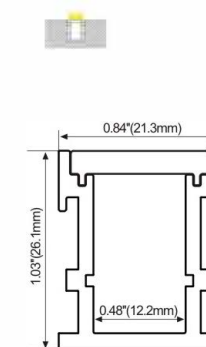

LMP034

PC diffused cover
LED Strip: 2835LED
70LEDs/M, 14W/M