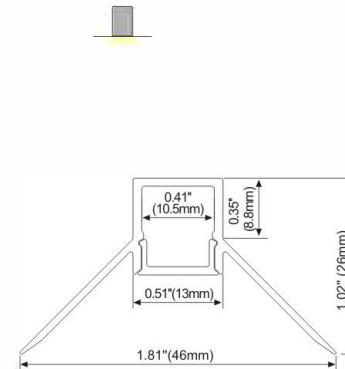

LMP069-R

PC Diffused Cover
Light Source: 3528SMD LED strip, 120leds/m
Installation: Recessed inside corner