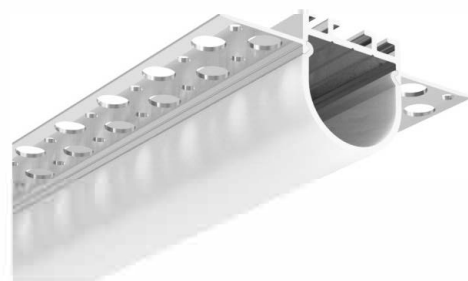

LMP110-R

PC Diffused Cover
Light Source: 2835SMD LED strip, 120leds/m
Installation: Recessed in drywall