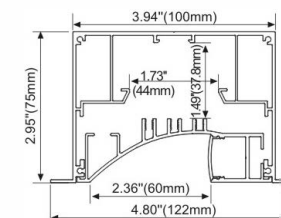

LMP100-WR

PMMA opal matte cover
PMMA semi-clear cover
PC diffused cover
LED strip:5730LED
60LEDs/M,30W/M