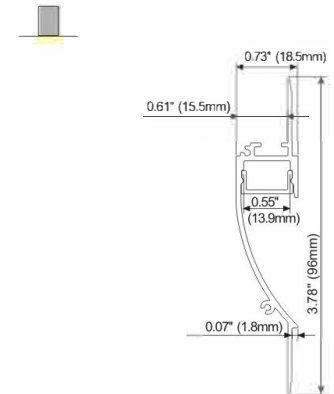

LMP082

PC Diffused Cover
Light Source:2835SMD LED strip,120leds/m
Installation:Recessed in 5/8" drywall