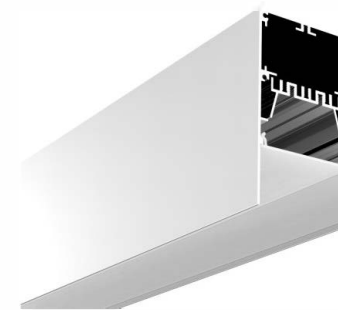

LMP60108

PC Frosted Cover
LED Module:2835LED
28W/1.2M