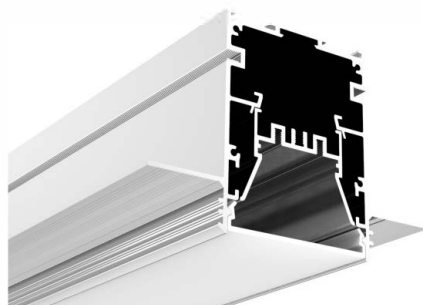

LMP12083

PC Frosted Cover
Light Source: 2835 rigid SMD LED module, double rows
Installation: recessed on 5/8" drywall