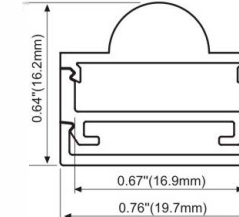

## Aluminum LED Profile

lumeplus

LMP012

PMMA clear cover (lens, 45 degrees)

LED Strip: 2835LED  
120LEDs/M, 24W/M

LMP013

PMMA opal matte cover  
PMMA semi-clear cover  
PC diffused cover

LED Strip: 3528 LED  
120 LEDs/M, 9.6W/M