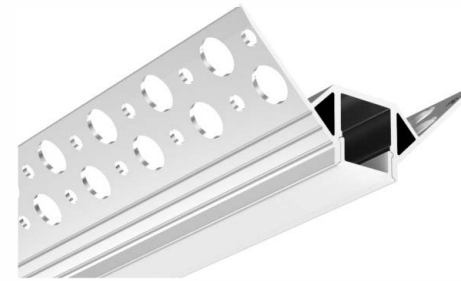

LMP070-R

PC Diffused Cover
Light Source: 3528SMD LED strip, 120leds/m
Installation: Recessed in outside corner