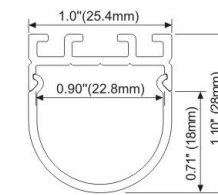

LMP111-R

PC Diffused Cover
Light Source: 2835SMD LED strip, 120leds/m
Installation: Surface Mounting