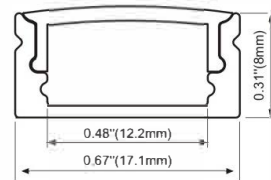

# Aluminum LED Profile

**LMP001-R**

PMMA opal matte cover  
PMMA semi-clear cover  
PMMA clear cover  
PC diffused cover

LED Strip: 2835LED  
70LEDs/M, 14W/M

**LMP002-R**

PMMA opal matte cover  
PMMA semi-clear cover  
PMMA clear cover  
PC diffused cover