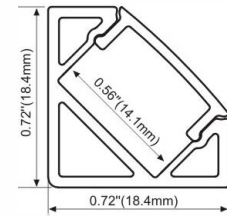

Aluminum LED Profile

LMP007-R

PMMA opal matte cover
PMMA semi-clear cover
PMMA clear cover
PC diffused cover

LED Strip: 2835LED
70LEDs/M, 14W/M