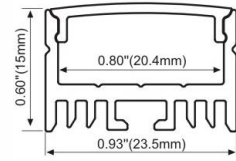

Aluminum LED Profile

LMP044

PMMA opal matte cover
PMMA semi-clear cover
PC diffused cover
LED Strip: 2835LED
120LEDs/M, 24W/M