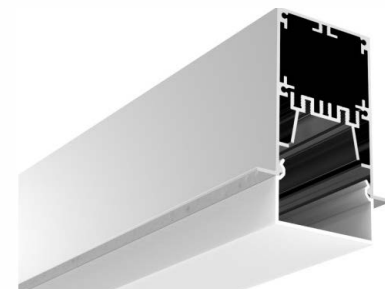

LMP6875-D

PC Frosted cover
LED Module:2835LED
28W/1.2M