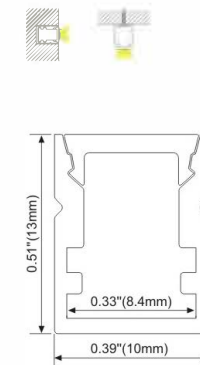

Aluminum LED Profile

PMMA opal matte cover
PMMA semi-clear cover
PC diffused cover
LED Strip, 2835 LED
140LEDs/M, 28W/M

PMMA opal matte cover
PMMA semi-clear cover
PMMA clear cover
PC diffused cover
LED Strip: 2835LED
120LEDs/M, 24W/M

PC Frosted cover
LED Strip: 3528LED
120LEDs/M, 9.6W/M

PMMA opal matte cover
PMMA semi-clear cover
PMMA clear cover
PC diffused cover
LED Strip: 2835LED
70LEDs/M, 14W/M

Aluminum LED Profile

lumeplus

LMP035

PC diffused cover
LED Strip: 3528LED
120LEDs/M, 9.6W/M

PC Frosted Cover
LED Strip: 3528LED
120LEDs/M, 9.6W/M

Rigid LED light bar

Rigid LED light bar