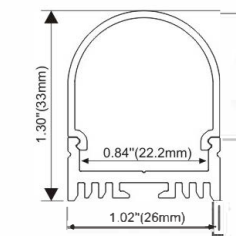

LMP044-PC-R

PC diffused cover
LED Strip: 2835LED
120LEDs/M, 24W/M