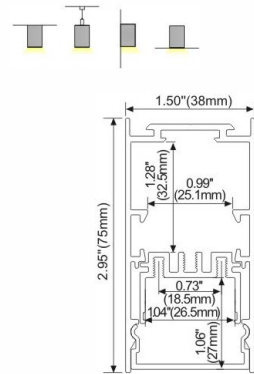

LED Profile for Architectural Lighting

LMP3875-R

PC Frosted Cover
Light Source: 2835SMD LED module, double rows
Installation: Surface Mounting Direct
Suspended Direct
Wall Mounting