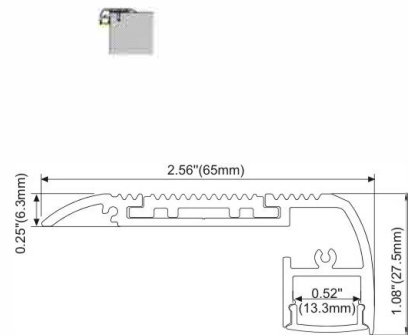

Aluminum LED Profile

PMMA opal matte cover
PMMA semi-clear cover
PC diffused cover
LED Strip, 2835 LED
140LEDs/M, 28W/M

PMMA opal matte cover
PMMA semi-clear cover
PMMA clear cover
PC diffused cover
LED Strip: 2835LED
120LEDs/M, 24W/M

PC Frosted cover
LED Strip: 3528LED
120LEDs/M, 9.6W/M

LMP024-R

PMMA opal matte cover
PMMA semi-clear cover
PMMA clear cover
PC diffused cover
LED Strip: 2835LED
70LEDs/M, 14W/M

Aluminum LED Profile

lumeplus

PC diffused cover
LED Strip: 3528LED
120LEDs/M, 9.6W/M

PC Frosted Cover
LED Strip: 3528LED
120LEDs/M, 9.6W/M

Rigid LED light bar

Rigid LED light bar