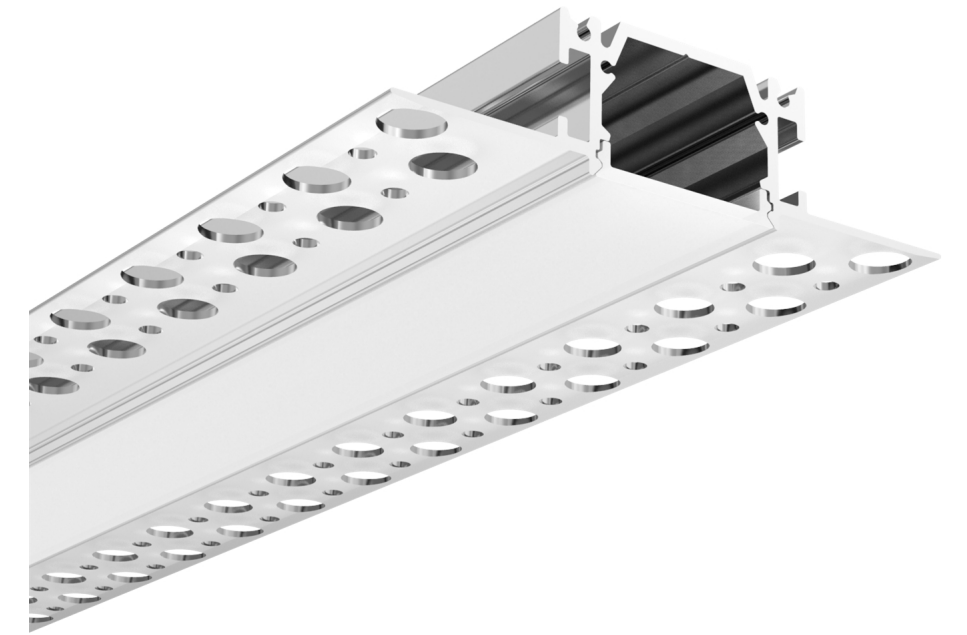

lumep₊plus

Catalogue

Aluminum LED Profile Kit