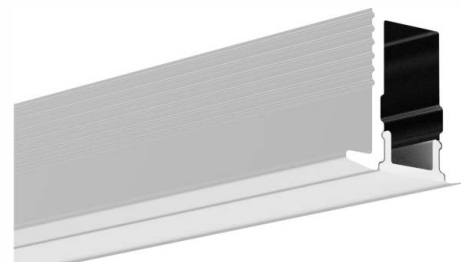

LMP117

PC Frosted cover
LED Strip: 3528LED
120LEDs/M, 9.6W/M