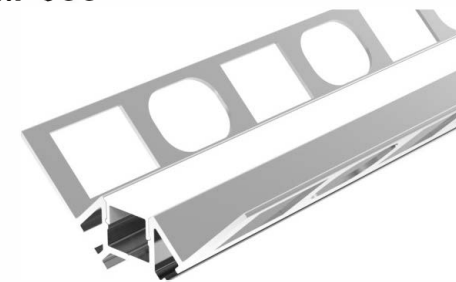

LMP088

PC Diffused Cover
Light Source: 2835SMD LED strip, 120leds/m
Installation: Recessed inside corner
For tile or marbles use