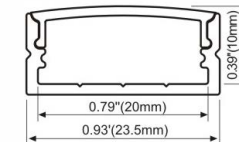

LMP014

PMMA opal matte cover
PMMA semi-clear cover
PC diffused cover

LED Strip: 3528 LED
120 LEDs/M, 9.6W/M