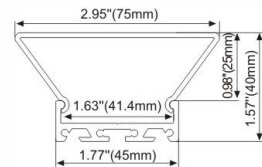

LMP065-T

PC diffused cover
LED Strip: 2835LED
140LEDs/M, 28W/M