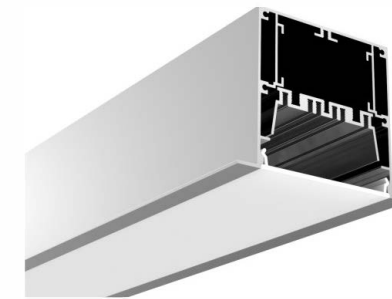

LMP6875

PC Frosted cover  
LED Module:2835LED  
28W/1.2M

LMP6875-D

PC Frosted cover  
LED Module:2835LED  
28W/1.2M

LMP9575-R

PC Frosted cover  
LED Module:2835LED  
42W/1.2M

LMP9575-RD

PC Frosted cover  
LED Module:2835LED  
42W/1.2M