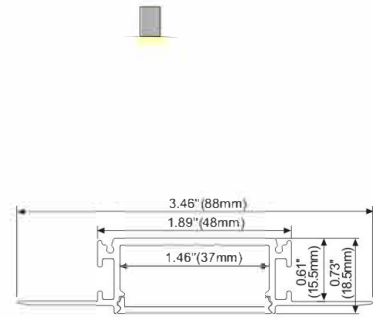

LMP081

PC Diffused Cover
Light Source: 2835SMD LED strip, 140leds/m, double rows
Installation: Recessed in 5/8" drywall