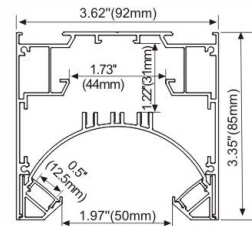

LMP8585

PMMA opal matte cover
PMMA semi-clear cover
PC diffused cover
LED strip:5730LED
60LEDs/M,30W/M