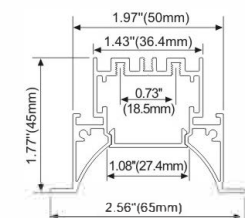

LMP6545-C

PC Frosted cover
LED Module:2835 LED
84W/1.2M