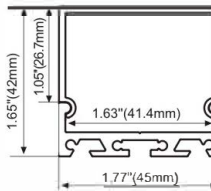

LMP065

PMMA opal matte cover
PMMA semi-clear cover
PC diffused cover
LED Strip: 2835LED
140LEDs/M, 28W/M