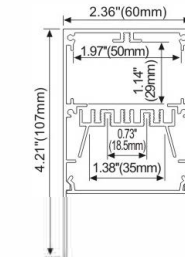

LMP6090

PC Frosted Cover  
LED Module:2835LED  
28W/1.2M

LMP60108

PC Frosted Cover  
LED Module:2835LED  
28W/1.2M

LMP7575-RL

Lens: 30/60degrees,  
asymmetrical or symmetrical  
LED Module:2835LED  
42W/1.2M