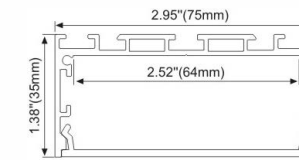

# Aluminum LED Profile

**LMP046-R**

PC diffused cover  
 LED Strip: 2835LED  
 140LEDs/M, 28W/M

**LMP047-R1**

PC diffused cover  
 LED Strip: 2835LED  
 210LEDs/M, 42W/M

**LMP048-R1**

PC diffused cover  
 LED Strip: 2835LED  
 210LEDs/M, 42W/M