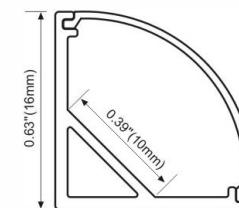

LED Strip: 2835LED  
70LEDs/M, 14W/M

**LMP005**

PMMA opal matte cover  
PMMA semi-clear cover

LED Strip: 2835LED  
70LEDs/M, 14W/M

**LMP006**

PMMA opal matte cover  
PMMA semi-clear cover  
PC diffused cover