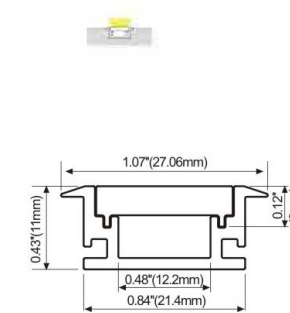

LMP033

PC diffused cover
LED Strip: 2835LED
70LEDs/M, 14W/M