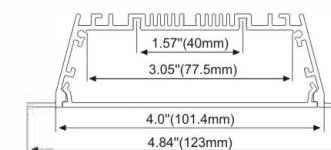

LMP12335

PC Frosted cover
LED Module:2835LED
54W/1.2M