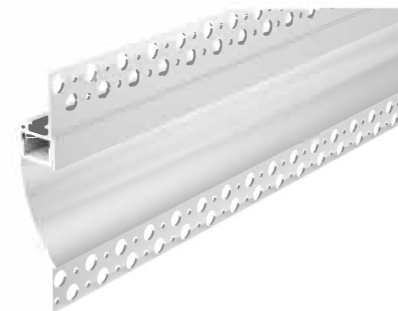

LMP082

PC Diffused Cover
Light Source:2835SMD LED strip,120leds/m
Installation:Recessed in 5/8" drywall