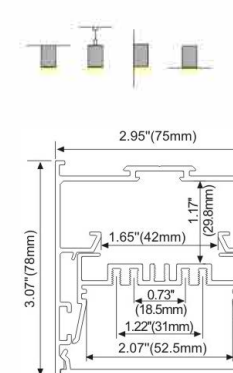

LMP7578

PC Frosted Cover
Light Source: 2835SMD LED module, three rows led
Installation: Surface Mounting Direct
Suspended Direct
Wall Mounting