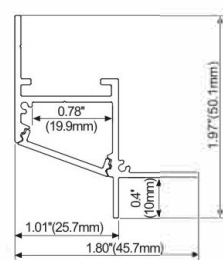

LMP118

PMMA opal matte cover
PMMA semi-clear cover
PC diffused cover
LED Strip, 2835 LED
140LEDs/M, 28W/M