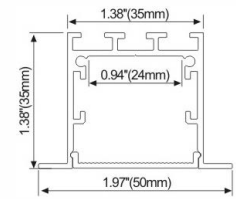

LMP017-R5

PMMA opal matte cover
PMMA semi-clear cover
PC diffused cover
LED Strip, 2835 LED
140LEDs/M, 28W/M