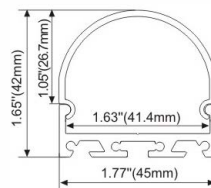

LMP066

PMMA opal matte cover
PMMA semi-clear cover
PC diffused cover
LED Strip: 2835LED
140LEDs/M, 28W/M