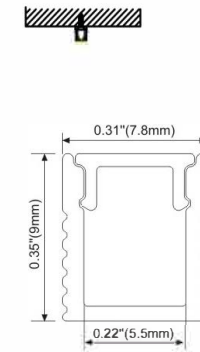

## Aluminum LED Profile

lumeplus

LMP035

PC diffused cover  
LED Strip: 3528LED  
120LEDs/M, 9.6W/M

LMP073

PC Frosted Cover  
LED Strip: 3528LED  
120LEDs/M, 9.6W/M

LMP025

Rigid LED light bar