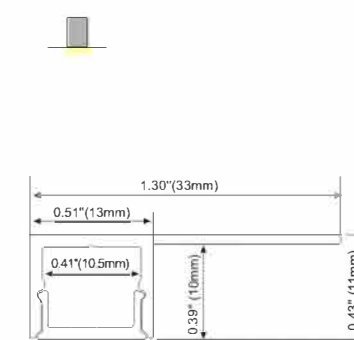

LMP087

PC Diffused Cover
Light Source: 2835SMD LED strip, 120leds/m
Installation: Recessed under 10mm tile or marble