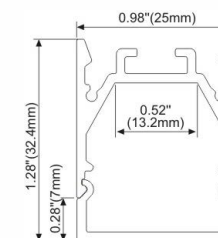

LMP106

PC Diffused Cover
Light Source: 2835SMD LED strip, 120leds/m
Installation: Suspended Direct
Surface Mounting