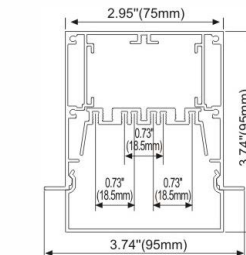

LMP6875

PC Frosted cover  
LED Module:2835LED  
28W/1.2M

LMP6875-D

PC Frosted cover  
LED Module:2835LED  
28W/1.2M

LMP9575-R

PC Frosted cover  
LED Module:2835LED  
42W/1.2M

LMP9575-RD

PC Frosted cover  
LED Module:2835LED  
42W/1.2M