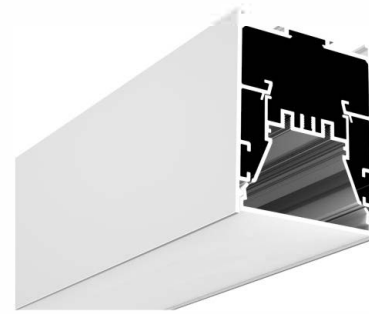

LMP5075-R1

PC Frosted Cover
Light Source: 2835SMD LED module, double rows
Installation: Surface Mounting Direct
Suspended Direct
Wall Mounting