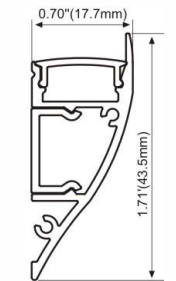

LMP062

PMMA opal matte cover
PMMA semi-clear cover
PC diffused cover
LED Strip: 2835LED
70LEDs/M, 14W/M