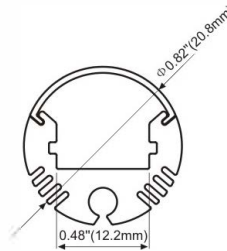

LMP008

PMMA opal matte cover
PMMA semi-clear cover

LED Strip: 2835LED
70LEDs/M, 14W/M