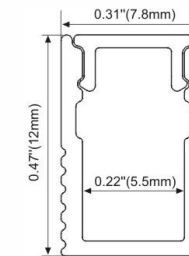

# Aluminum LED Profile

**LMLP071**

PC diffused cover  
LED Strip: 2835LED  
120LEDs/M, 24W/M

**LMP076**

PC Frosted cover  
LED Strip: 3528LED  
120LEDs/M, 9.6W/M

**LMP116**

PC Frosted cover  
LED Strip: 3528LED  
120LEDs/M, 9.6W/M