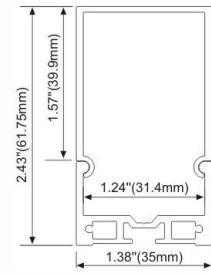

Aluminum LED Profile

LMP054

PC Diffused Cover
LED Strip: 2835LED
140LEDs/M, 28W/M