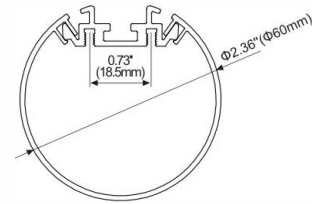

LM60

PC Frosted cover
LED Module: 2835LED
28W/1.2M