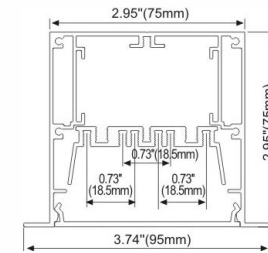

LMP6875

PC Frosted cover  
LED Module:2835LED  
28W/1.2M

LMP6875-D

PC Frosted cover  
LED Module:2835LED  
28W/1.2M

LMP9575-R

PC Frosted cover  
LED Module:2835LED  
42W/1.2M

LMP9575-RD

PC Frosted cover  
LED Module:2835LED  
42W/1.2M