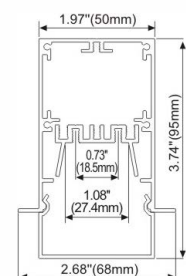

LMP6875-D

PC Frosted cover
LED Module:2835LED
28W/1.2M