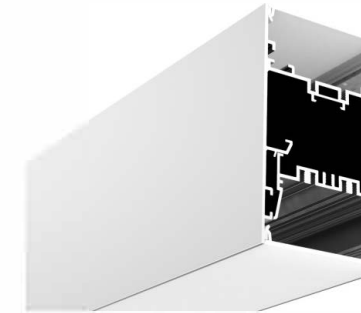

LMP75120

PC Frosted Cover
Light Source: 2835SMD LED module, three rows led
Installation: Suspended Direct
Suspended Direct and Indirect
Wall Mounting