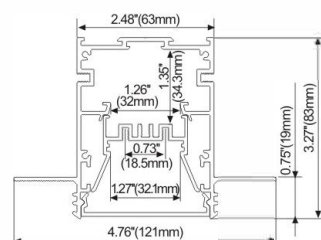

LMP12083

PC Frosted Cover
Light Source: 2835 rigid SMD LED module, double rows
Installation: recessed on 5/8" drywall