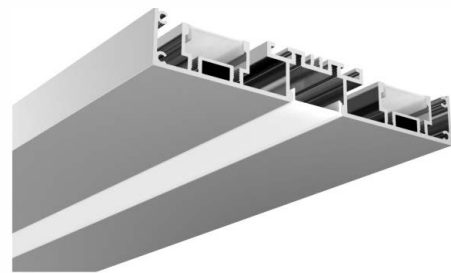

LMP15023

PC Frosted cover
LED Module: 2835LED
84W/1.2M