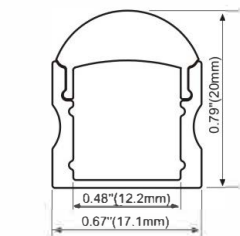

LED Strip: 2835LED  
70LEDs/M, 14W/M

**LMP002-RL**

PMMA opal matte cover  
PMMA semi-clear cover  
PMMA clear cover  
60 degrees

LED Strip: 2835LED  
70LEDs/M, 14W/M

**LMP004-RL**

PMMA opal matte cover  
PMMA semi-clear cover  
PMMA clear cover  
30 degrees