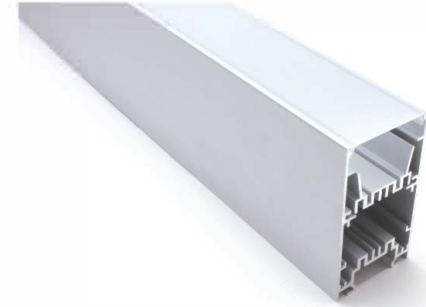

LMP5090

PC Frosted Cover
LED Module:2835LED
28W/1.2M