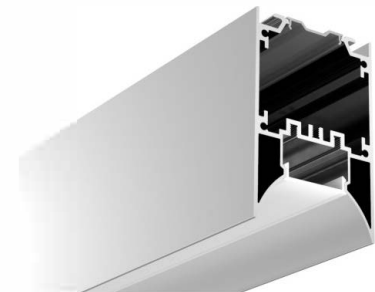

LMP5075-C

PC Frosted cover
LED Module:2835LED
28W/1.2M