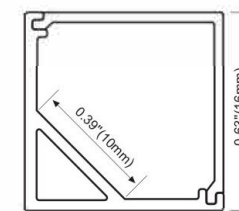

LMP005

PMMA opal matte cover
PMMA semi-clear cover

LED Strip: 2835LED
70LEDs/M, 14W/M