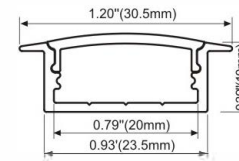

## Aluminum LED Profile

lumeplus

LMP012

PMMA clear cover (lens, 45 degrees)

LED Strip: 2835LED  
120LEDs/M, 24W/M

LMP013

PMMA opal matte cover  
PMMA semi-clear cover  
PC diffused cover

LED Strip: 3528 LED  
120 LEDs/M, 9.6W/M