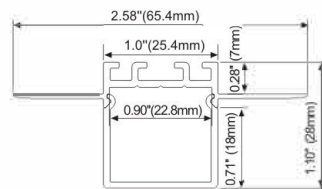

LMP110-S

PC Diffused Cover
Light Source: 2835SMD LED strip, 120leds/m
Installation: Recessed in drywall