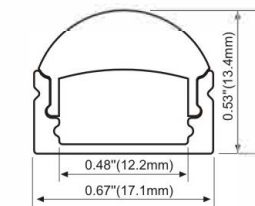

LED Strip: 2835LED  
70LEDs/M, 14W/M

**LMP002-RL**

PMMA opal matte cover  
PMMA semi-clear cover  
PMMA clear cover  
60 degrees

LED Strip: 2835LED  
70LEDs/M, 14W/M

**LMP004-RL**

PMMA opal matte cover  
PMMA semi-clear cover  
PMMA clear cover  
30 degrees