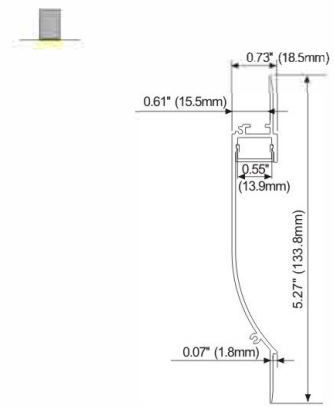

**LMP086**

PC Diffused Cover  
 Light Source:2835SMD LED strip,120leds/m  
 Installation:Recessed in 5/8" drywall

**LMP082**

PC Diffused Cover  
 Light Source:2835SMD LED strip,120leds/m  
 Installation:Recessed in 5/8" drywall