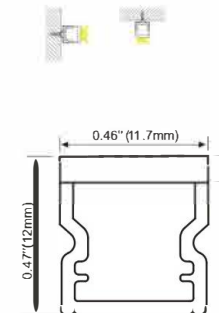

## Aluminum LED Profile

lumeplus

LMP035

PC diffused cover  
LED Strip: 3528LED  
120LEDs/M, 9.6W/M

LMP073

PC Frosted Cover  
LED Strip: 3528LED  
120LEDs/M, 9.6W/M

LMP025

Rigid LED light bar