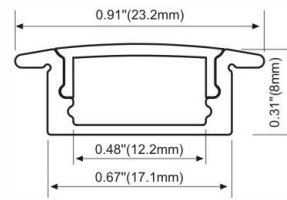

Aluminum LED Profile

LMP001-R

PMMA opal matte cover
PMMA semi-clear cover
PMMA clear cover
PC diffused cover

LED Strip: 2835LED
70LEDs/M, 14W/M