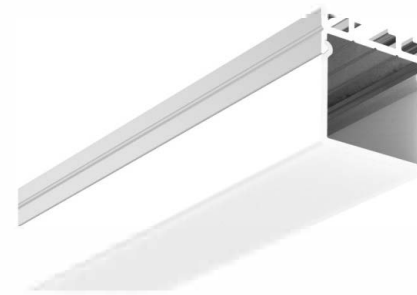

LMP111-S

PC Diffused Cover
Light Source: 2835SMD LED strip, 120leds/m
Installation: Surface Mounting