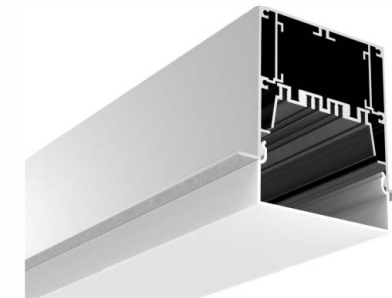

LMP6875

PC Frosted cover  
LED Module:2835LED  
28W/1.2M

LMP6875-D

PC Frosted cover  
LED Module:2835LED  
28W/1.2M

LMP9575-R

PC Frosted cover  
LED Module:2835LED  
42W/1.2M

LMP9575-RD

PC Frosted cover  
LED Module:2835LED  
42W/1.2M