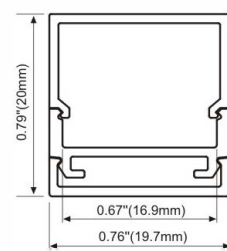

LMP011

PMMA opal matte cover
PMMA semi-clear cover

LED Strip: 2835LED
120LEDs/M, 24W/M

Aluminum LED Profile

lumeplus