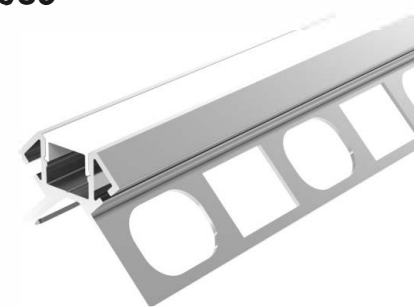

LMP089

PC Diffused Cover
Light Source: 2835SMD LED strip, 120leds/m
Installation: Recessed in outside corner
For tile or marbles use