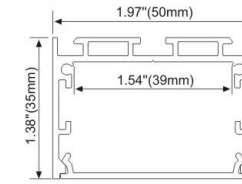

LMP046-R

PC diffused cover
LED Strip: 2835LED
140LEDs/M, 28W/M