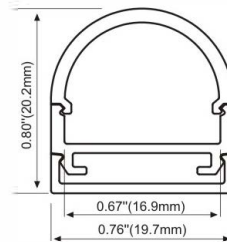

LMP010

PMMA opal matte cover
PMMA semi-clear cover

LED Strip: 2835LED
120LEDs/M, 24W/M