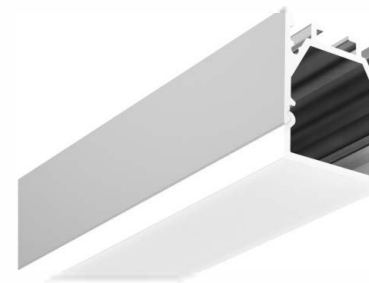

LMP106

PC Diffused Cover
Light Source: 2835SMD LED strip, 120leds/m
Installation: Suspended Direct
Surface Mounting