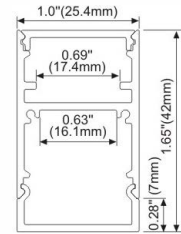

LMP108

PC Diffused Cover
Light Source: 2835SMD LED strip, 120leds/m
Installation: Suspended Direct and Indirect