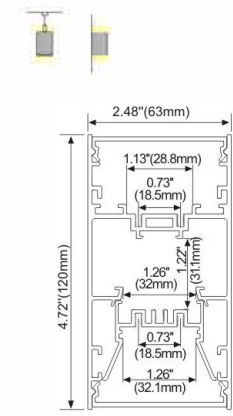

# LED Profile for Architectural Lighting

**LMP6380**

PC Frosted Cover  
 Light Source: 2835SMD LED module, double rows  
 Installation: Surface Mounting Direct  
 Suspended Direct  
 Wall Mounting

**LMP63120**