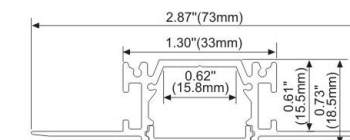

LMP080

PC Diffused Cover
Light Source: 2835SMD LED strip, 120leds/m
Installation: Recessed in 5/8" drywall