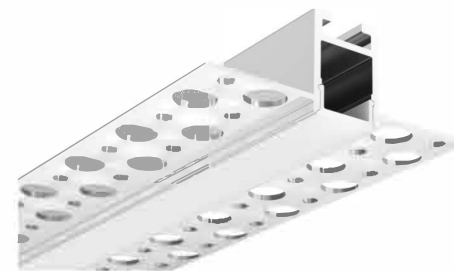

LMP079

PC Diffused Cover
Light Source: 2835SMD LED strip, 120leds/m
Installation: Recessed in 5/8" drywall