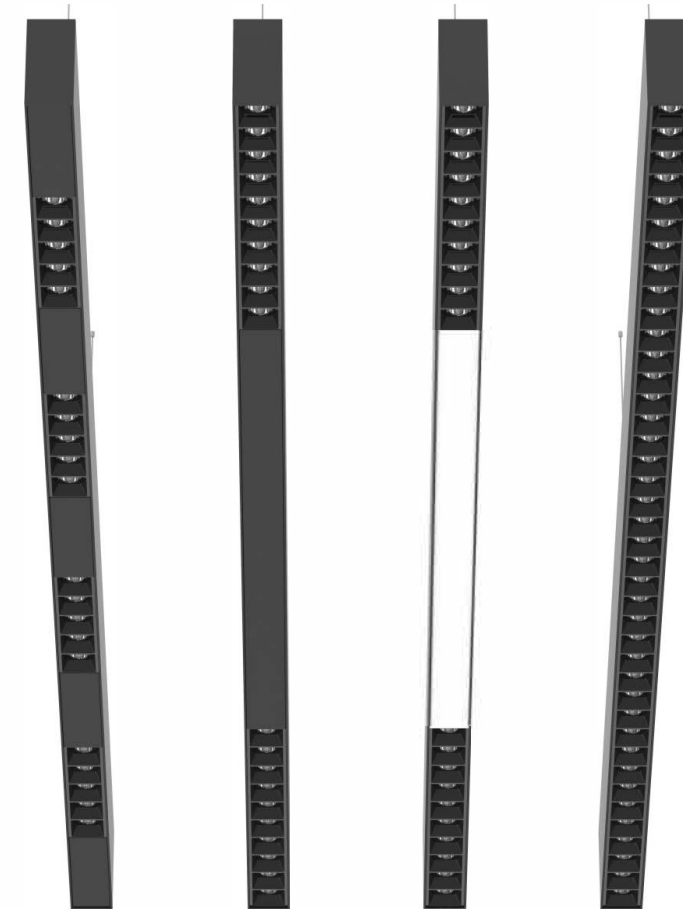

# LED Profile for Architectural Lighting

**LMP078**

PC Semi Clear Cover  
 Light Source: 5730SMD LED strip, 60leds/m  
 Installation: surface mounting on 1/2" drywall  
 Indirect Light

**LMP12083**

PC Frosted Cover  
 Light Source: 2835 rigid SMD LED module, double rows  
 Installation: recessed on 5/8" drywall

**LMS30 LED Linear Lighting System**

Optional Light Inserts

Reflector: 15°, 30°, 45°

PC Frosted Cover

Blind Cover