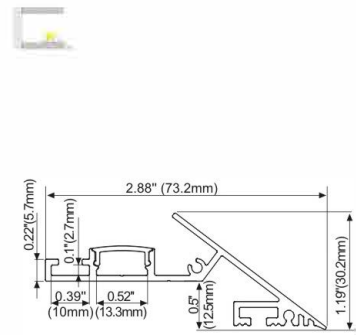

LMP091-E

PMMA Opal matte cover
PMMA semi-clear cover
PMMA clear cover
PC diffused cover
Light Source: 5730SMD LED strip,60leds/m
Installation: surface mounting on 1/2" drywall as cove light