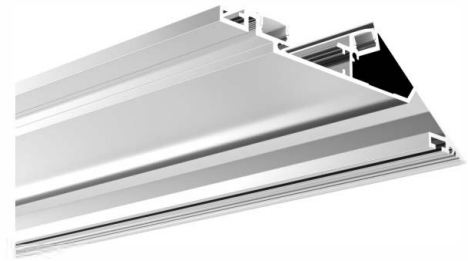

LED Profile for Architectural Lighting

LMP090

PMMA Opal matte cover
PMMA semi-clear cover
PMMA clear cover
PC diffused cover
Light Source: 5730SMD LED strip,60leds/m
Installation: surface mounting on 5/8" drywall as cove light