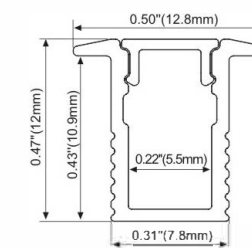

LMP117

PC Frosted cover
LED Strip: 3528LED
120LEDs/M, 9.6W/M