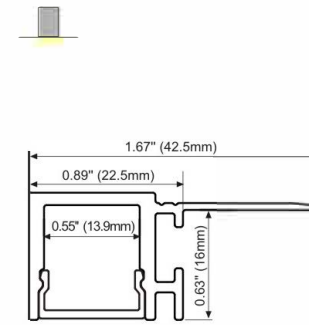

LED Profile for Architectural Lighting

LMP084

PC Diffused Cover
Light Source: 2835SMD LED strip,120leds/m
Installation: Recessed in 5/8" drywall