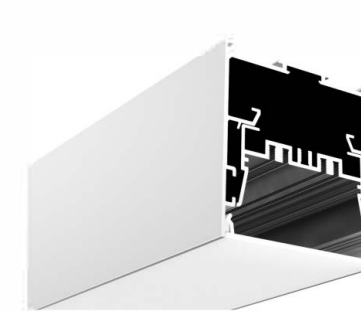

LMP7578

PC Frosted Cover
Light Source: 2835SMD LED module, three rows led
Installation: Surface Mounting Direct
Suspended Direct
Wall Mounting