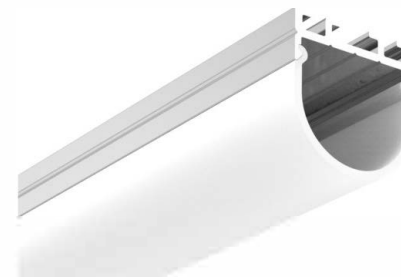

LMP111-R

PC Diffused Cover
Light Source: 2835SMD LED strip, 120leds/m
Installation: Surface Mounting