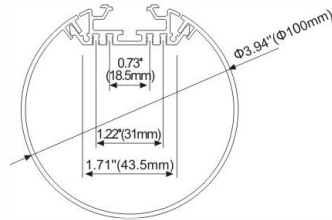

LM100

PC Frosted cover
LED Module: 2835LED
28W/1.2M