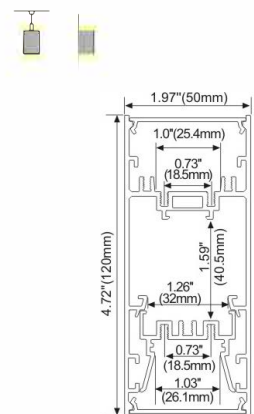

LMP50120

PC Frosted Cover
Light Source: 2835SMD LED module, double rows
Installation: Suspended Direct
Suspended Direct and Indirect
Wall Mounting