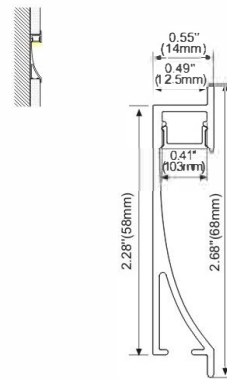

Aluminum LED Profile

PMMA opal matte cover
PMMA semi-clear cover
PC diffused cover
LED Strip, 2835 LED
140LEDs/M, 28W/M

PMMA opal matte cover
PMMA semi-clear cover
PMMA clear cover
PC diffused cover
LED Strip: 2835LED
120LEDs/M, 24W/M

LMP023-R2

PC Frosted cover
LED Strip: 3528LED
120LEDs/M, 9.6W/M

PMMA opal matte cover
PMMA semi-clear cover
PMMA clear cover
PC diffused cover
LED Strip: 2835LED
70LEDs/M, 14W/M

Aluminum LED Profile

lumeplus

PC diffused cover
LED Strip: 3528LED
120LEDs/M, 9.6W/M

PC Frosted Cover
LED Strip: 3528LED
120LEDs/M, 9.6W/M

Rigid LED light bar

Rigid LED light bar