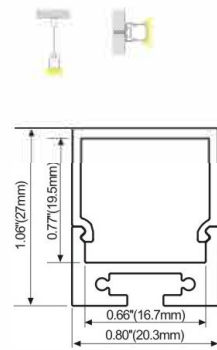

LMP028

PMMA opal matte cover
PMMA semi-clear cover
PC diffused cover
LED Strip, 2835 LED
140LEDs/M, 28W/M