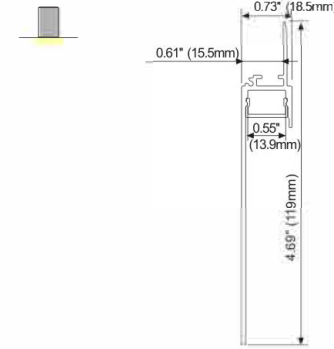

LMP085

PC Diffused Cover
Light Source: 2835SMD LED strip,120leds/m
Installation: Recessed in 5/8" drywall