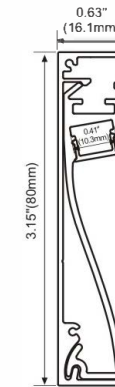

# Aluminum LED Profile

**LMLP071**

PC diffused cover  
LED Strip: 2835LED  
120LEDs/M, 24W/M

**LMP076**

PC Frosted cover  
LED Strip: 3528LED  
120LEDs/M, 9.6W/M

**LMP116**

PC Frosted cover  
LED Strip: 3528LED  
120LEDs/M, 9.6W/M