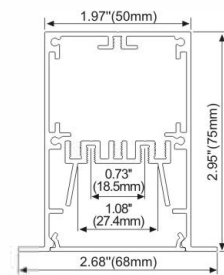

LMP6875

PC Frosted cover
LED Module:2835LED
28W/1.2M