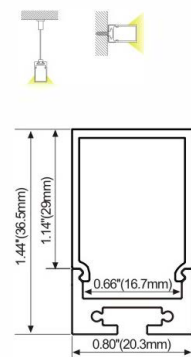

**LMP028**

PMMA opal matte cover  
 PMMA semi-clear cover  
 PC diffused cover  
 LED Strip, 2835 LED  
 140LEDs/M, 28W/M

**LMP033**

PC diffused cover  
 LED Strip: 2835LED  
 70LEDs/M, 14W/M

**LMP029**

PC diffused cover  
 LED Strip, 2835 LED  
 140LEDs/M, 28W/M