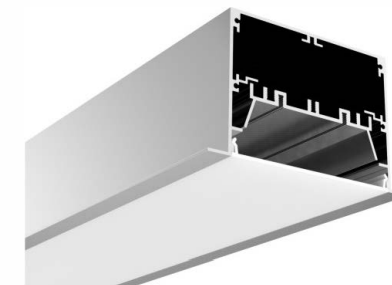

LMP12575

PC Frosted cover
LED Module:2835 LED
54W/1.2M