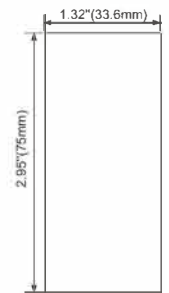

LMS30 LED Linear Lighting System