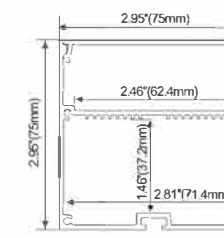

LMP057

PC diffused cover(milky)
PC semi-clear cover
LED Strip: 2835LED
210LEDs/M, 42W/M