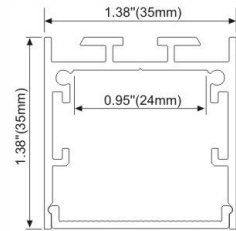

LMP018-R3

PMMA opal matte cover
PMMA semi-clear cover
PC diffused cover
LED Strip, 2835 LED
140LEDs/M, 28W/M