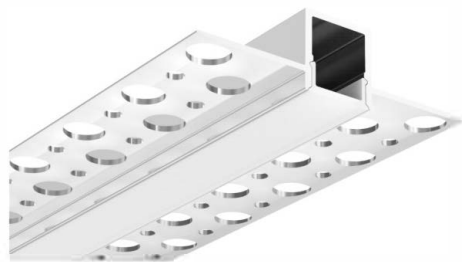

LMP068-R

PC Diffused Cover
Light Source: 3528SMD LED strip, 120leds/m
Installation: Recessed in 1/2" drywall