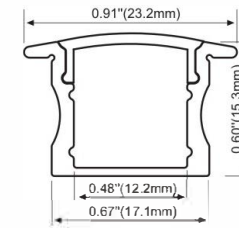

LMP003-R

PMMA opal matte cover
PMMA semi-clear cover
PMMA clear cover
PC diffused cover

LED Strip: 2835LED
70LEDs/M, 14W/M