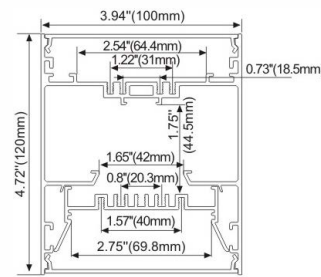

LMP100120

PC Frosted Cover
Light Source: 2835SMD LED module, three rows led
Installation: Suspended Direct
Suspended Direct and Indirect
Wall Mounting