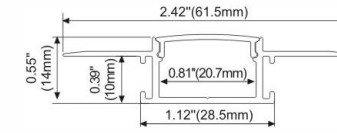

LMLP071

PC diffused cover
LED Strip: 2835LED
120LEDs/M, 24W/M