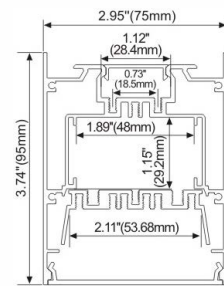

**LMP117**

PC Frosted cover  
LED Strip: 3528LED  
120LEDs/M, 9.6W/M

LMP5090

PC Frosted Cover  
LED Module:2835LED  
28W/1.2M

LMP7595-UP

PC Frosted cover  
LED Module:2835LED  
42W/1.2M  
LED Module:2835LED  
84W/1.2M