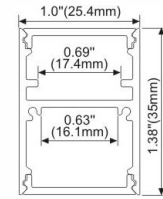

LMP107

PC Diffused Cover
Light Source: 2835SMD LED strip, 120leds/m
Installation: Suspended Direct and Indirect