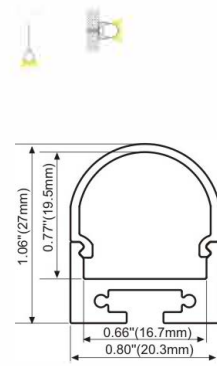

LMP027

PMMA opal matte cover
PMMA semi-clear cover
PC diffused cover
LED Strip, 2835 LED
140LEDs/M, 28W/M