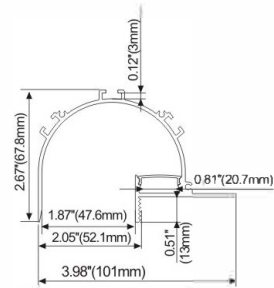

LMP078

PC Semi Clear Cover
Light Source: 5730SMD LED strip, 60leds/m
Installation: surface mounting on 1/2" drywall
Indirect Light