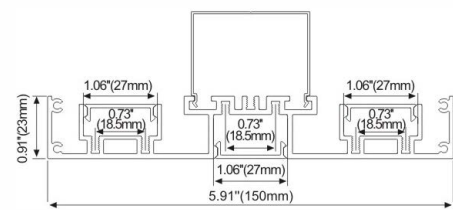

LMP15023

PC Frosted cover
LED Module: 2835LED
84W/1.2M