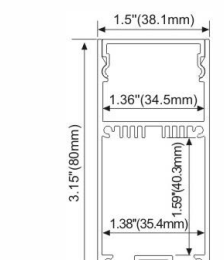

LMP3880

PC Frosted cover
LED Strip: 2835LED
140LEDs/M, 28W/M