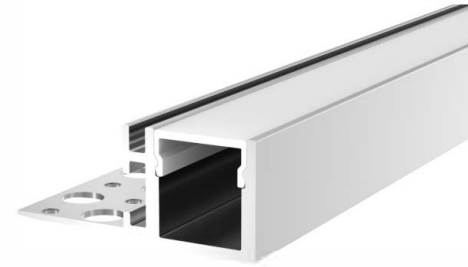

LED Profile for Architectural Lighting

LMP084

PC Diffused Cover
Light Source: 2835SMD LED strip,120leds/m
Installation: Recessed in 5/8" drywall