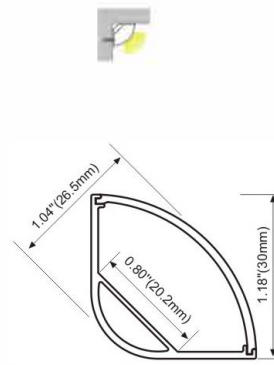

Aluminum LED Profile

LMP016-R