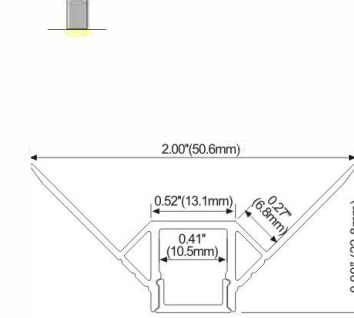

LMP070-R

PC Diffused Cover
Light Source: 3528SMD LED strip, 120leds/m
Installation: Recessed in outside corner