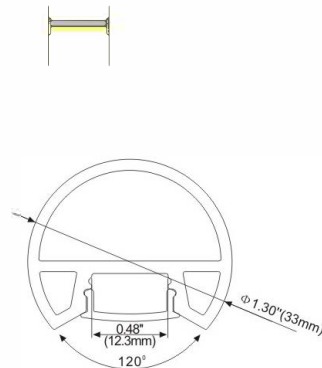

LMP077

PMMA Opal matte cover
PMMA semi-clear cover
PMMA clear cover
PC diffused cover
Light Source: 3528SMD LED strip,60leds/m
Installation: suspended inside wardrobe