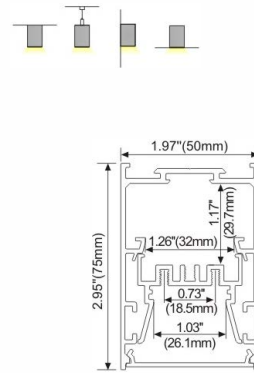

LMP5075-R1

PC Frosted Cover
Light Source: 2835SMD LED module, double rows
Installation: Surface Mounting Direct
Suspended Direct
Wall Mounting