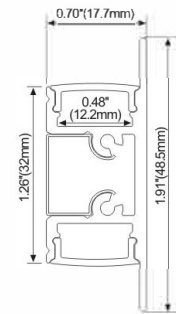

LMP050

PMMA opal matte cover
PMMA semi-clear cover
PMMA clear cover
PC diffused cover
LED Strip: 2835LED
70LEDs/M, 14W/M