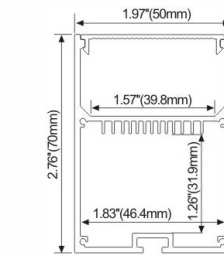

LMP052

PC diffused cover(milky)
PC semi-clear cover
LED Strip: 2835LED
140LEDs/M, 28W/M