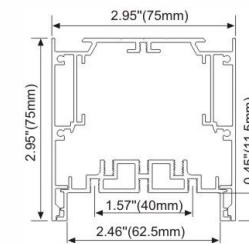

LMP6090

PC Frosted Cover  
LED Module:2835LED  
28W/1.2M

LMP60108

PC Frosted Cover  
LED Module:2835LED  
28W/1.2M

LMP7575-RL

Lens: 30/60degrees,  
asymmetrical or symmetrical  
LED Module:2835LED  
42W/1.2M