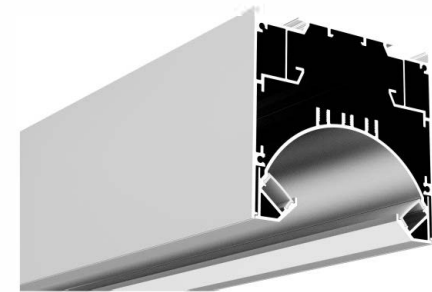

LMP8585

PMMA opal matte cover
PMMA semi-clear cover
PC diffused cover
LED strip:5730LED
60LEDs/M,30W/M