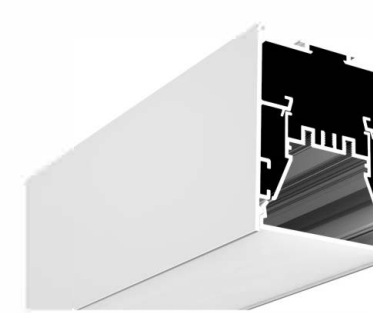

LED Profile for Architectural Lighting

LMP6380

PC Frosted Cover
Light Source: 2835SMD LED module, double rows
Installation: Surface Mounting Direct
Suspended Direct
Wall Mounting