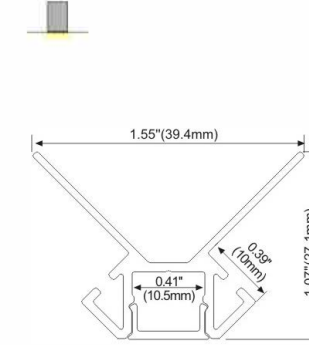

LMP089

PC Diffused Cover
Light Source: 2835SMD LED strip, 120leds/m
Installation: Recessed in outside corner
For tile or marbles use