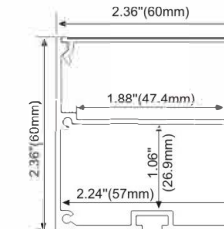

LMP6060-R

PC diffused cover
PC semi-clear cover
LED Strip: 2835LED
140LEDs/M, 28W/M