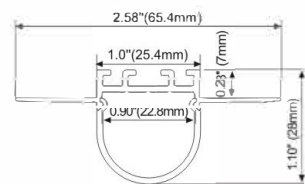

LMP110-R

PC Diffused Cover
Light Source: 2835SMD LED strip, 120leds/m
Installation: Recessed in drywall