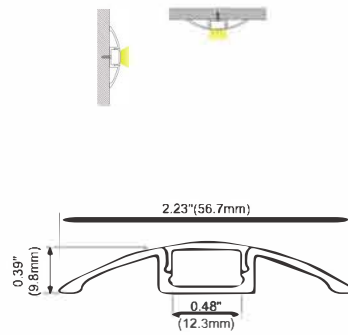

Aluminum LED Profile

PMMA opal matte cover
PMMA semi-clear cover
PC diffused cover
LED Strip, 2835 LED
140LEDs/M, 28W/M

LMP021

PMMA opal matte cover
PMMA semi-clear cover
PMMA clear cover
PC diffused cover
LED Strip: 2835LED
120LEDs/M, 24W/M

PC Frosted cover
LED Strip: 3528LED
120LEDs/M, 9.6W/M

PMMA opal matte cover
PMMA semi-clear cover
PMMA clear cover
PC diffused cover
LED Strip: 2835LED
70LEDs/M, 14W/M

Aluminum LED Profile

lumeplus

PC diffused cover
LED Strip: 3528LED
120LEDs/M, 9.6W/M

PC Frosted Cover
LED Strip: 3528LED
120LEDs/M, 9.6W/M

Rigid LED light bar

Rigid LED light bar