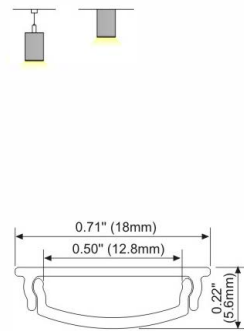

LMP114

PC Diffused Cover
Light Source: 2835SMD LED strip,120leds/m
Installation: surface mounting or suspended Bendble