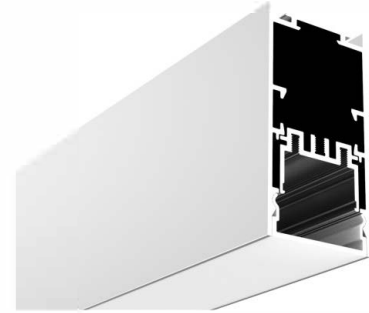

LED Profile for Architectural Lighting

LMP3875-R

PC Frosted Cover
Light Source: 2835SMD LED module, double rows
Installation: Surface Mounting Direct
Suspended Direct
Wall Mounting