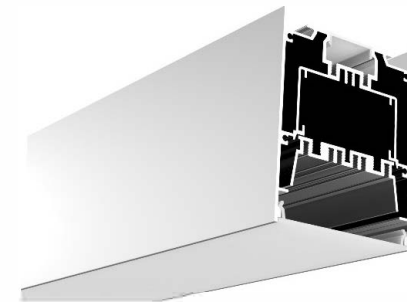

**LMP117**

PC Frosted cover  
LED Strip: 3528LED  
120LEDs/M, 9.6W/M

LMP5090

PC Frosted Cover  
LED Module:2835LED  
28W/1.2M

LMP7595-UP

PC Frosted cover  
LED Module:2835LED  
42W/1.2M  
LED Module:2835LED  
84W/1.2M