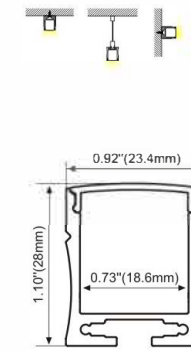

LMP026

Rigid LED light bar

**LMP027**

PMMA opal matte cover  
 PMMA semi-clear cover  
 PC diffused cover  
 LED Strip, 2835 LED  
 140LEDs/M, 28W/M

**LMP032**

PMMA opal matte cover  
 PMMA semi-clear cover  
 PC diffused cover  
 LED Strip, 2835 LED  
 140LEDs/M, 28W/M