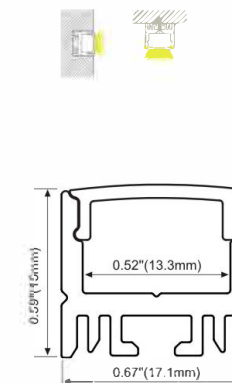

**LMP034**

PC diffused cover  
 LED Strip: 2835LED  
 70LEDs/M, 14W/M

**LMP031**

PMMA opal matte cover  
 PMMA semi-clear cover  
 PC diffused cover  
 LED Strip, 2835 LED  
 140LEDs/M, 28W/M

**LMP043**

PMMA opal matte cover  
 PMMA semi-clear cover  
 PMMA clear cover  
 PC diffused cover  
 LED Strip: 2835LED  
 120LEDs/M, 24W/M