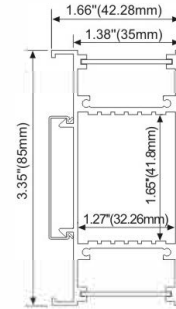

Aluminum LED Profile

LMP049-R

PC semi-clear cover
PC diffused cover
LED Strip: 2835LED
120LEDs/M, 24W/M