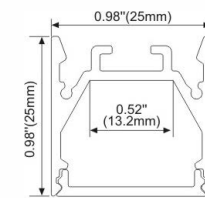

LMP104

PC Diffused Cover
Light Source: 2835SMD LED strip, 120leds/m
Installation: Suspended Direct
Surface Mounting