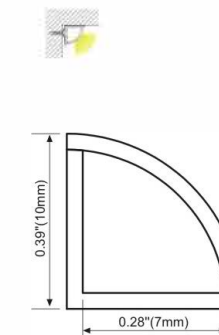

Aluminum LED Profile

PMMA opal matte cover
PMMA semi-clear cover
PC diffused cover
LED Strip, 2835 LED
140LEDs/M, 28W/M

PMMA opal matte cover
PMMA semi-clear cover
PMMA clear cover
PC diffused cover
LED Strip: 2835LED
120LEDs/M, 24W/M

PC Frosted cover
LED Strip: 3528LED
120LEDs/M, 9.6W/M

PMMA opal matte cover
PMMA semi-clear cover
PMMA clear cover
PC diffused cover
LED Strip: 2835LED
70LEDs/M, 14W/M

Aluminum LED Profile

lumeplus

PC diffused cover
LED Strip: 3528LED
120LEDs/M, 9.6W/M

PC Frosted Cover
LED Strip: 3528LED
120LEDs/M, 9.6W/M

Rigid LED light bar

LMP026

Rigid LED light bar