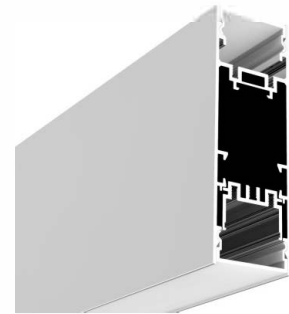

LMP38115

PC Frosted Cover
Light Source: 2835SMD LED module, double rows
Installation: Suspended Direct
Suspended Direct and Indirect
Wall Mounting