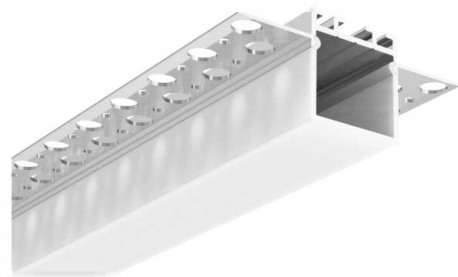

LMP110-S

PC Diffused Cover
Light Source: 2835SMD LED strip, 120leds/m
Installation: Recessed in drywall