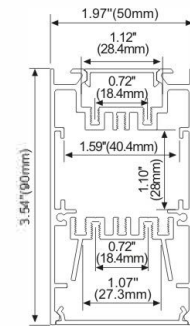

LMP5090

PC Frosted Cover
LED Module:2835LED
28W/1.2M