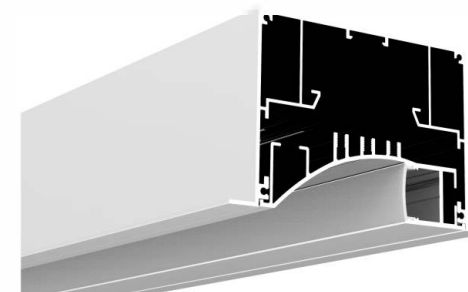

LMP100-WR

PMMA opal matte cover
PMMA semi-clear cover
PC diffused cover
LED strip:5730LED
60LEDs/M,30W/M