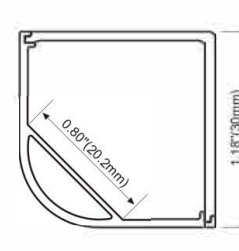

LMP015-R

PMMA opal matte cover
PMMA semi-clear cover

LED Strip: 2835 LED
140LEDs/M, 28W/M