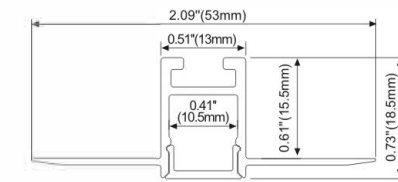

LMP079

PC Diffused Cover
Light Source: 2835SMD LED strip, 120leds/m
Installation: Recessed in 5/8" drywall