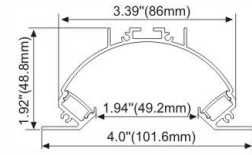

LMP059-R

PMMA opal matte cover
PMMA semi-clear cover
PC diffused cover
LED strip:5730LED
60LEDs/M,30W/M