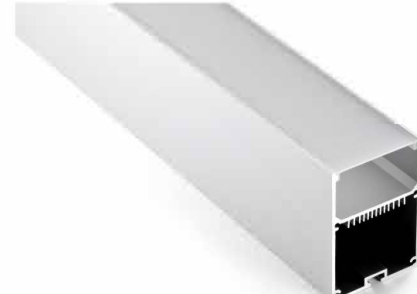

# Aluminum LED Profile

**LMP6060-R**

PC diffused cover  
PC semi-clear cover  
LED Strip: 2835LED  
140LEDs/M, 28W/M

**LMP052**

PC diffused cover(milky)  
PC semi-clear cover  
LED Strip: 2835LED  
140LEDs/M, 28W/M