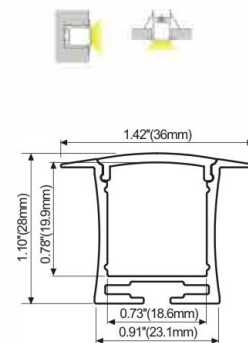

LMP031

PMMA opal matte cover
PMMA semi-clear cover
PC diffused cover
LED Strip, 2835 LED
140LEDs/M, 28W/M