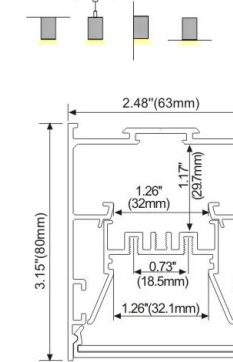

LMP6380

PC Frosted Cover
Light Source: 2835SMD LED module, double rows
Installation: Surface Mounting Direct
Suspended Direct
Wall Mounting