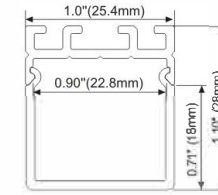

LMP111-S

PC Diffused Cover
Light Source: 2835SMD LED strip, 120leds/m
Installation: Surface Mounting