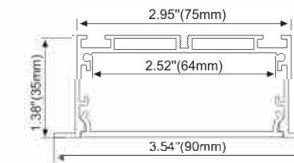

# Aluminum LED Profile

**LMP046-R**

PC diffused cover  
 LED Strip: 2835LED  
 140LEDs/M, 28W/M

**LMP047-R1**

PC diffused cover  
 LED Strip: 2835LED  
 210LEDs/M, 42W/M

**LMP048-R1**

PC diffused cover  
 LED Strip: 2835LED  
 210LEDs/M, 42W/M