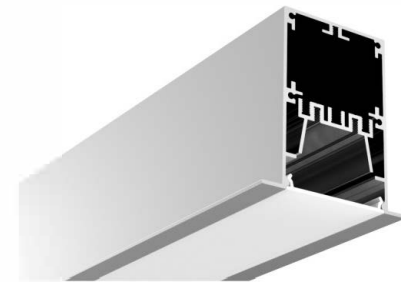

LMP6875

PC Frosted cover
LED Module:2835LED
28W/1.2M