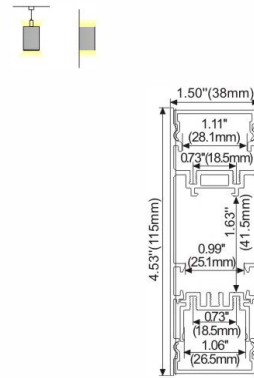

LMP38115

PC Frosted Cover
Light Source: 2835SMD LED module, double rows
Installation: Suspended Direct
Suspended Direct and Indirect
Wall Mounting