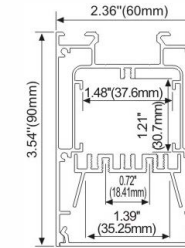

LMP6090

PC Frosted Cover  
LED Module:2835LED  
28W/1.2M

LMP60108

PC Frosted Cover  
LED Module:2835LED  
28W/1.2M

LMP7575-RL

Lens: 30/60degrees,  
asymmetrical or symmetrical  
LED Module:2835LED  
42W/1.2M