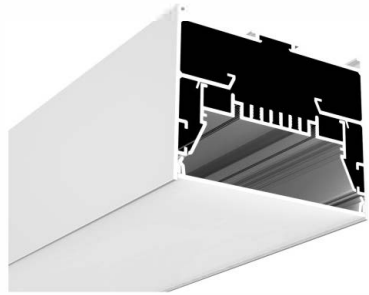

LED Profile for Architectural Lighting

LED Linear Lighting System

LMP10078

PC Frosted Cover
Light Source: 2835SMD LED module, three rows led
Installation: Surface Mounting Direct
Suspended Direct
Wall Mounting