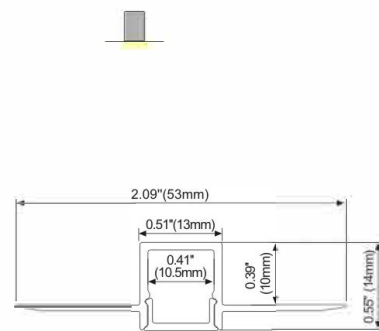

LMP068-R

PC Diffused Cover
Light Source: 3528SMD LED strip, 120leds/m
Installation: Recessed in 1/2" drywall