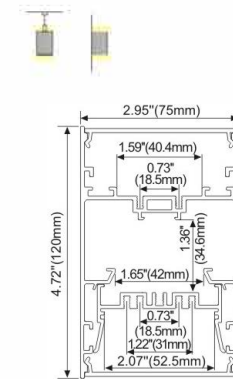

LMP75120

PC Frosted Cover
Light Source: 2835SMD LED module, three rows led
Installation: Suspended Direct
Suspended Direct and Indirect
Wall Mounting