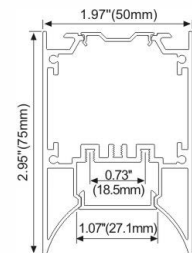

LMP5075-C

PC Frosted cover
LED Module:2835LED
28W/1.2M