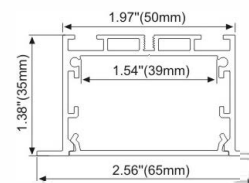

LMP045-R

PC diffused cover
LED Strip: 2835LED
140LEDs/M, 28W/M