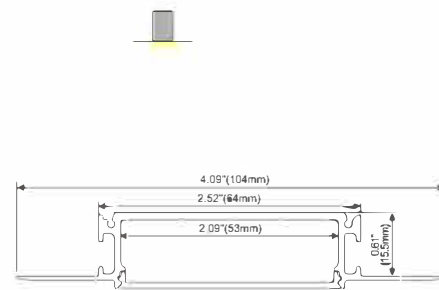

LMP083

PC Diffused Cover
Light Source: 2835SMD LED strip, 210leds/m, three rows
Installation: Recessed in 5/8" drywall