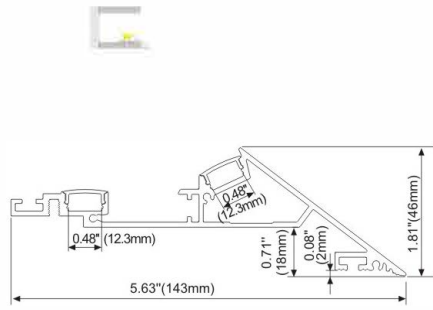

LED Profile for Architectural Lighting

LMP090

PMMA Opal matte cover
PMMA semi-clear cover
PMMA clear cover
PC diffused cover
Light Source: 5730SMD LED strip,60leds/m
Installation: surface mounting on 5/8" drywall as cove light