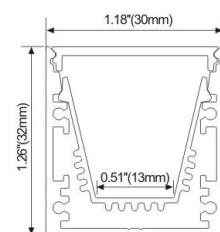

LMP3030

Frosted PC cover
LED Strip: 2835LED
120LEDs/M, 24W/M