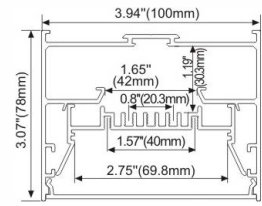

LED Profile for Architectural Lighting

LED Linear Lighting System

LMP10078

PC Frosted Cover
Light Source: 2835SMD LED module, three rows led
Installation: Surface Mounting Direct
Suspended Direct
Wall Mounting