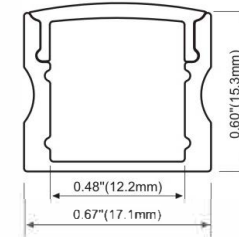

# Aluminum LED Profile

**LMP003-R**

PMMA opal matte cover  
PMMA semi-clear cover  
PMMA clear cover  
PC diffused cover

LED Strip: 2835LED  
70LEDs/M, 14W/M

**LMP004-R**

PMMA opal matte cover  
PMMA semi-clear cover  
PMMA clear cover  
PC diffused cover