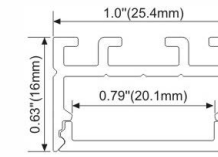

LMP15023

PC Frosted cover  
LED Module: 2835LED  
84W/1.2M

LMP118

PMMA opal matte cover  
PMMA semi-clear cover  
PC diffused cover  
LED Strip, 2835 LED  
140LEDs/M, 28W/M

LMP109

PC Diffused Cover  
Light Source: 2835SMD LED strip, 120leds/m  
Installation: Surface Mounting