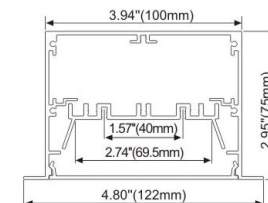

LMP12575

PC Frosted cover
LED Module:2835 LED
54W/1.2M