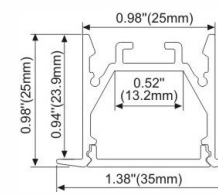

LMP105

PC Diffused Cover
Light Source: 2835SMD LED strip, 120leds/m
Installation: Recessed