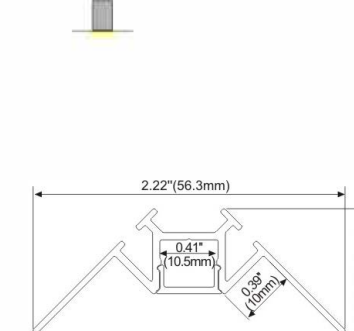

LMP088

PC Diffused Cover
Light Source: 2835SMD LED strip, 120leds/m
Installation: Recessed inside corner
For tile or marbles use