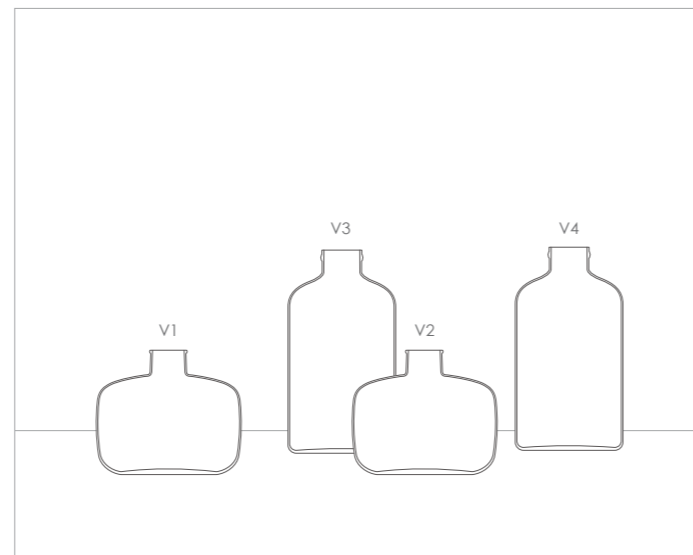

American Rustic

COLOUR:

● blue ● dark green

ITEM NO:

Vase:

V1 9144300005 ●
V2 9144300001 ●
V3 1110484005 ●
V4 1110484004 ●

SIZE:

Vase:

V1/V2 35*35*30CM
V3/V4 26*26*49CM

lumeplus