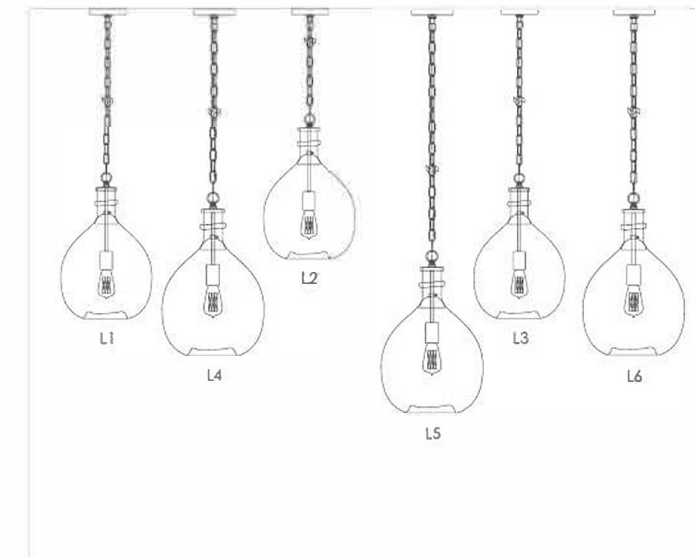

lumeplus

COLOUR:

- clear
- recycle green
- recycle blue

ITEM NO:

Lighting:

L1	9439440002	● UL
L2	9439440001	○ UL
L3	9439440003	● UL
L1	9439440012	● CE
L2	9439440010	○ CE
L3	9439440013	● CE
L4	9299525027	● UL
L5	9299525018	○ UL
L6	9299525032	● UL
L4	9299525013	● CE
L5	9299525008	○ CE
L6	9299525011	● CE

SIZE:

Lighting:

L1-L3	28*28*43CM
L4-L6	33*33*52.5CM