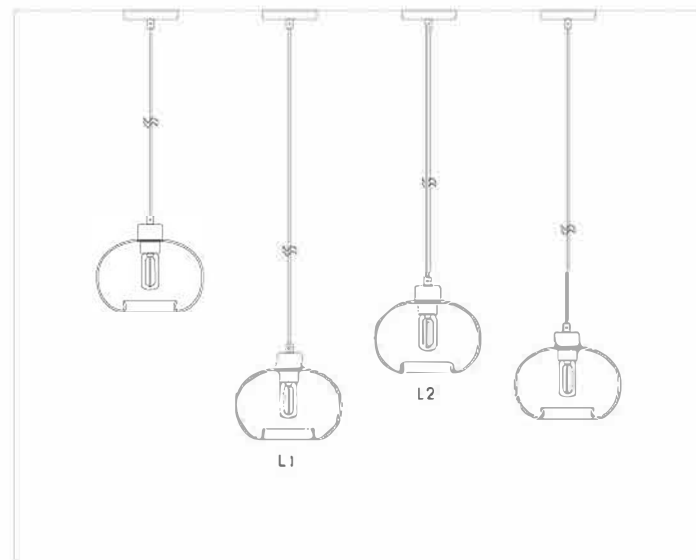

American Modern

COLOUR:

- ☐ clear
- ☒ blue

ITEM NO:

Lighting:

- L1 9482186004 ☒ ETL
- L1 9482186006 ☒ CE
- L2 9482186003 ☐ ETL
- L2 9482186005 ☐ CE

SIZE:

Lighting:

L 23.3*23.3*15.6CM