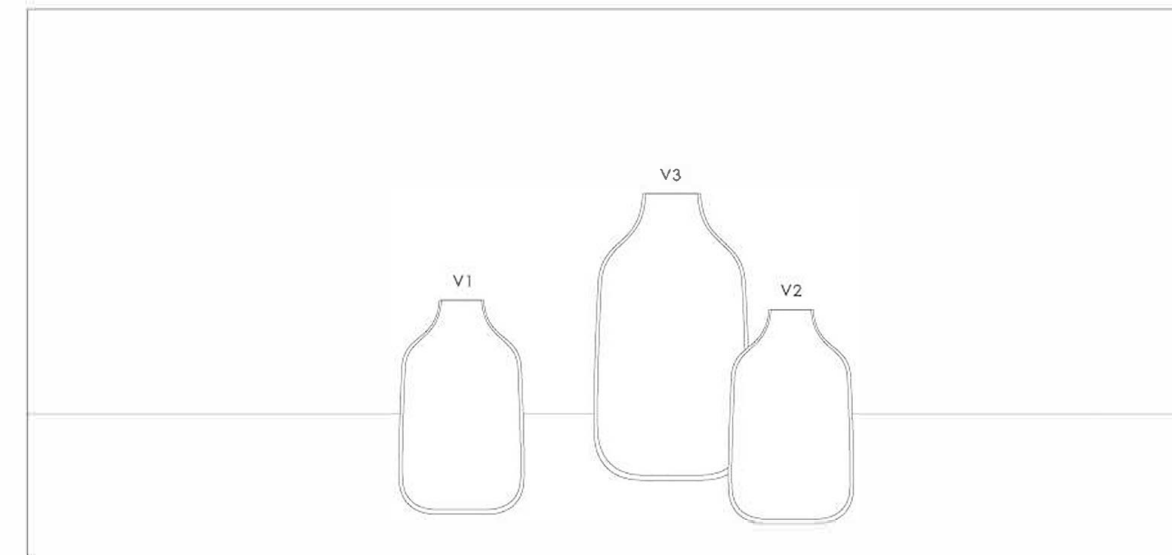

**SIZE:**

Lighting:

L1-L3	28*28*43CM
L4-L6	33*33*52.5CM

American Rustic

lumeplus

9487310001

COLOUR:

- brown
- grey blue
- amber