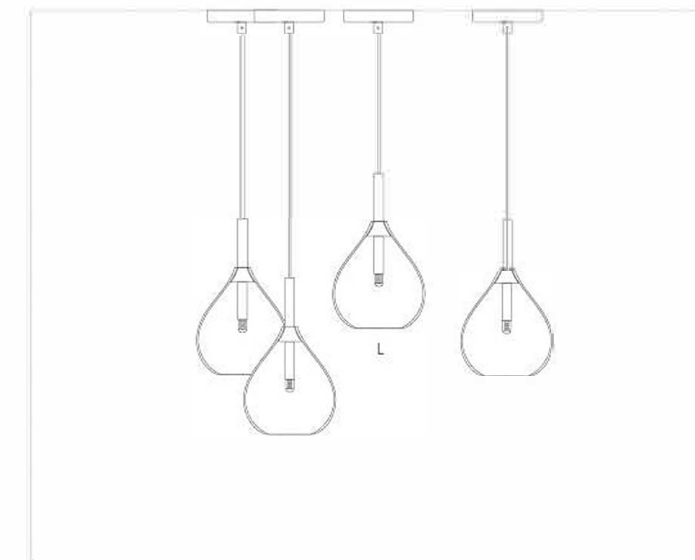

lumeplus

COLOUR:

- ☒ clear

ITEM NO:

Lighting:

- L1 9477207002 ☐ ETL
- L2 9477207003 ☐ CE

SIZE:

Lighting:

L1/L2 16*16*25.5CM